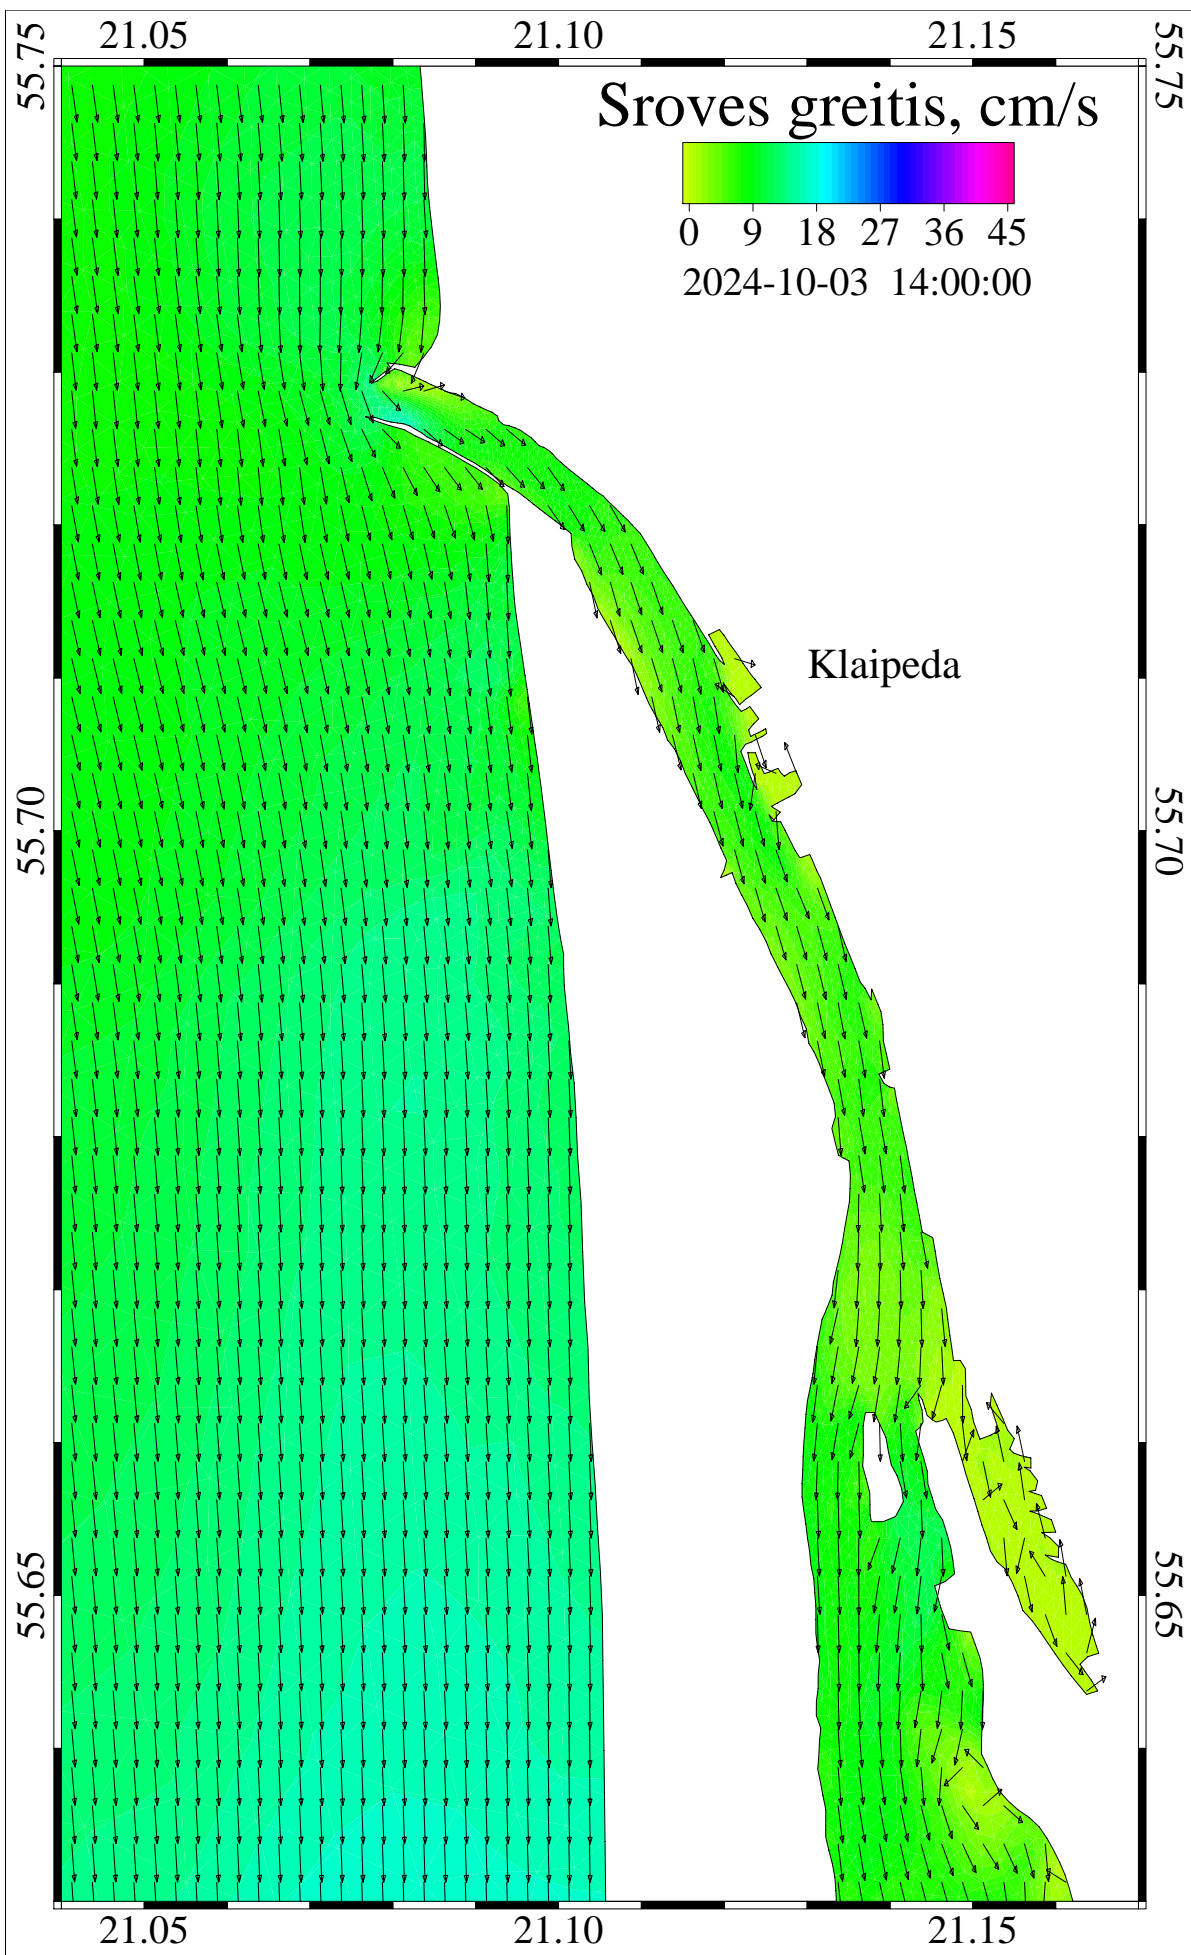

Sroves greitis, cm/s

Klaipeda