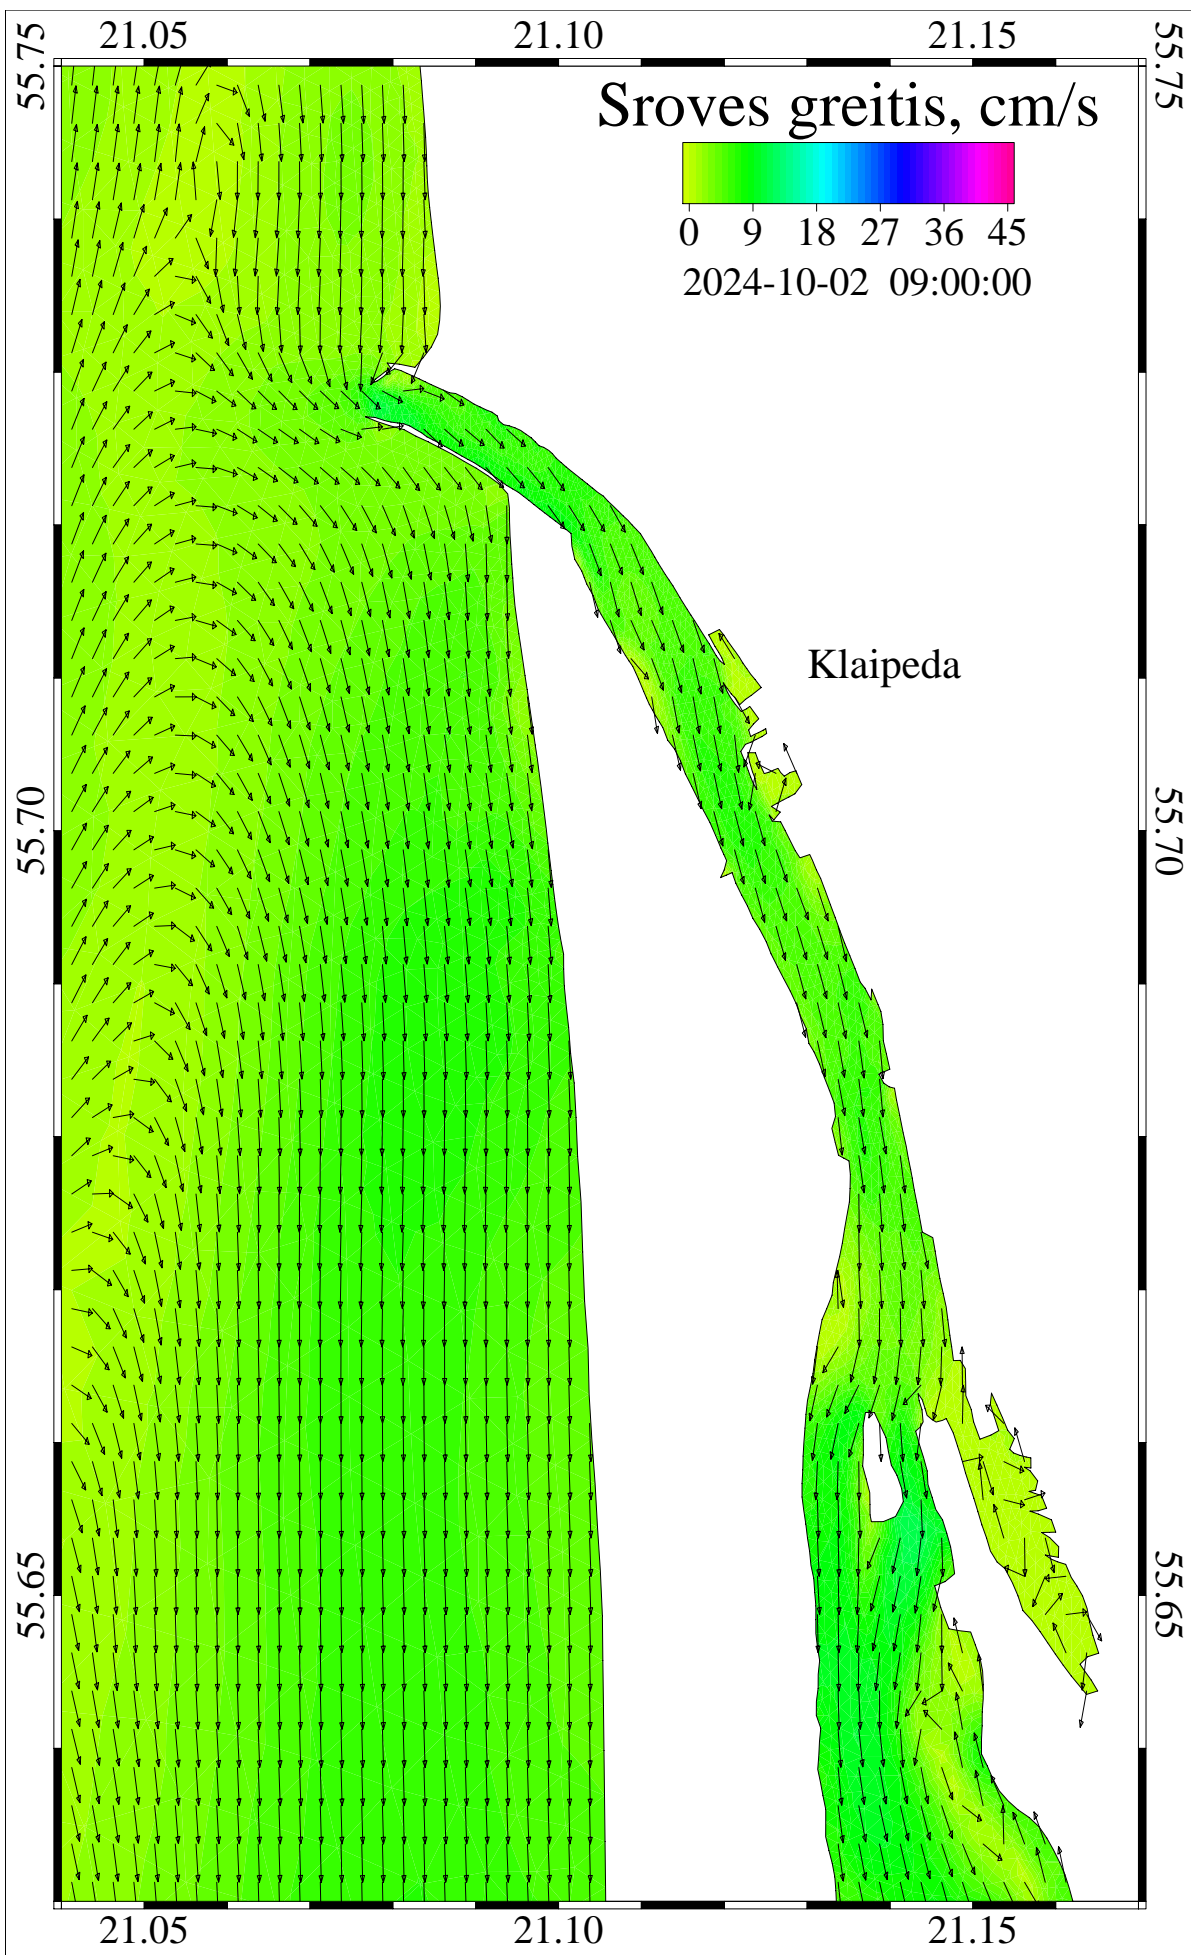

Sroves greitis, cm/s

Klaipeda