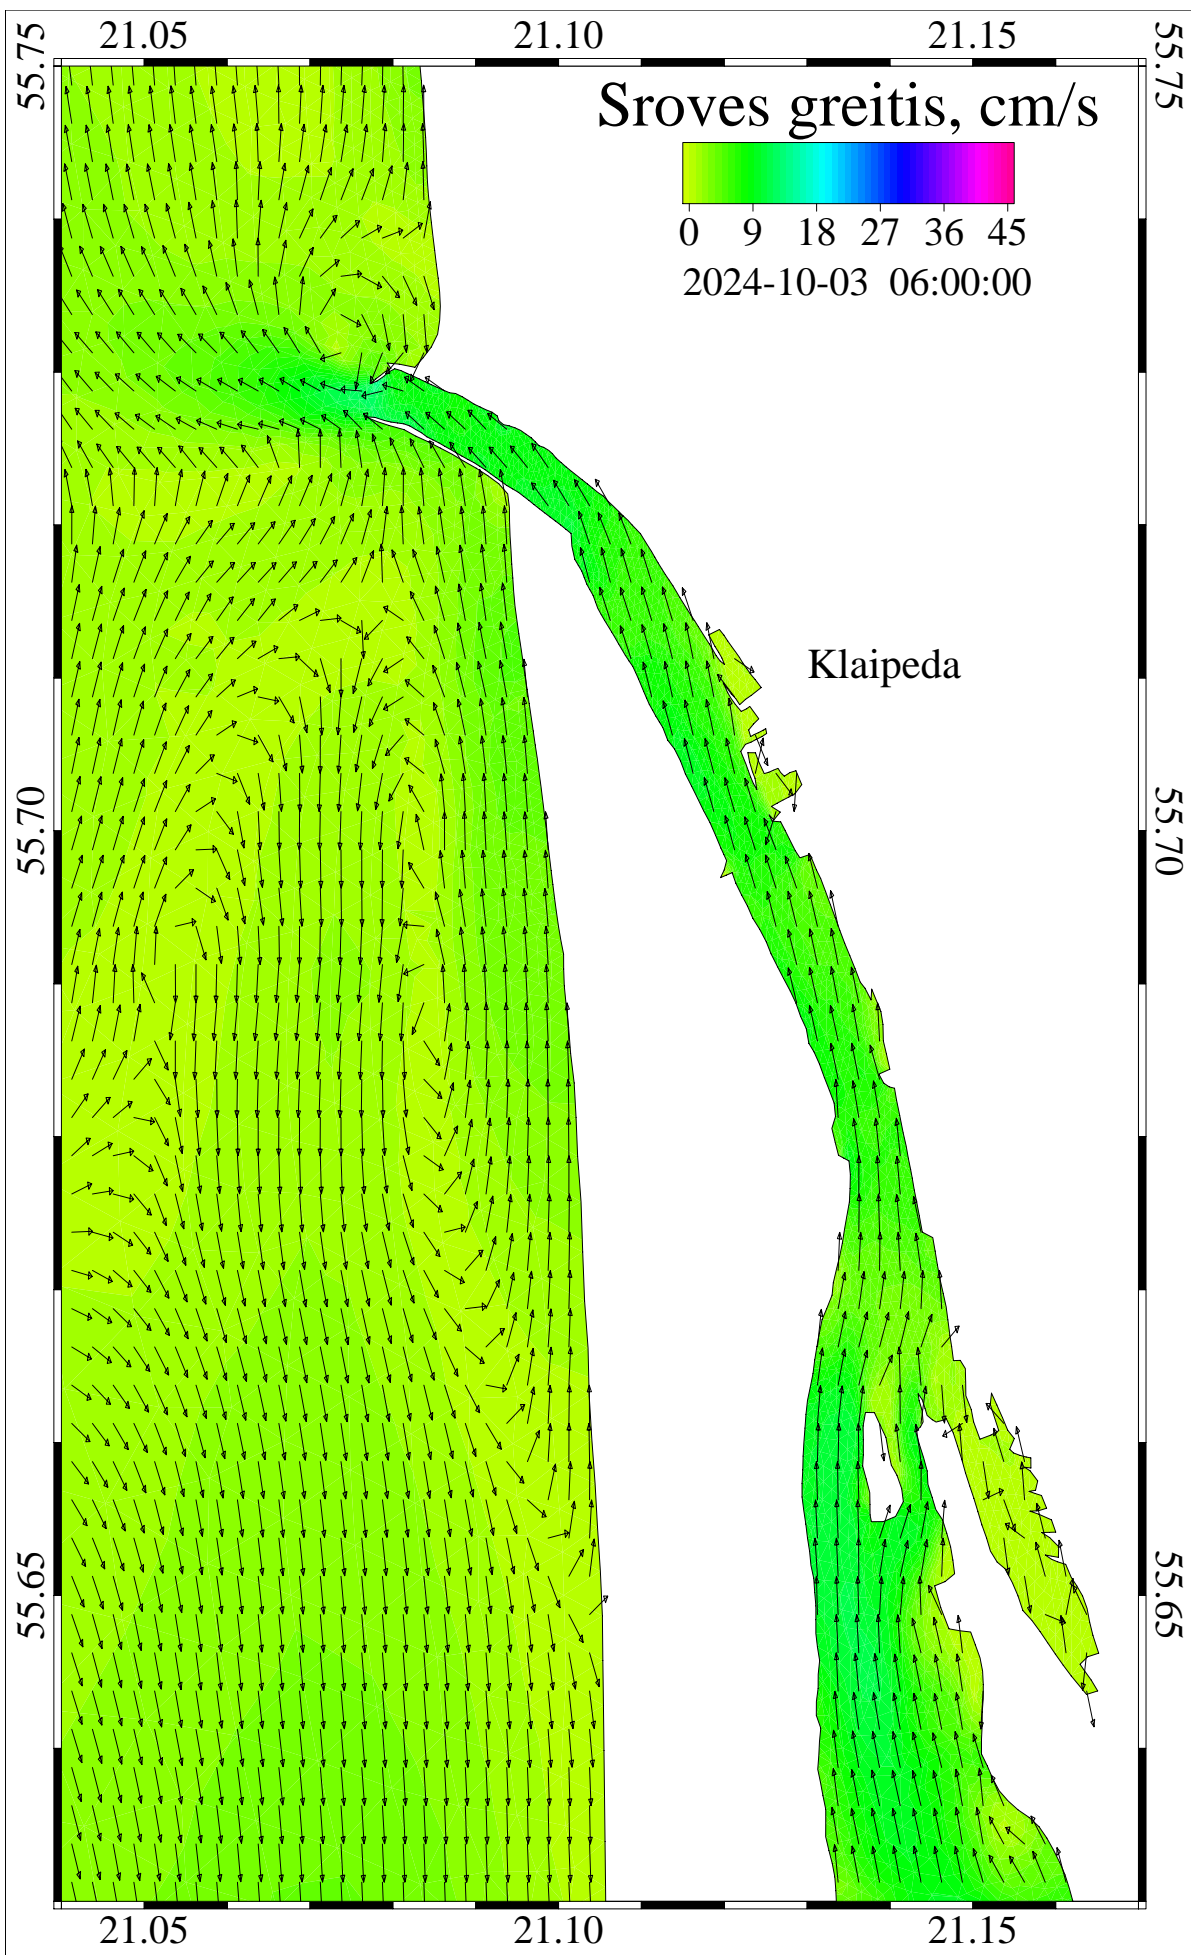

Sroves greitis, cm/s

Klaipeda