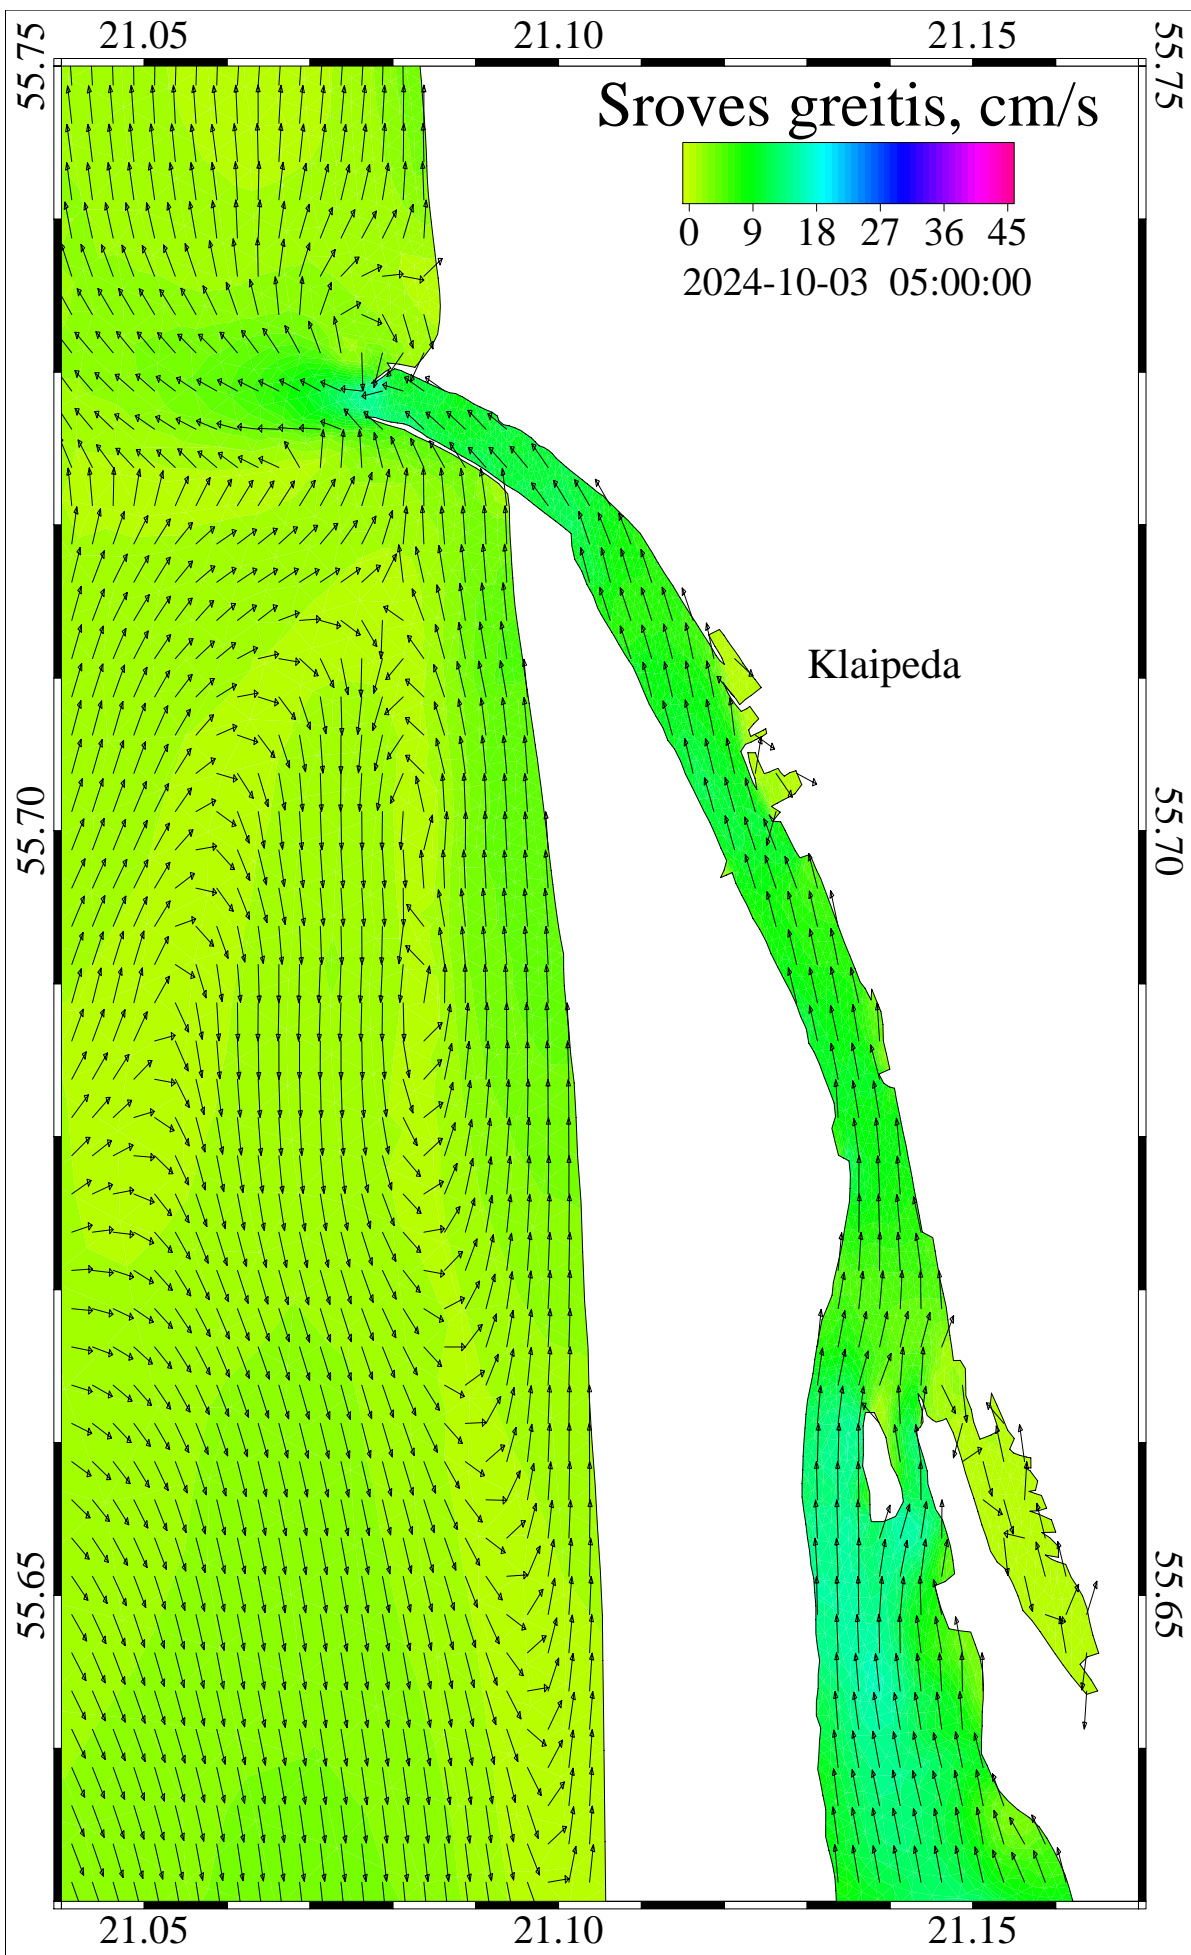

level = 0

3D velocity

Curonian and Baltic Lat/Lon

/scratch/oper/model/20241001_12/operational.hydro.shy

Sroves greitis, cm/s

Klaipeda

Sroves greitis, cm/s

Klaipeda

Sroves greitis, cm/s

Klaipeda

26272800 sec

2024-10-03::02:00:00

level = 0

3D velocity

Curonian and Baltic Lat/Lon

/scratch/oper/model/20241001_12/operational.hydro.shy