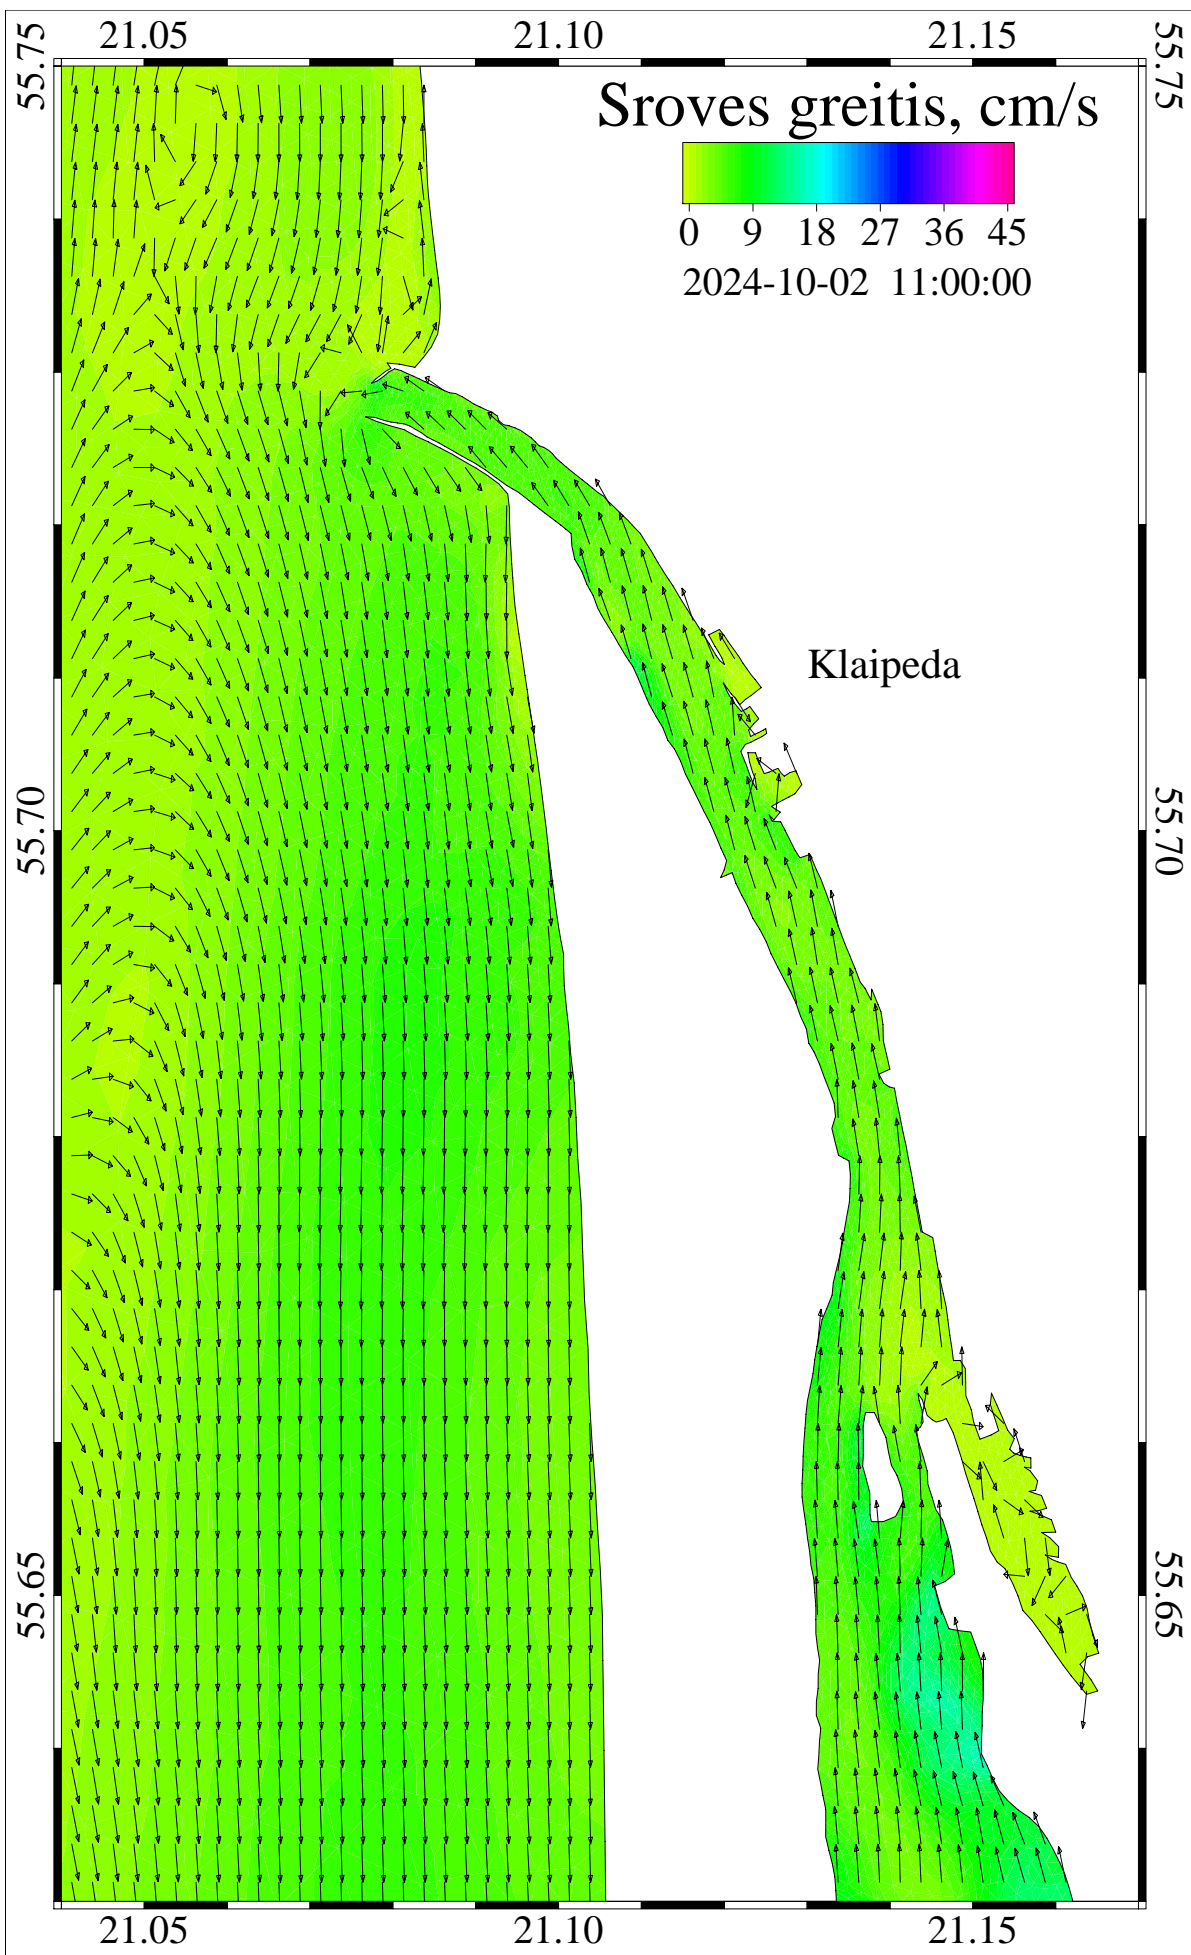

Sroves greitis, cm/s

Klaipeda