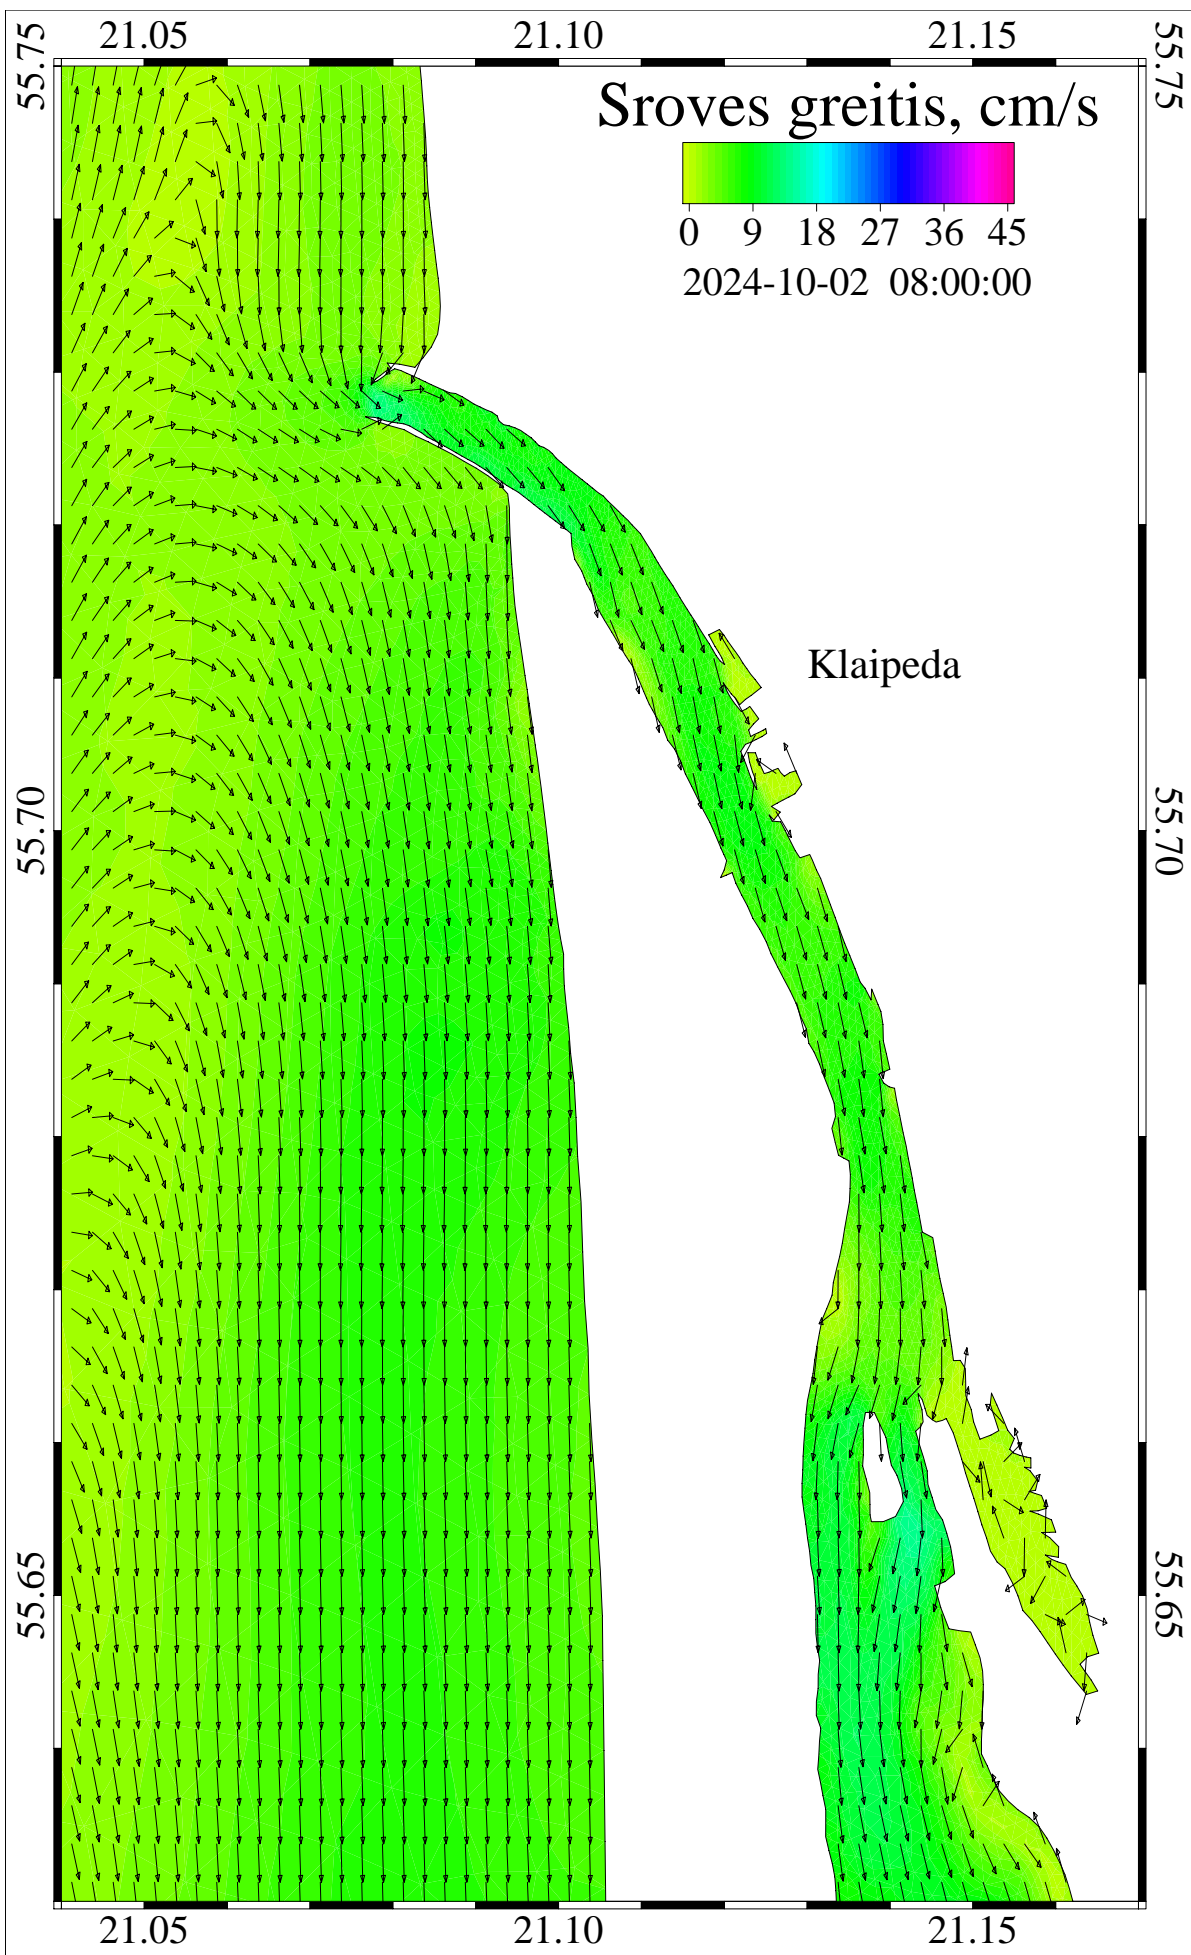

Sroves greitis, cm/s

Klaipeda