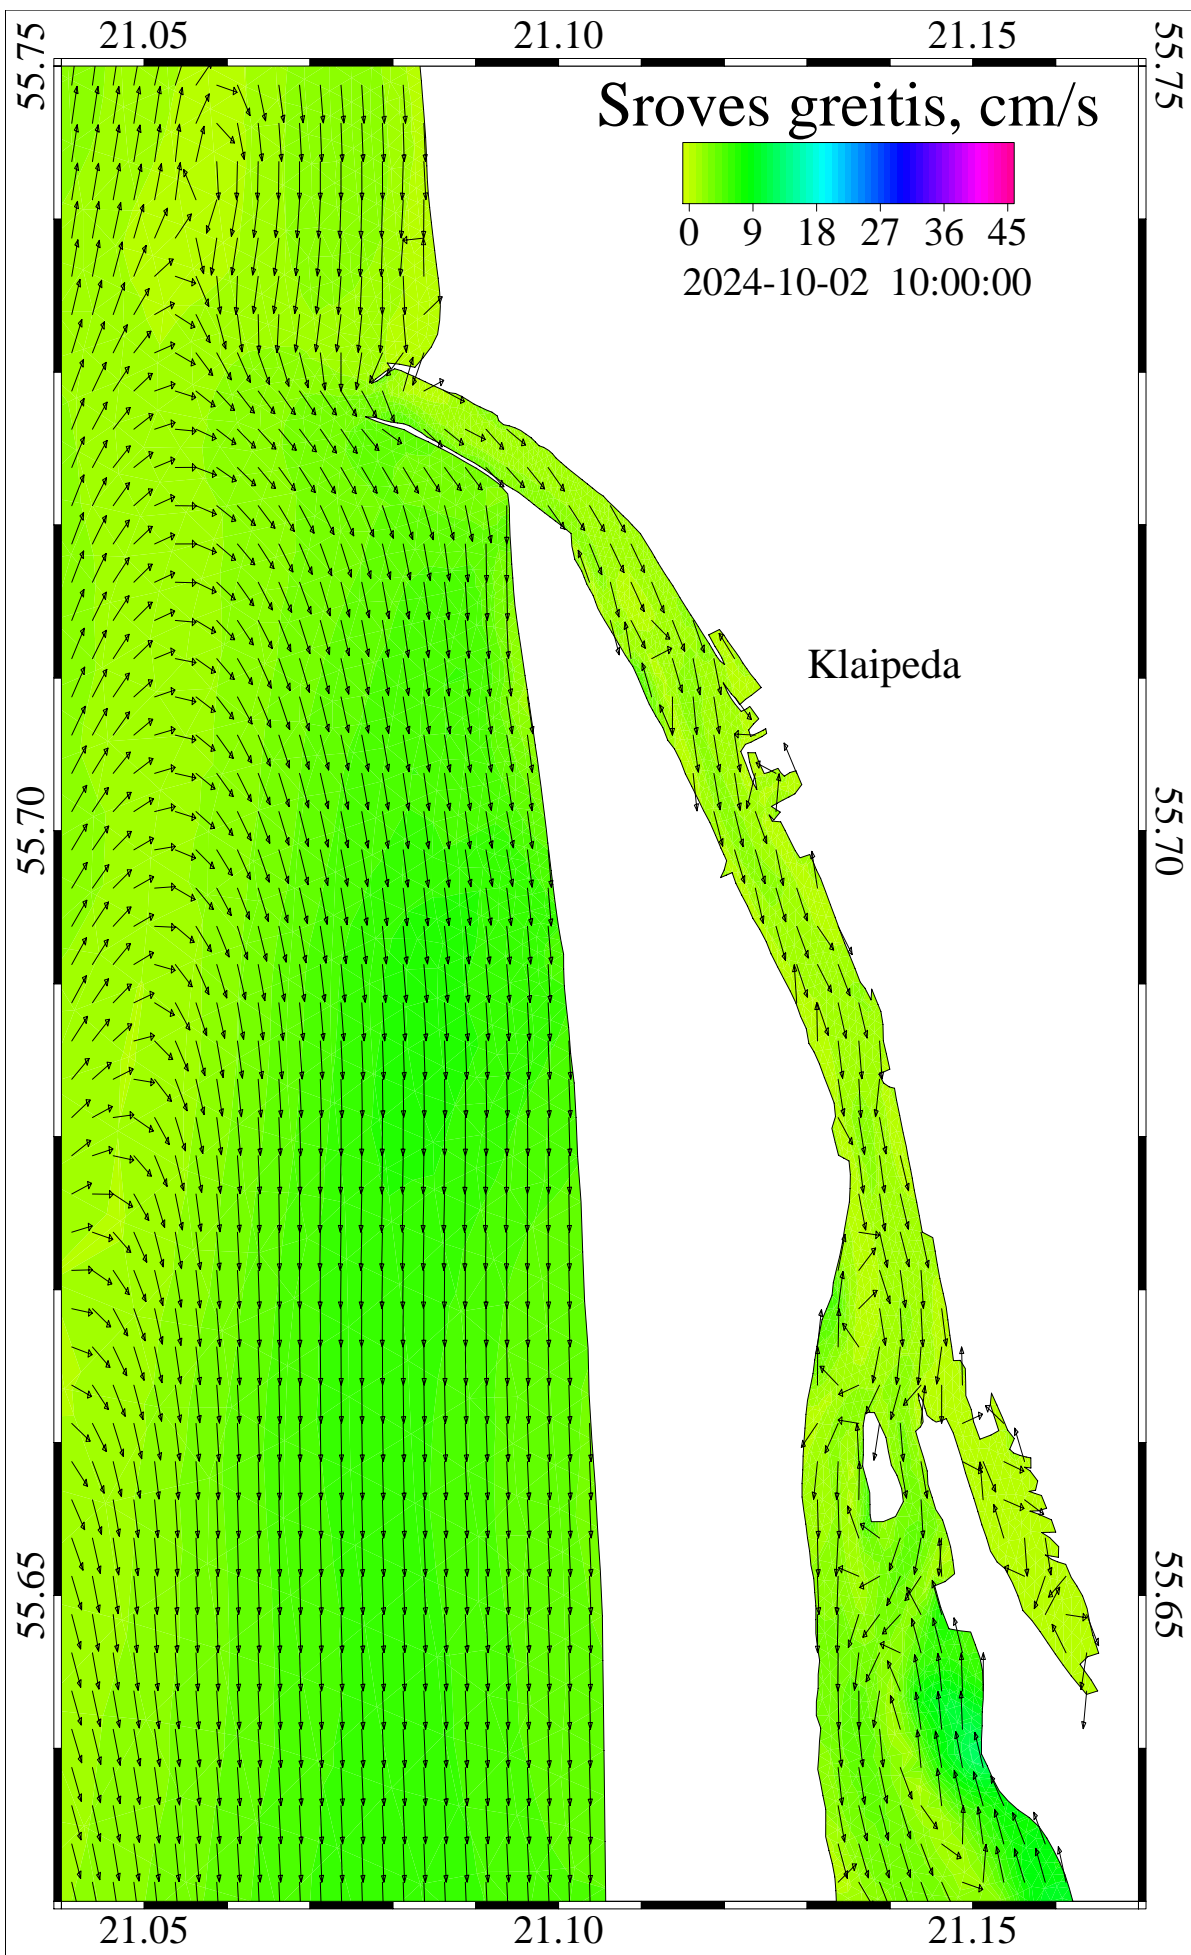

Sroves greitis, cm/s

Klaipeda