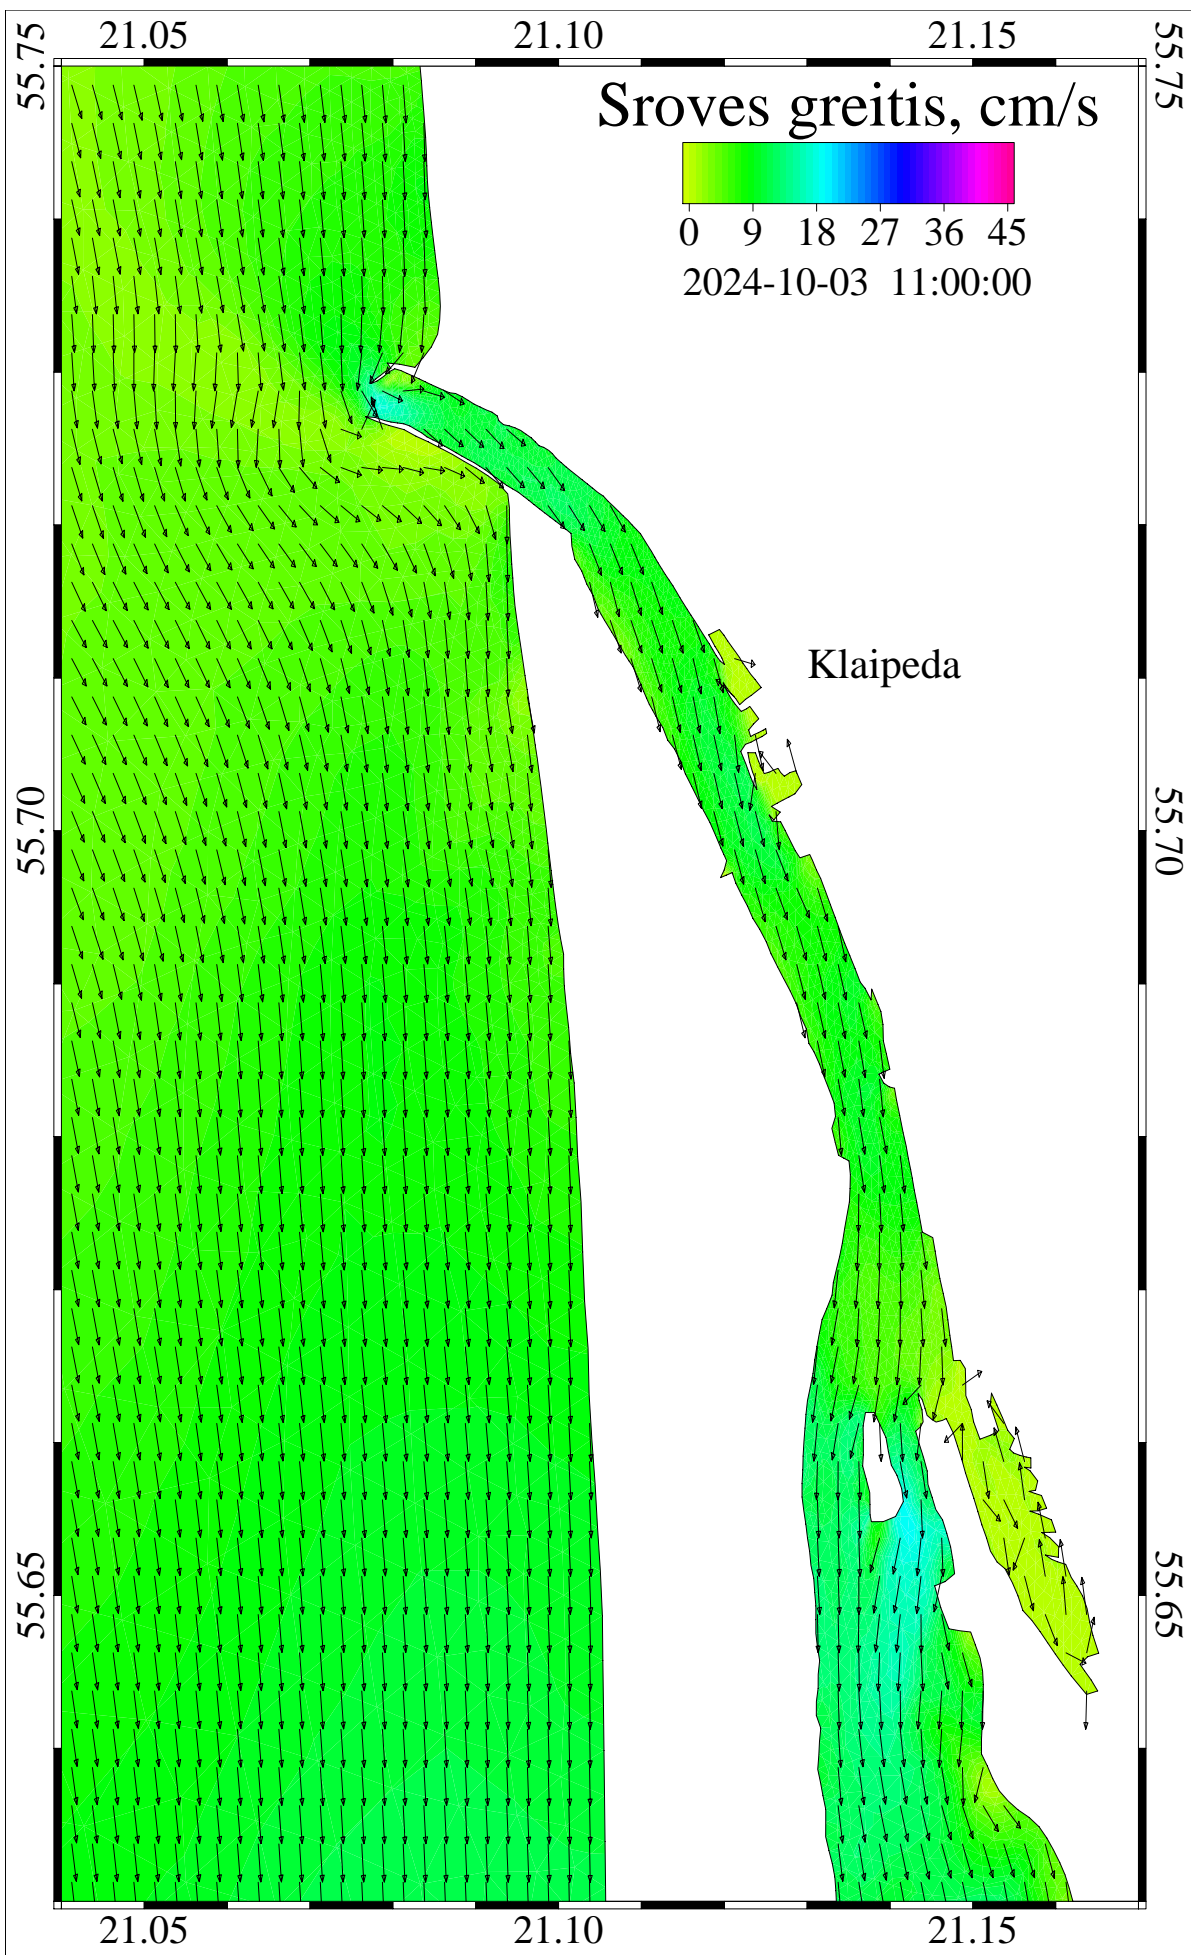

Sroves greitis, cm/s

Klaipeda