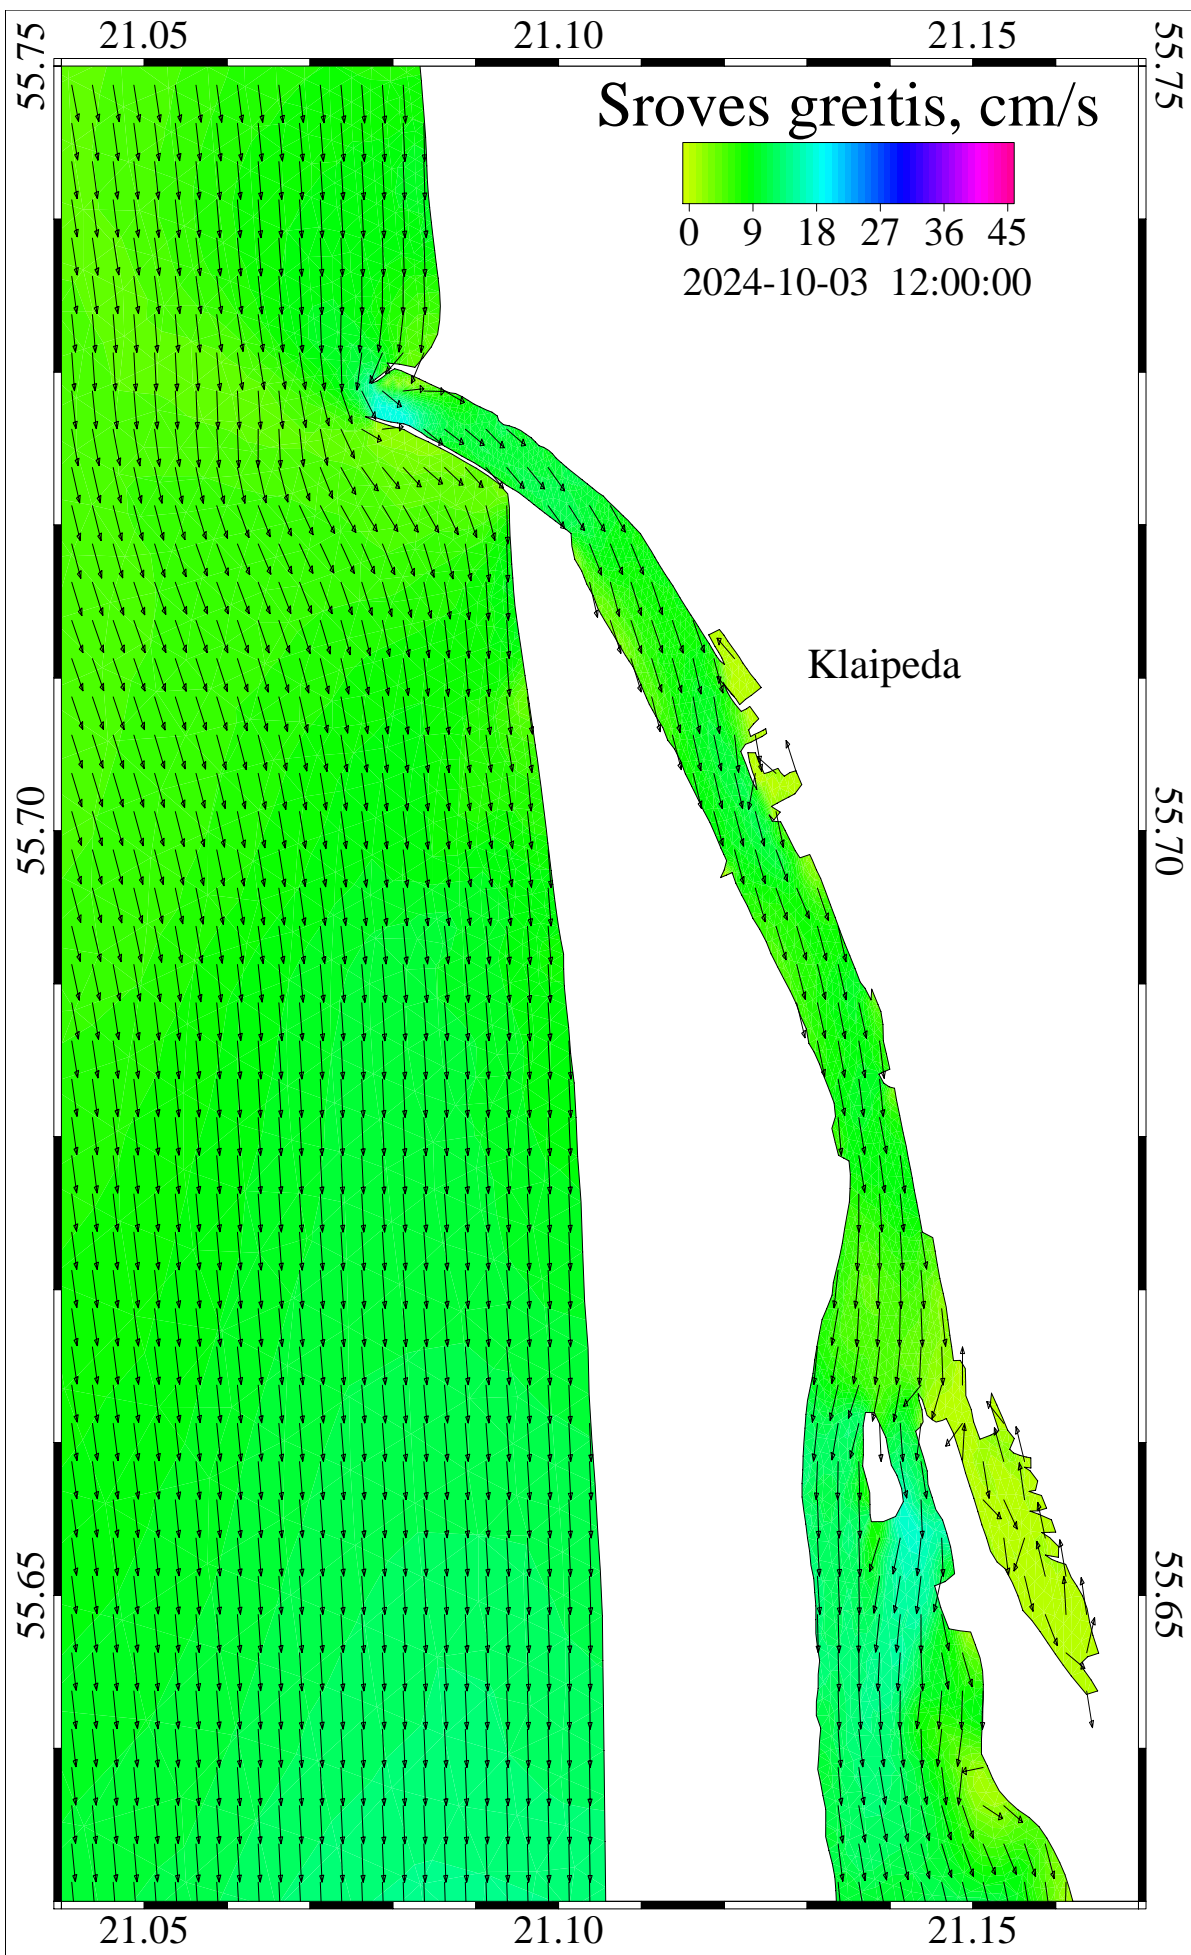

Sroves greitis, cm/s

Klaipeda