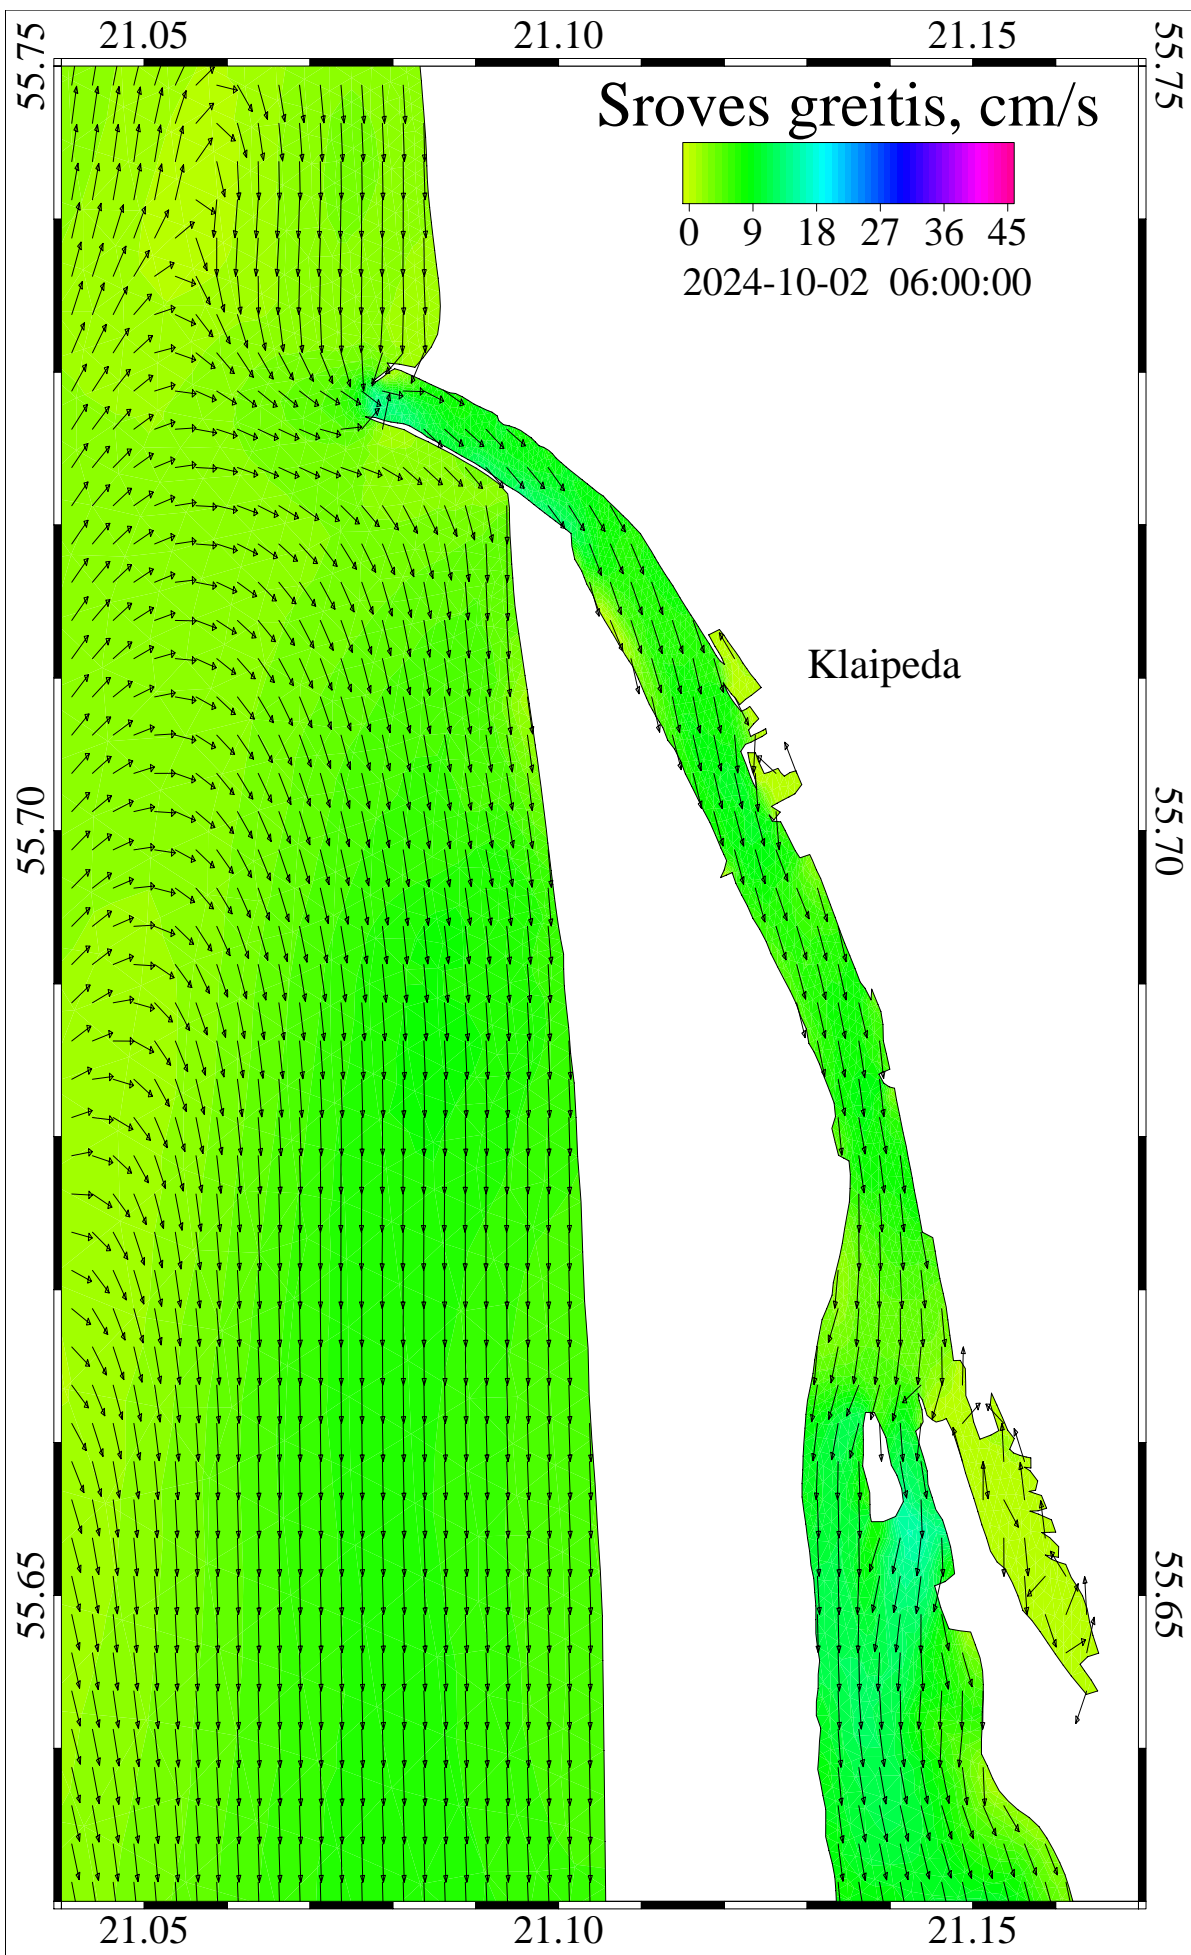

level = 0

3D velocity

Curonian and Baltic Lat/Lon

/scratch/oper/model/20241001_12/operational.hydro.shy

Sroves greitis, cm/s

Klaipeda

Sroves greitis, cm/s

Klaipeda