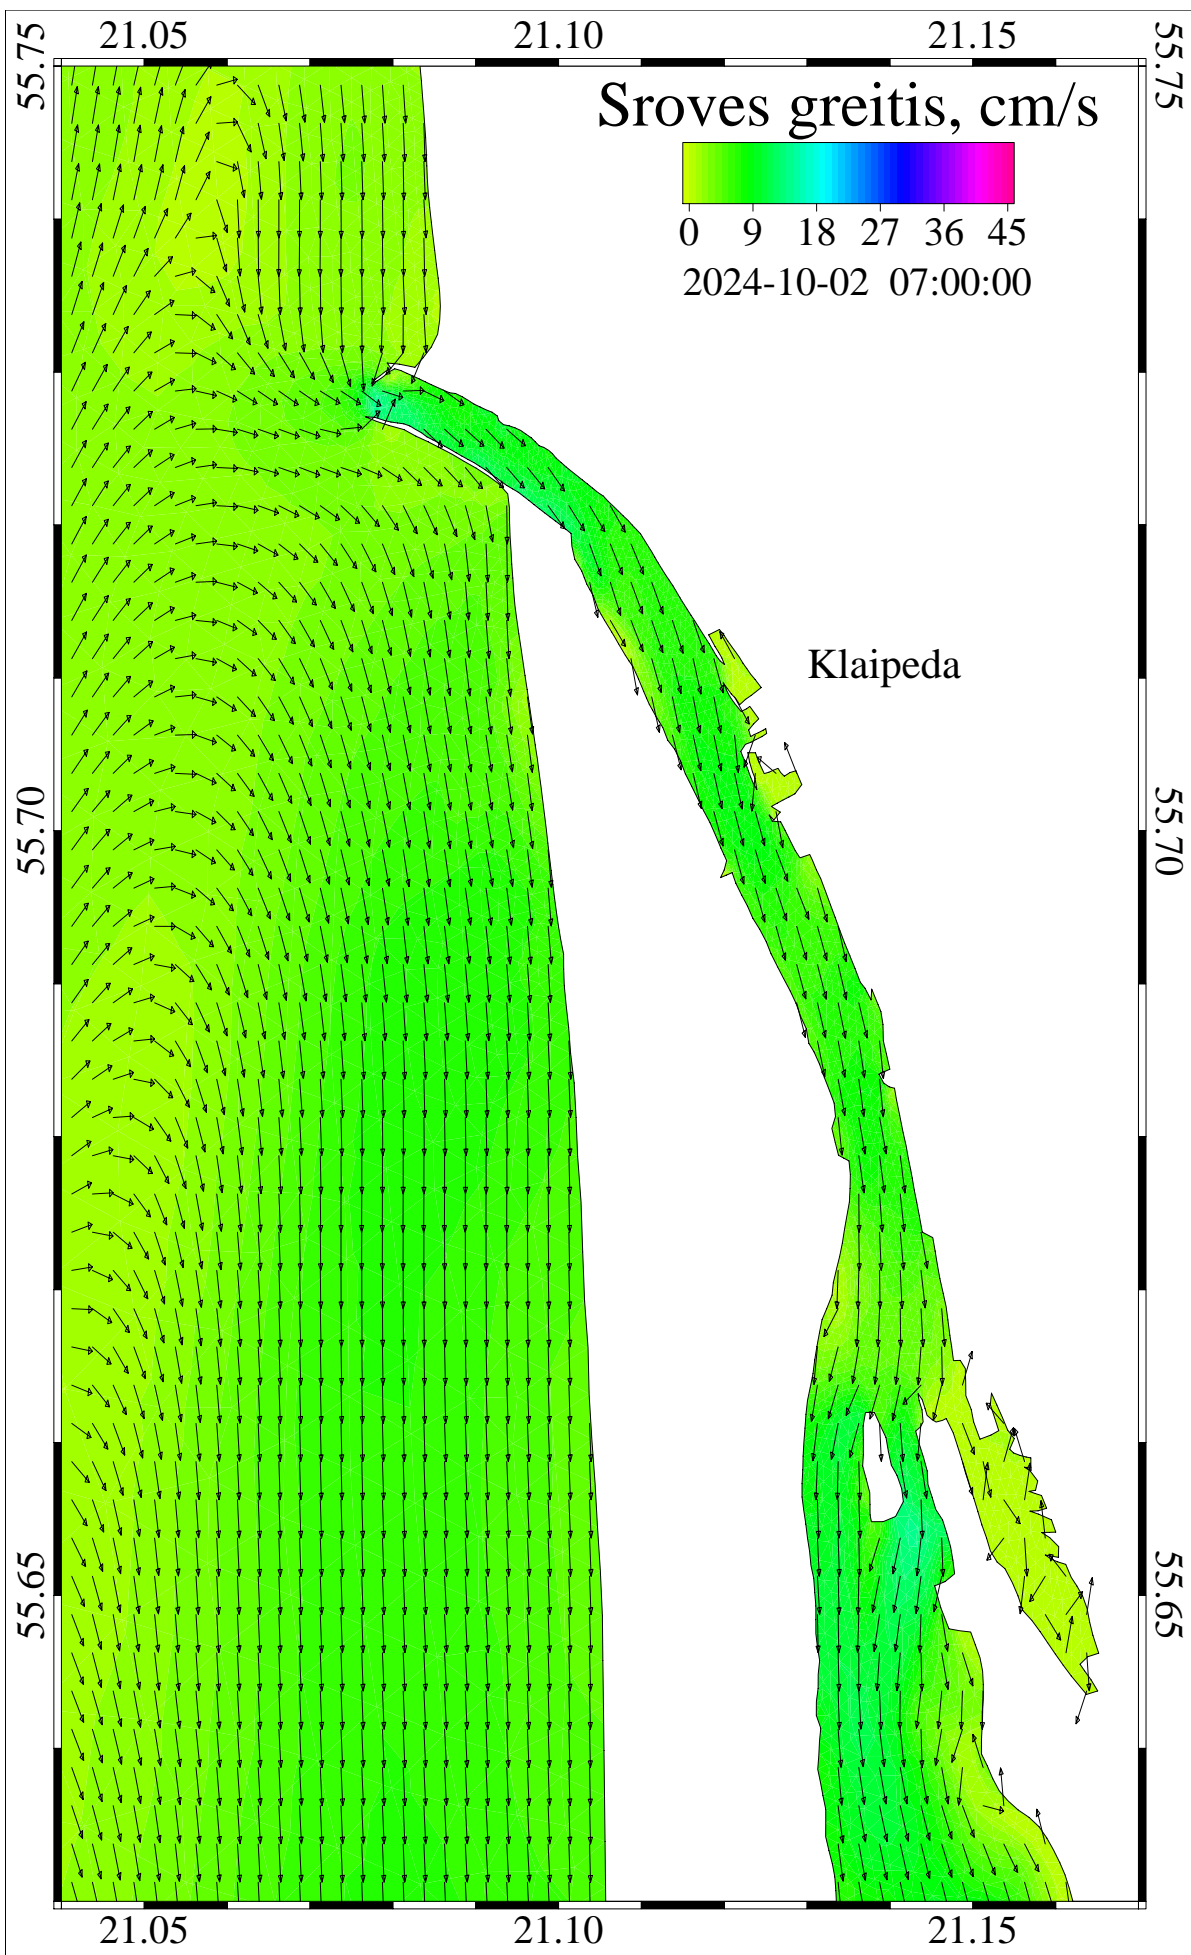

level = 0

3D velocity

Curonian and Baltic Lat/Lon

/scratch/oper/model/20241001_12/operational.hydro.shy

Sroves greitis, cm/s

Klaipeda

Sroves greitis, cm/s

Klaipeda