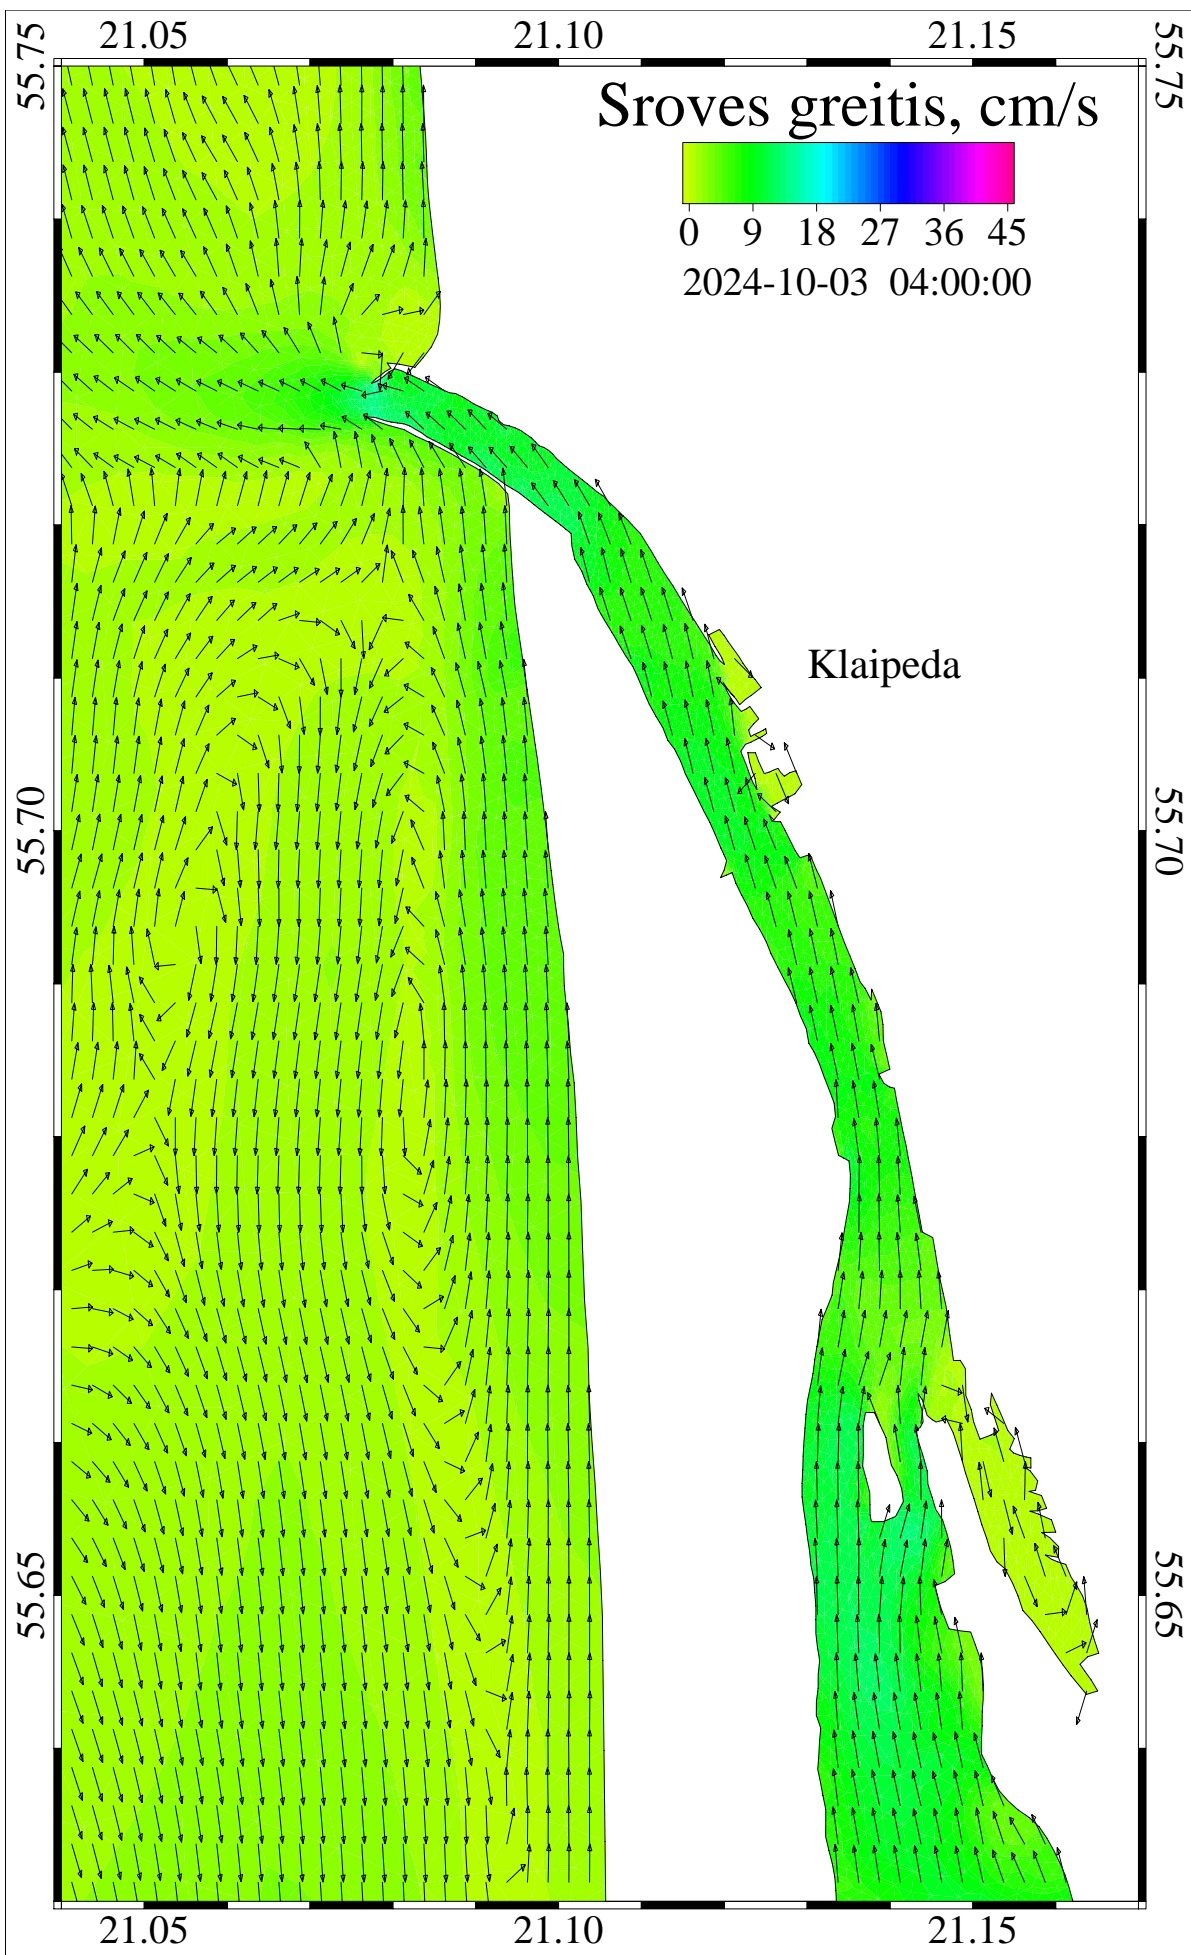

level = 0

3D velocity

Curonian and Baltic Lat/Lon

/scratch/oper/model/20241001_12/operational.hydro.shy

Sroves greitis, cm/s

Klaipeda

Sroves greitis, cm/s

Klaipeda

Sroves greitis, cm/s

Klaipeda

26272800 sec

2024-10-03::02:00:00

level = 0

3D velocity

Curonian and Baltic Lat/Lon

/scratch/oper/model/20241001_12/operational.hydro.shy