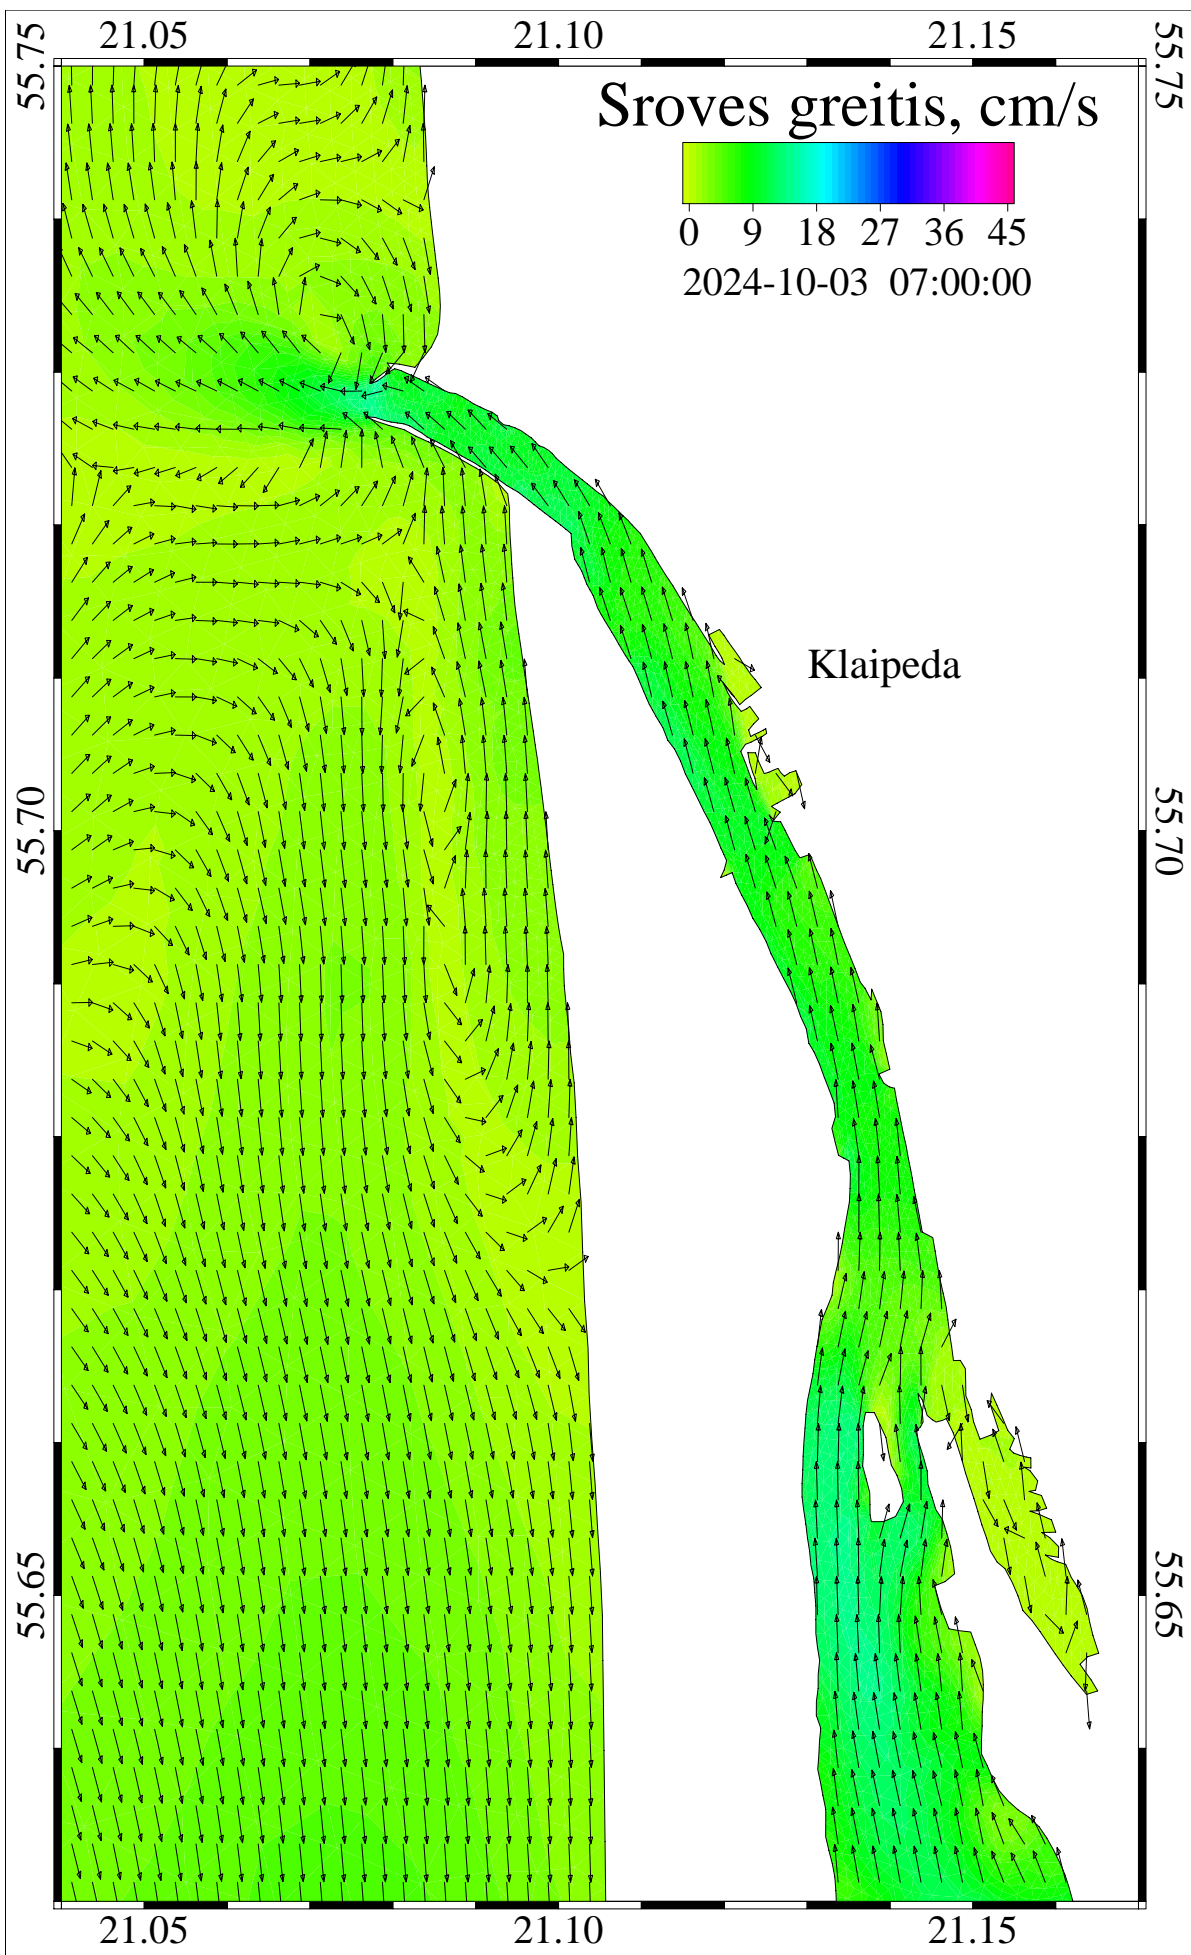

Sroves greitis, cm/s

Klaipeda