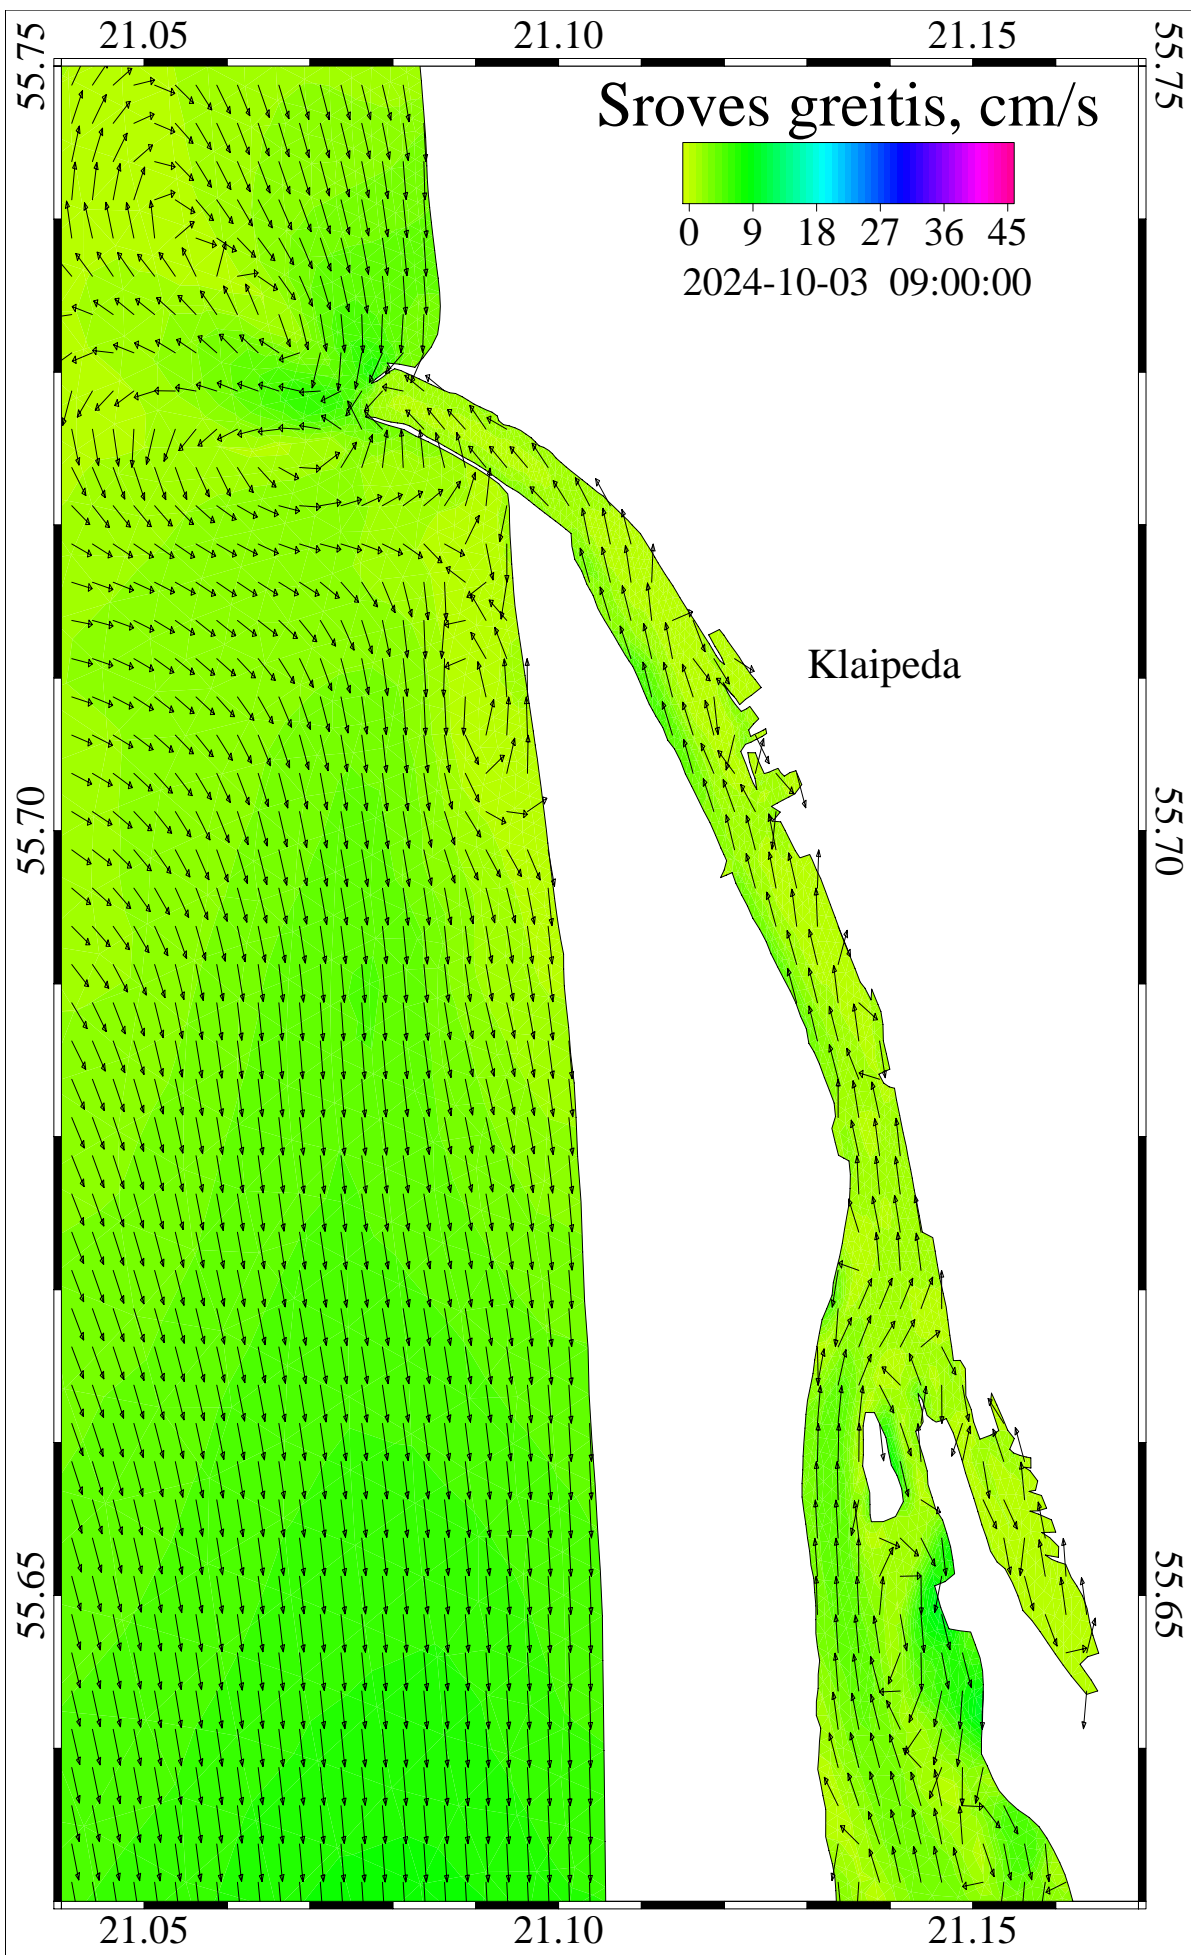

Sroves greitis, cm/s

Klaipeda