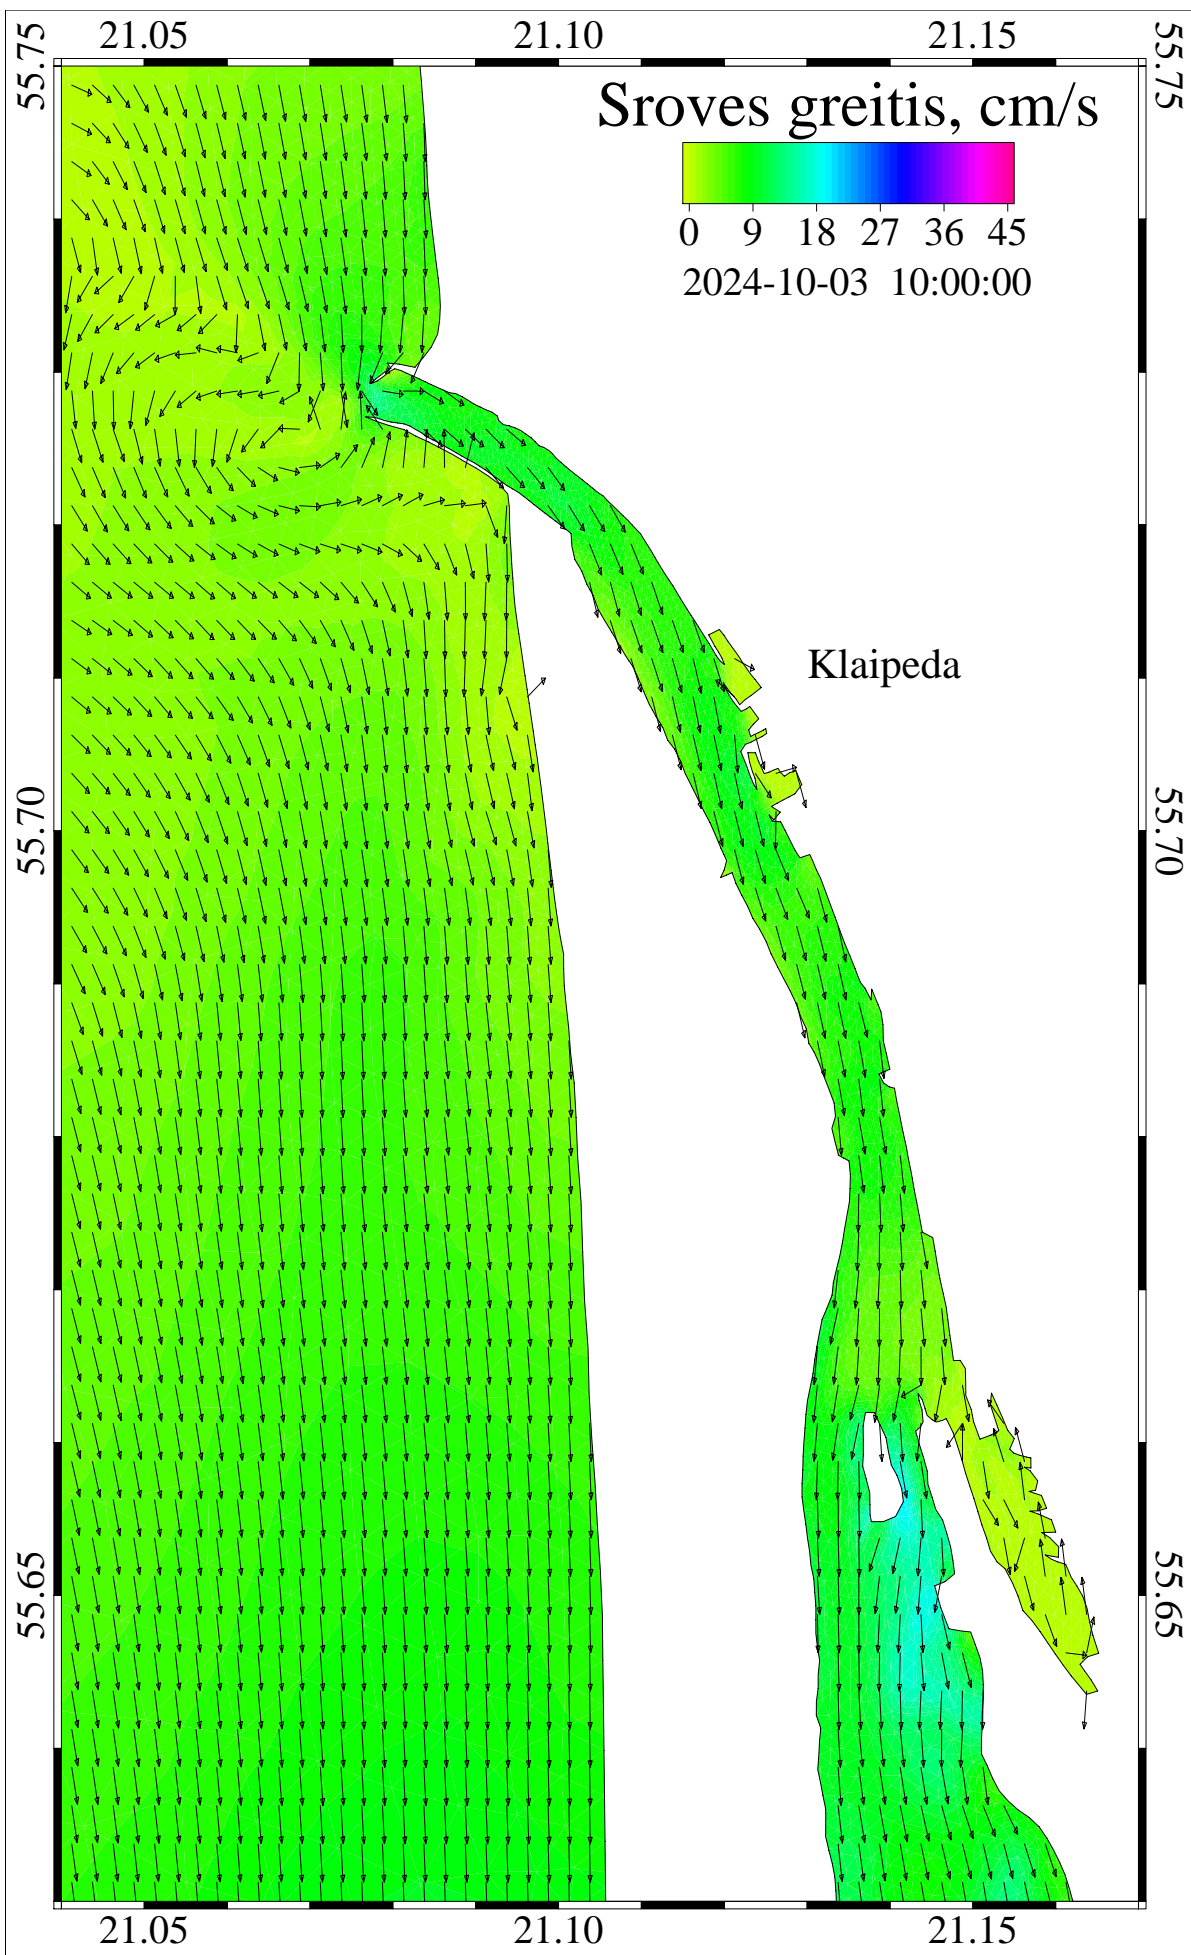

Sroves greitis, cm/s

Klaipeda