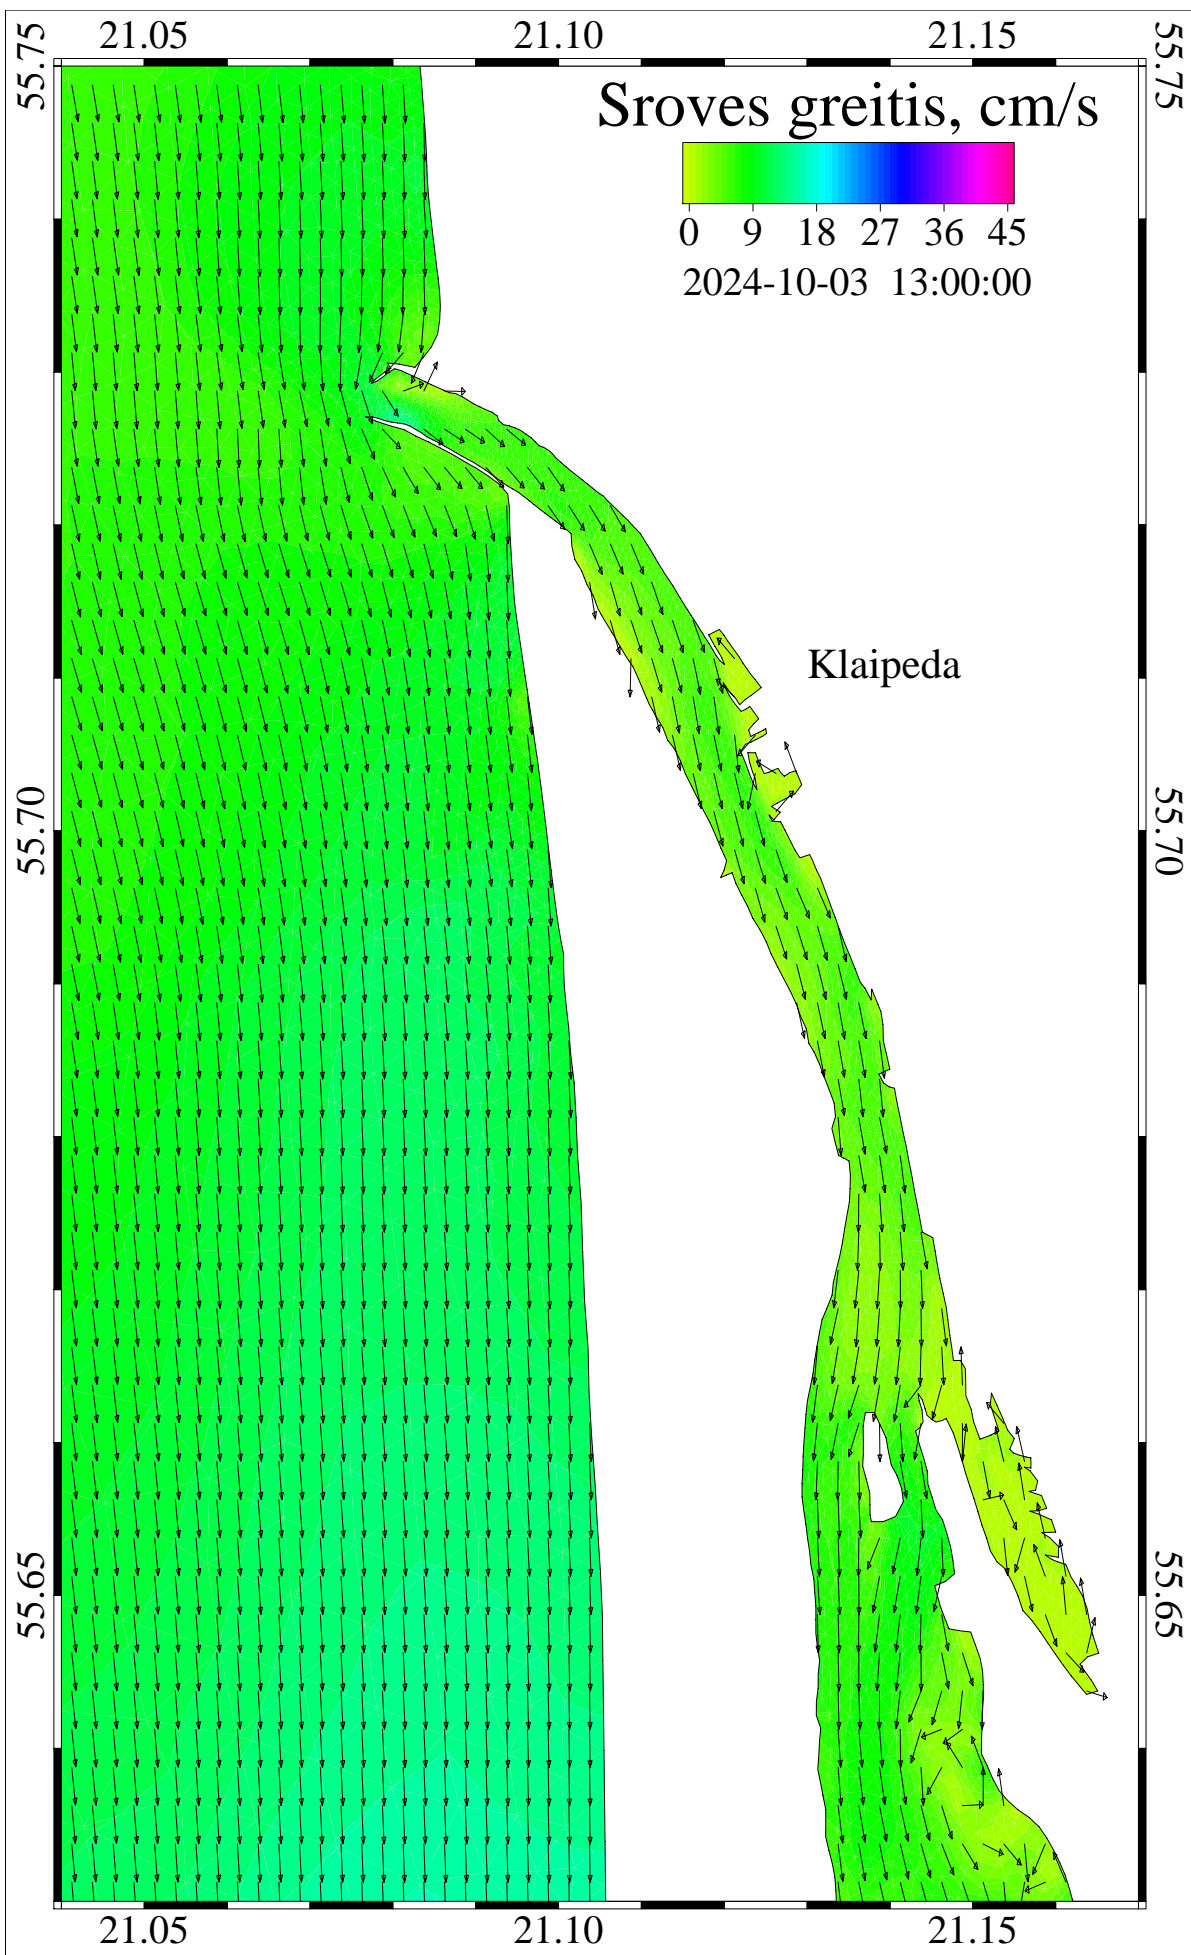

Sroves greitis, cm/s

Klaipeda