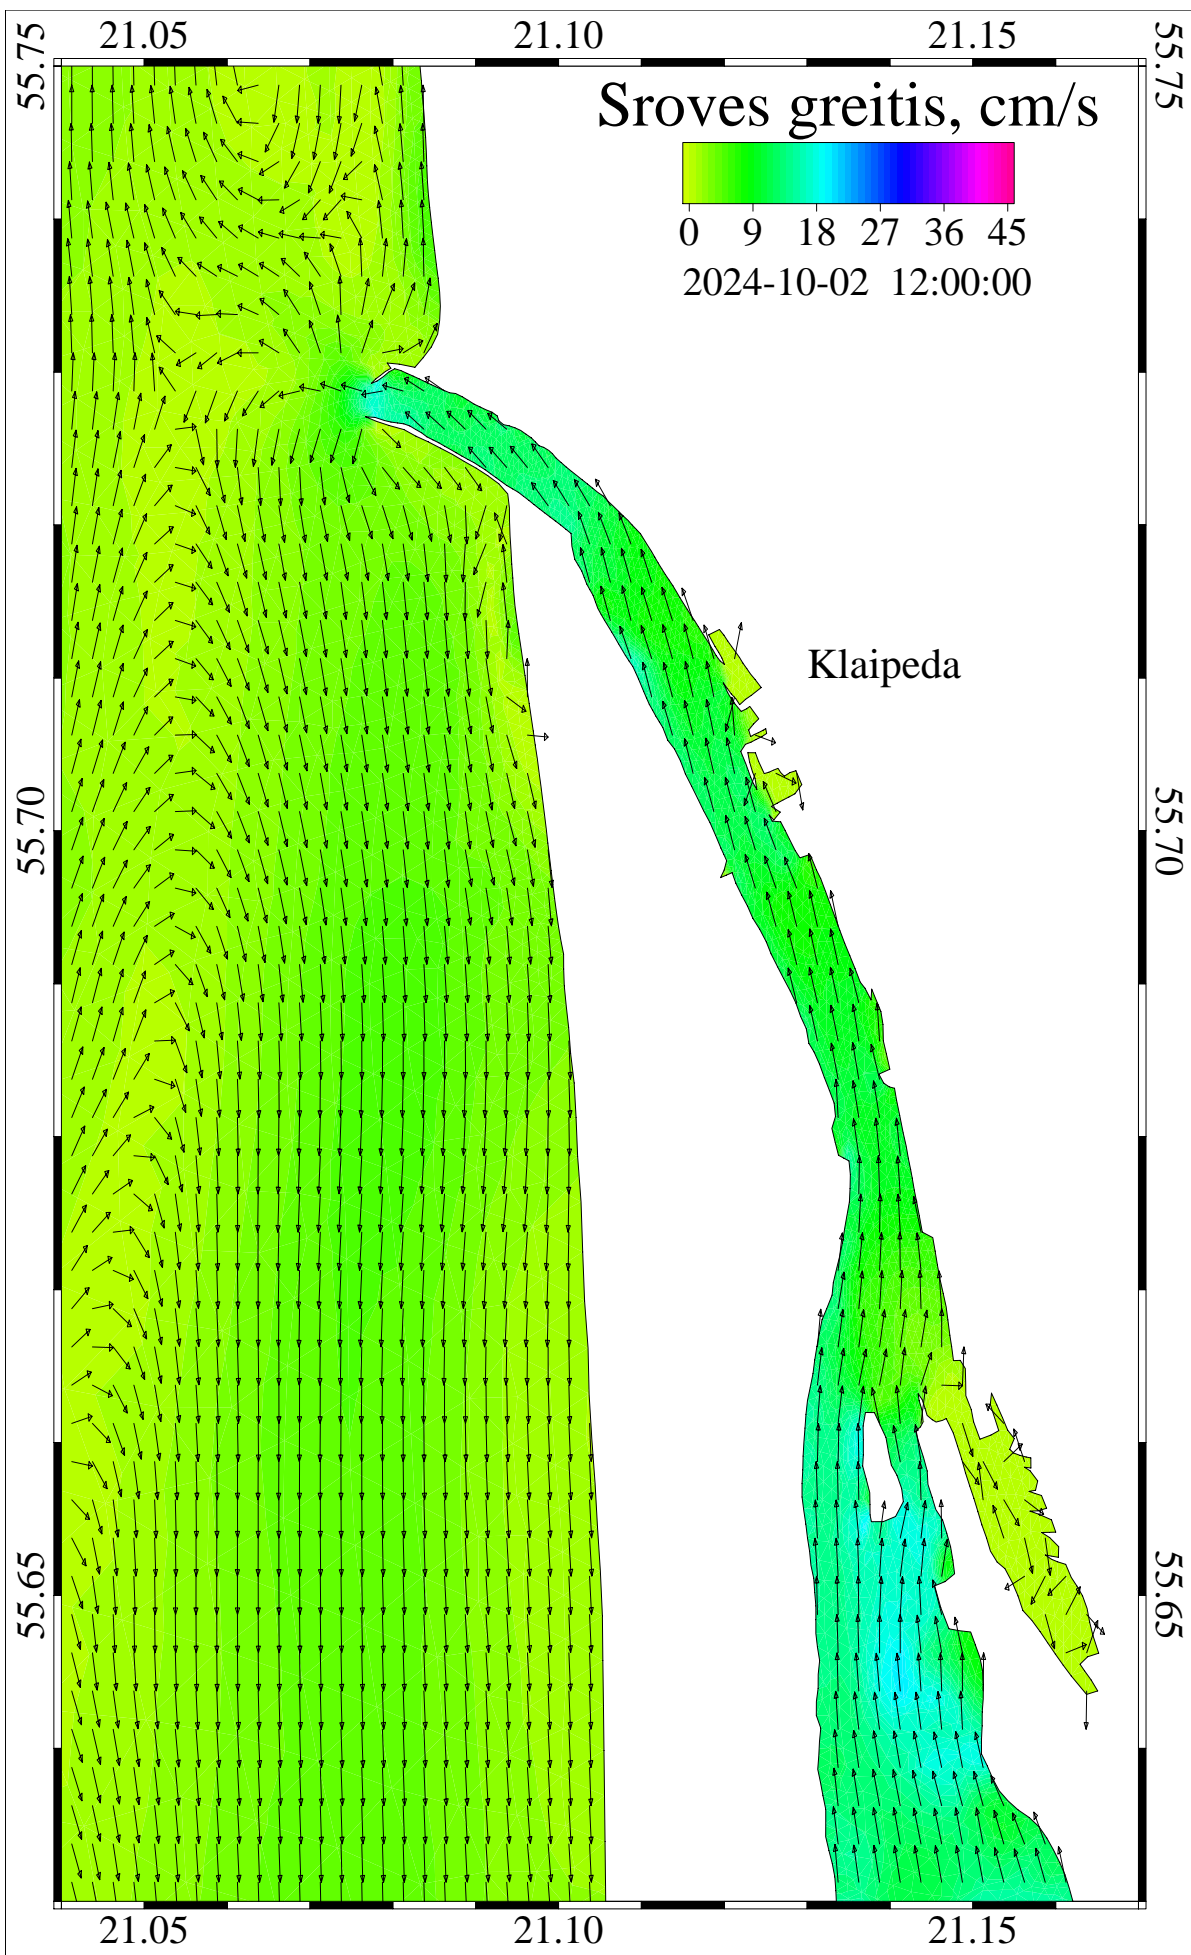

Sroves greitis, cm/s

Klaipeda