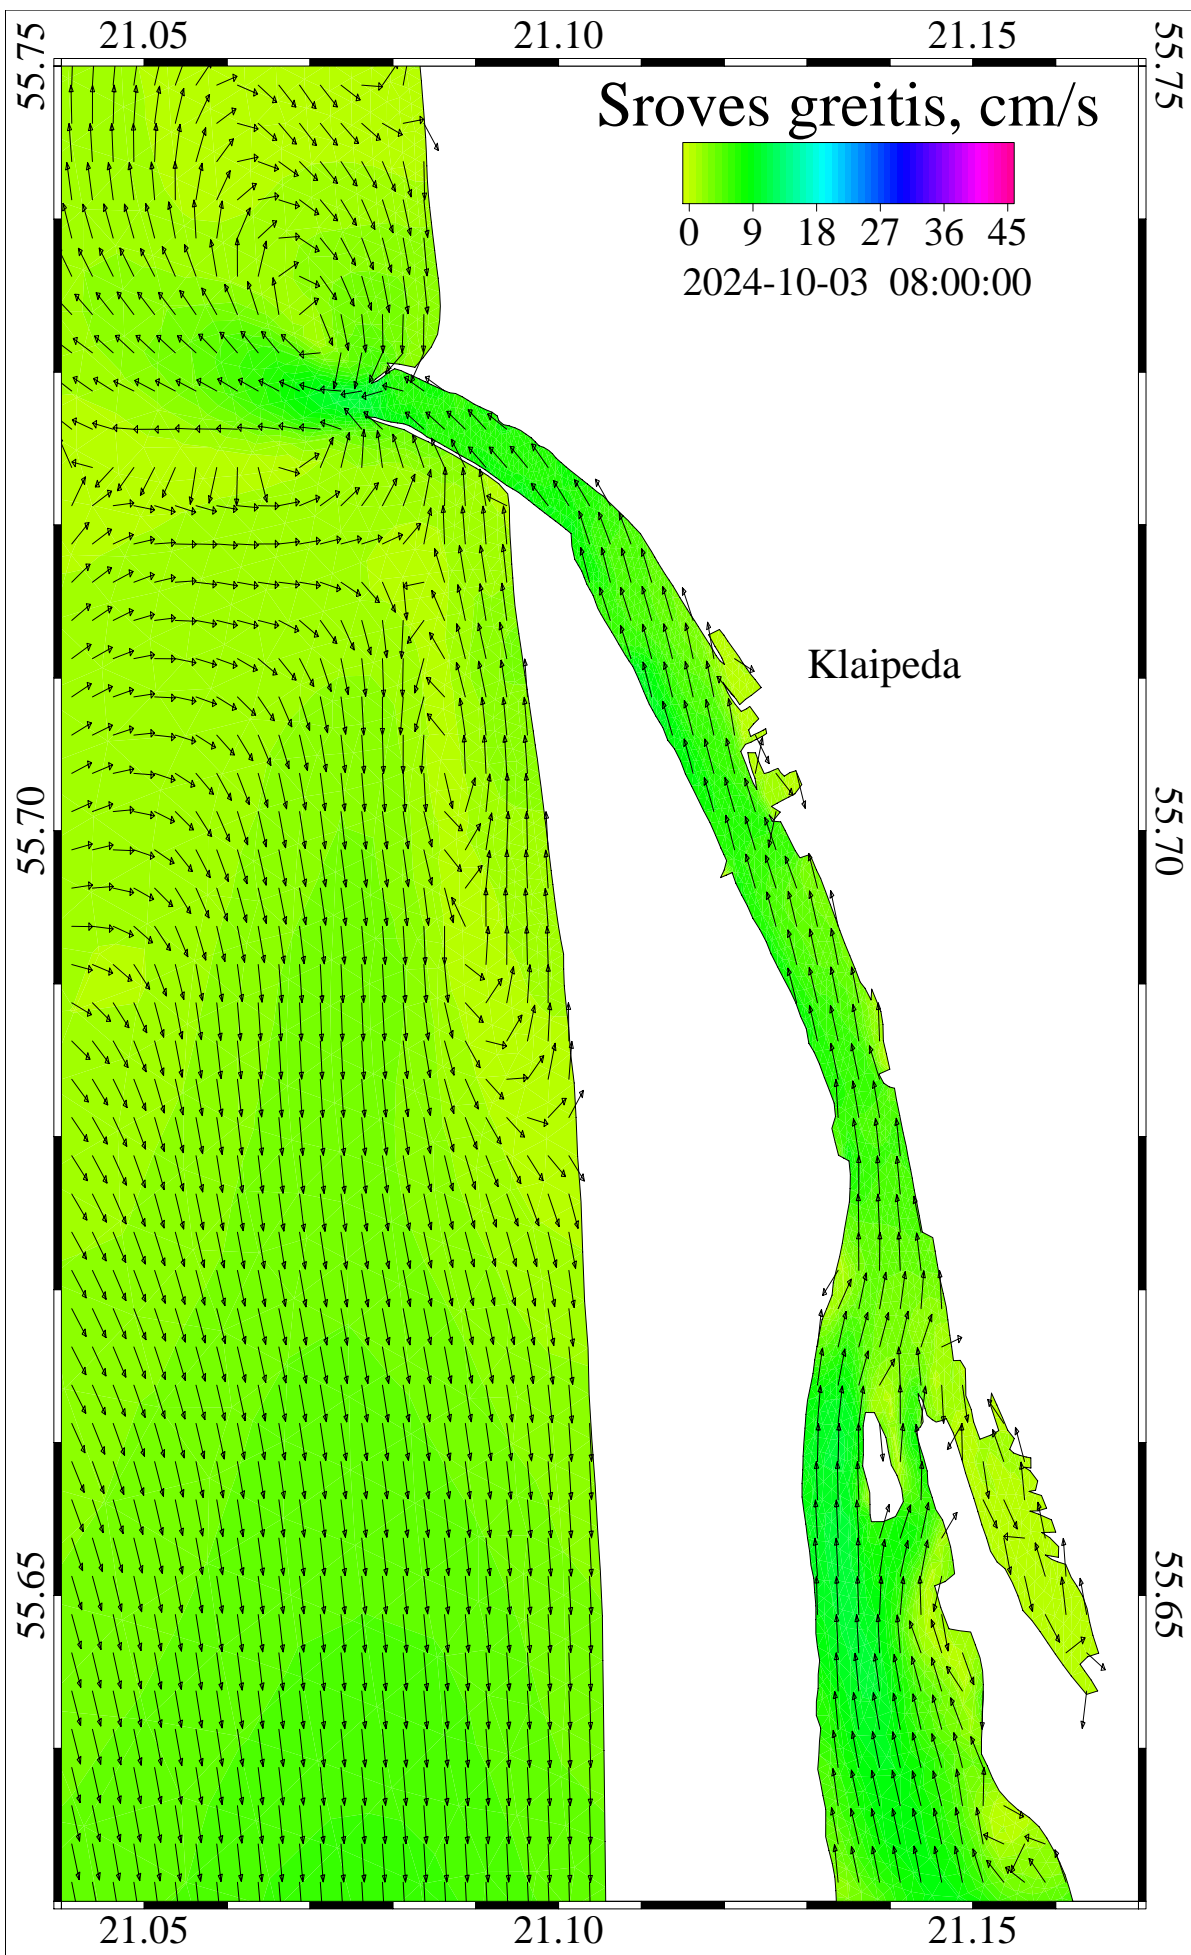

Sroves greitis, cm/s

Klaipeda