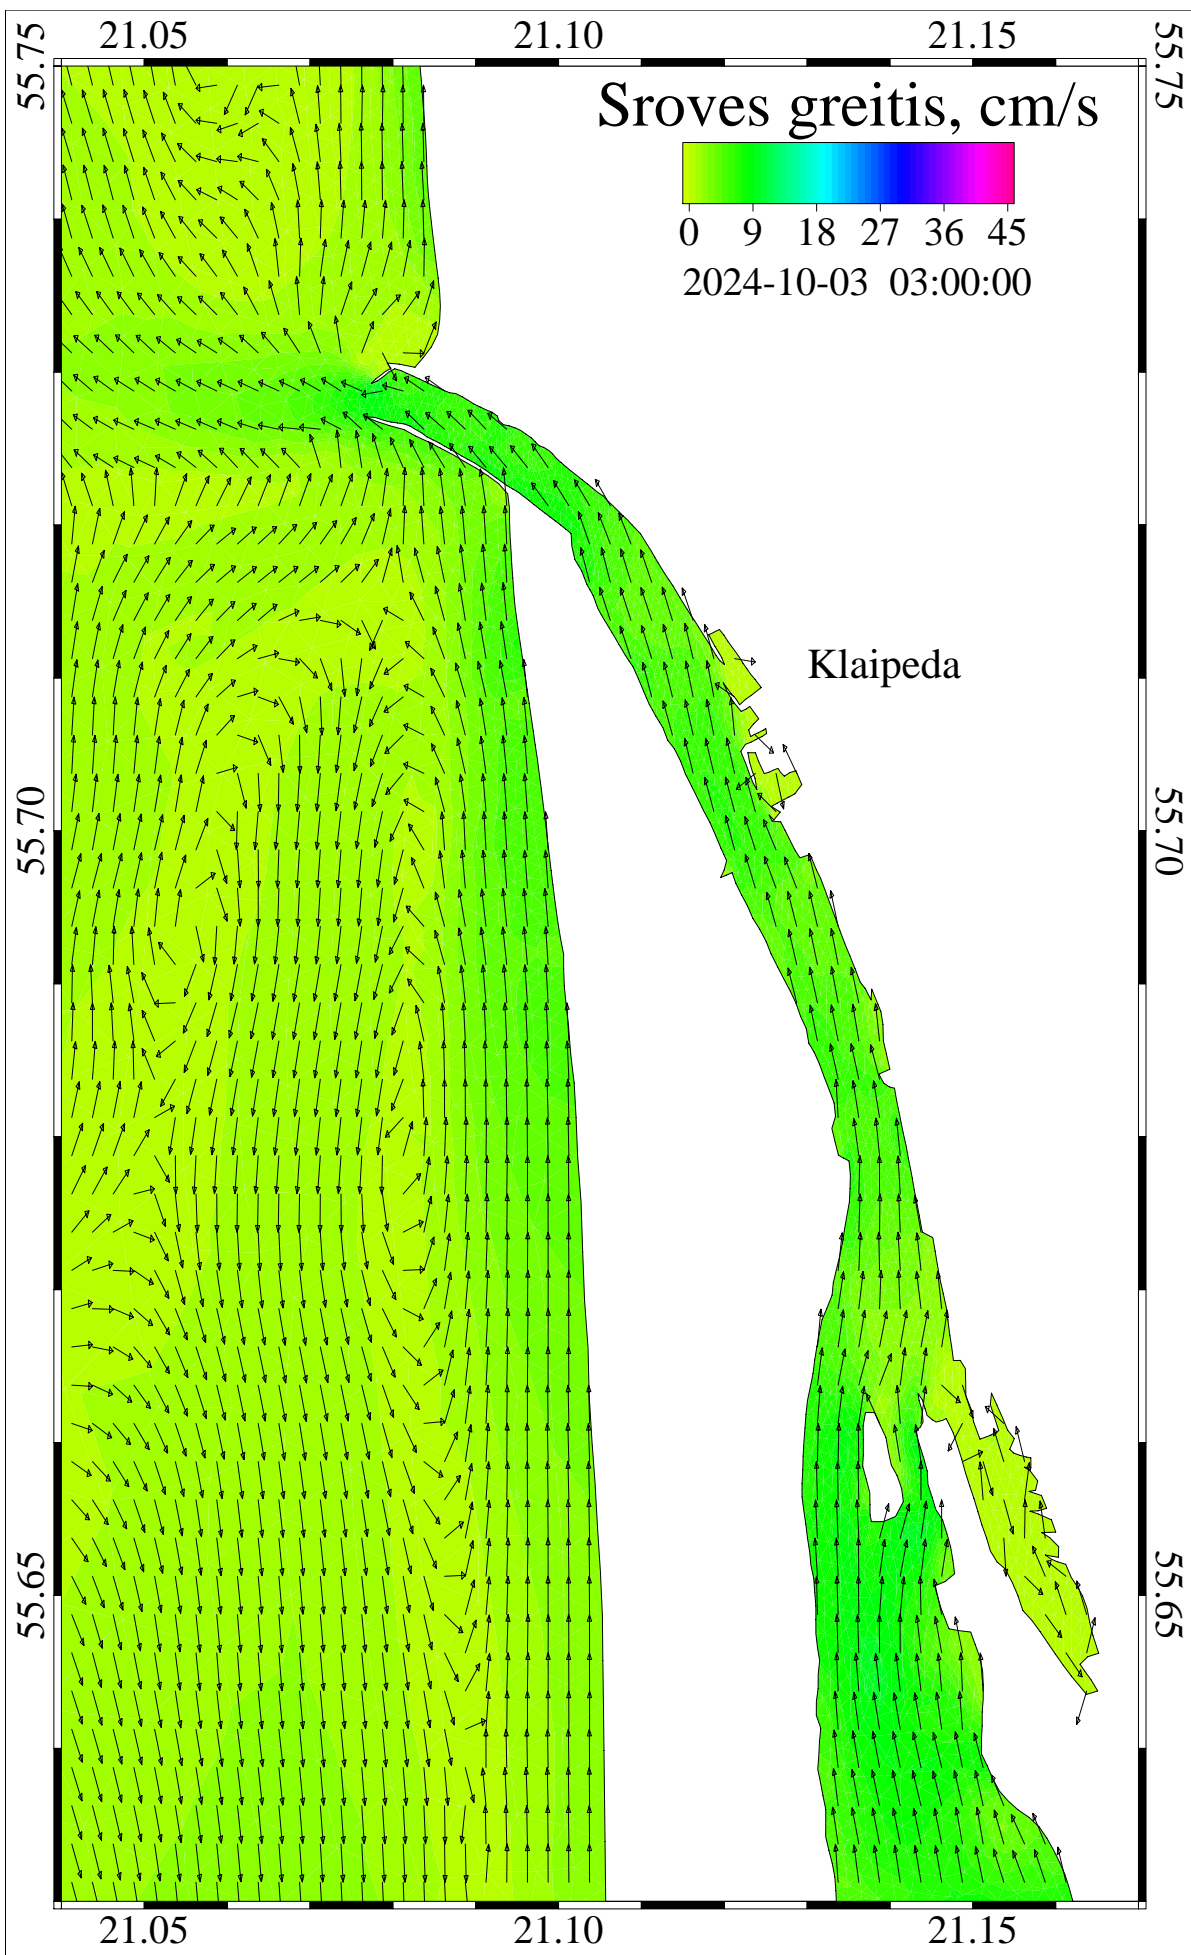

level = 0

3D velocity

Curonian and Baltic Lat/Lon

/scratch/oper/model/20241001_12/operational.hydro.shy

Sroves greitis, cm/s

Klaipeda

Sroves greitis, cm/s

Klaipeda

Sroves greitis, cm/s

Klaipeda

26272800 sec

2024-10-03::02:00:00

level = 0

3D velocity

Curonian and Baltic Lat/Lon

/scratch/oper/model/20241001_12/operational.hydro.shy