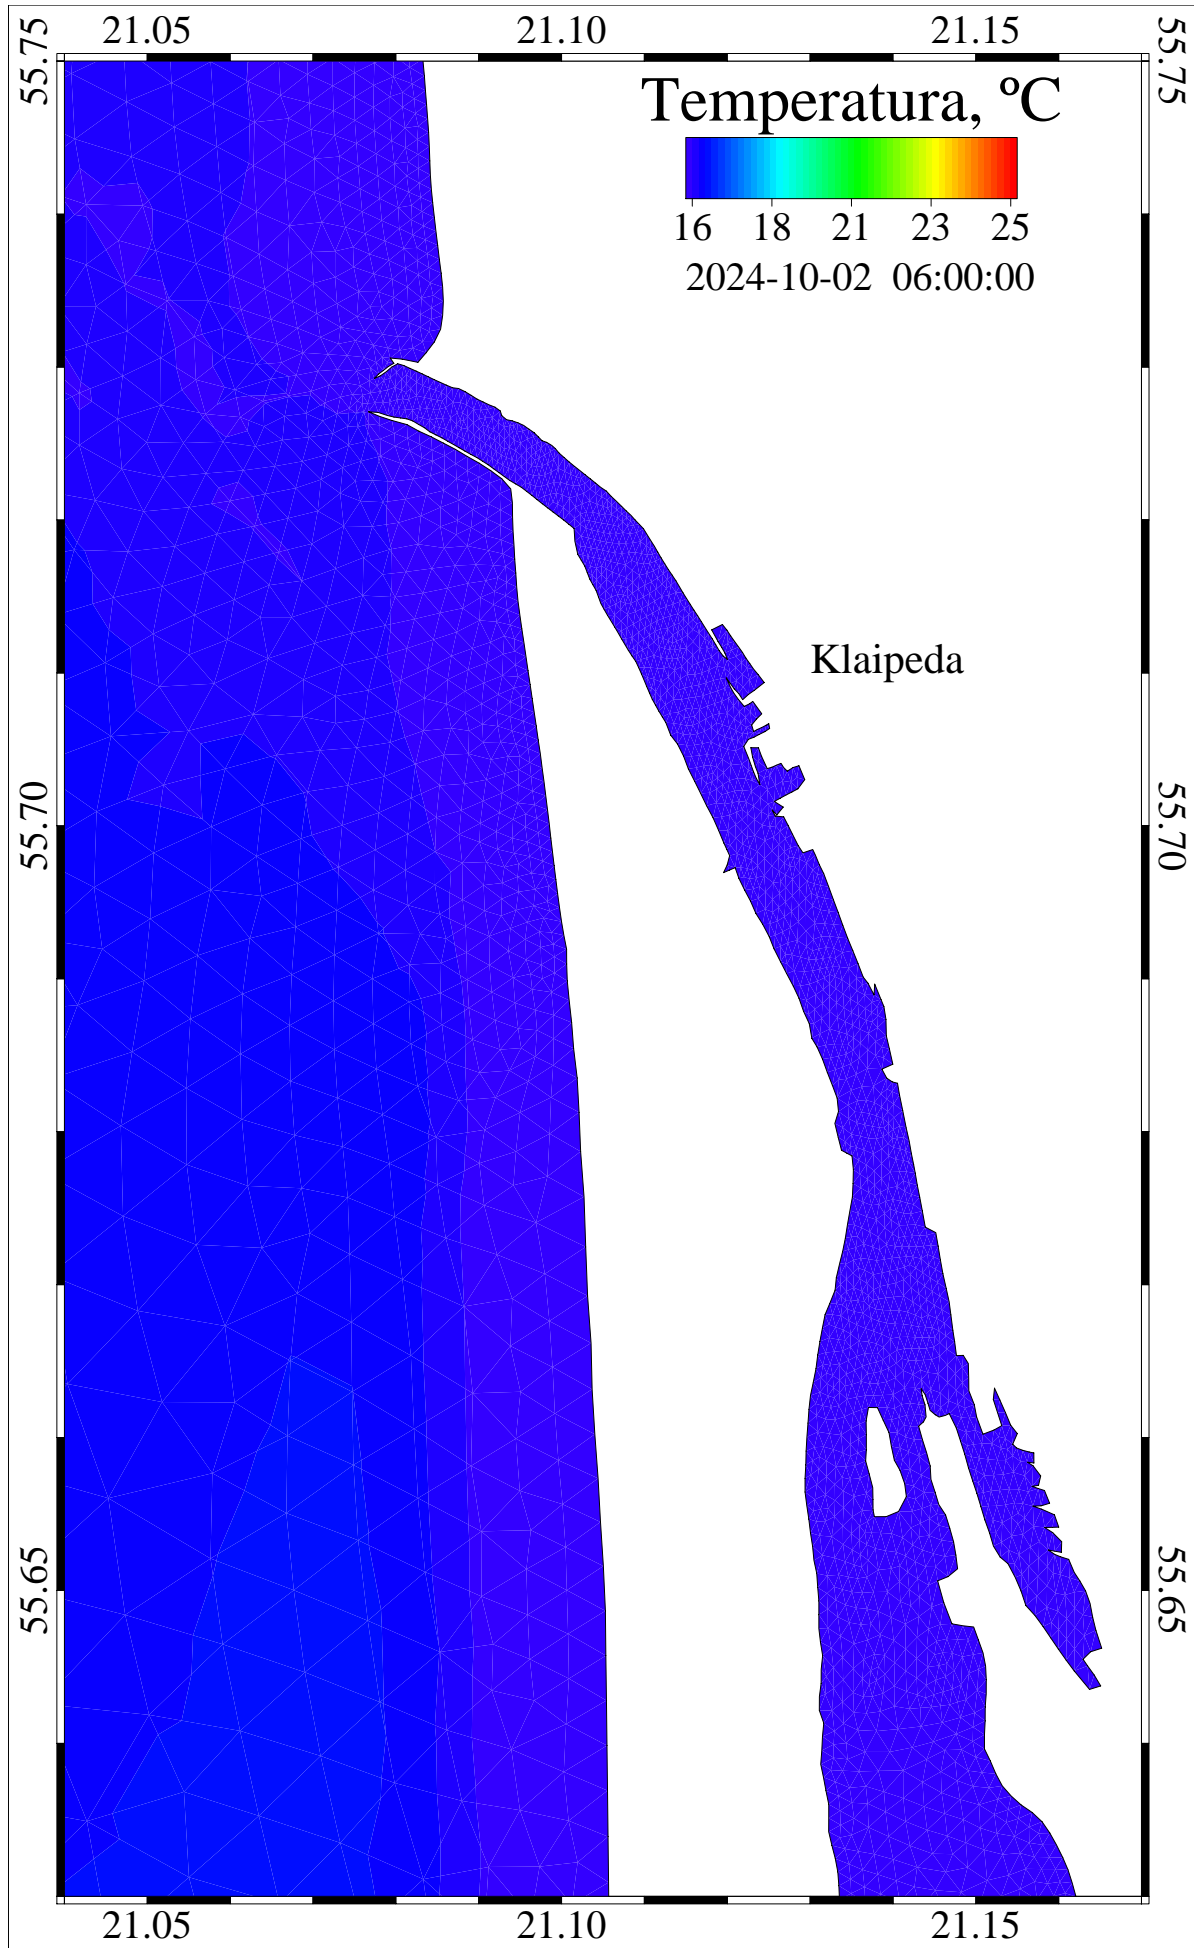

26190000 sec

2024-10-02::03:00:00

level = 0

temperature

Curonian and Baltic Lat/Lon

/scratch/oper/model/20241001_12/operational.ts.shy