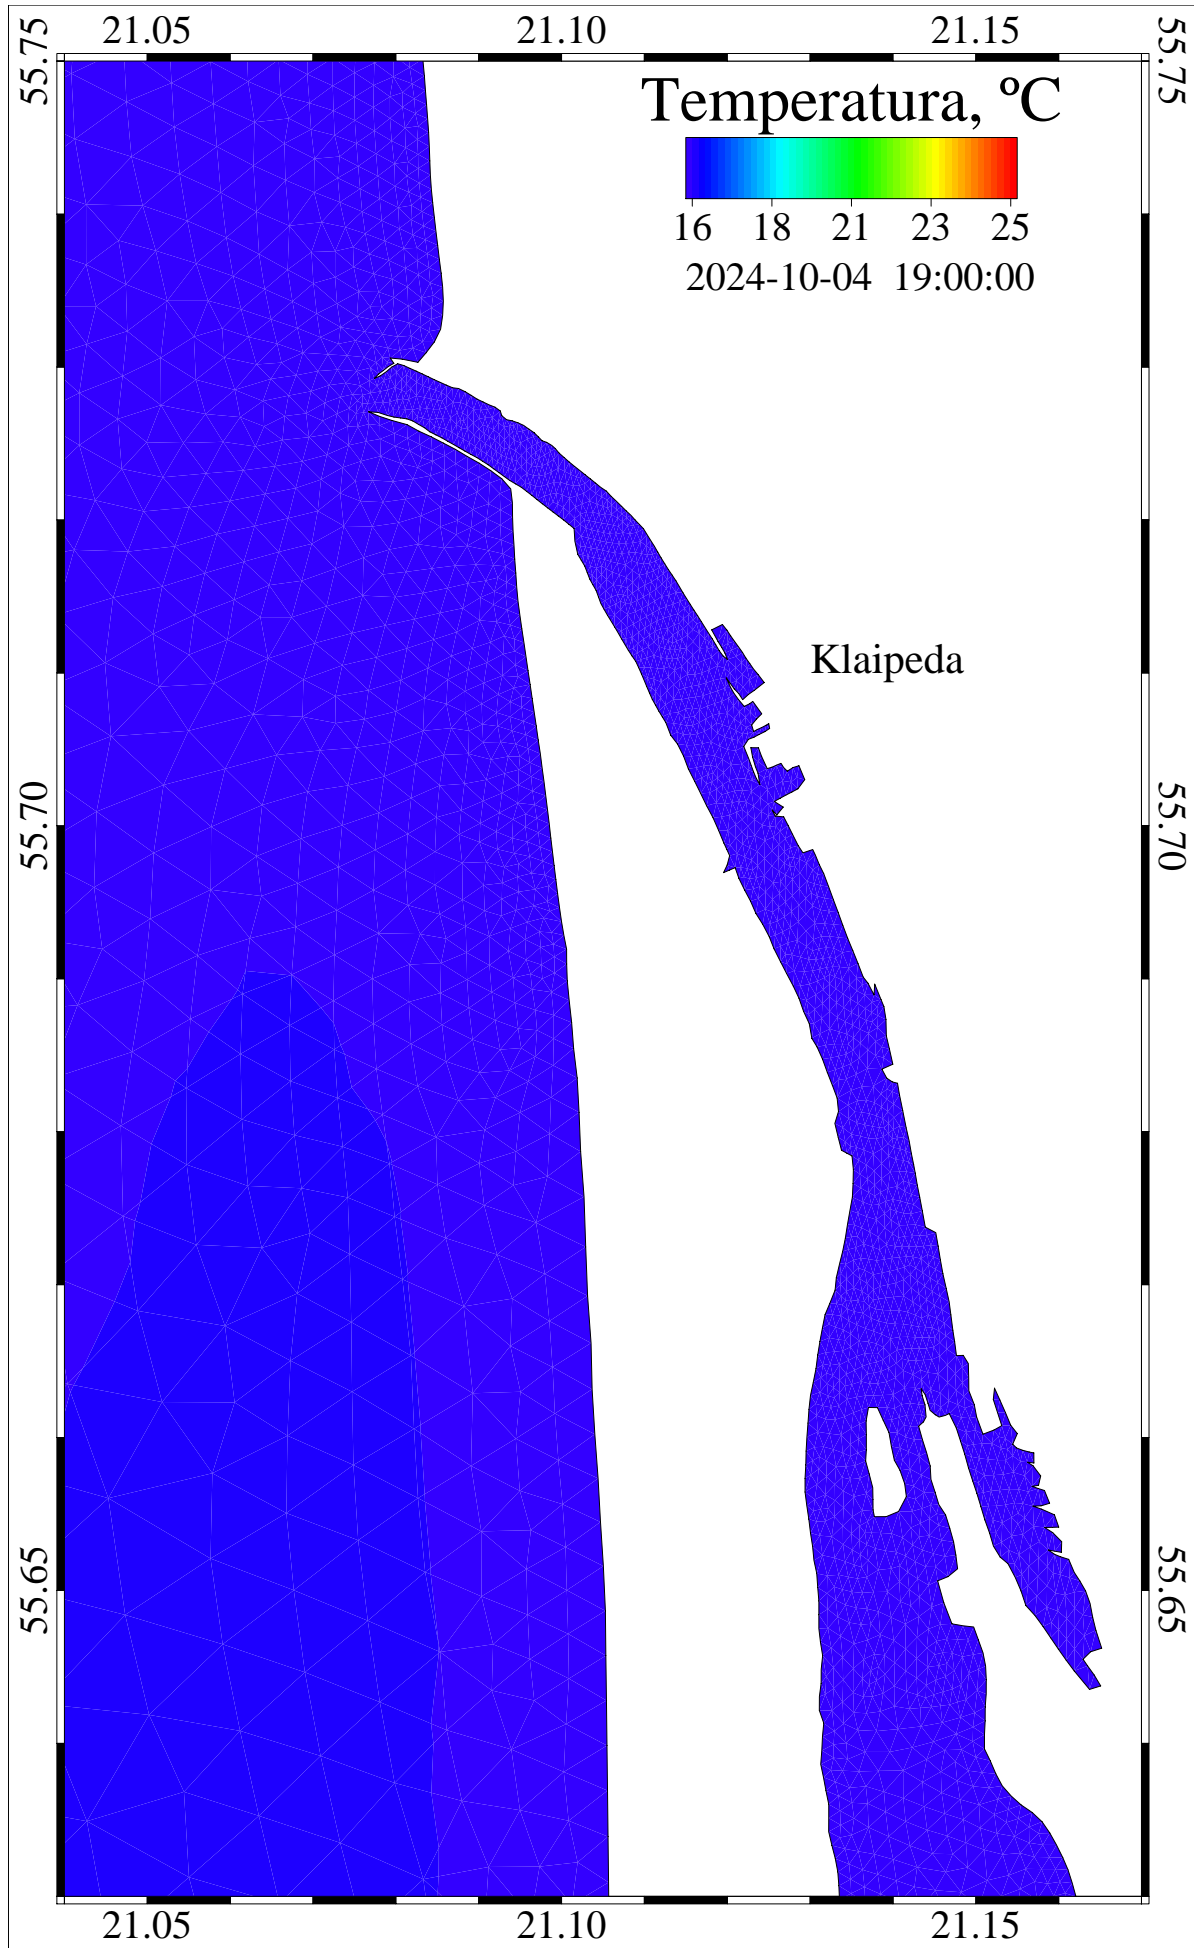

Curonian and Baltic Lat/Lon

/scratch/oper/model/20241001\_12/operational.ts.shy

26406000 sec

2024-10-04::15:00:00

level = 0

temperature

Curonian and Baltic Lat/Lon

/scratch/oper/model/20241001\_12/operational.ts.shy