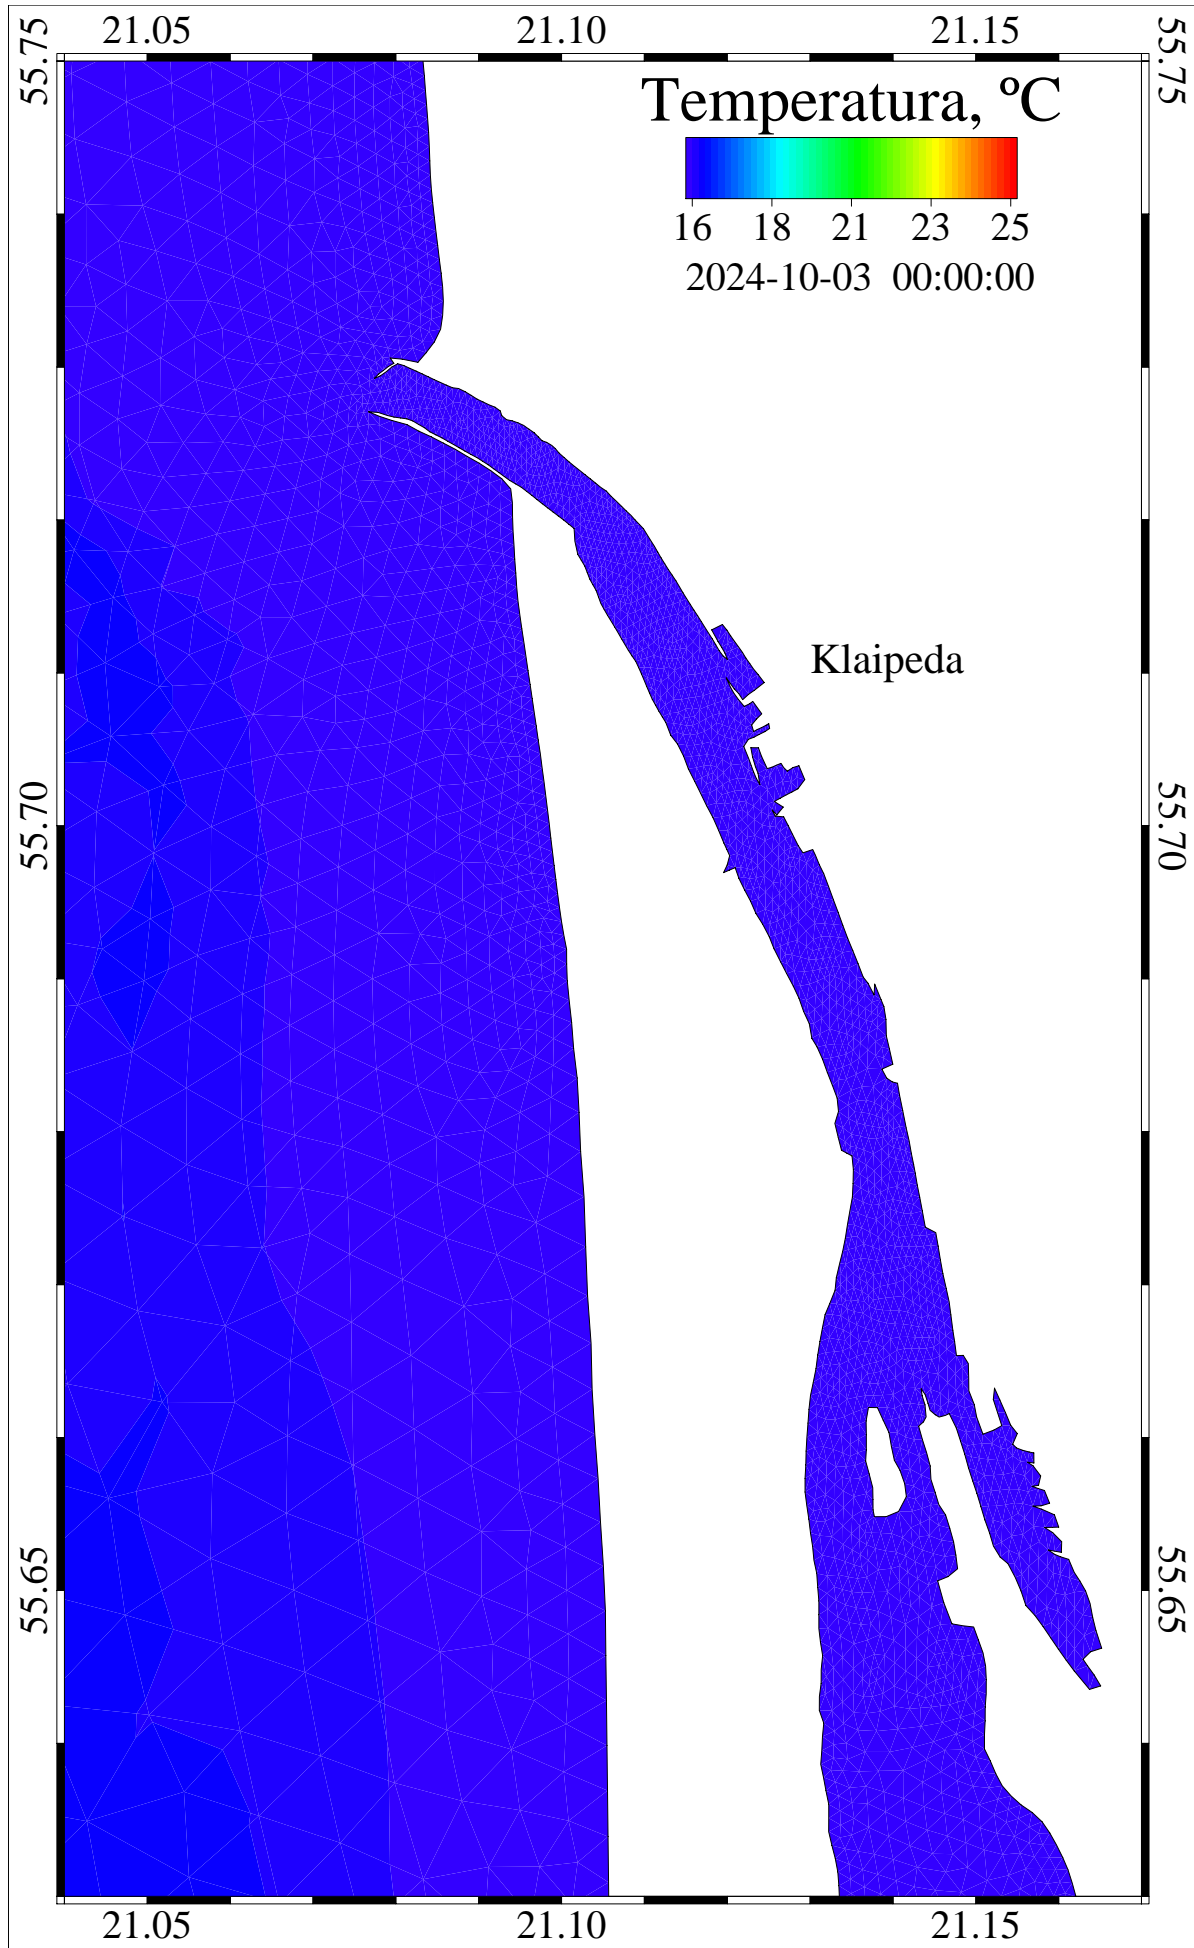

26251200 sec

2024-10-02::20:00:00

level = 0

temperature

Curonian and Baltic Lat/Lon

/scratch/oper/model/20241001\_12/operational.ts.shy

26254800 sec

2024-10-02::21:00:00