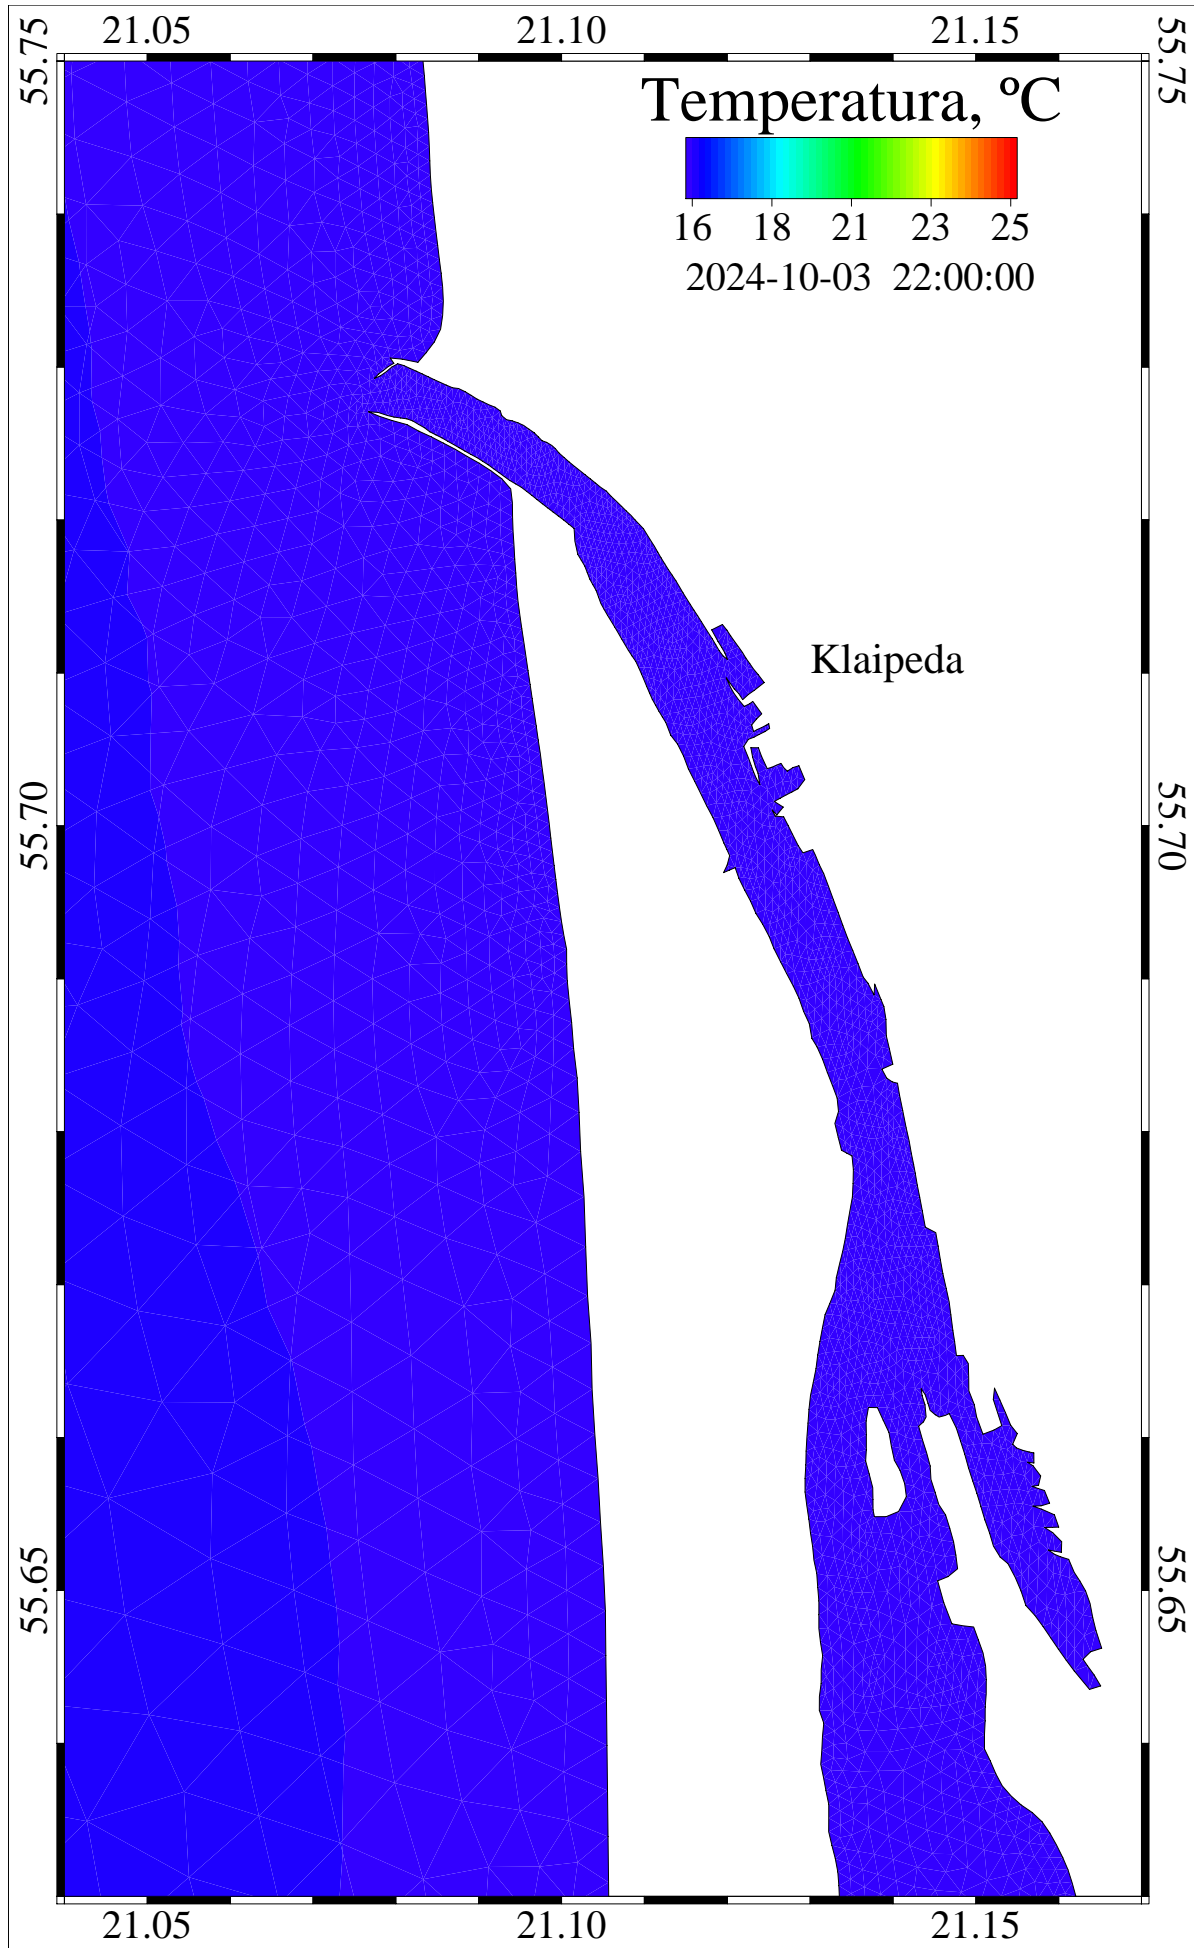

26334000 sec

2024-10-03::19:00:00

level = 0

temperature

Curonian and Baltic Lat/Lon

/scratch/oper/model/20241001_12/operational.ts.shy