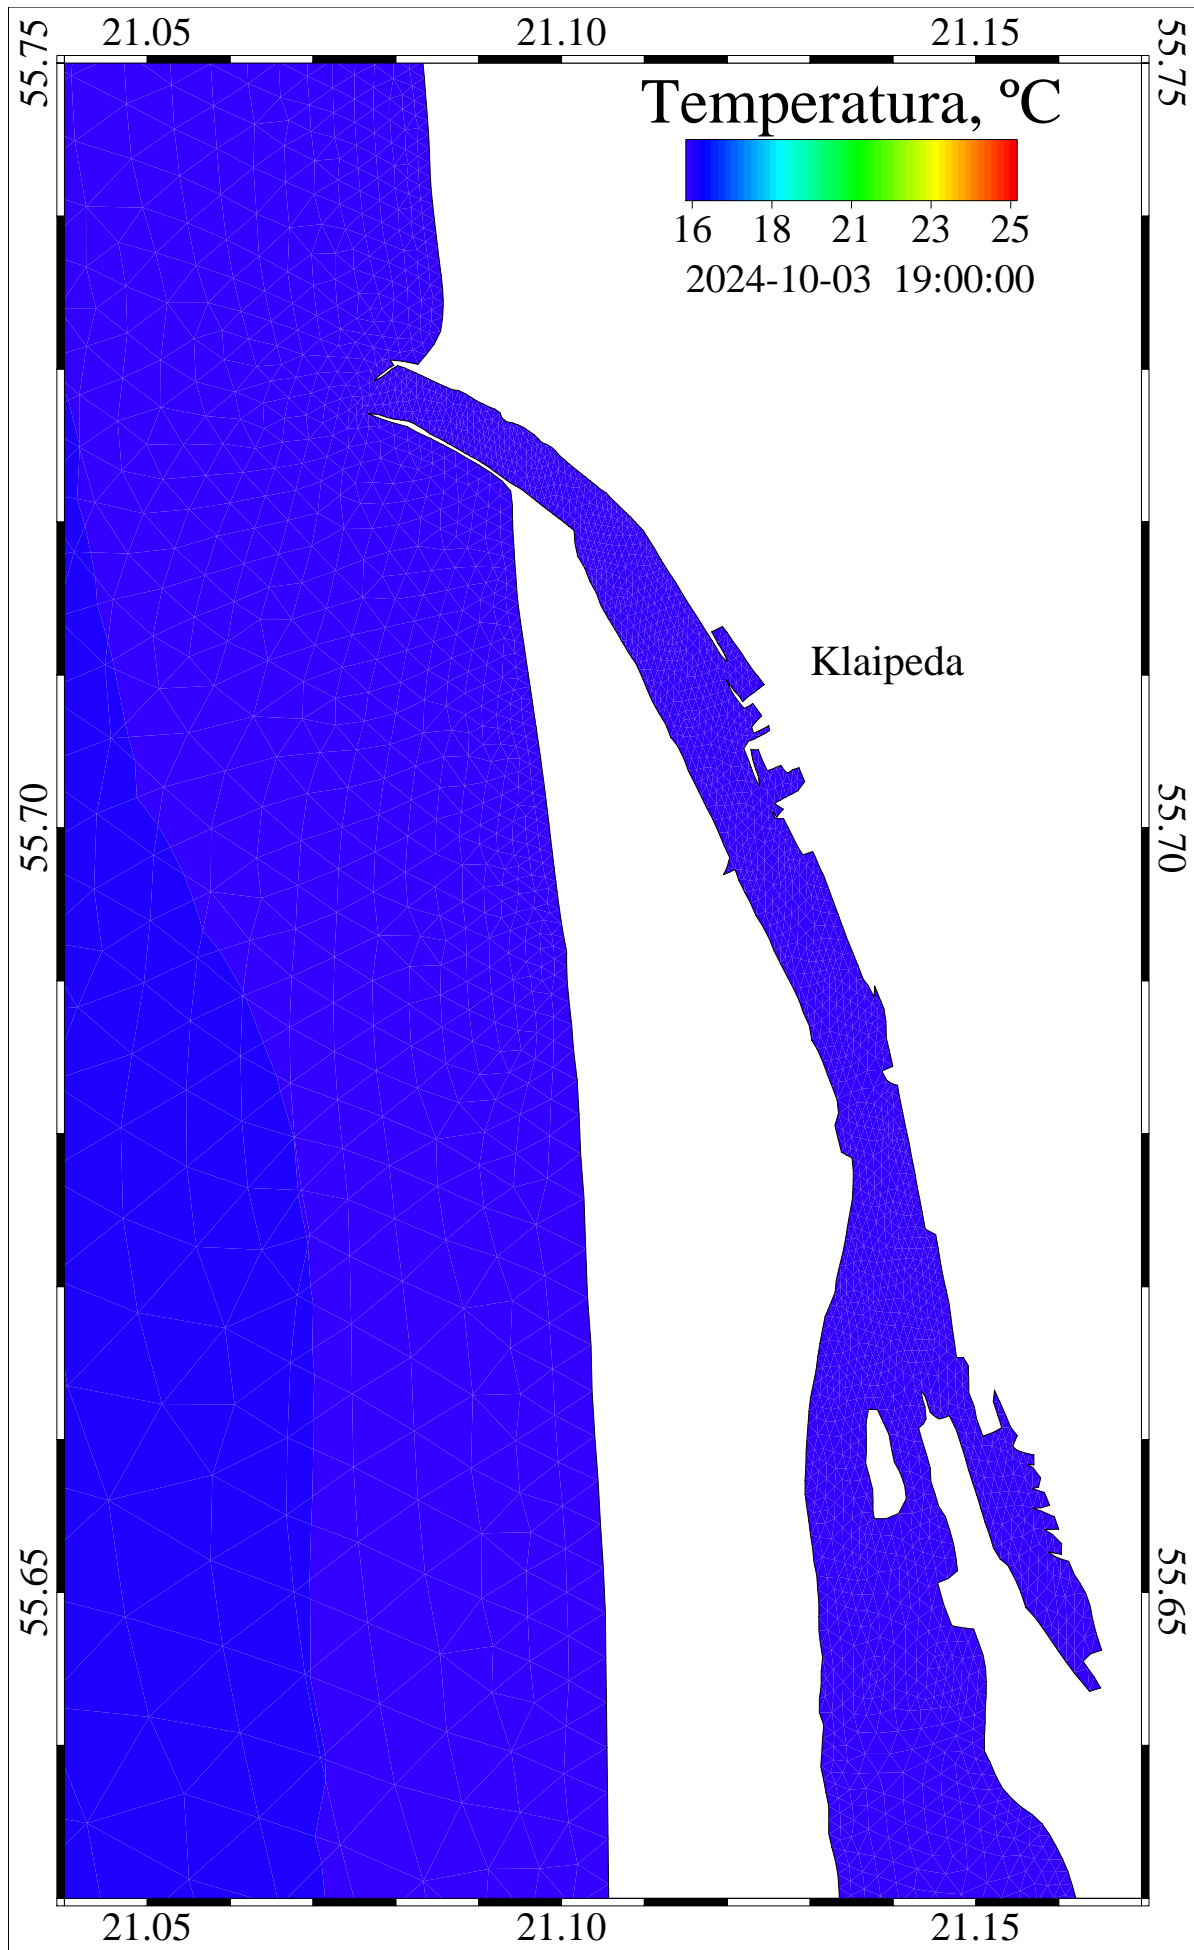

Curonian and Baltic Lat/Lon

/scratch/oper/model/20241001\_12/operational.ts.shy

26319600 sec

2024-10-03::15:00:00

level = 0

temperature

Curonian and Baltic Lat/Lon

/scratch/oper/model/20241001\_12/operational.ts.shy