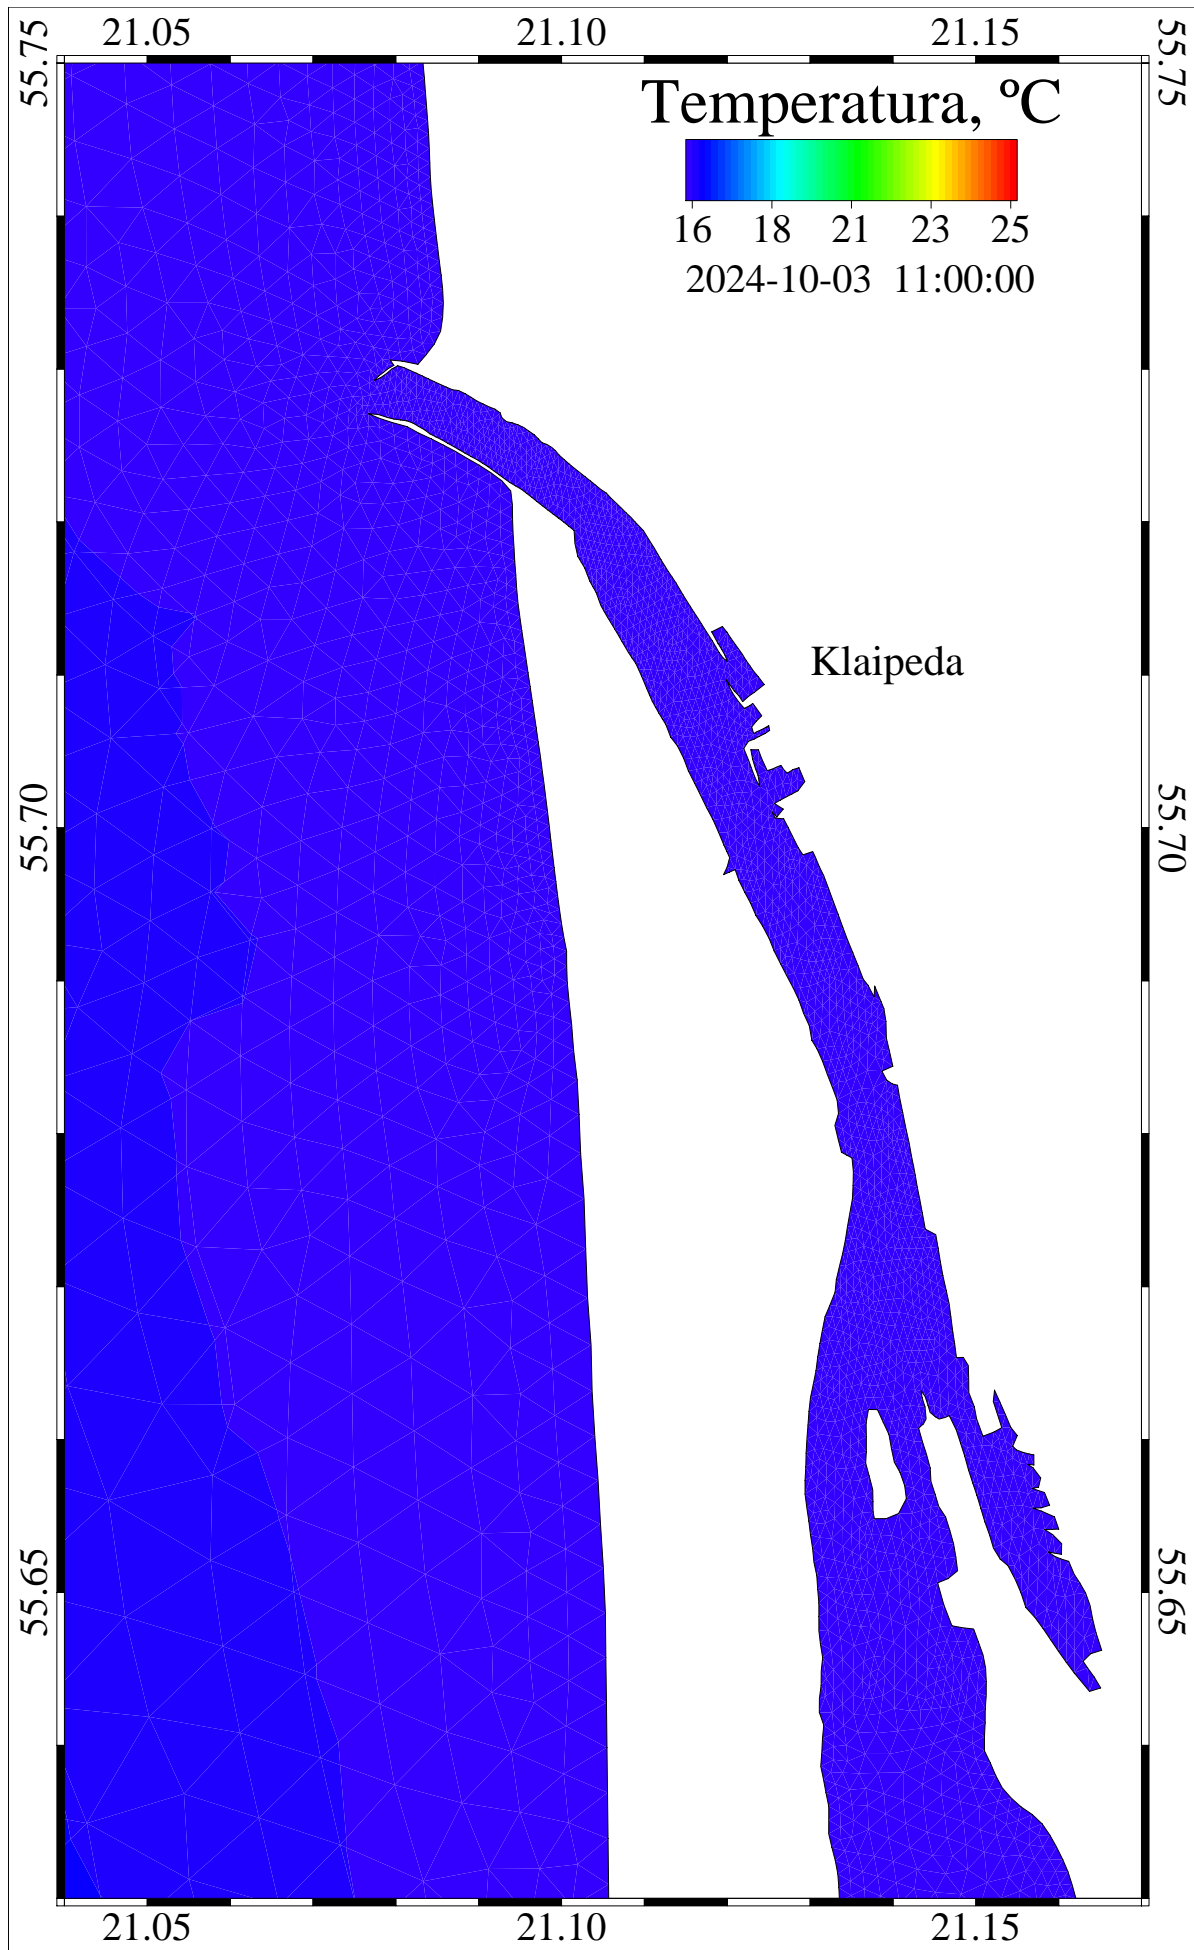

Curonian and Baltic Lat/Lon

/scratch/oper/model/20241001\_12/operational.ts.shy

26290800 sec

2024-10-03::07:00:00

level = 0

temperature

Curonian and Baltic Lat/Lon

/scratch/oper/model/20241001\_12/operational.ts.shy