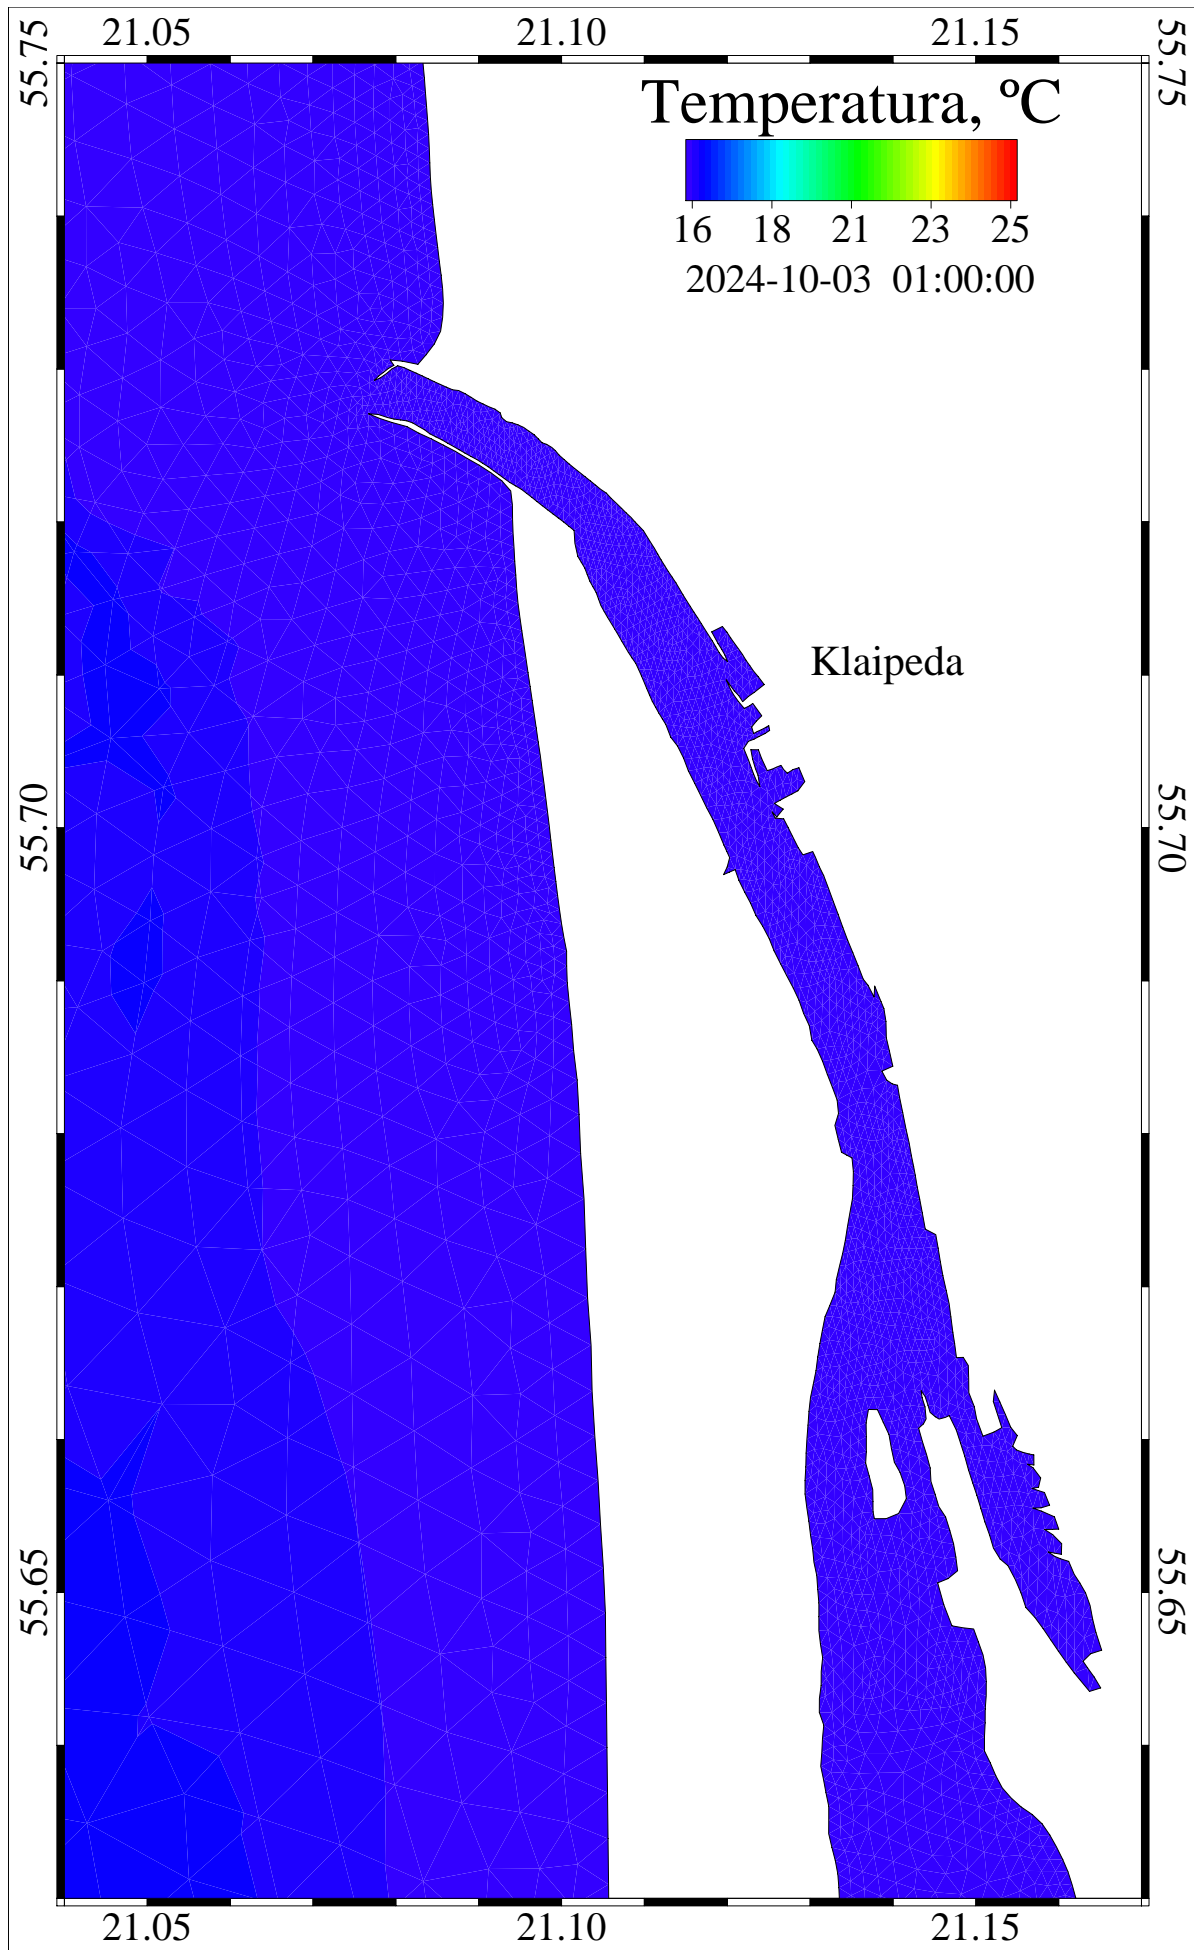

26258400 sec

2024-10-02::22:00:00

level = 0

temperature

Curonian and Baltic Lat/Lon

/scratch/oper/model/20241001_12/operational.ts.shy