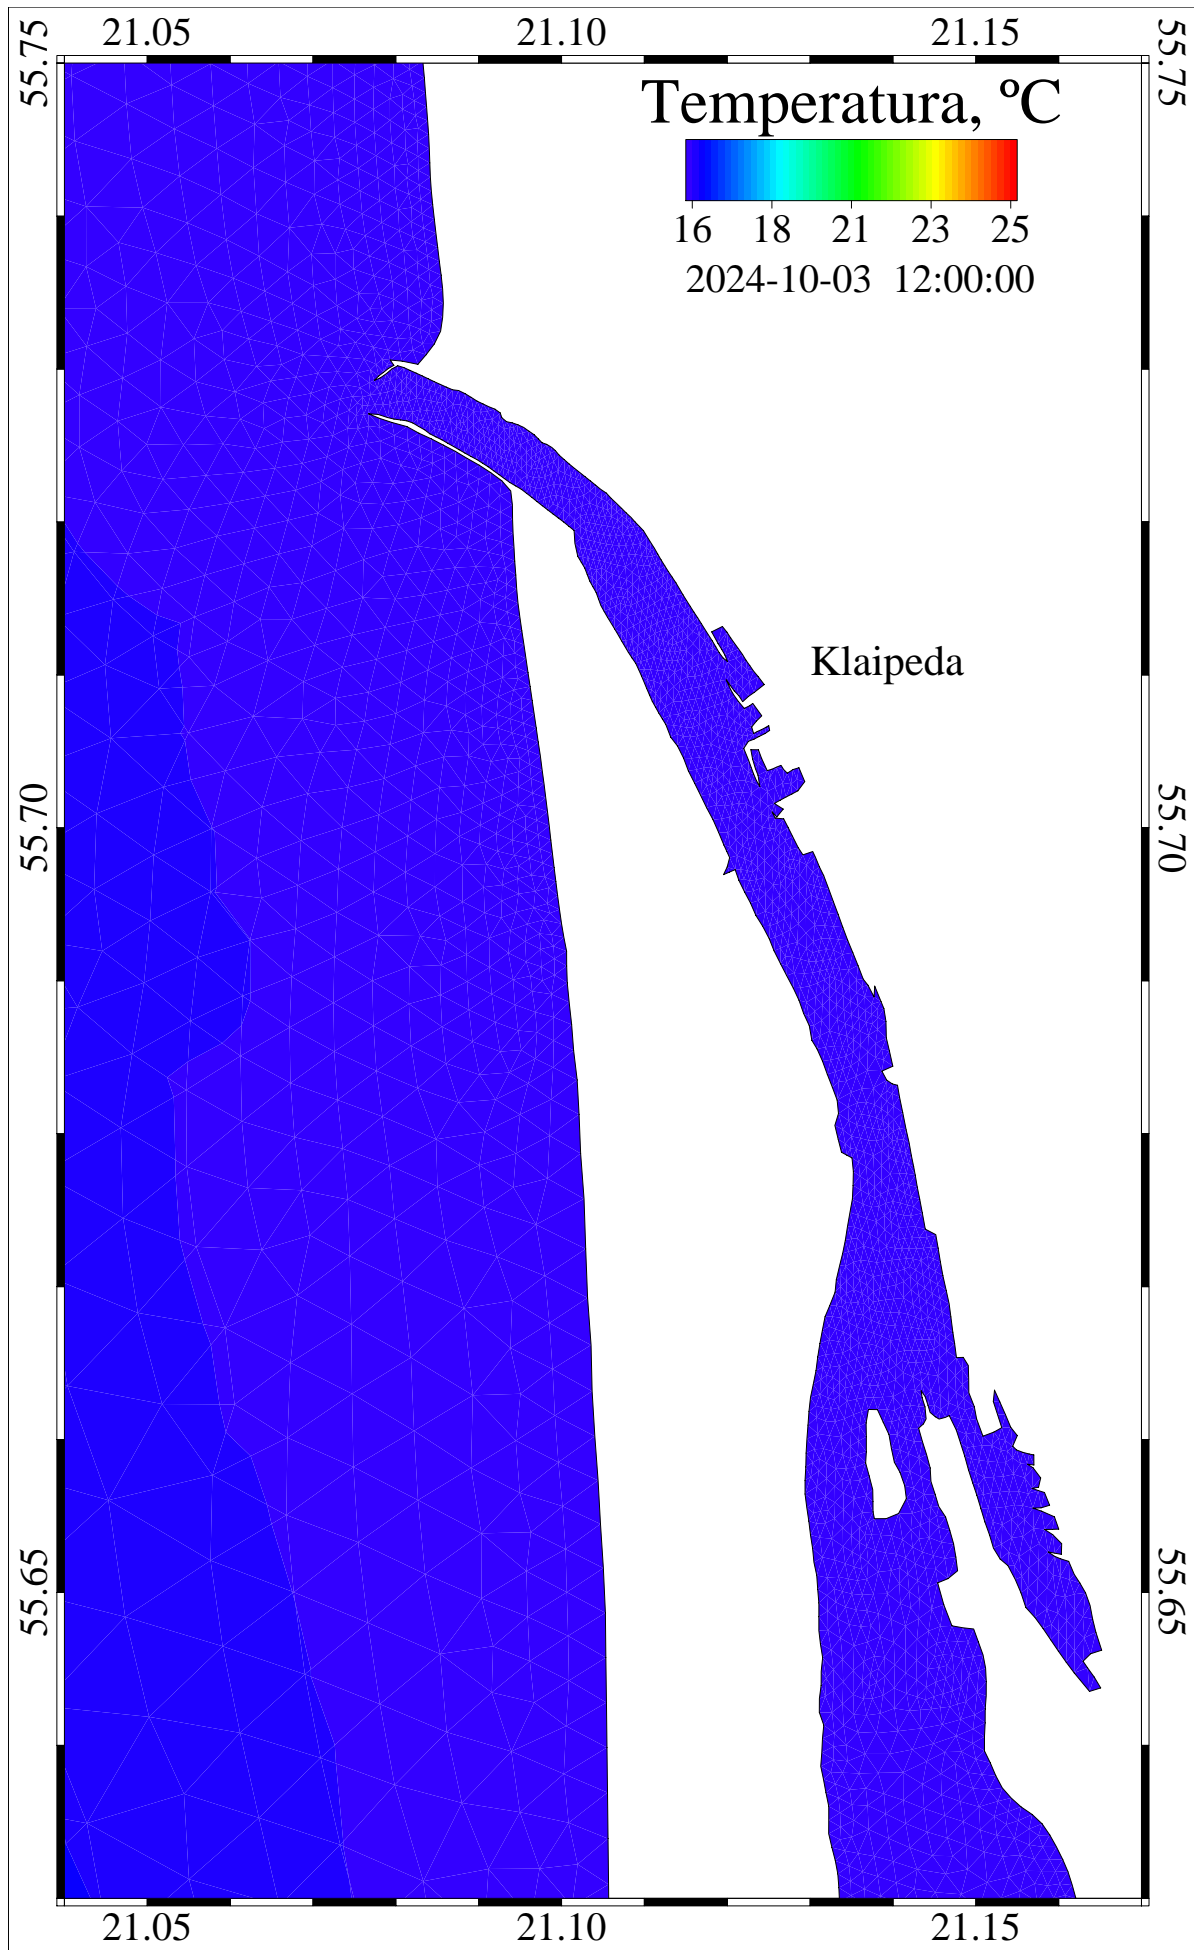

26294400 sec

2024-10-03::08:00:00

level = 0

temperature

Curonian and Baltic Lat/Lon

/scratch/oper/model/20241001\_12/operational.ts.shy

26298000 sec

2024-10-03::09:00:00