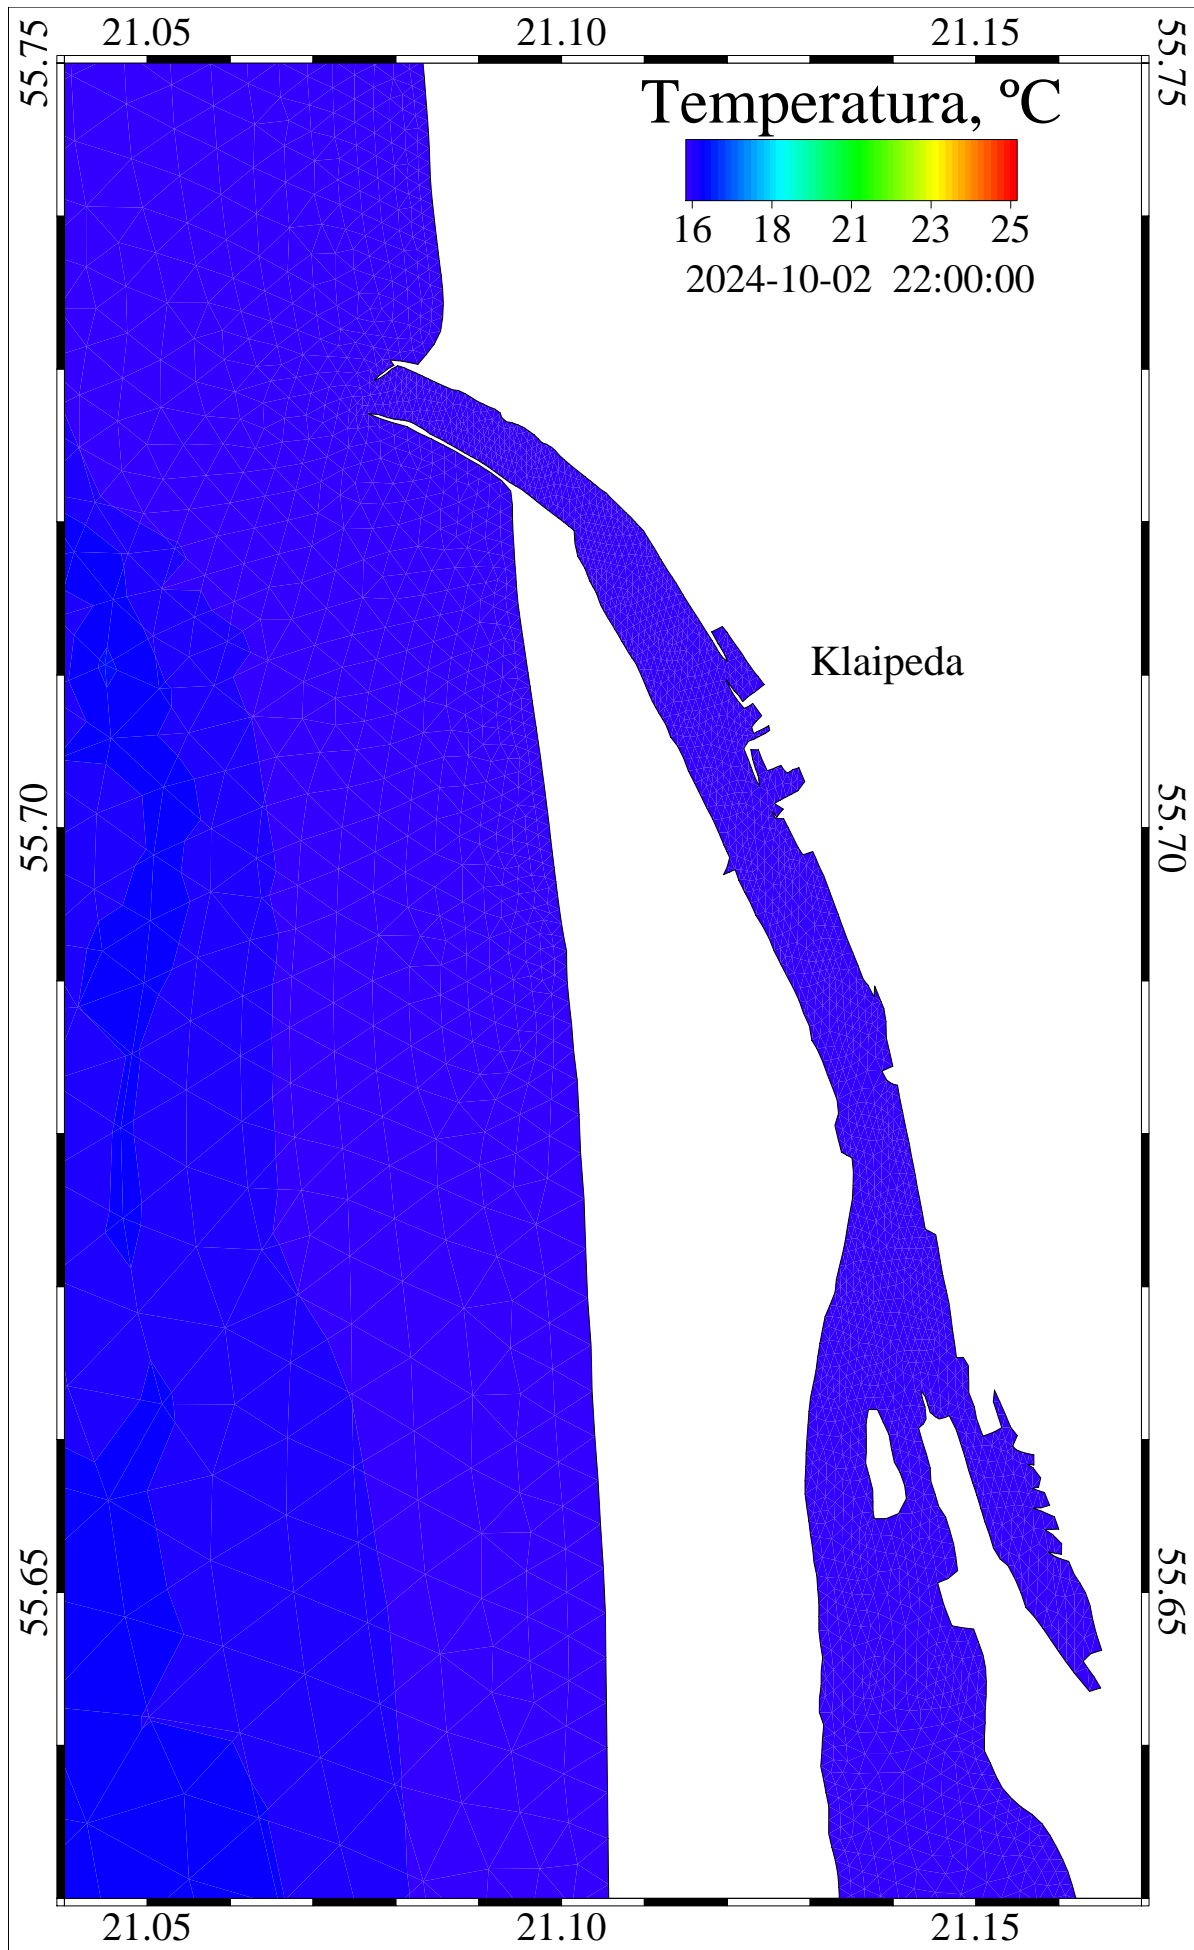

26247600 sec

2024-10-02::19:00:00

level = 0

temperature

Curonian and Baltic Lat/Lon

/scratch/oper/model/20241001_12/operational.ts.shy