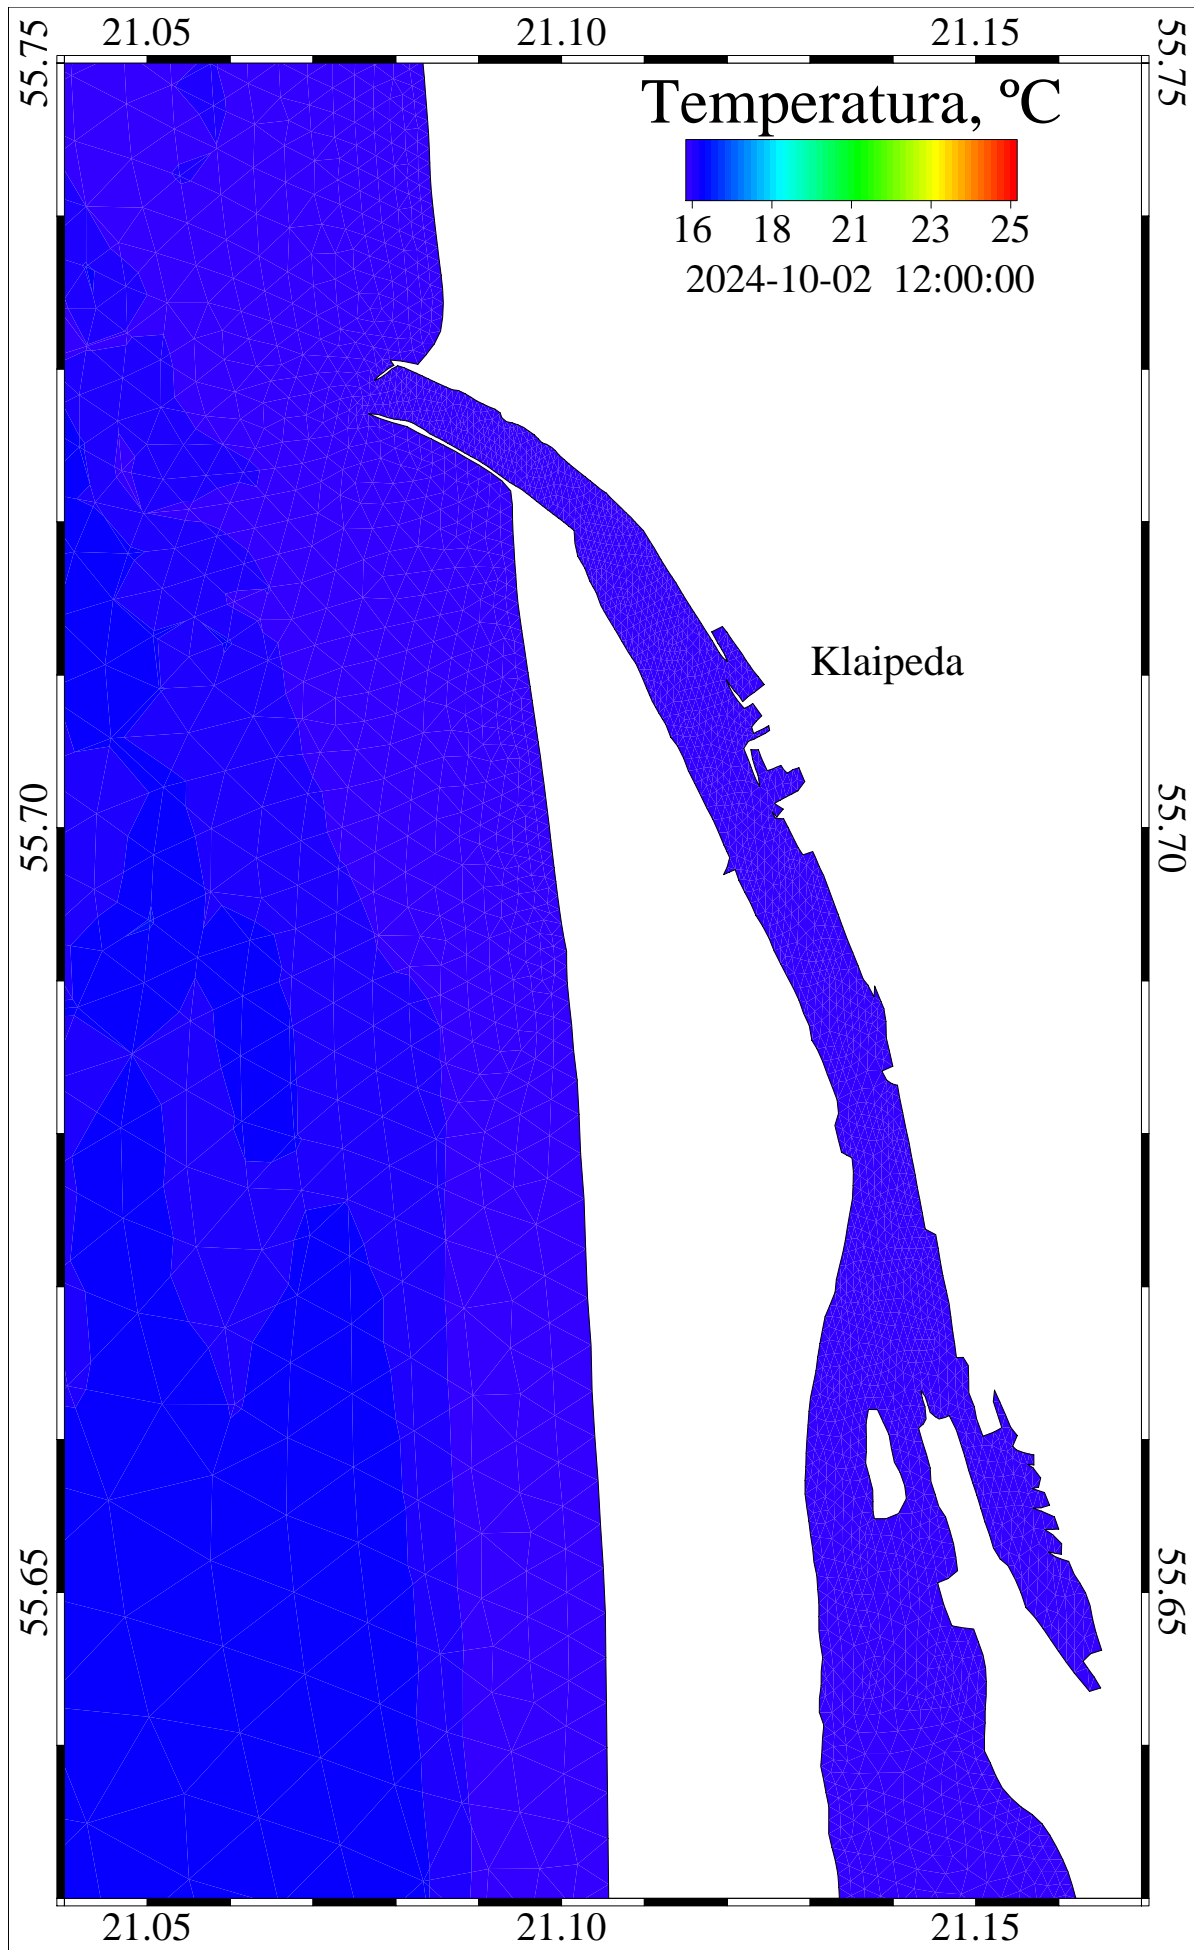

26208000 sec

2024-10-02:08:00:00

level = 0

temperature

Curonian and Baltic Lat/Lon

/scratch/oper/model/20241001\_12/operational.ts.shy

26211600 sec

2024-10-02:09:00:00