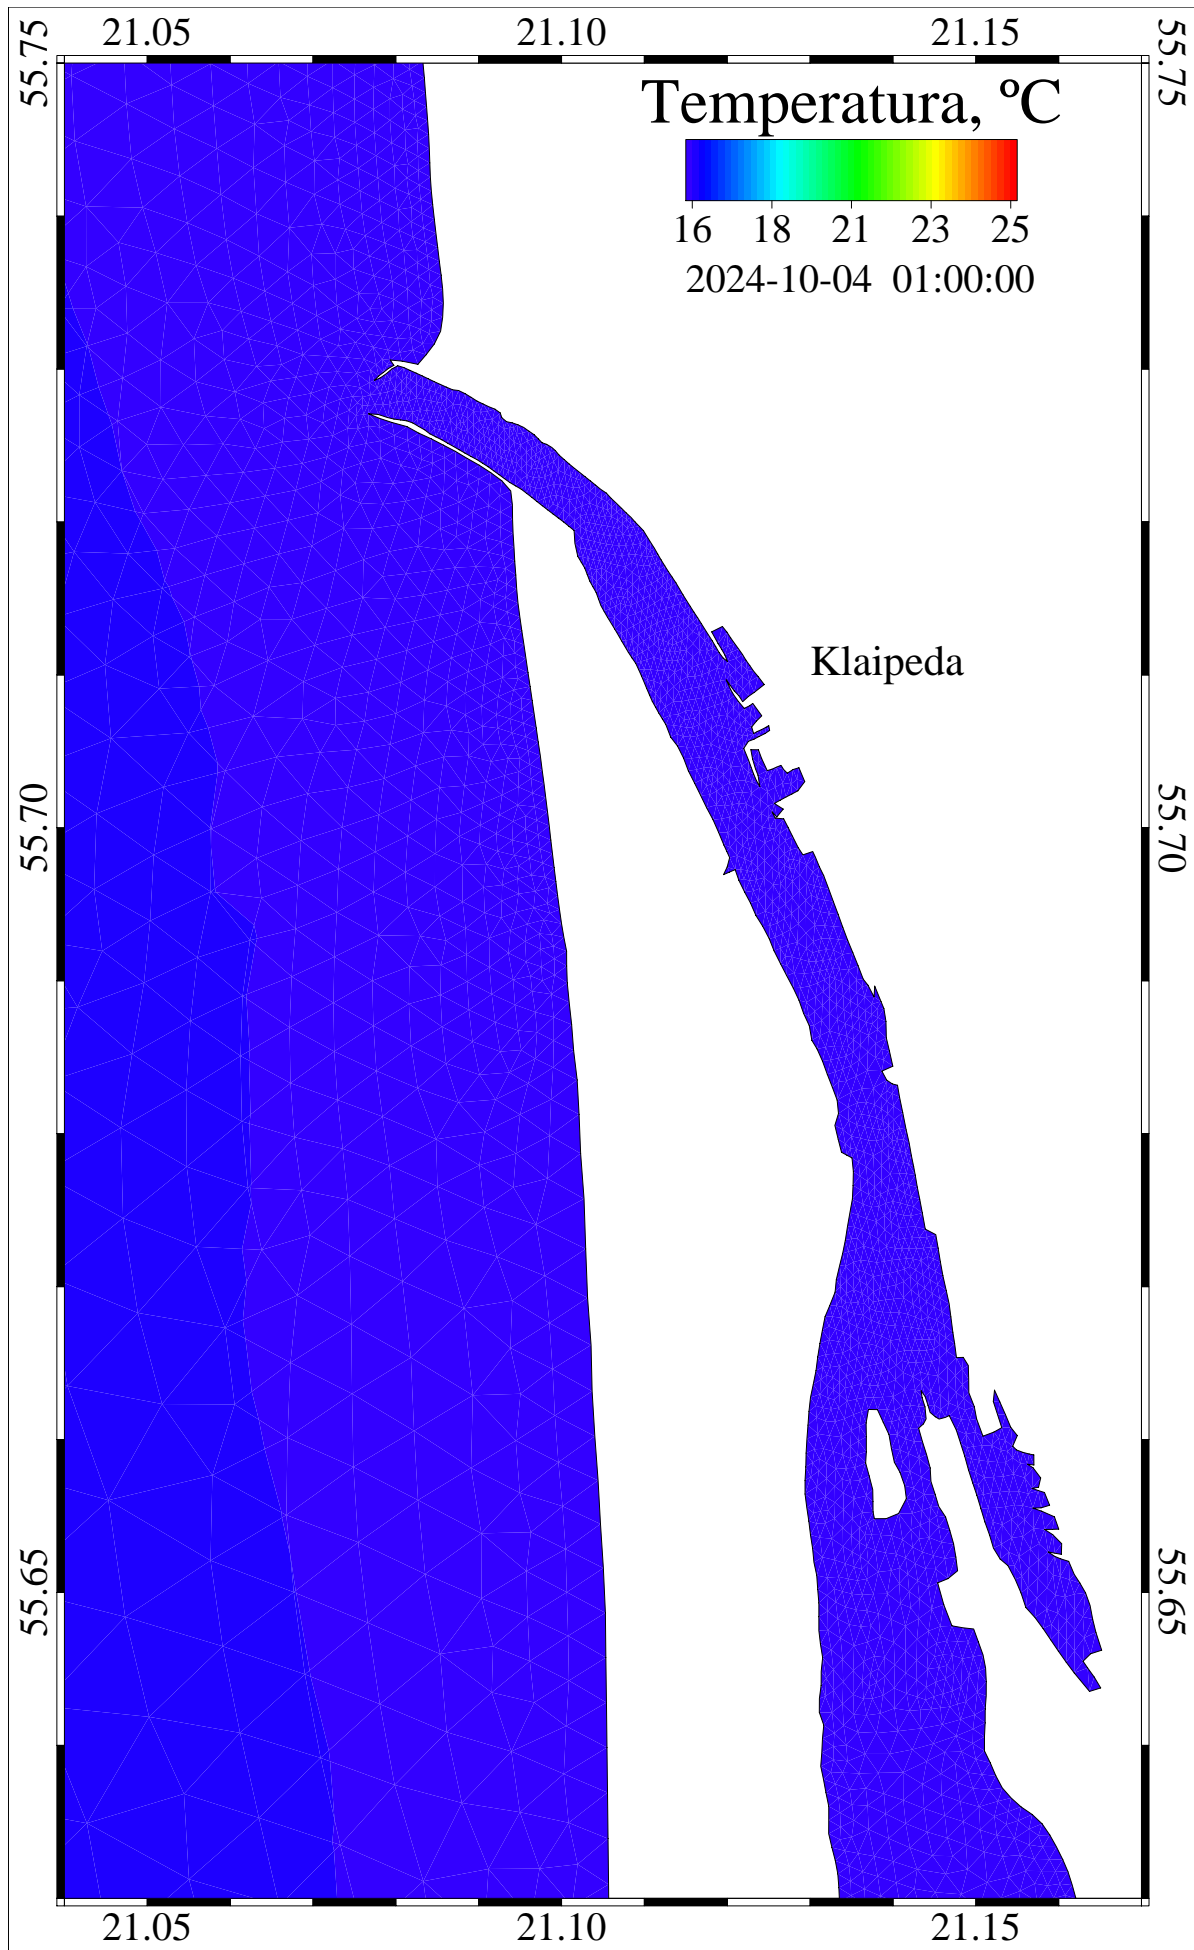

26344800 sec

2024-10-03::22:00:00

level = 0

temperature

Curonian and Baltic Lat/Lon

/scratch/oper/model/20241001_12/operational.ts.shy