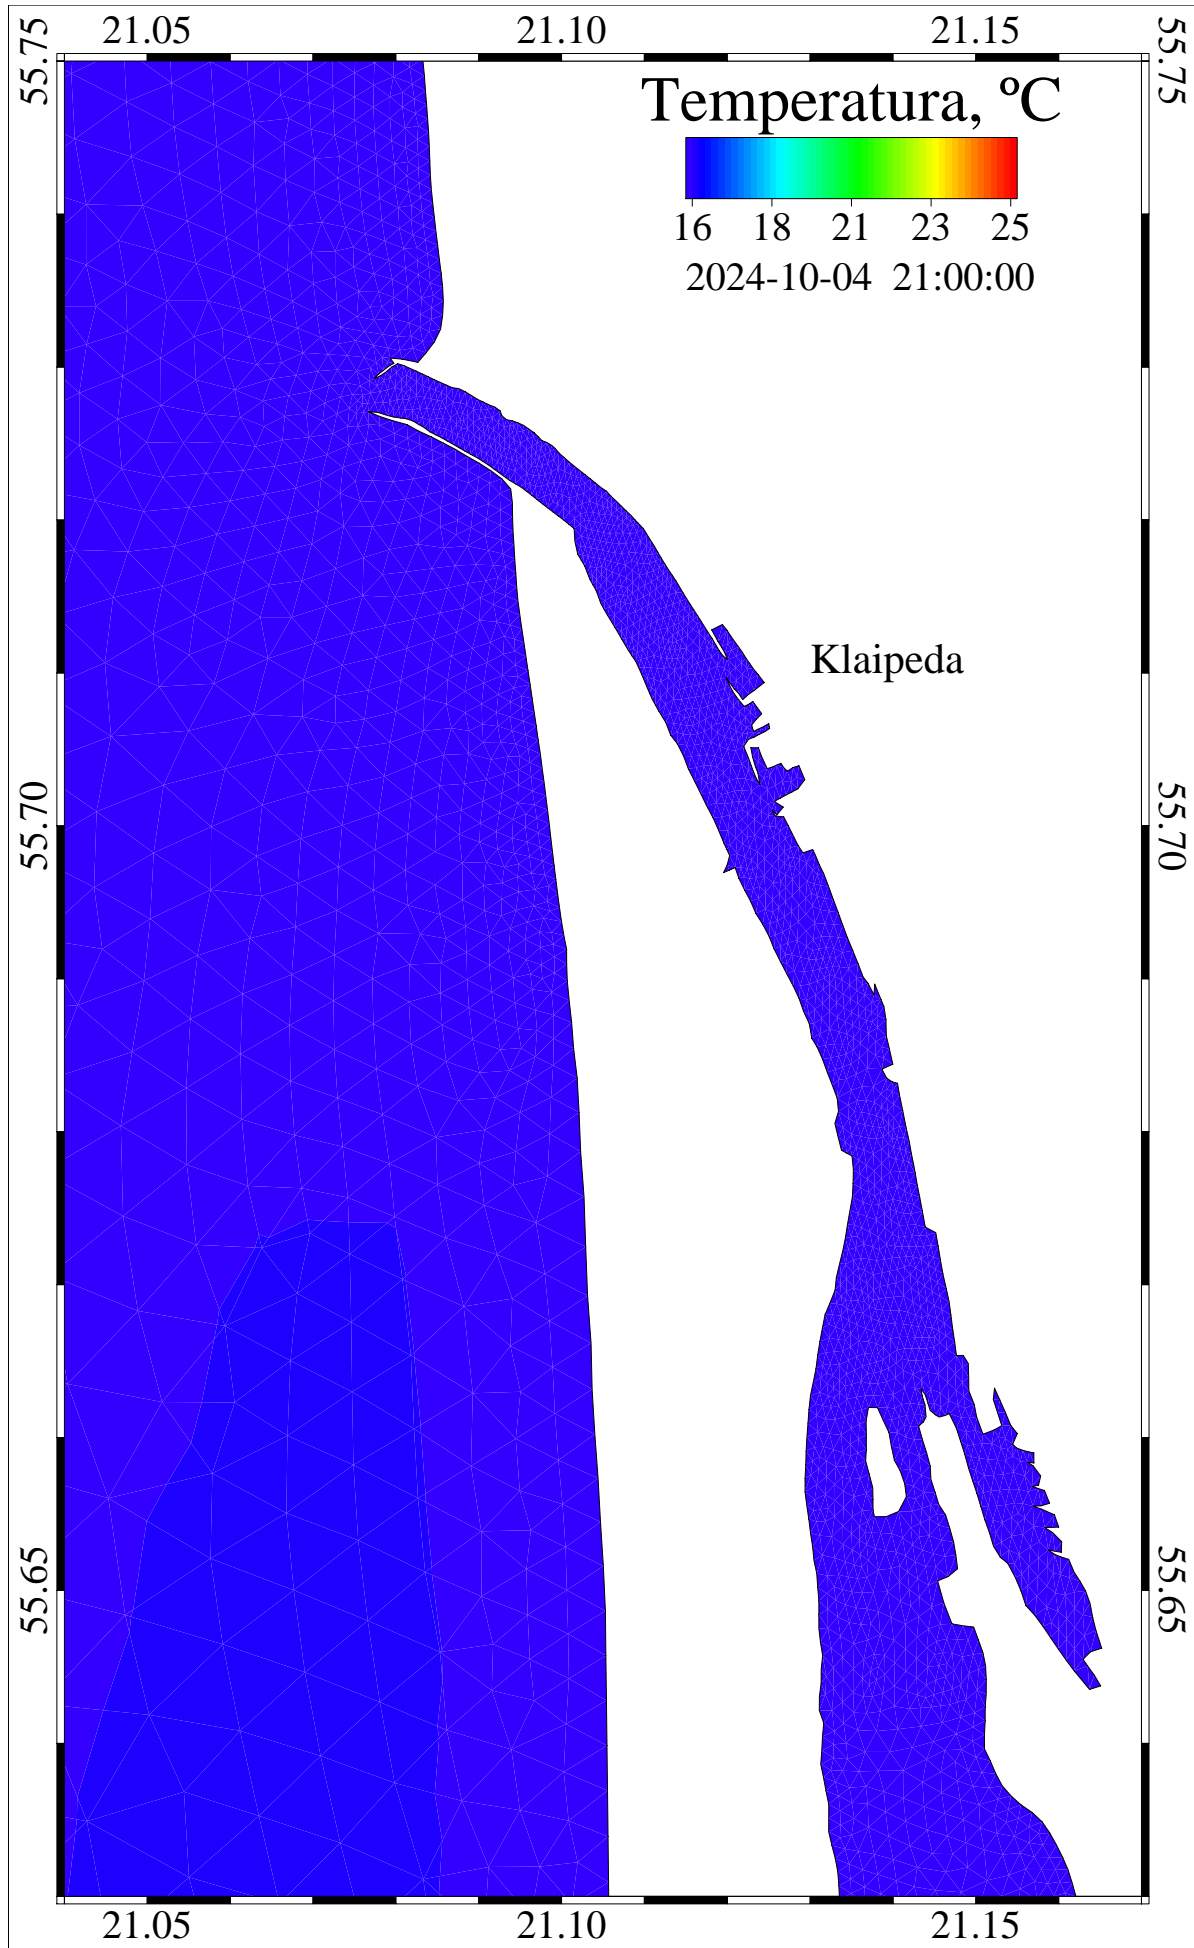

26416800 sec

2024-10-04::18:00:00

level = 0

temperature

Curonian and Baltic Lat/Lon

/scratch/oper/model/20241001_12/operational.ts.shy