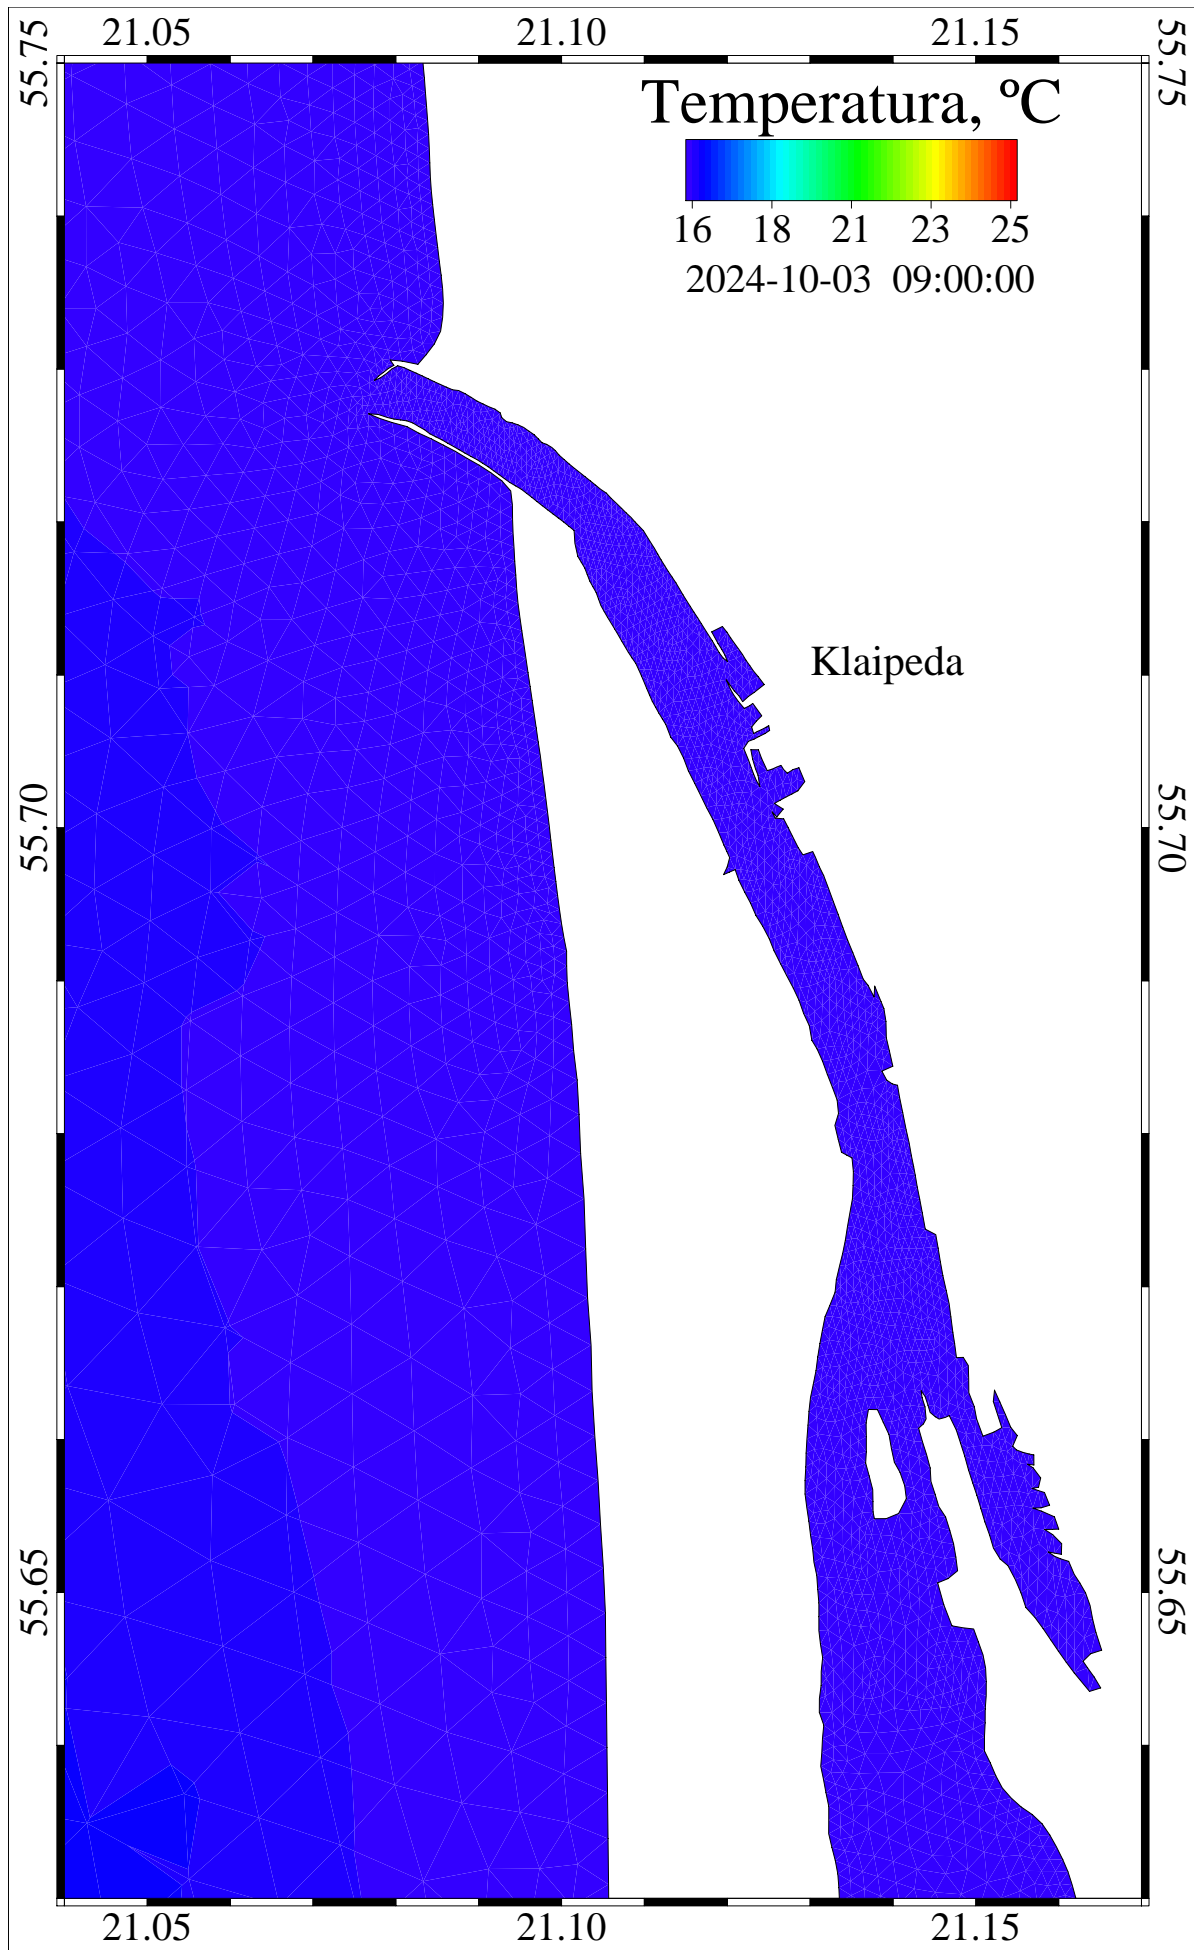

26287200 sec

2024-10-03::06:00:00

level = 0

temperature

Curonian and Baltic Lat/Lon

/scratch/oper/model/20241001_12/operational.ts.shy