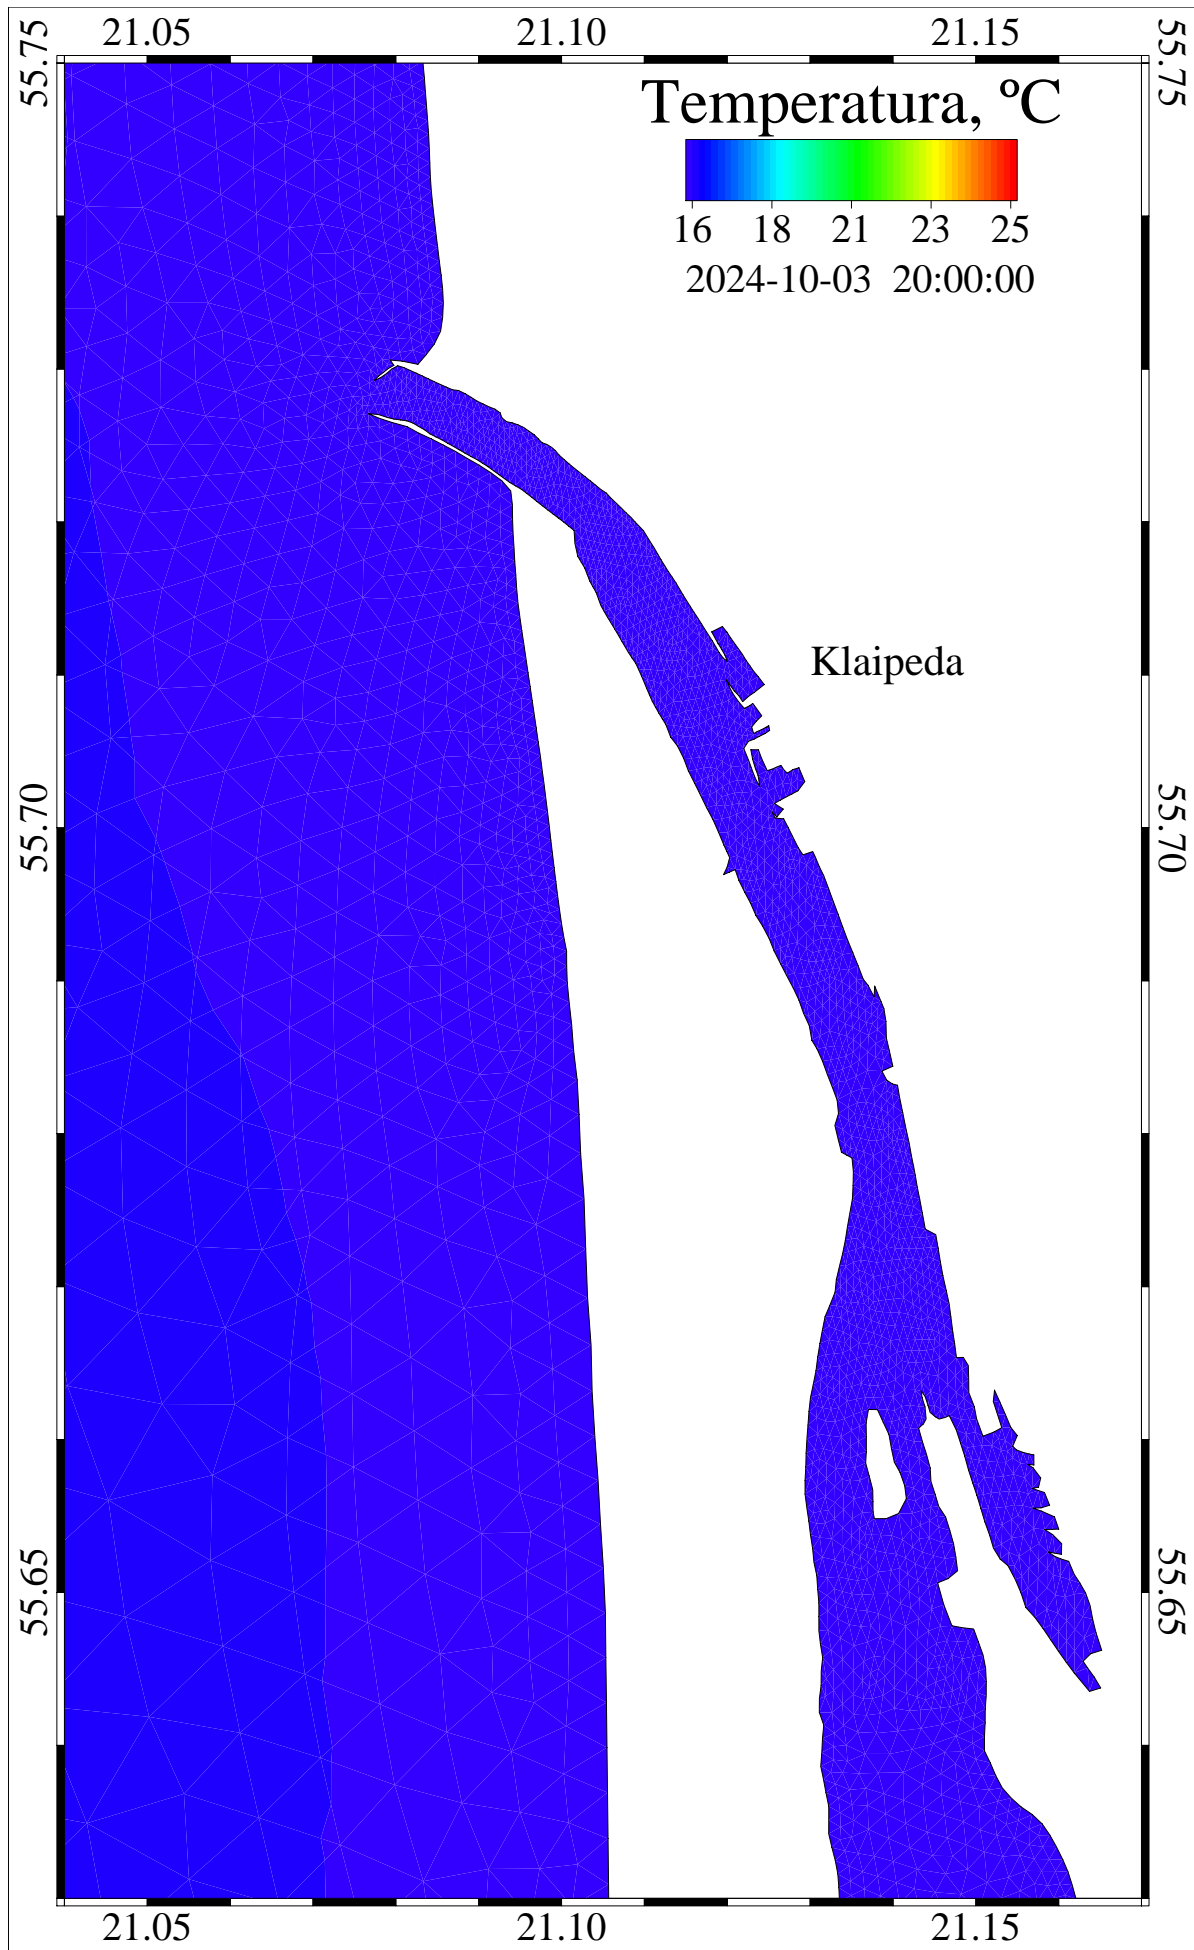

26323200 sec

2024-10-03::16:00:00

level = 0

temperature

Curonian and Baltic Lat/Lon

/scratch/oper/model/20241001\_12/operational.ts.shy

26326800 sec

2024-10-03::17:00:00