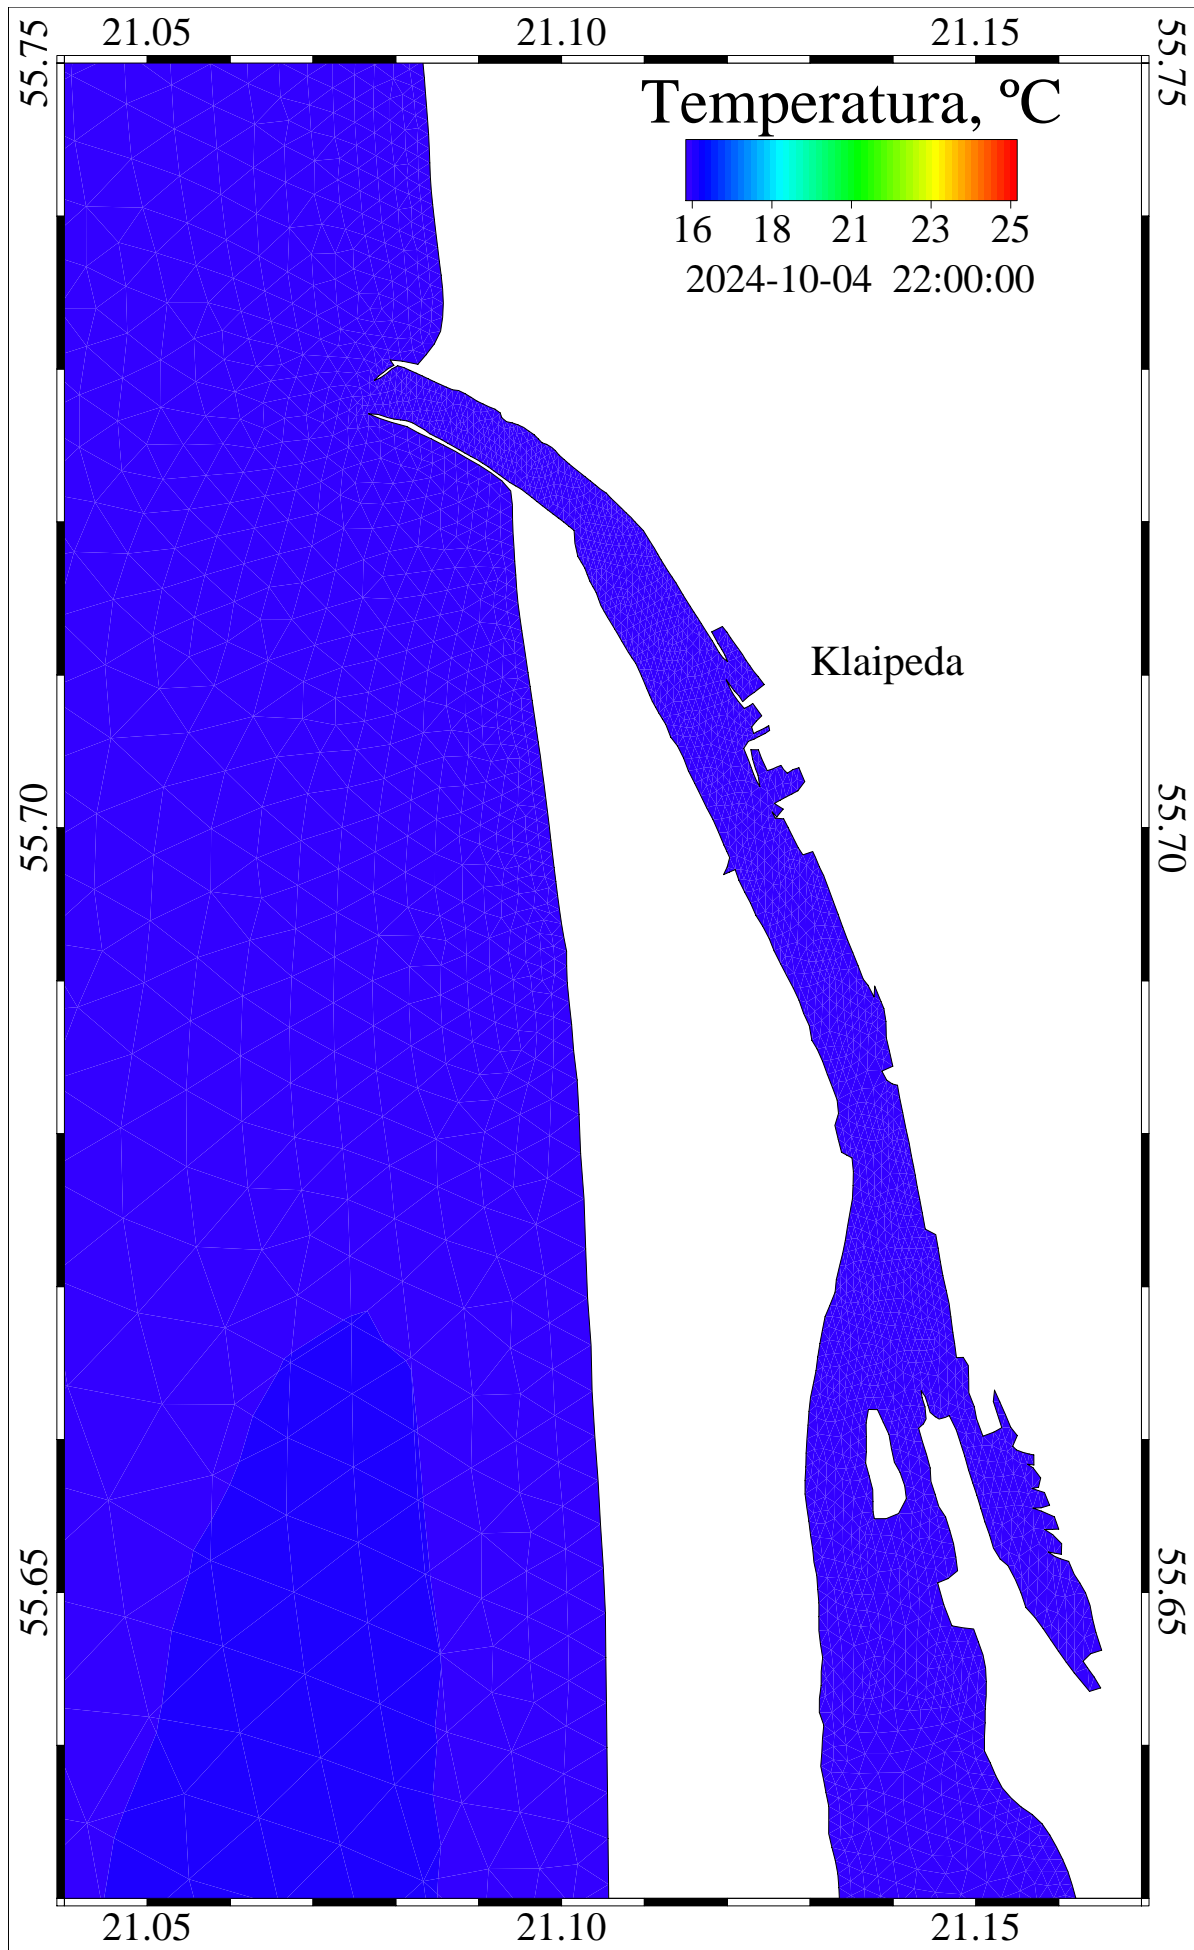

26420400 sec

2024-10-04::19:00:00

level = 0

temperature

Curonian and Baltic Lat/Lon

/scratch/oper/model/20241001_12/operational.ts.shy