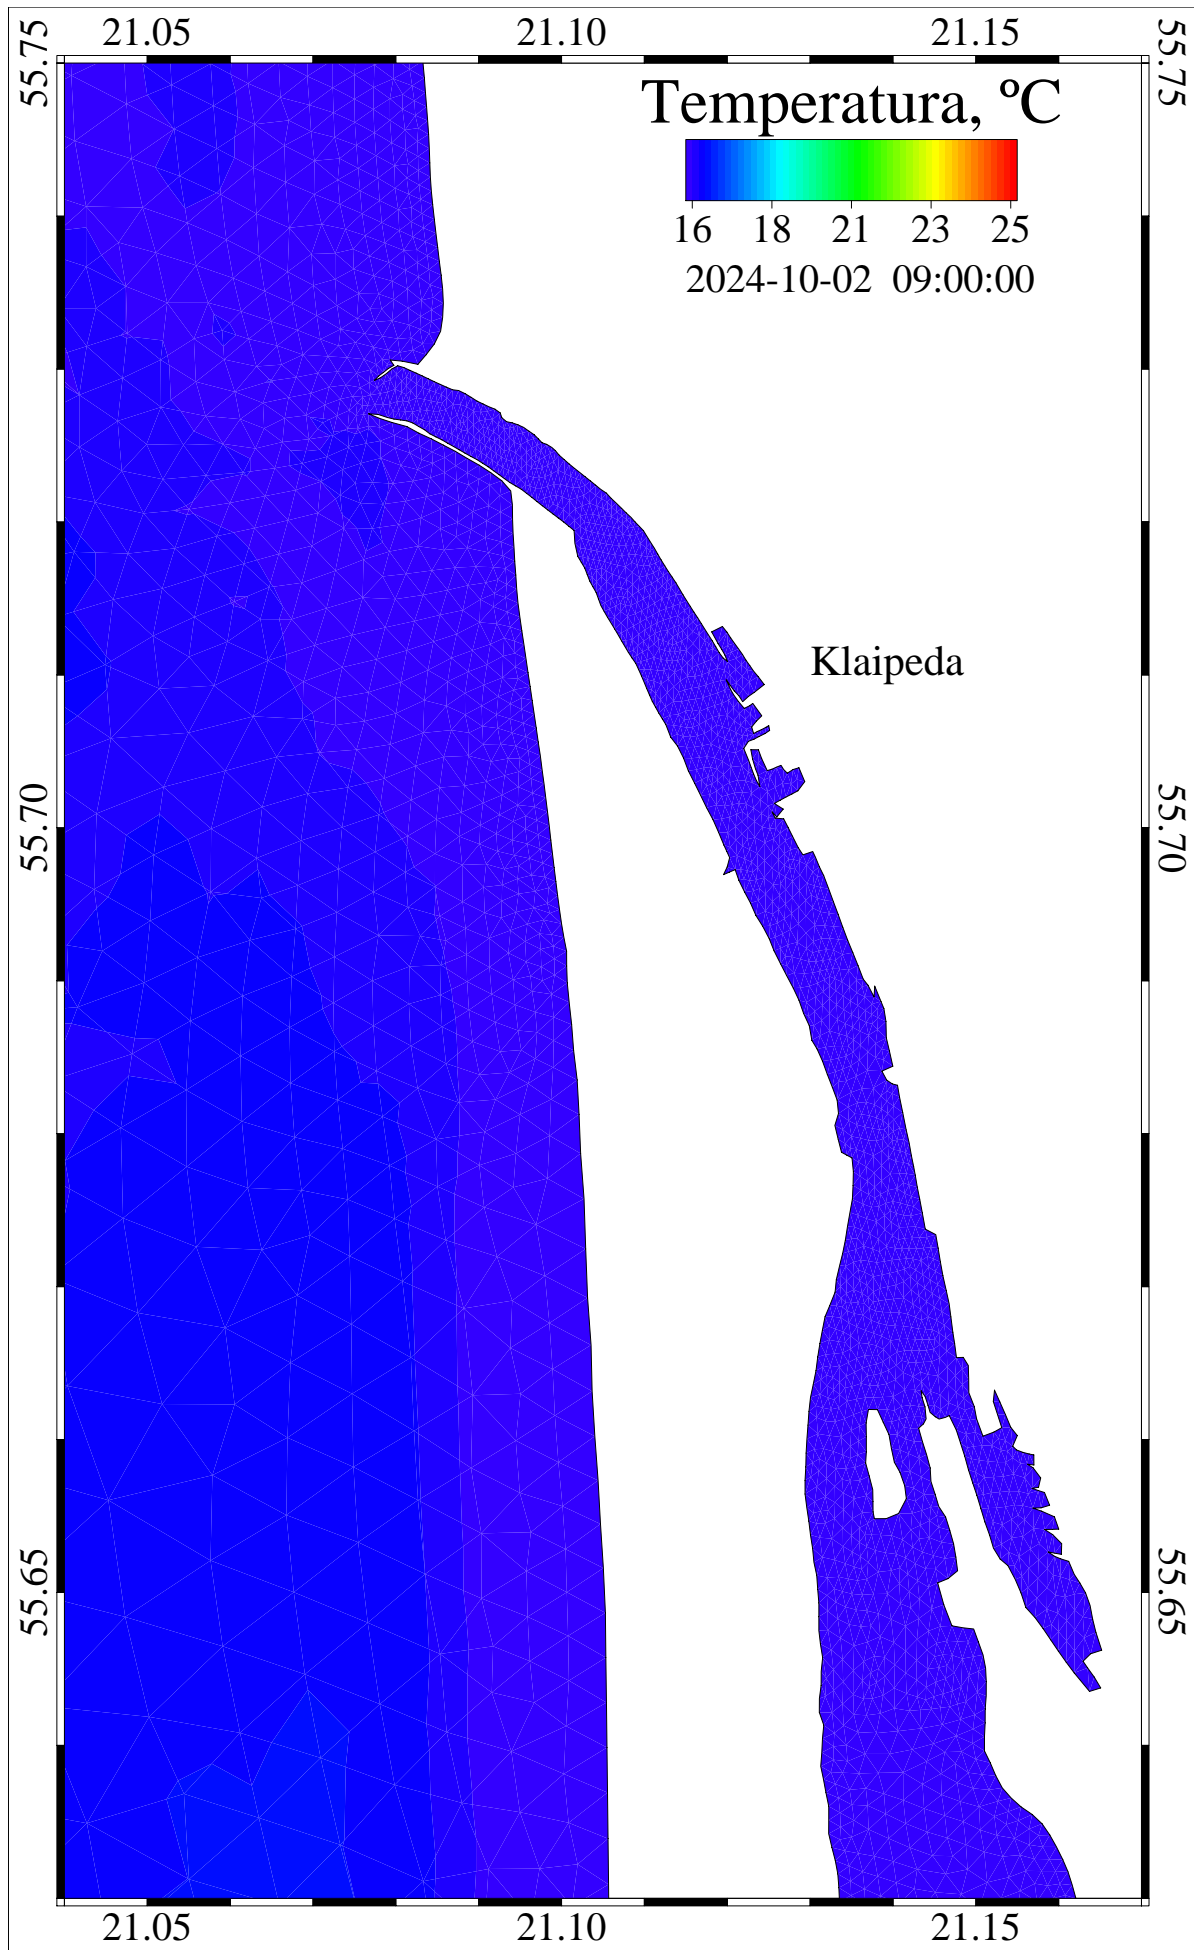

26200800 sec

2024-10-02:06:00:00

level = 0

temperature

Curonian and Baltic Lat/Lon

/scratch/oper/model/20241001_12/operational.ts.shy