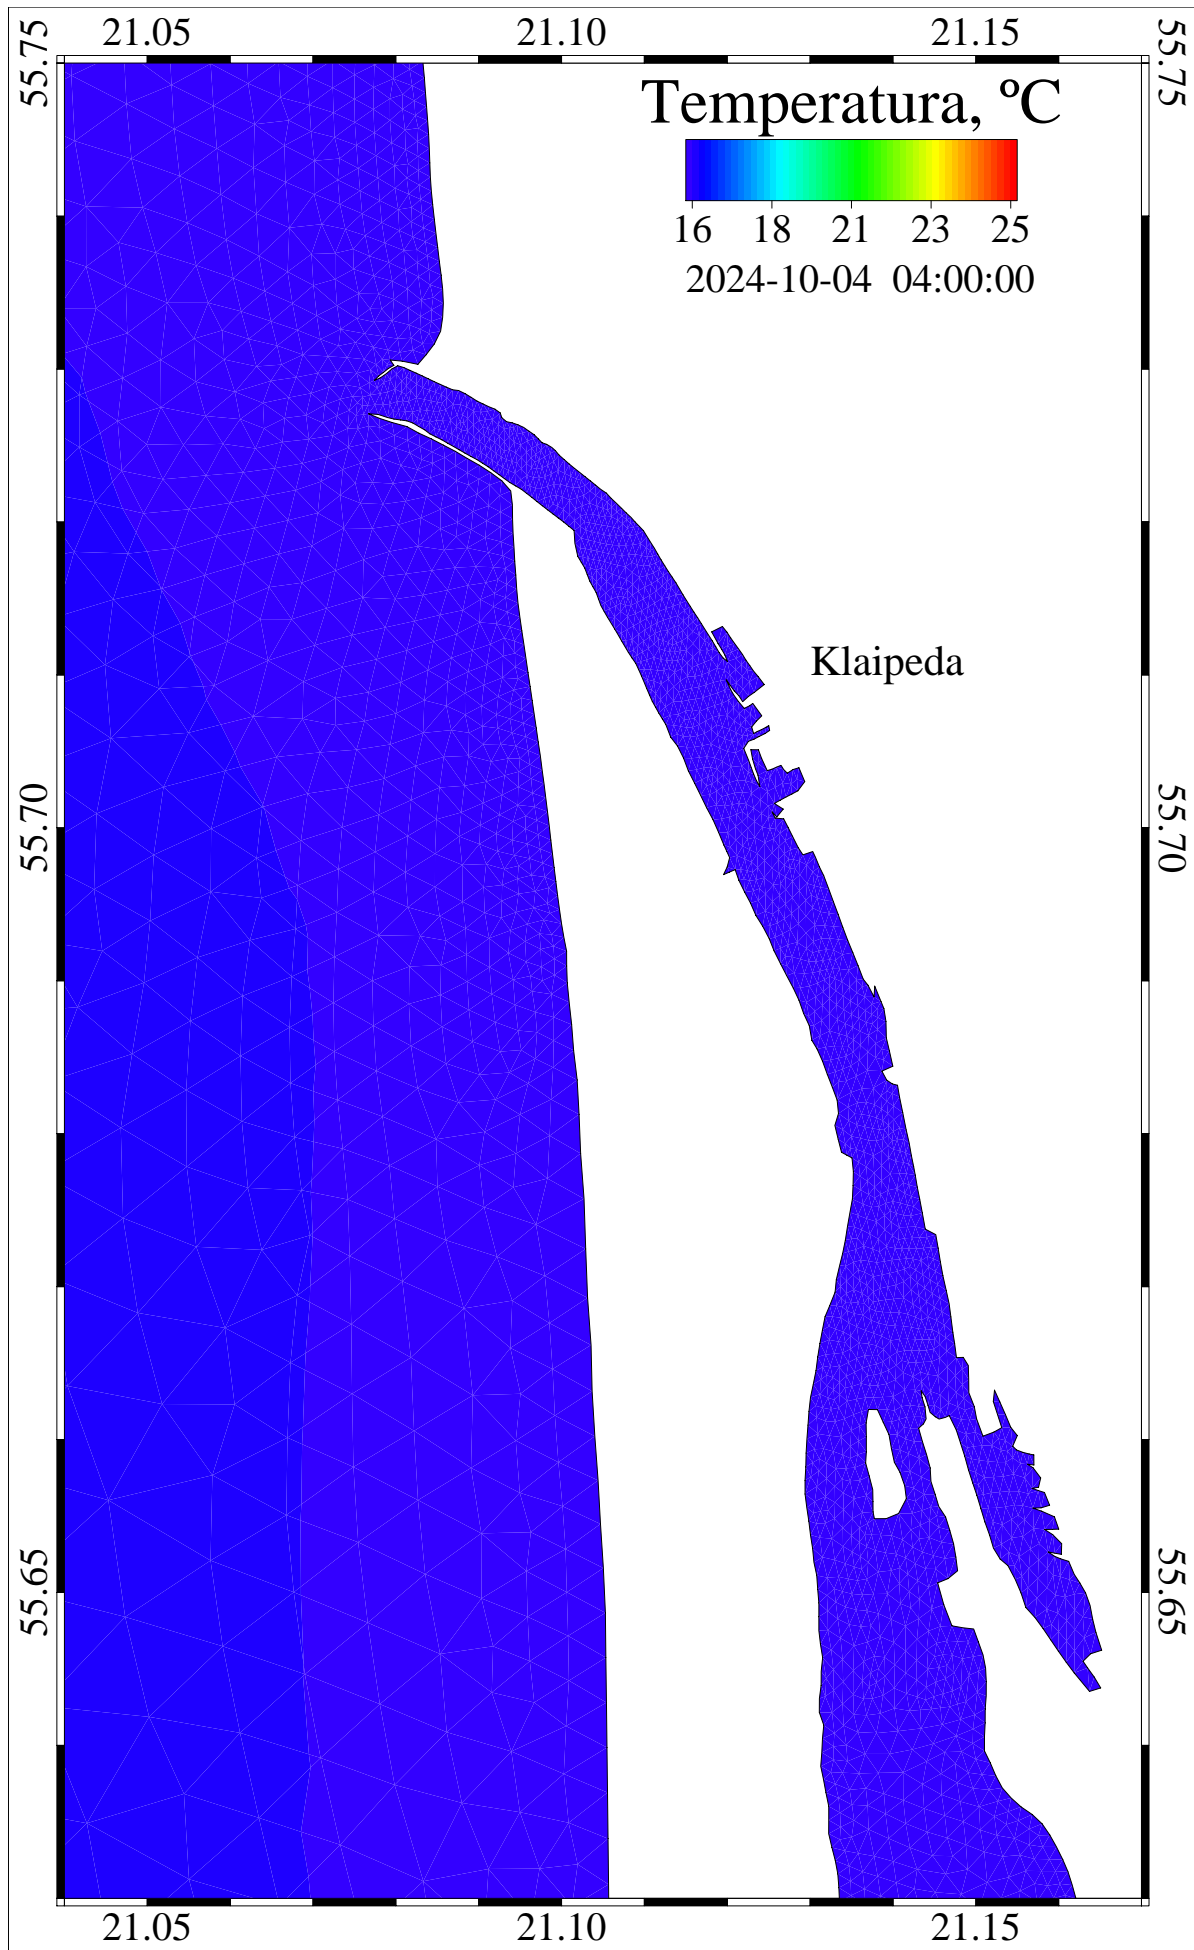

26352000 sec

2024-10-04::00:00:00

level = 0

temperature

Curonian and Baltic Lat/Lon

/scratch/oper/model/20241001\_12/operational.ts.shy

26355600 sec

2024-10-04::01:00:00