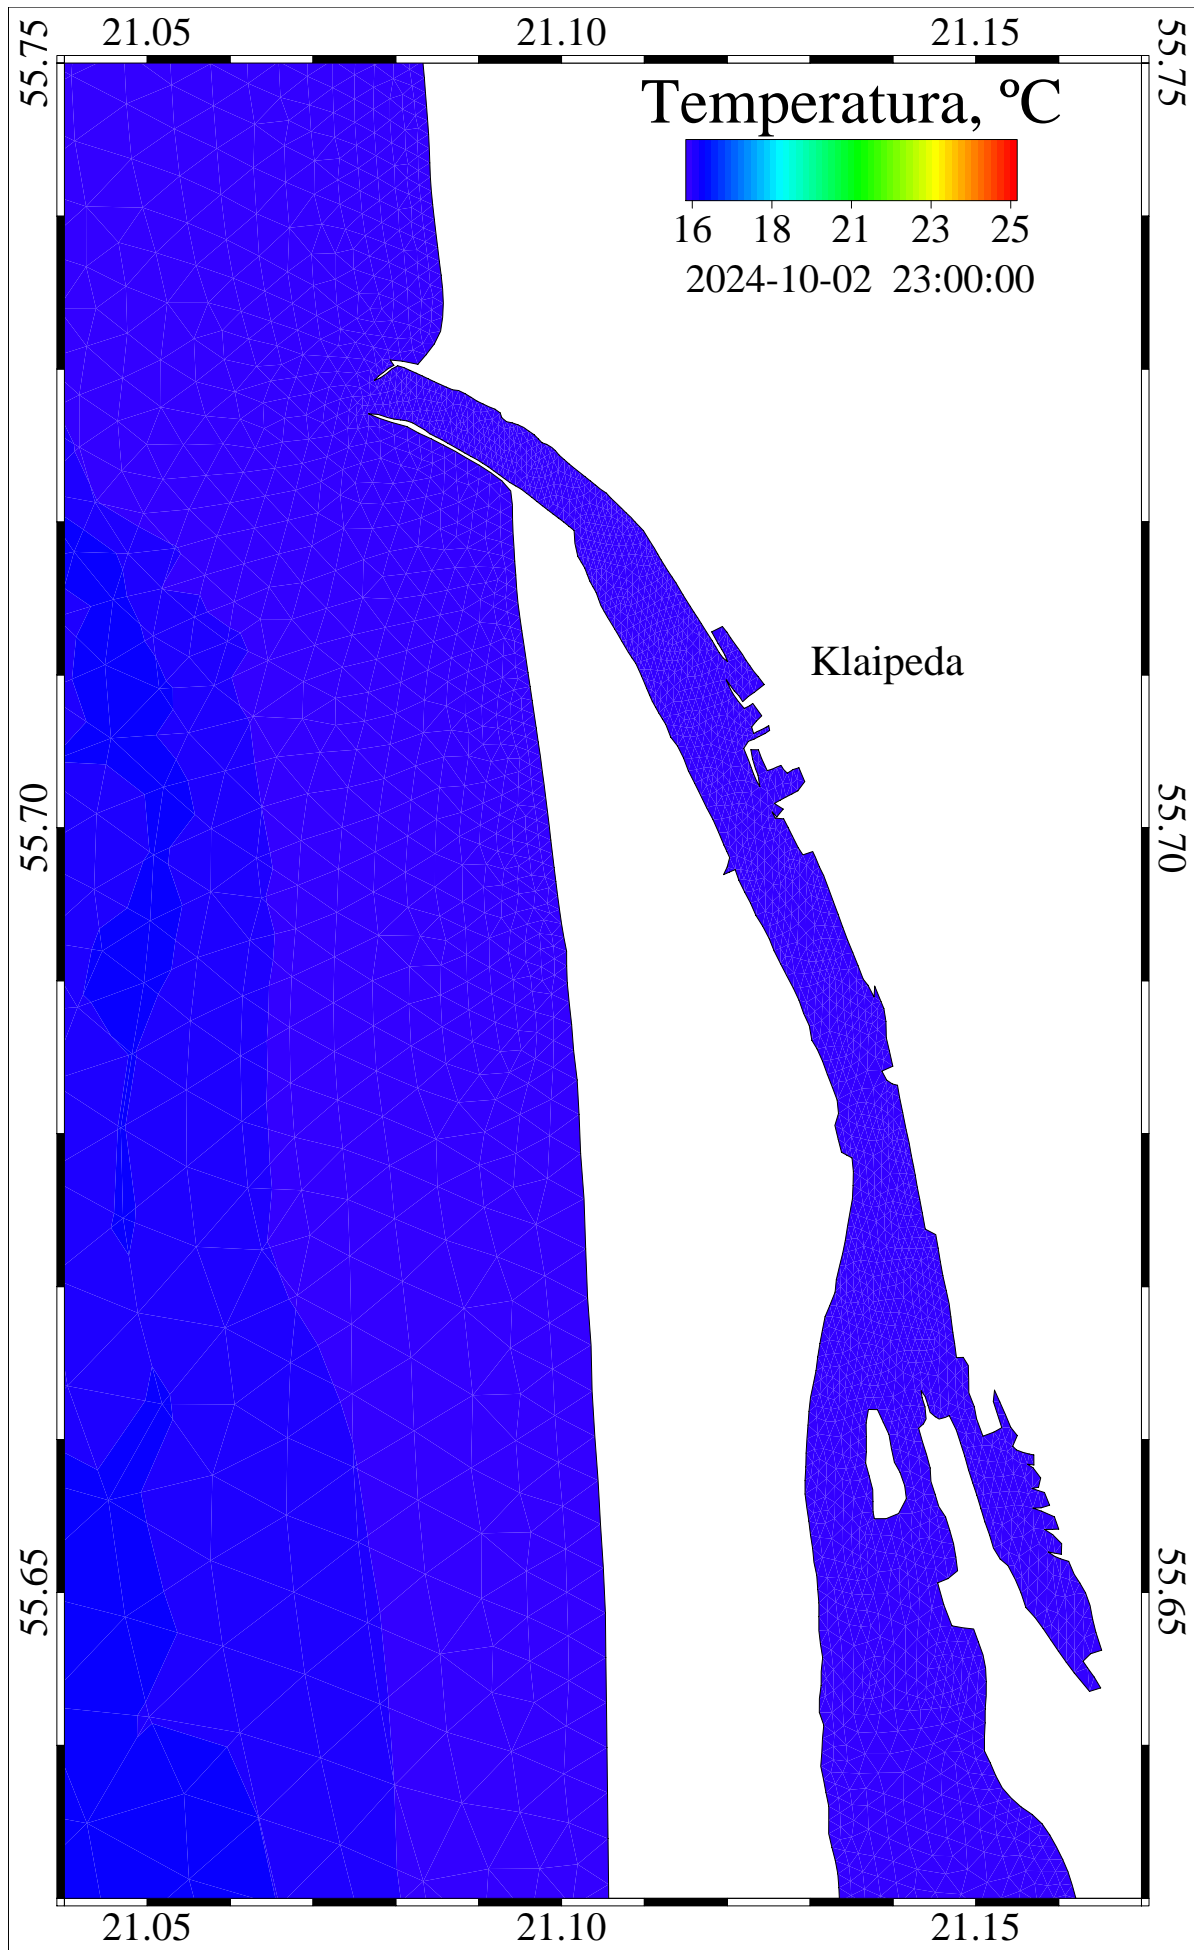

Curonian and Baltic Lat/Lon

/scratch/oper/model/20241001\_12/operational.ts.shy

26247600 sec

2024-10-02::19:00:00

level = 0

temperature

Curonian and Baltic Lat/Lon

/scratch/oper/model/20241001\_12/operational.ts.shy