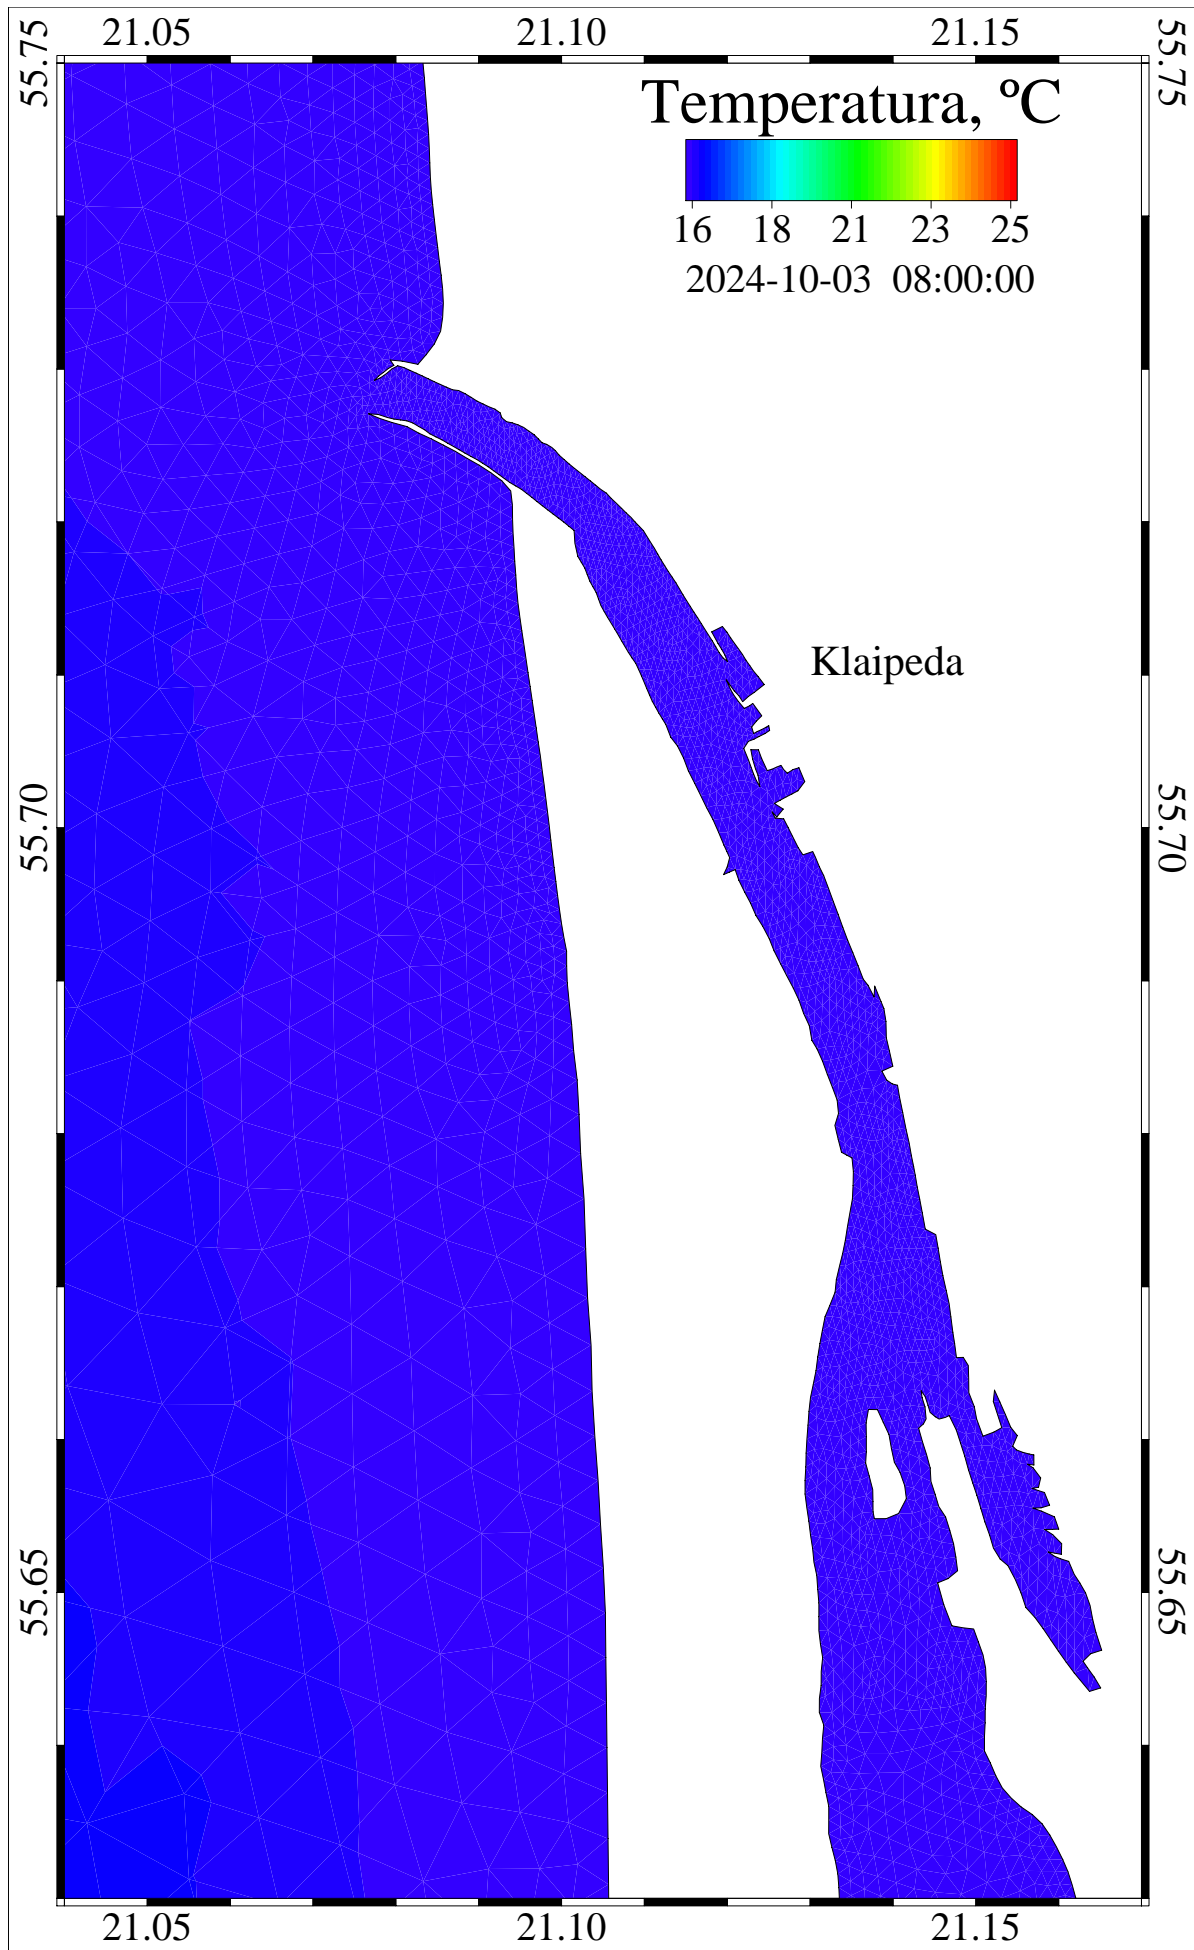

26280000 sec

2024-10-03::04:00:00

level = 0

temperature

Curonian and Baltic Lat/Lon

/scratch/oper/model/20241001\_12/operational.ts.shy

26283600 sec

2024-10-03::05:00:00