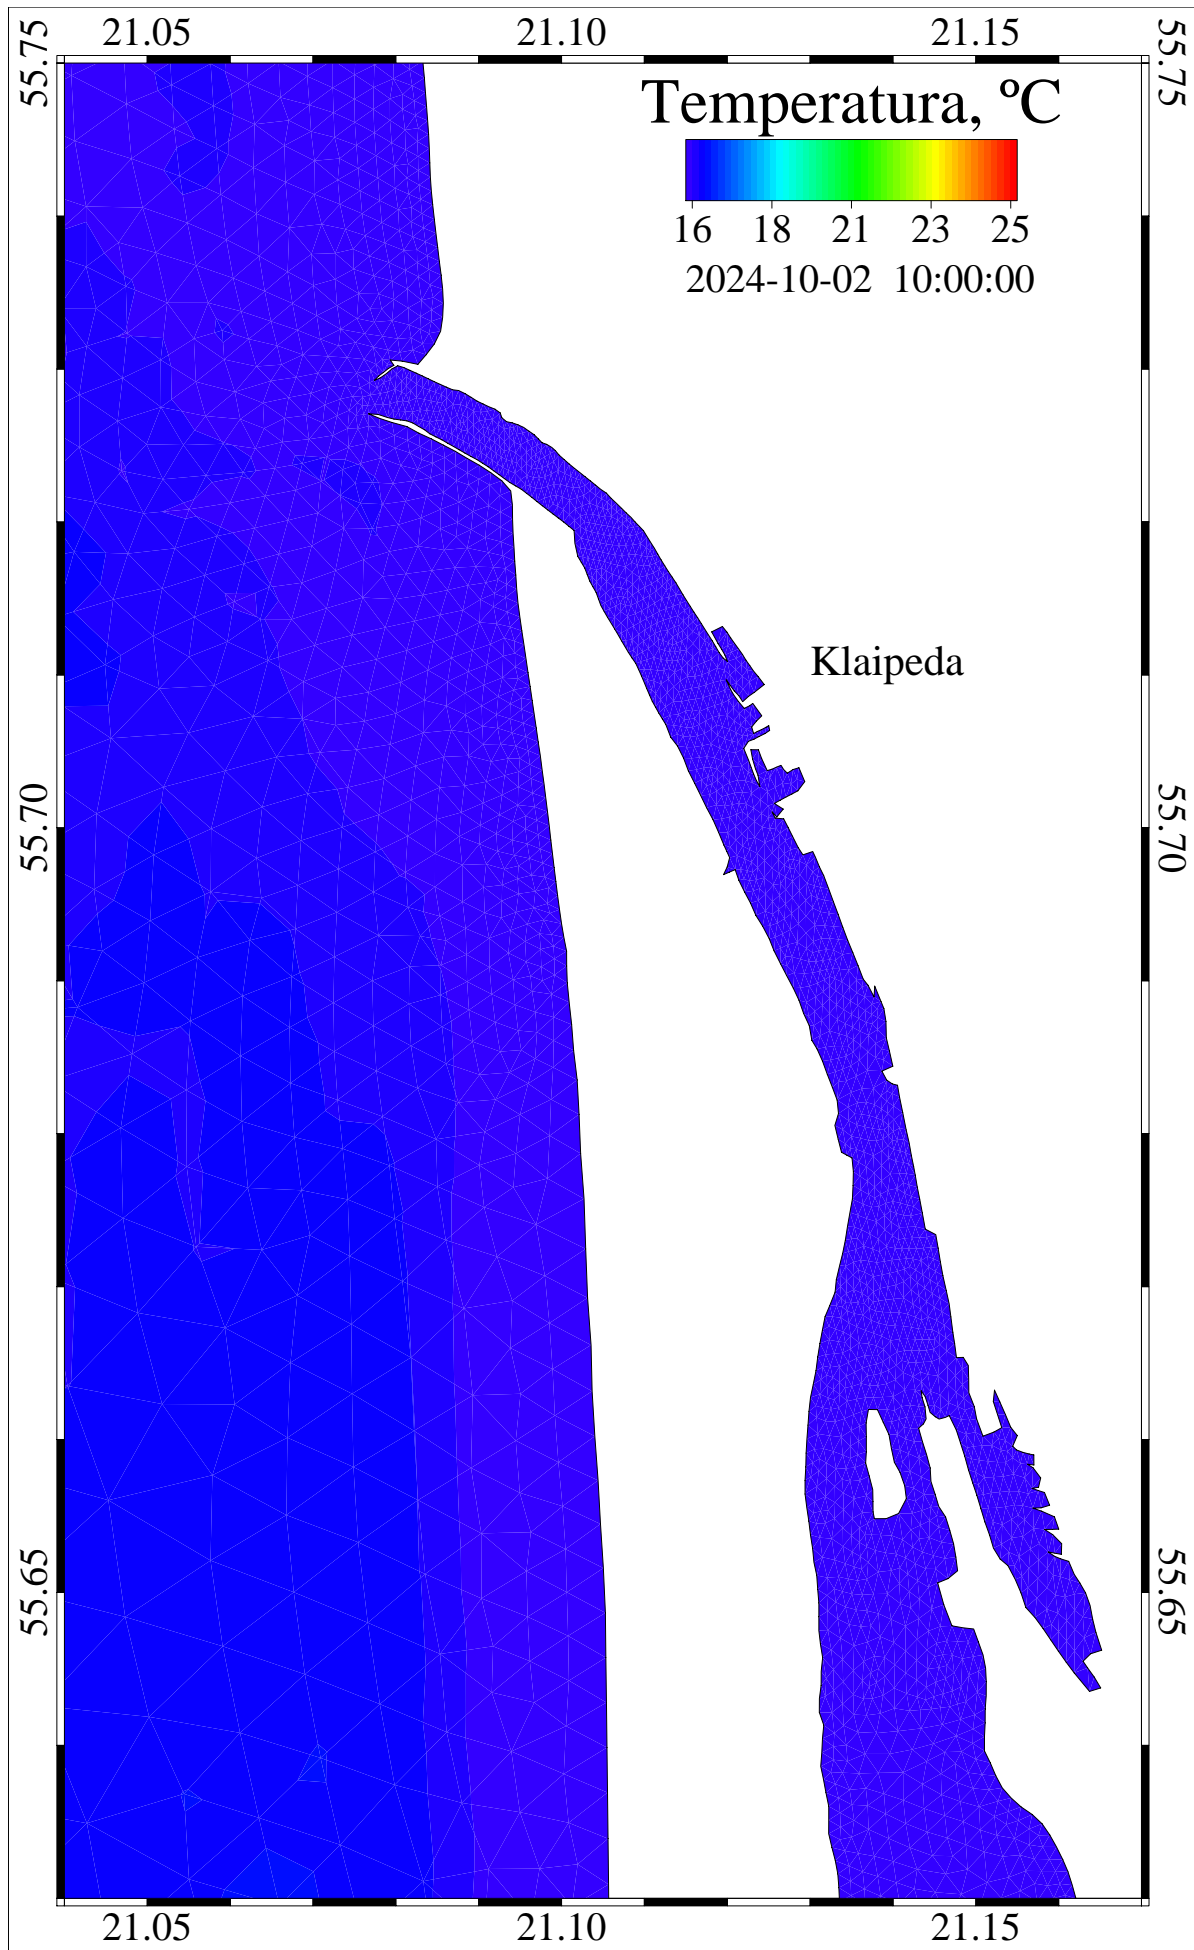

26204400 sec

2024-10-02:07:00:00

level = 0

temperature

Curonian and Baltic Lat/Lon

/scratch/oper/model/20241001_12/operational.ts.shy