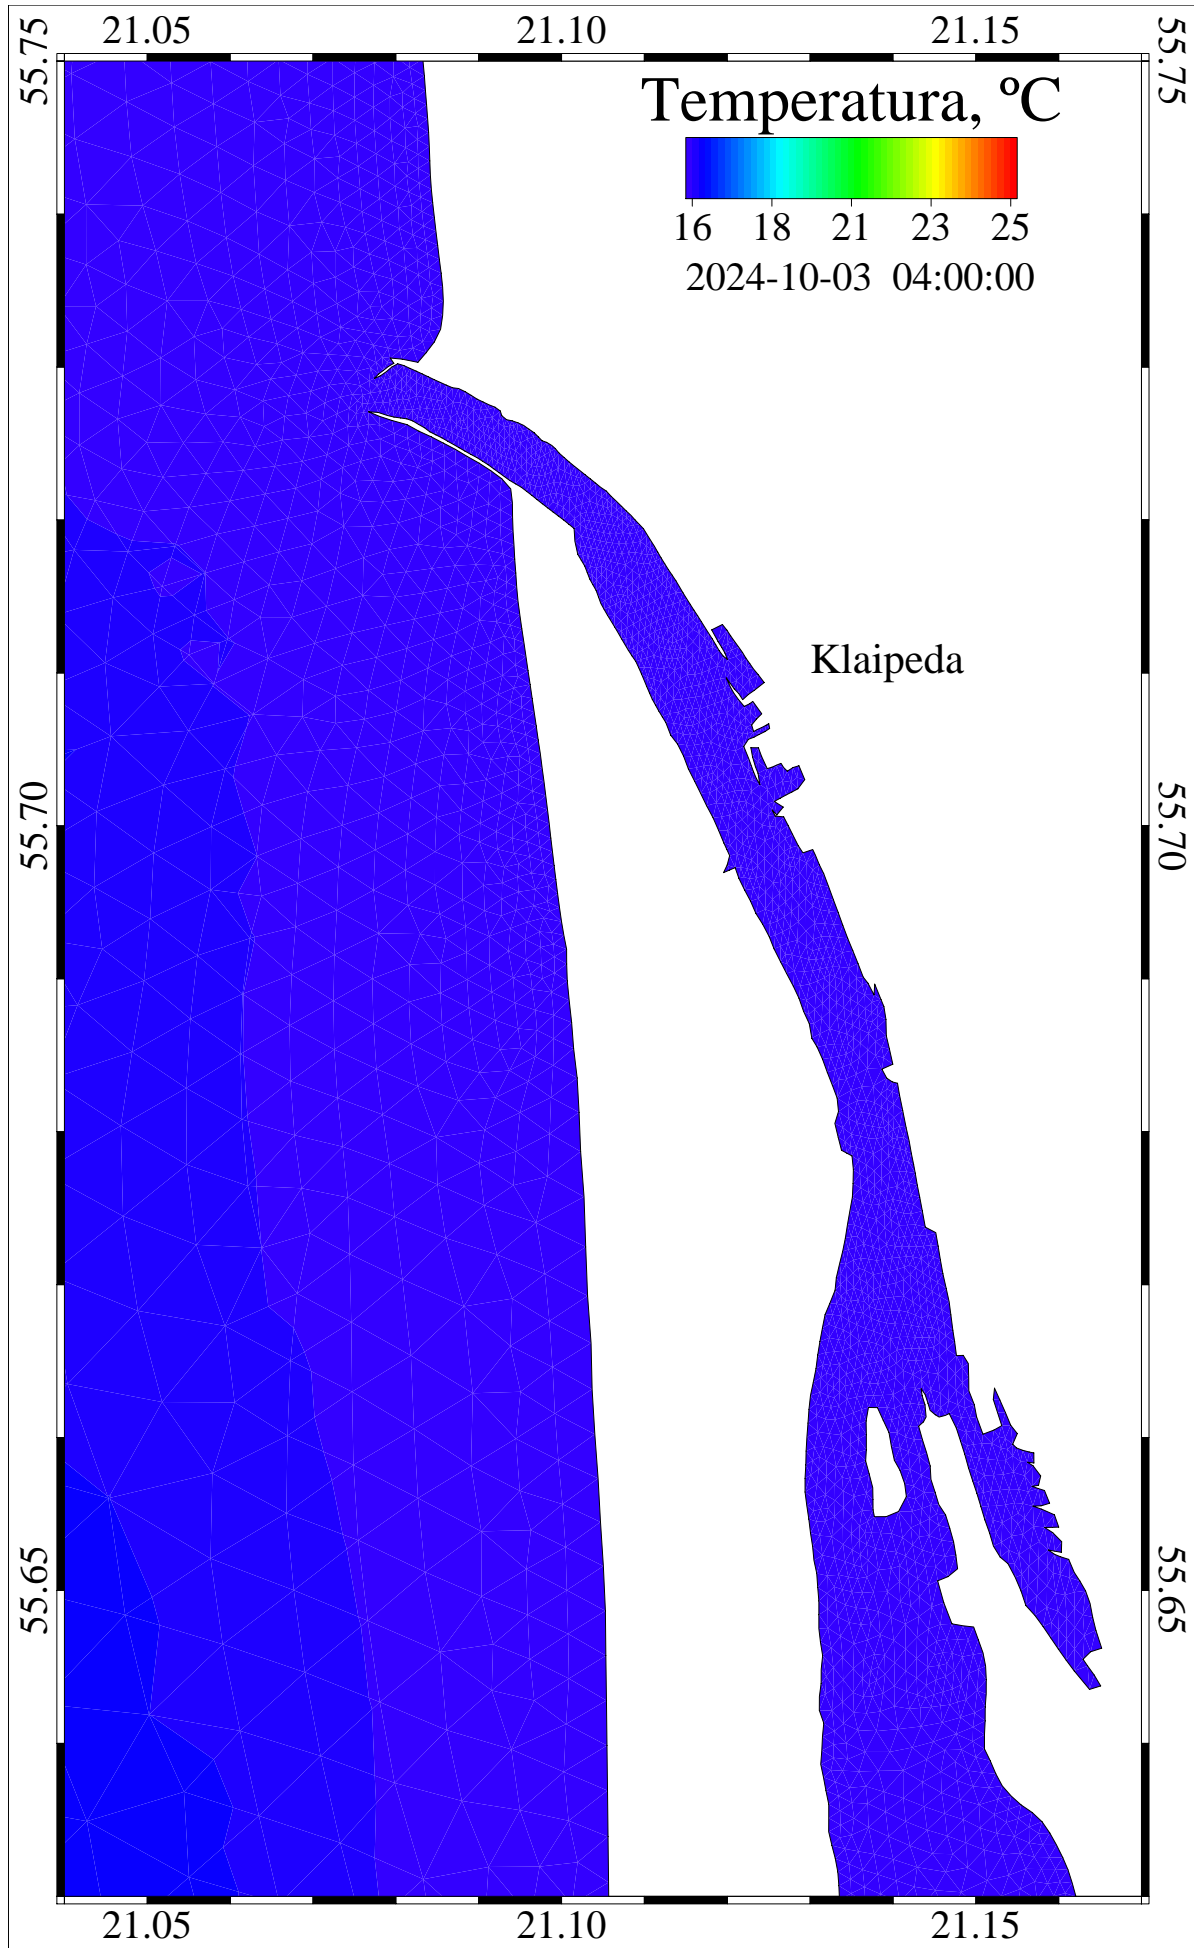

26265600 sec

2024-10-03::00:00:00

level = 0

temperature

Curonian and Baltic Lat/Lon

/scratch/oper/model/20241001\_12/operational.ts.shy

26269200 sec

2024-10-03::01:00:00