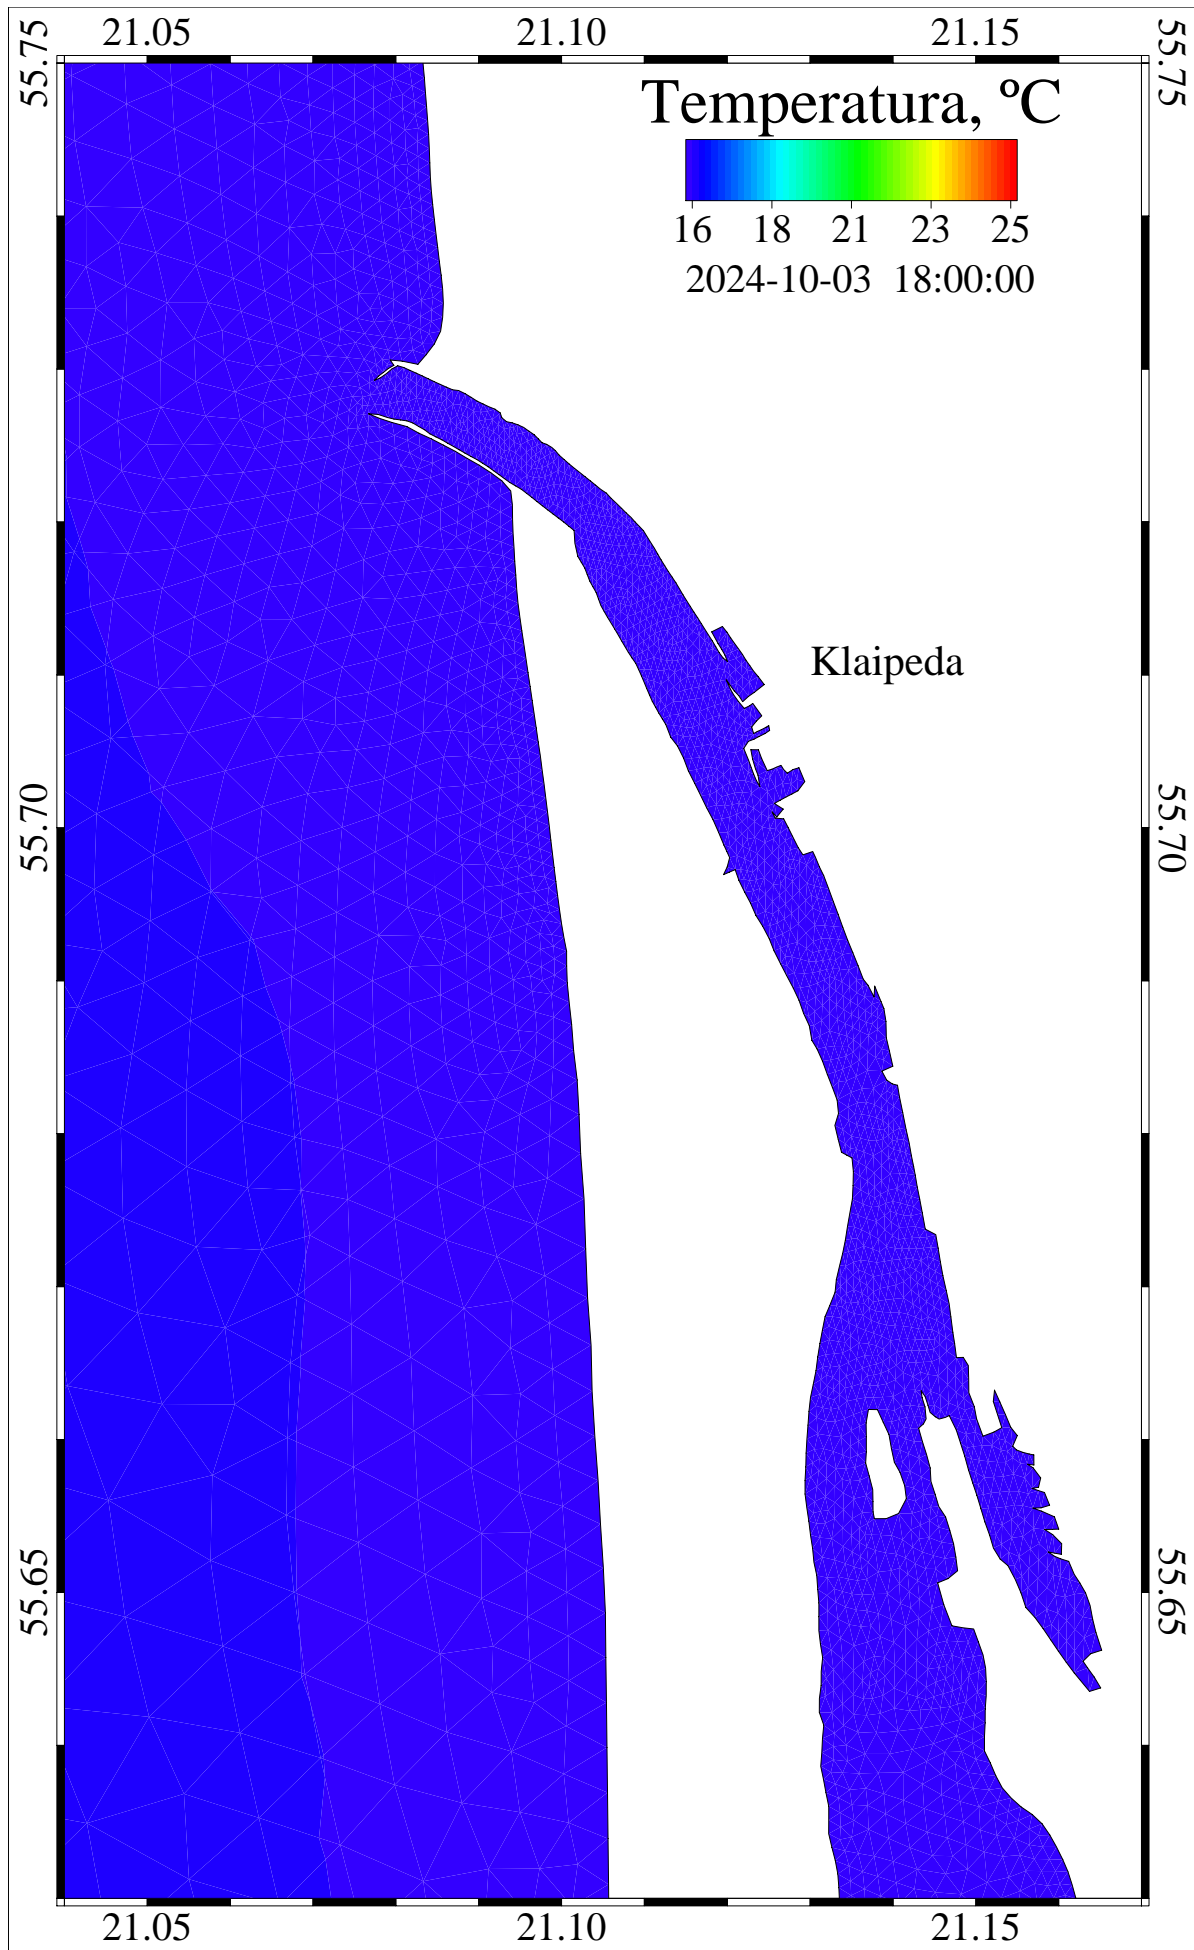

26319600 sec

2024-10-03::15:00:00

level = 0

temperature

Curonian and Baltic Lat/Lon

/scratch/oper/model/20241001_12/operational.ts.shy