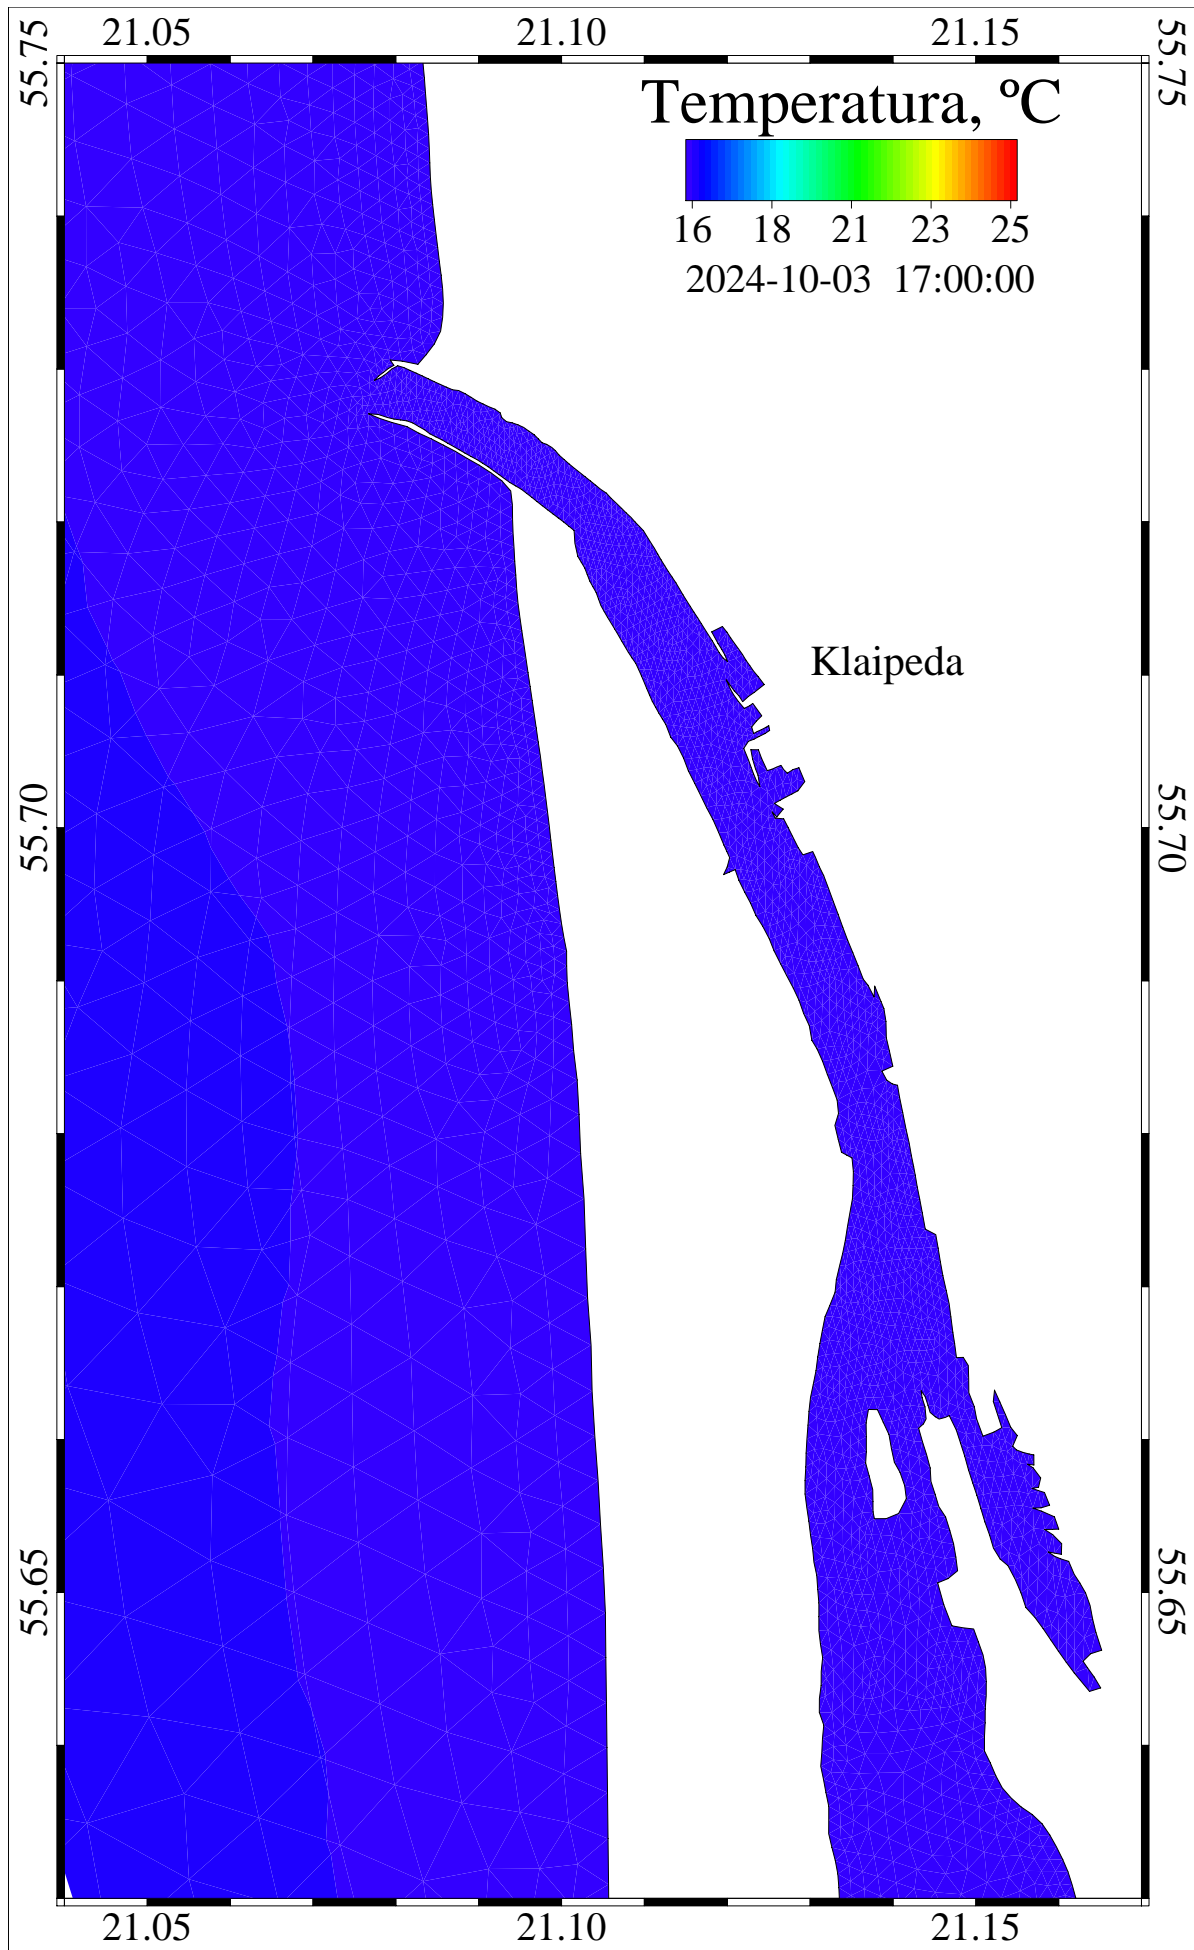

26316000 sec

2024-10-03::14:00:00

level = 0

temperature

Curonian and Baltic Lat/Lon

/scratch/oper/model/20241001_12/operational.ts.shy