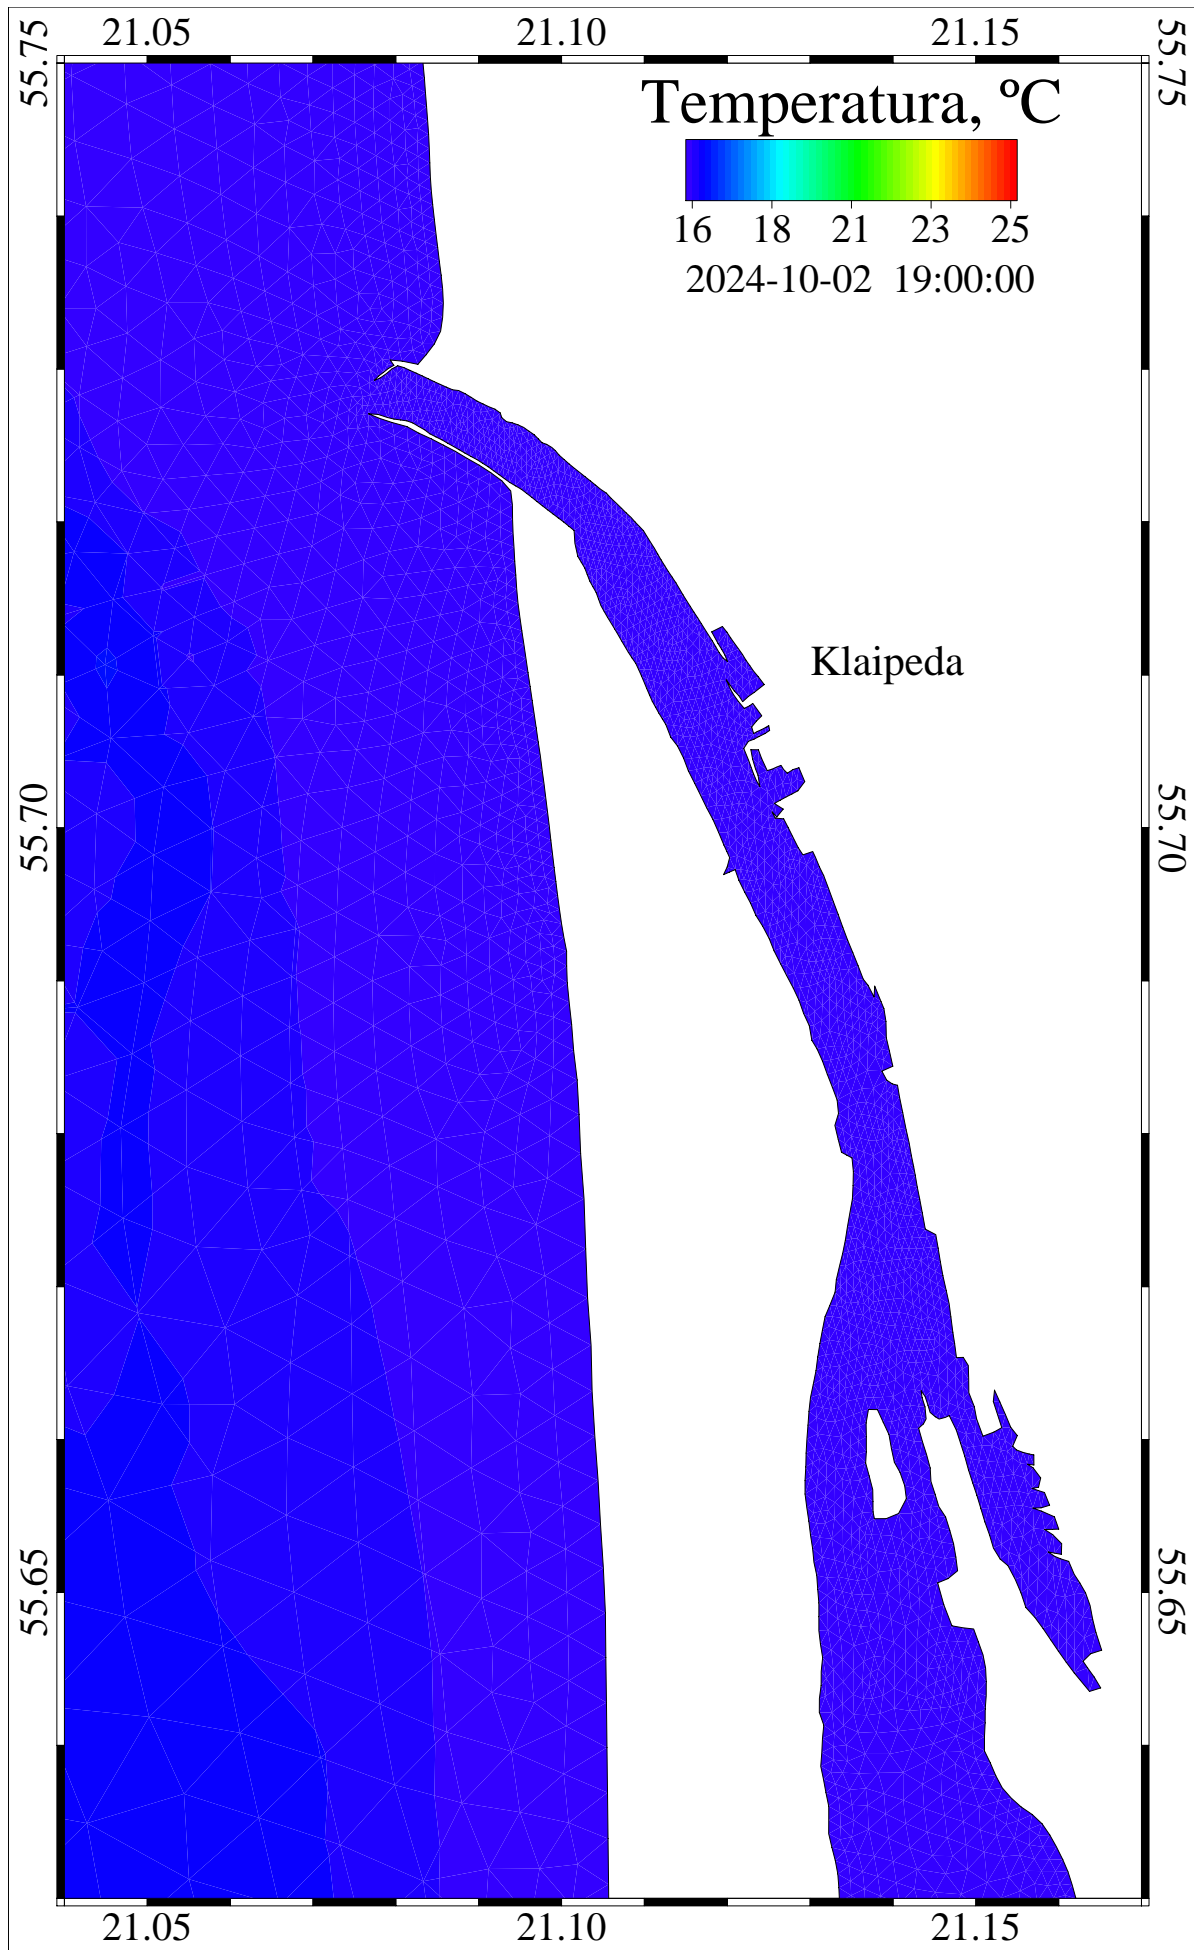

Curonian and Baltic Lat/Lon

/scratch/oper/model/20241001\_12/operational.ts.shy

26233200 sec

2024-10-02::15:00:00

level = 0

temperature

Curonian and Baltic Lat/Lon

/scratch/oper/model/20241001\_12/operational.ts.shy