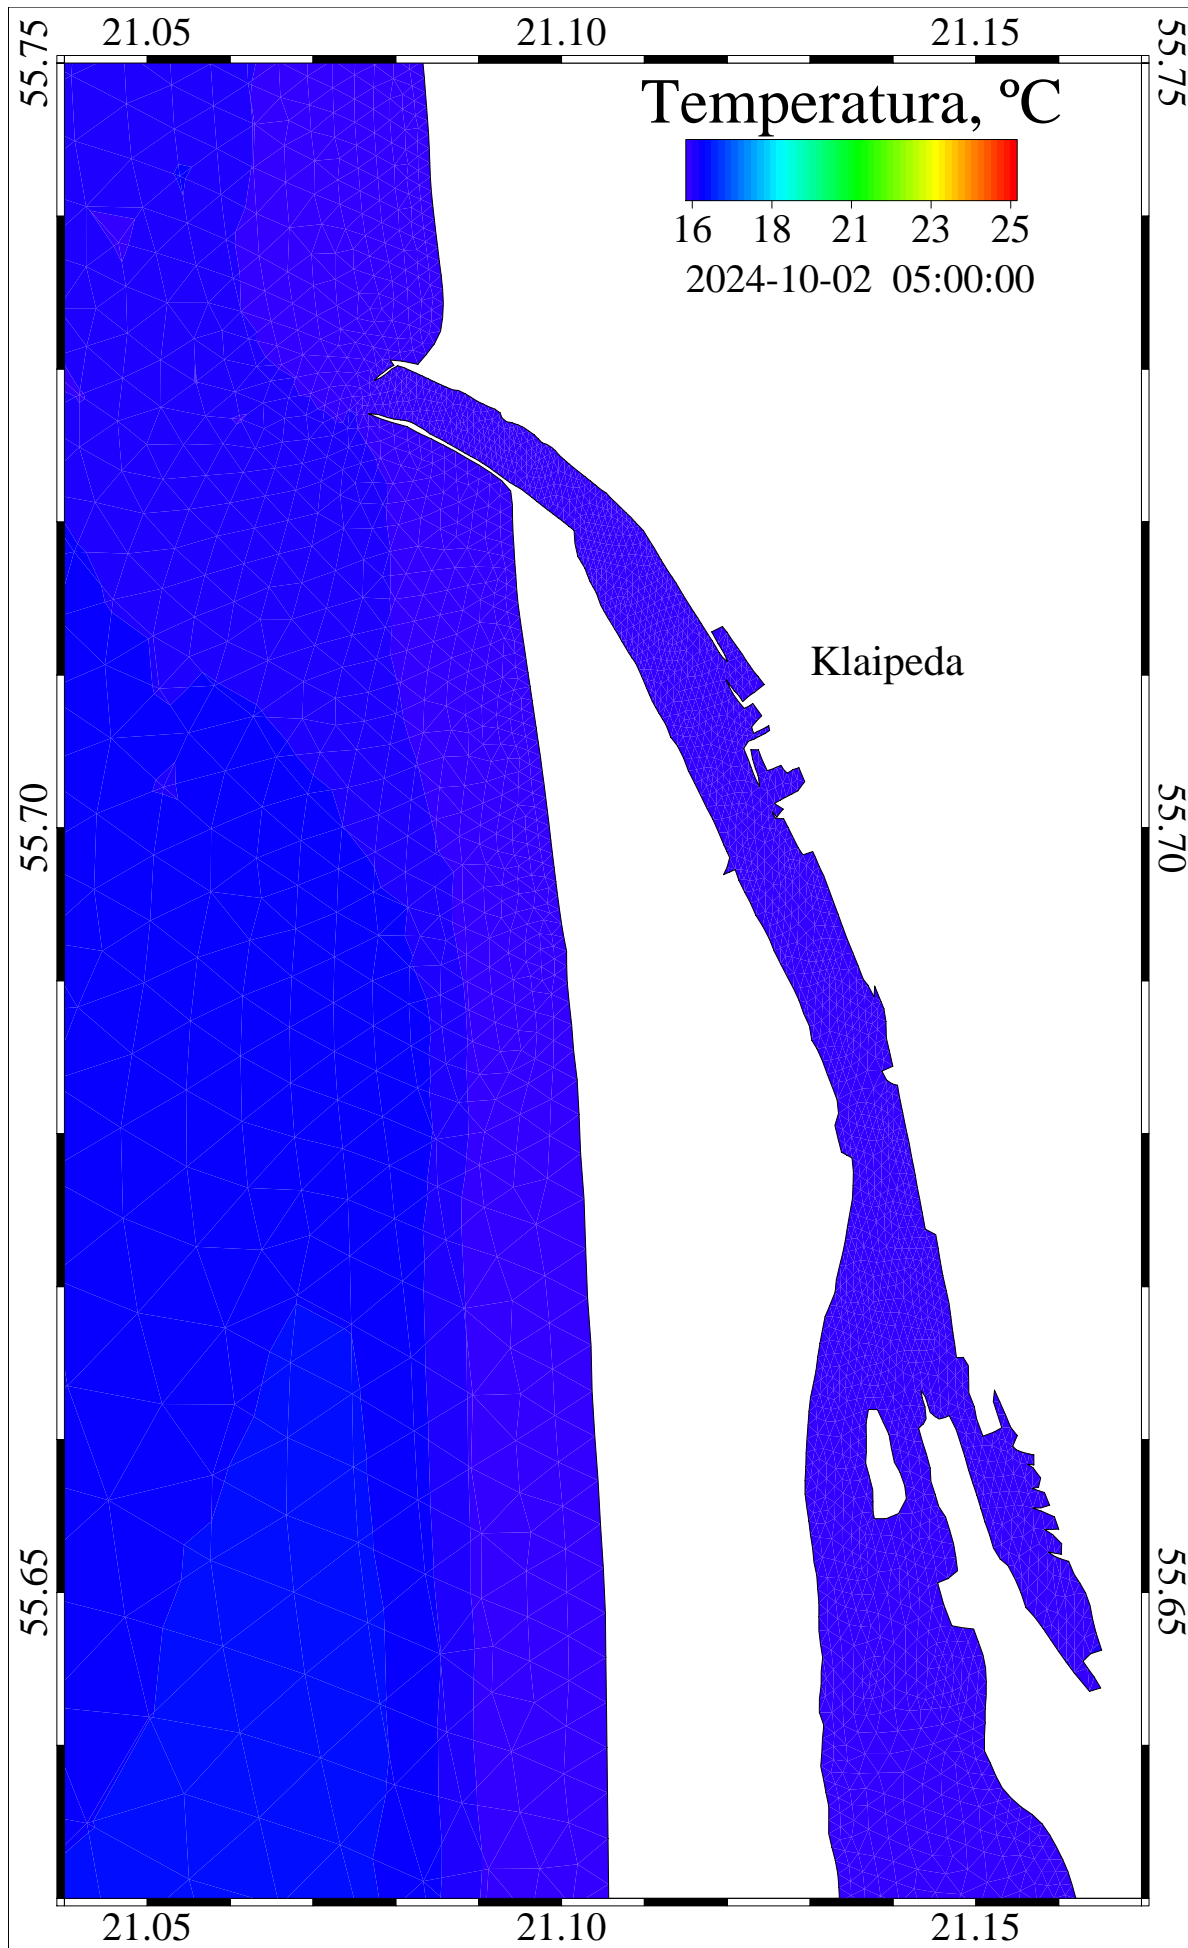

26186400 sec

2024-10-02::02:00:00

level = 0

temperature

Curonian and Baltic Lat/Lon

/scratch/oper/model/20241001_12/operational.ts.shy