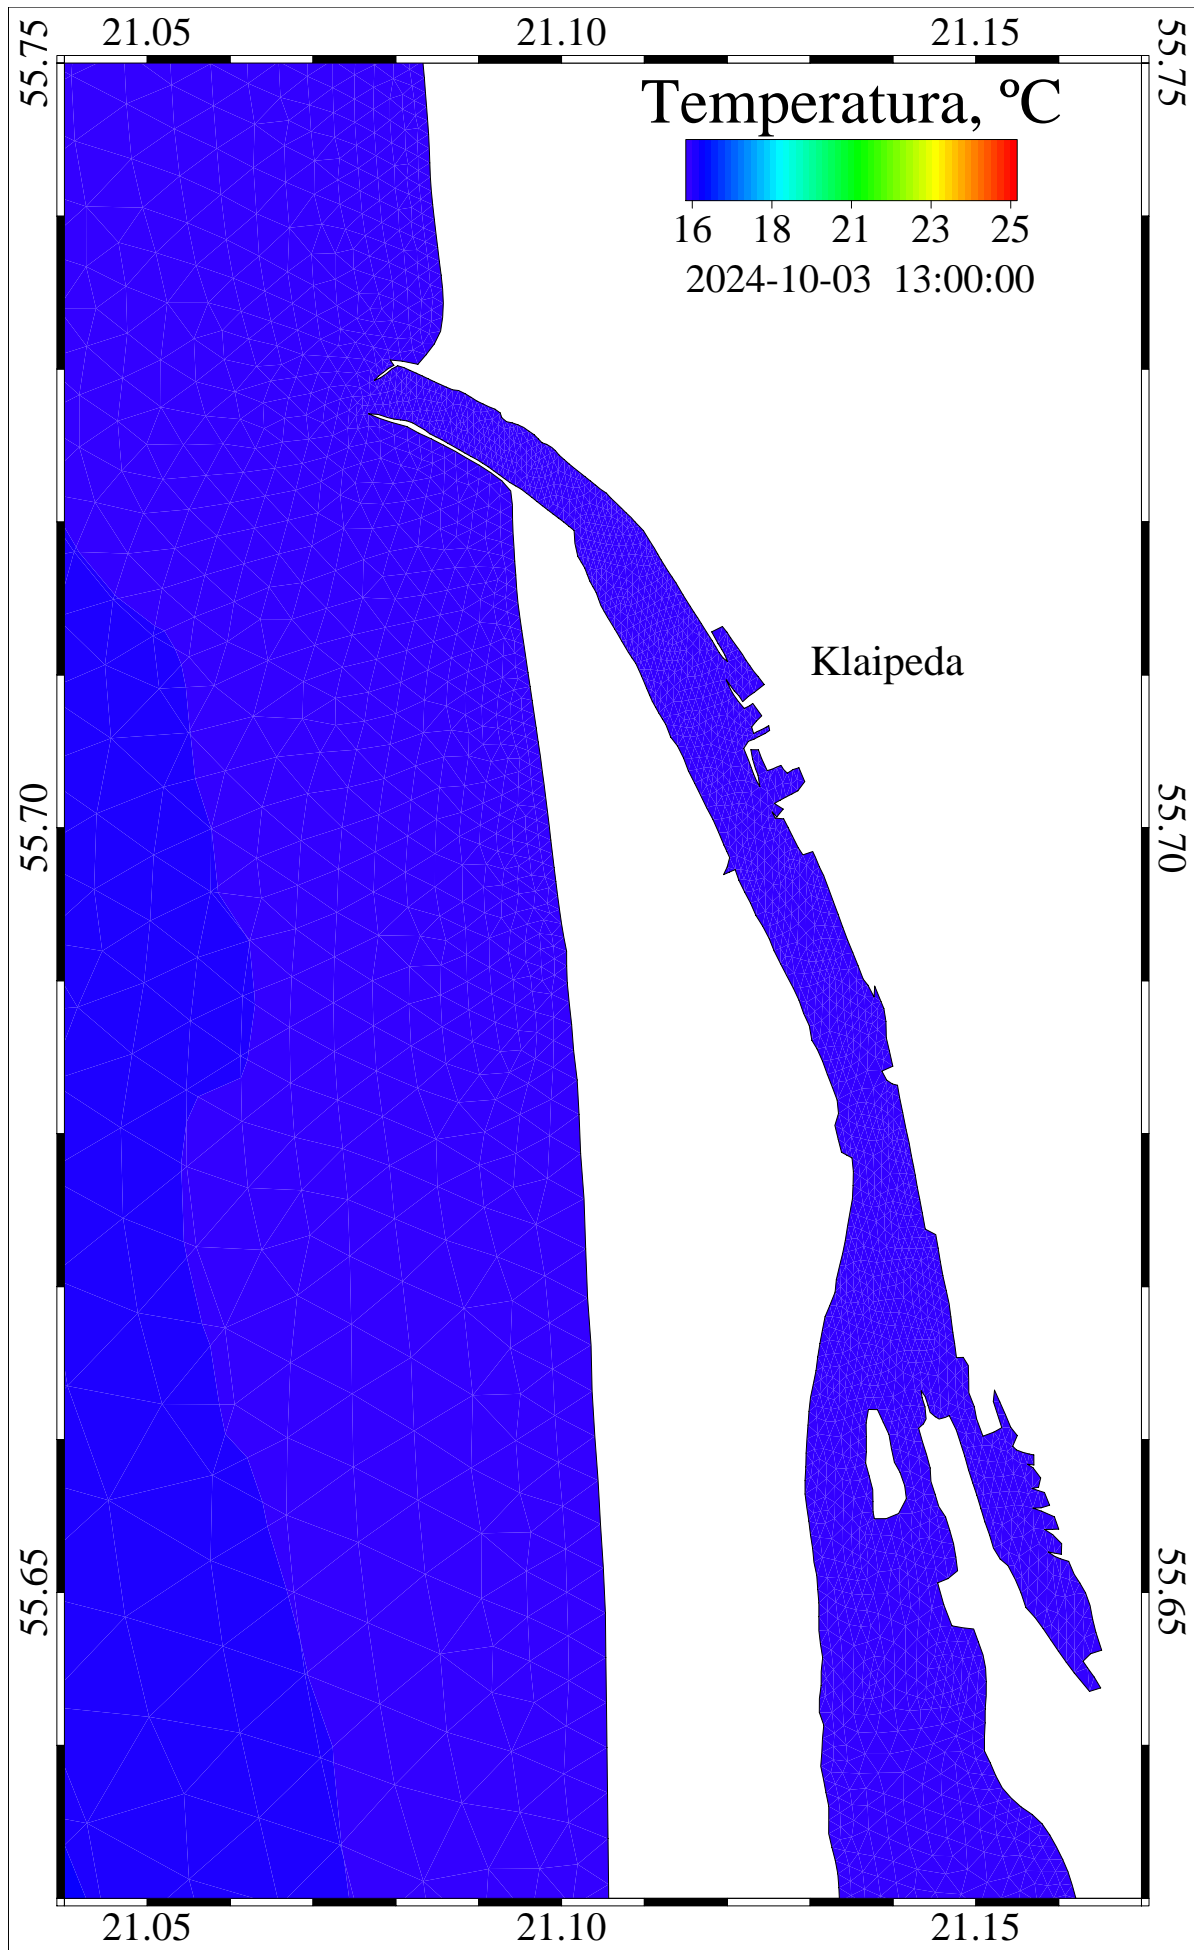

26301600 sec

2024-10-03::10:00:00

level = 0

temperature

Curonian and Baltic Lat/Lon

/scratch/oper/model/20241001_12/operational.ts.shy