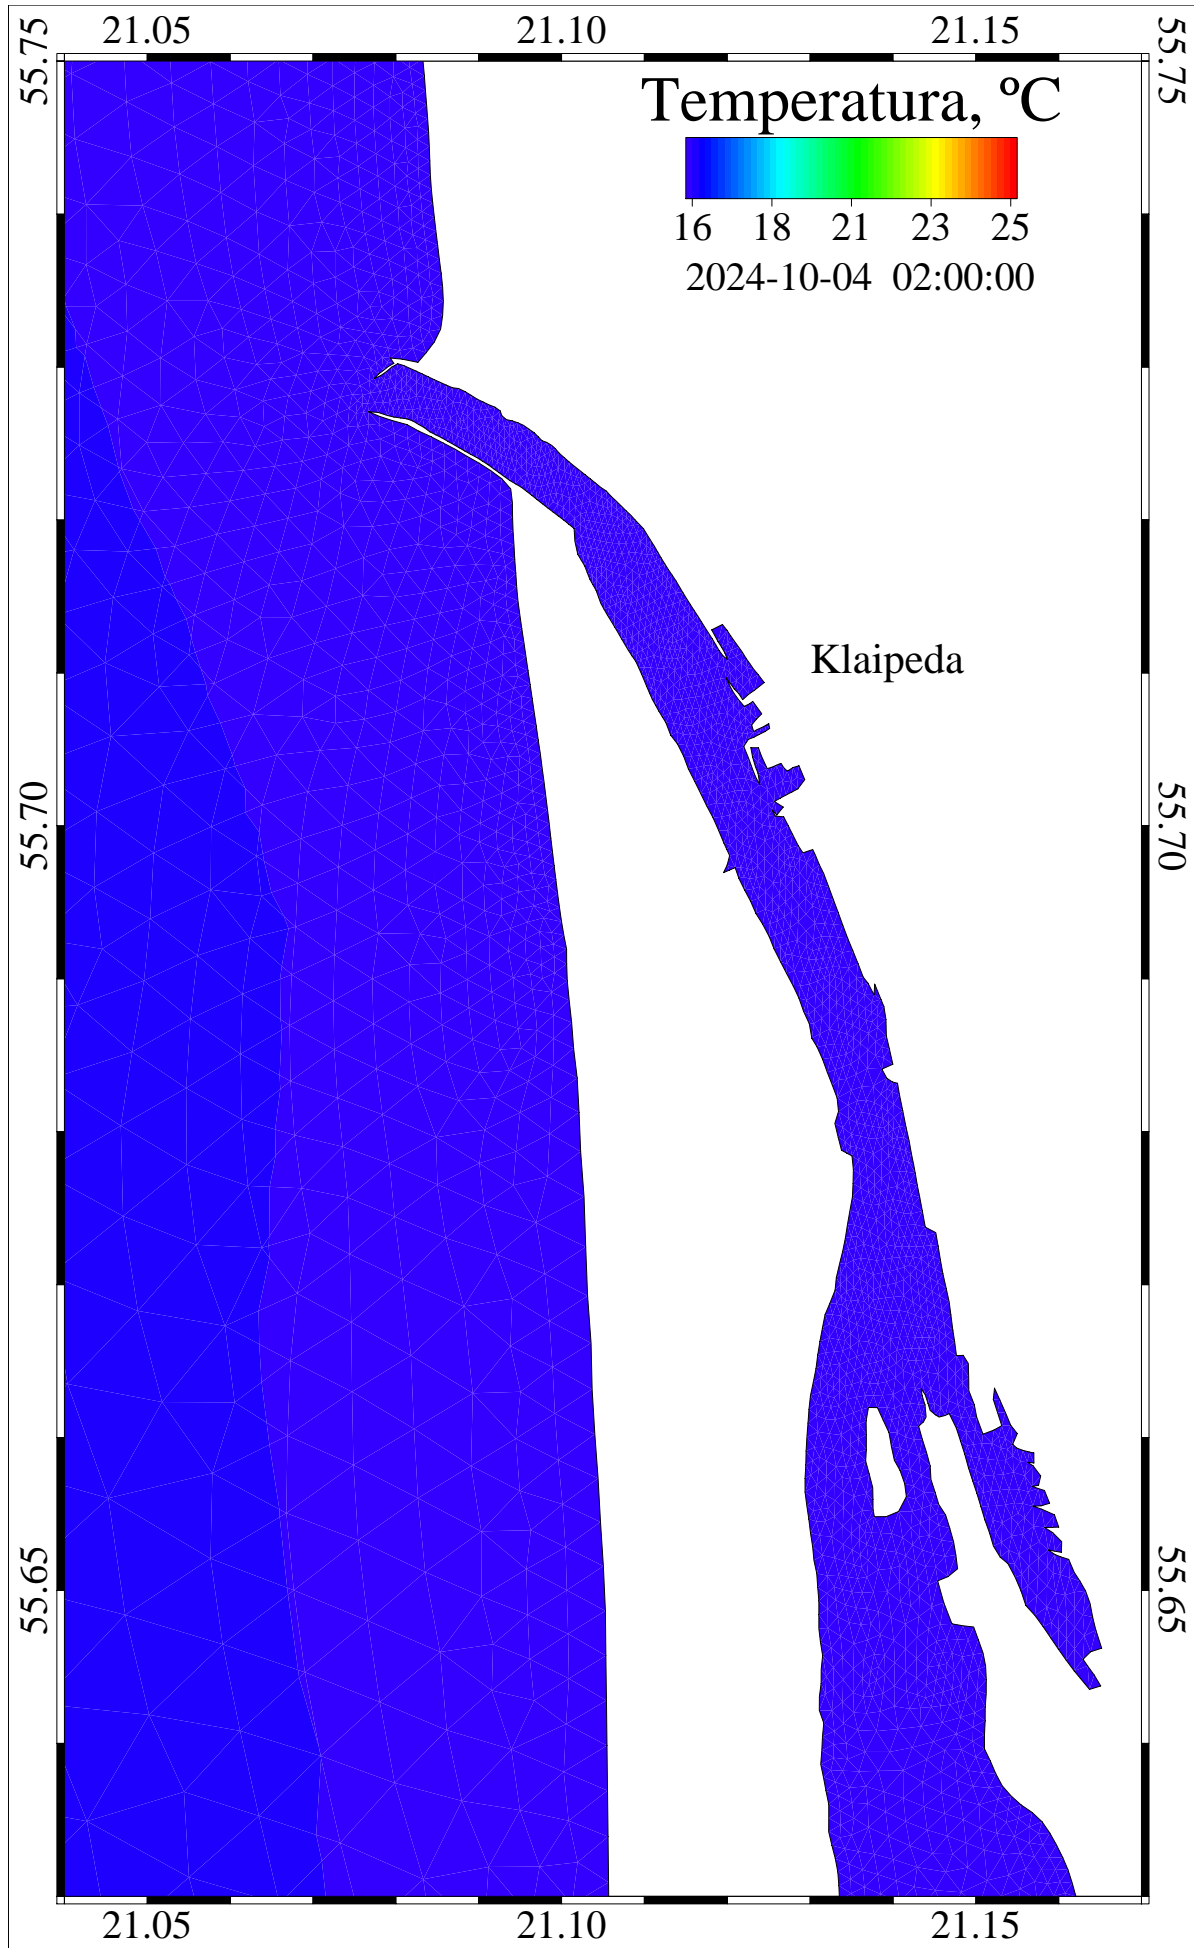

26348400 sec

2024-10-03::23:00:00

level = 0

temperature

Curonian and Baltic Lat/Lon

/scratch/oper/model/20241001_12/operational.ts.shy