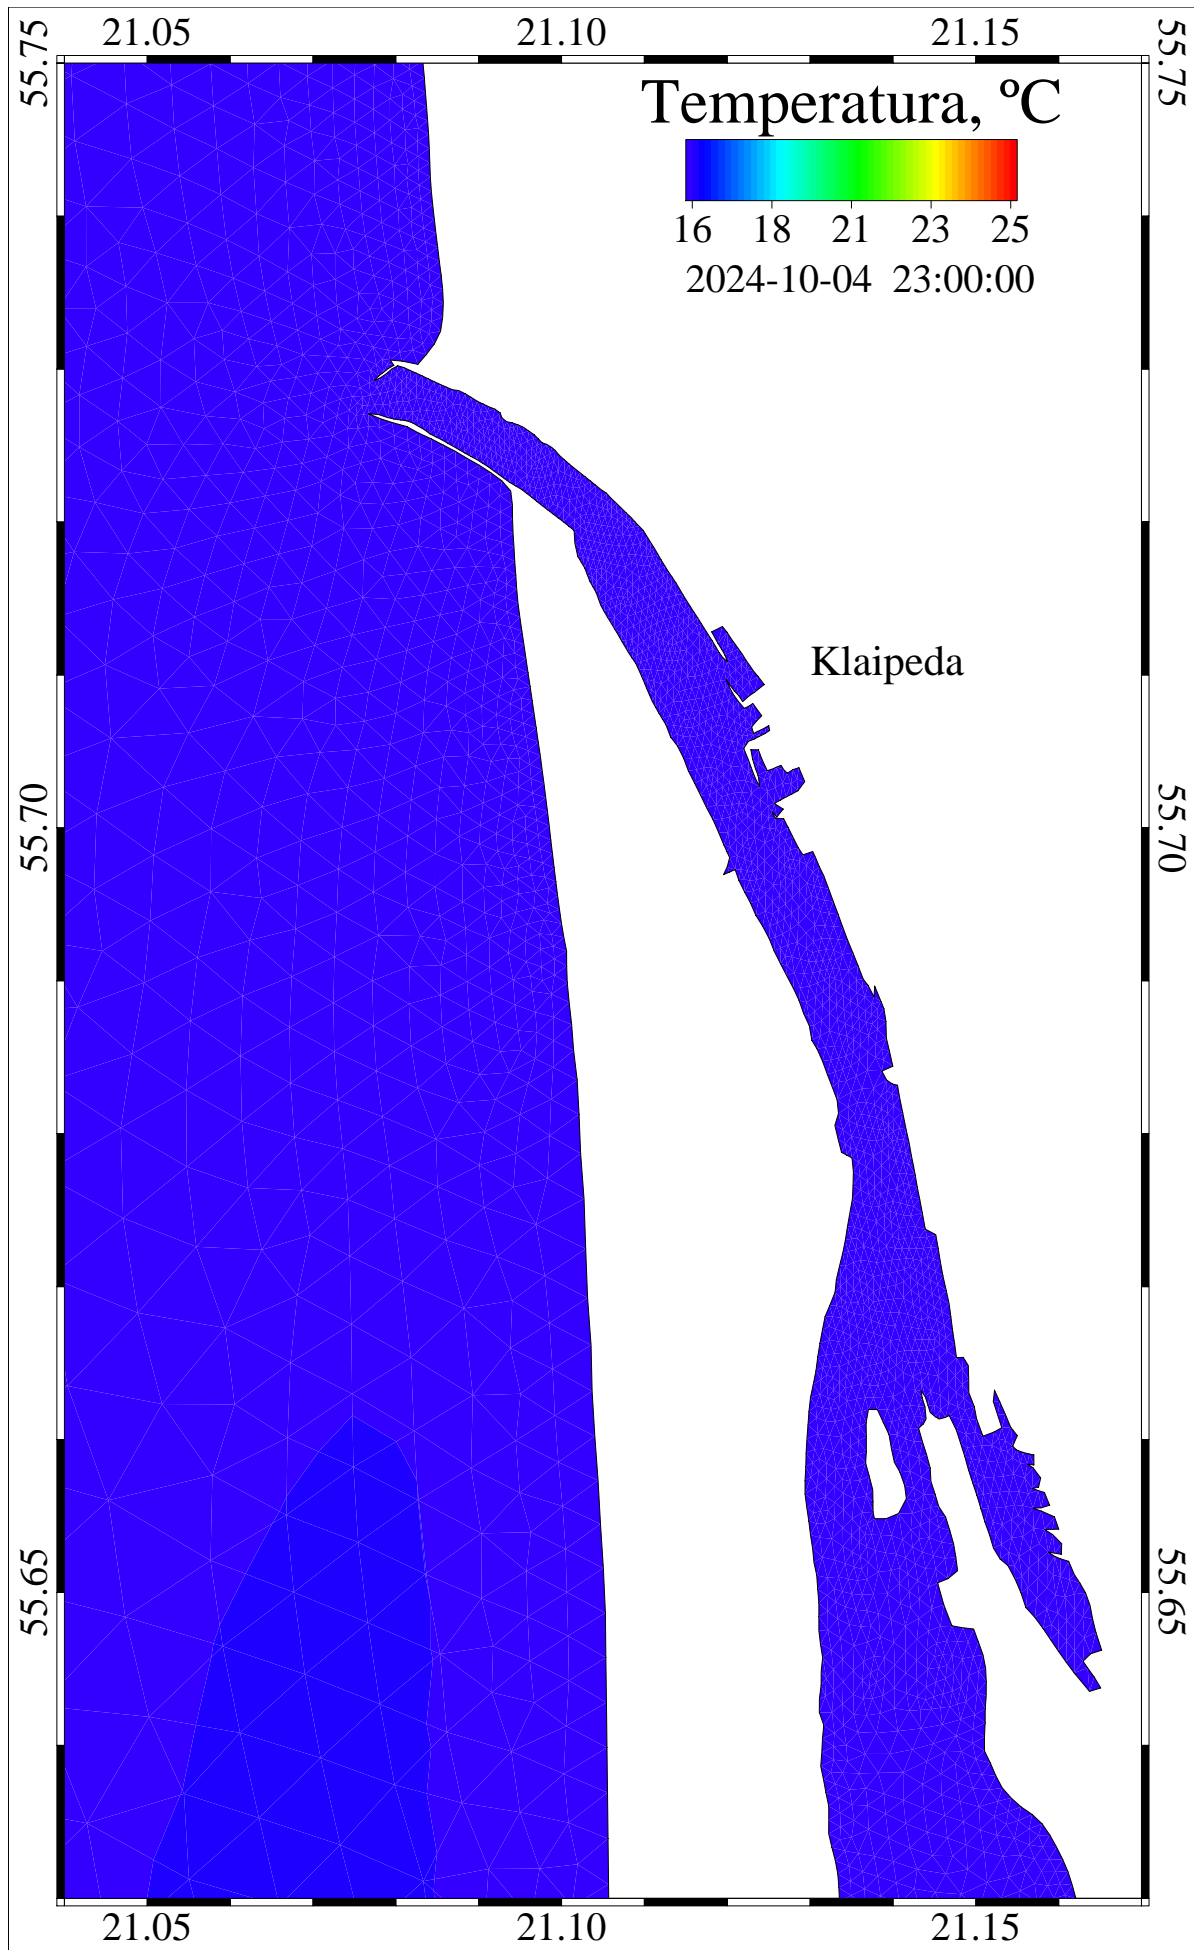

Curonian and Baltic Lat/Lon

/scratch/oper/model/20241001\_12/operational.ts.shy

26420400 sec

2024-10-04::19:00:00

level = 0

temperature

Curonian and Baltic Lat/Lon

/scratch/oper/model/20241001\_12/operational.ts.shy