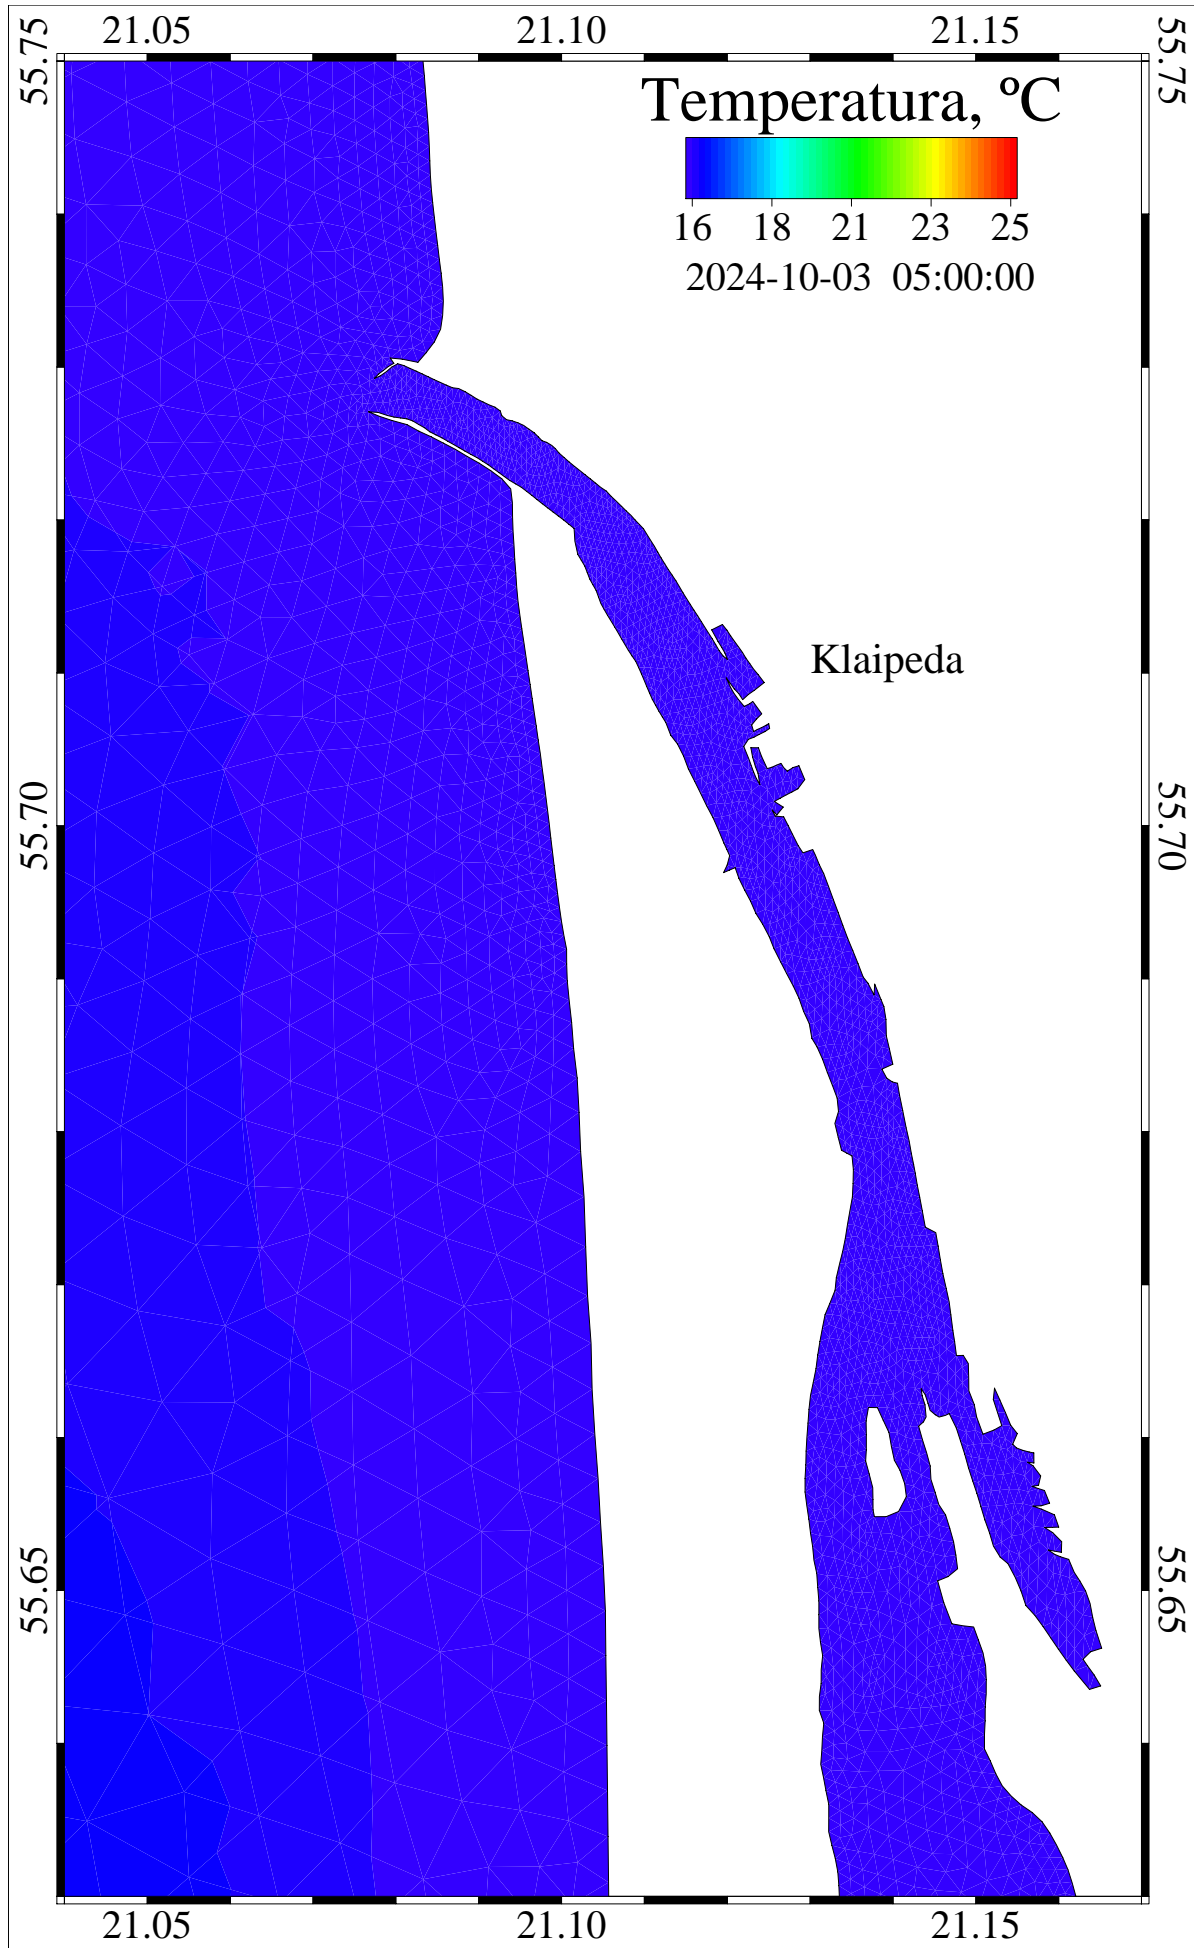

26272800 sec

2024-10-03::02:00:00

level = 0

temperature

Curonian and Baltic Lat/Lon

/scratch/oper/model/20241001_12/operational.ts.shy