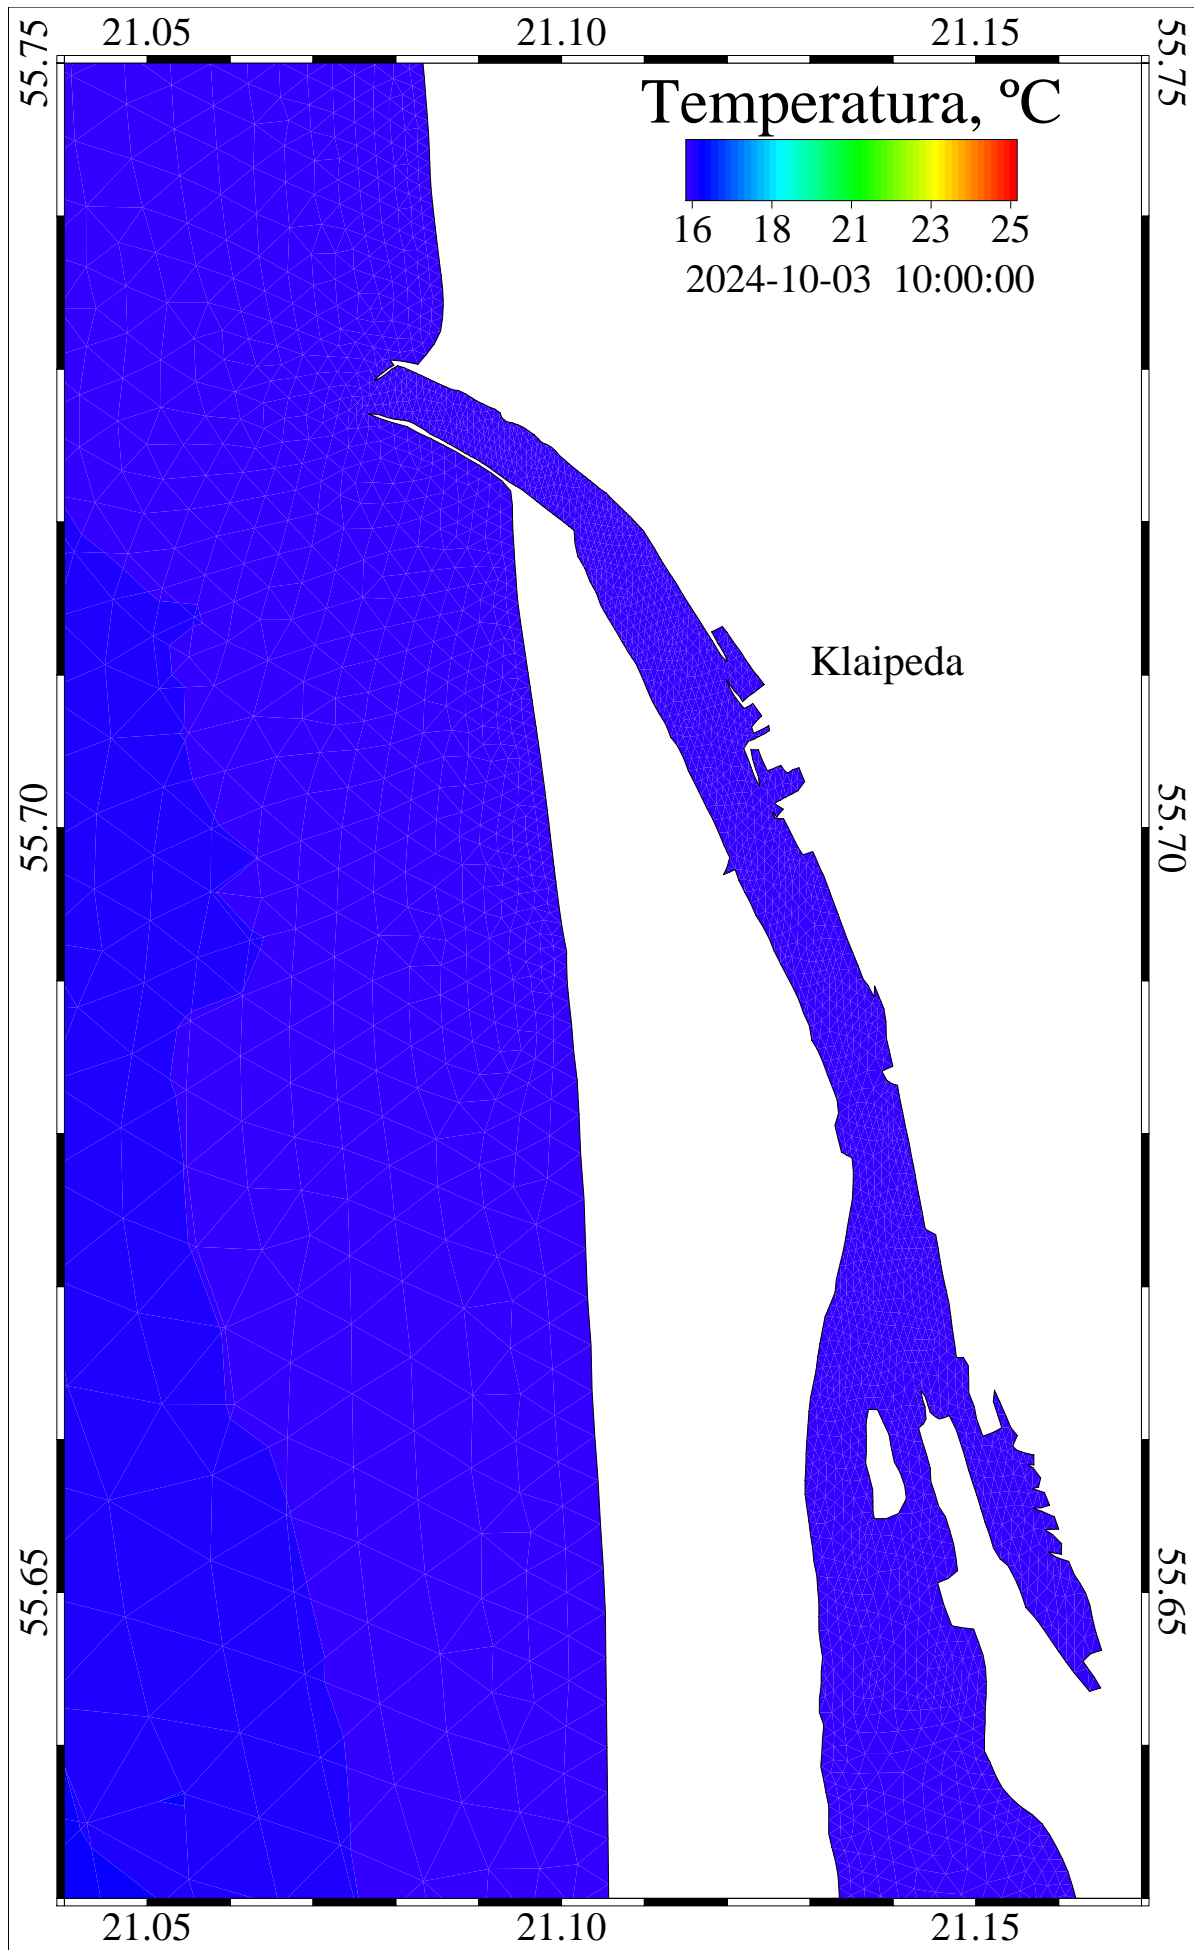

26290800 sec

2024-10-03::07:00:00

level = 0

temperature

Curonian and Baltic Lat/Lon

/scratch/oper/model/20241001_12/operational.ts.shy