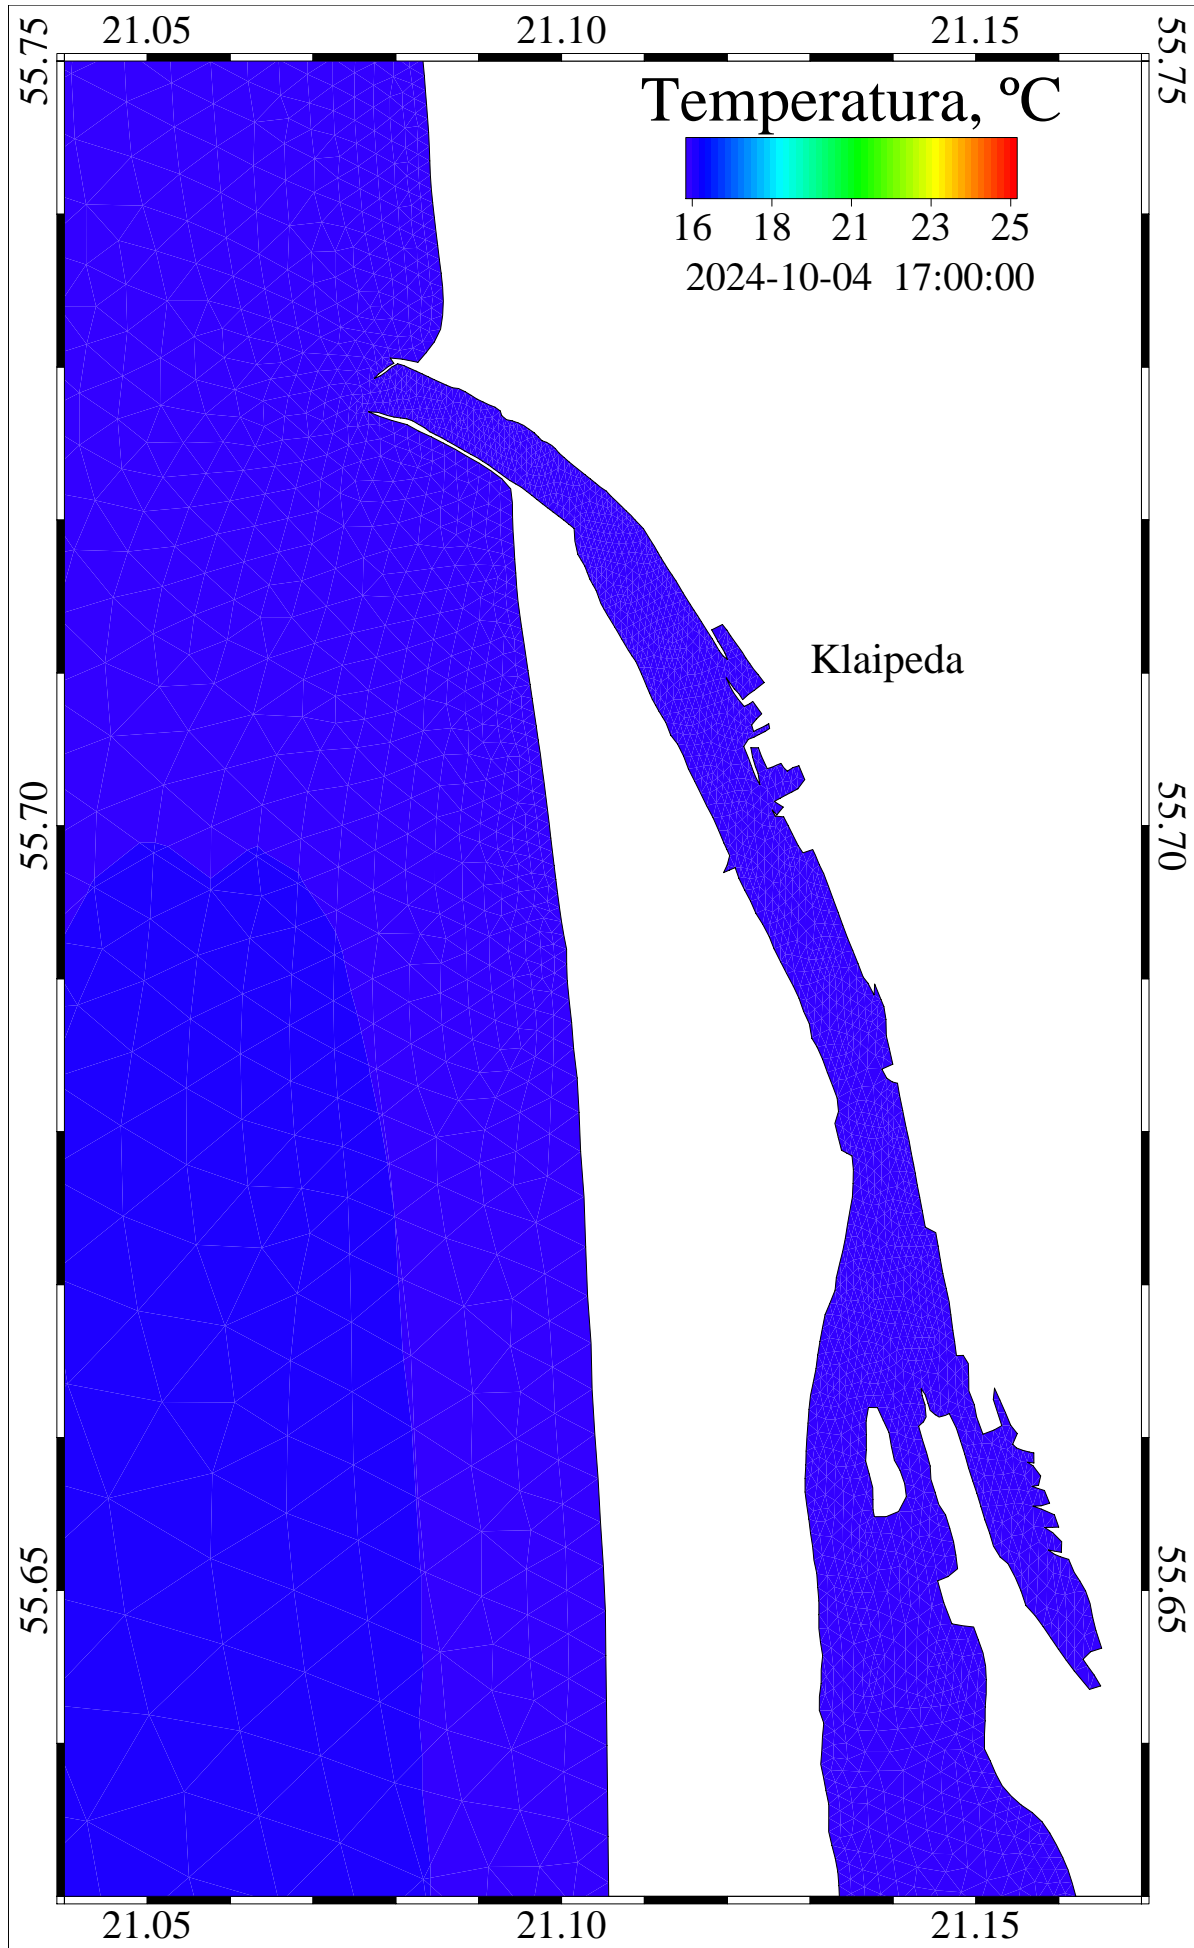

26402400 sec

2024-10-04::14:00:00

level = 0

temperature

Curonian and Baltic Lat/Lon

/scratch/oper/model/20241001_12/operational.ts.shy