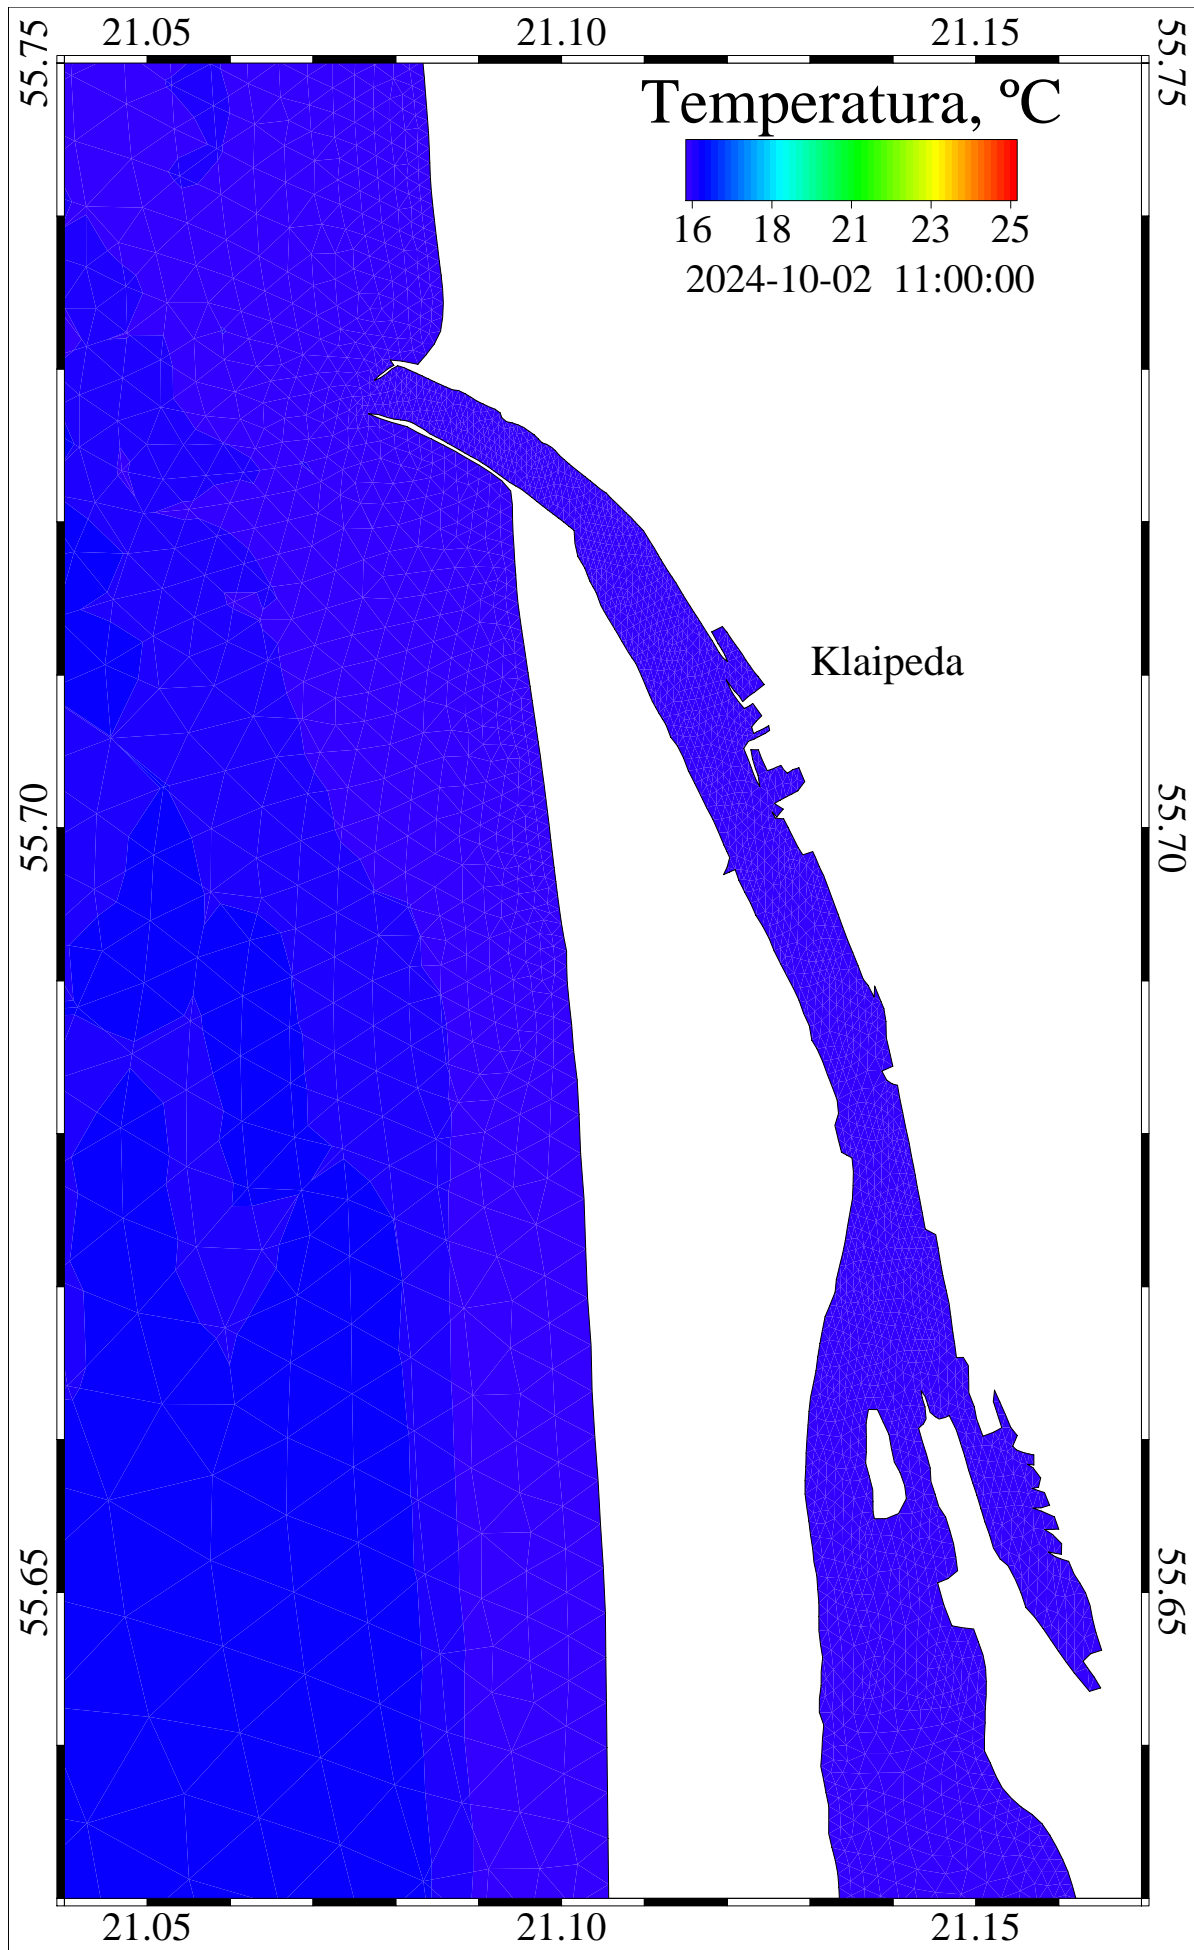

Curonian and Baltic Lat/Lon

/scratch/oper/model/20241001\_12/operational.ts.shy

26204400 sec

2024-10-02:07:00:00

level = 0

temperature

Curonian and Baltic Lat/Lon

/scratch/oper/model/20241001\_12/operational.ts.shy