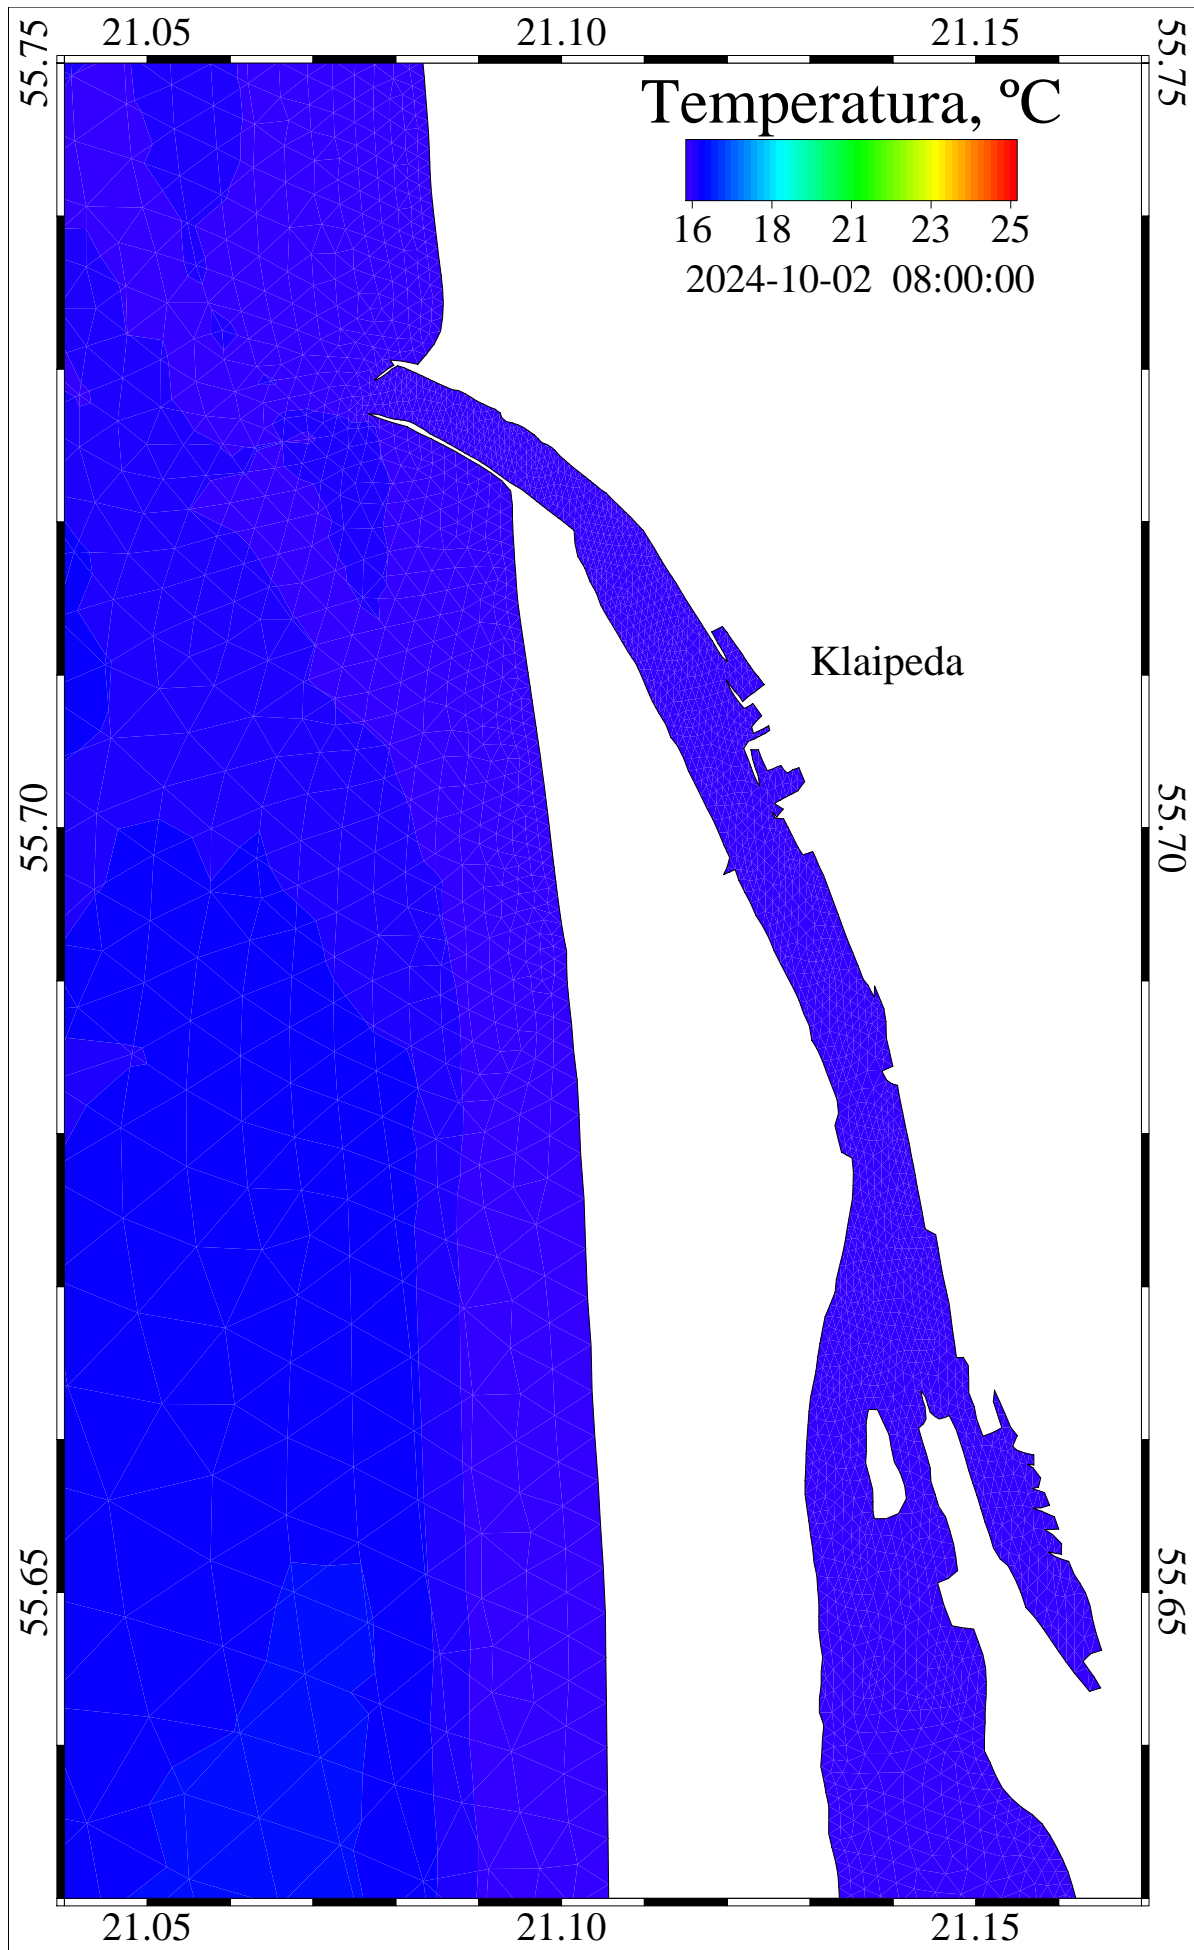

26193600 sec

2024-10-02:04:00:00

level = 0

temperature

Curonian and Baltic Lat/Lon

/scratch/oper/model/20241001\_12/operational.ts.shy

26197200 sec

2024-10-02:05:00:00