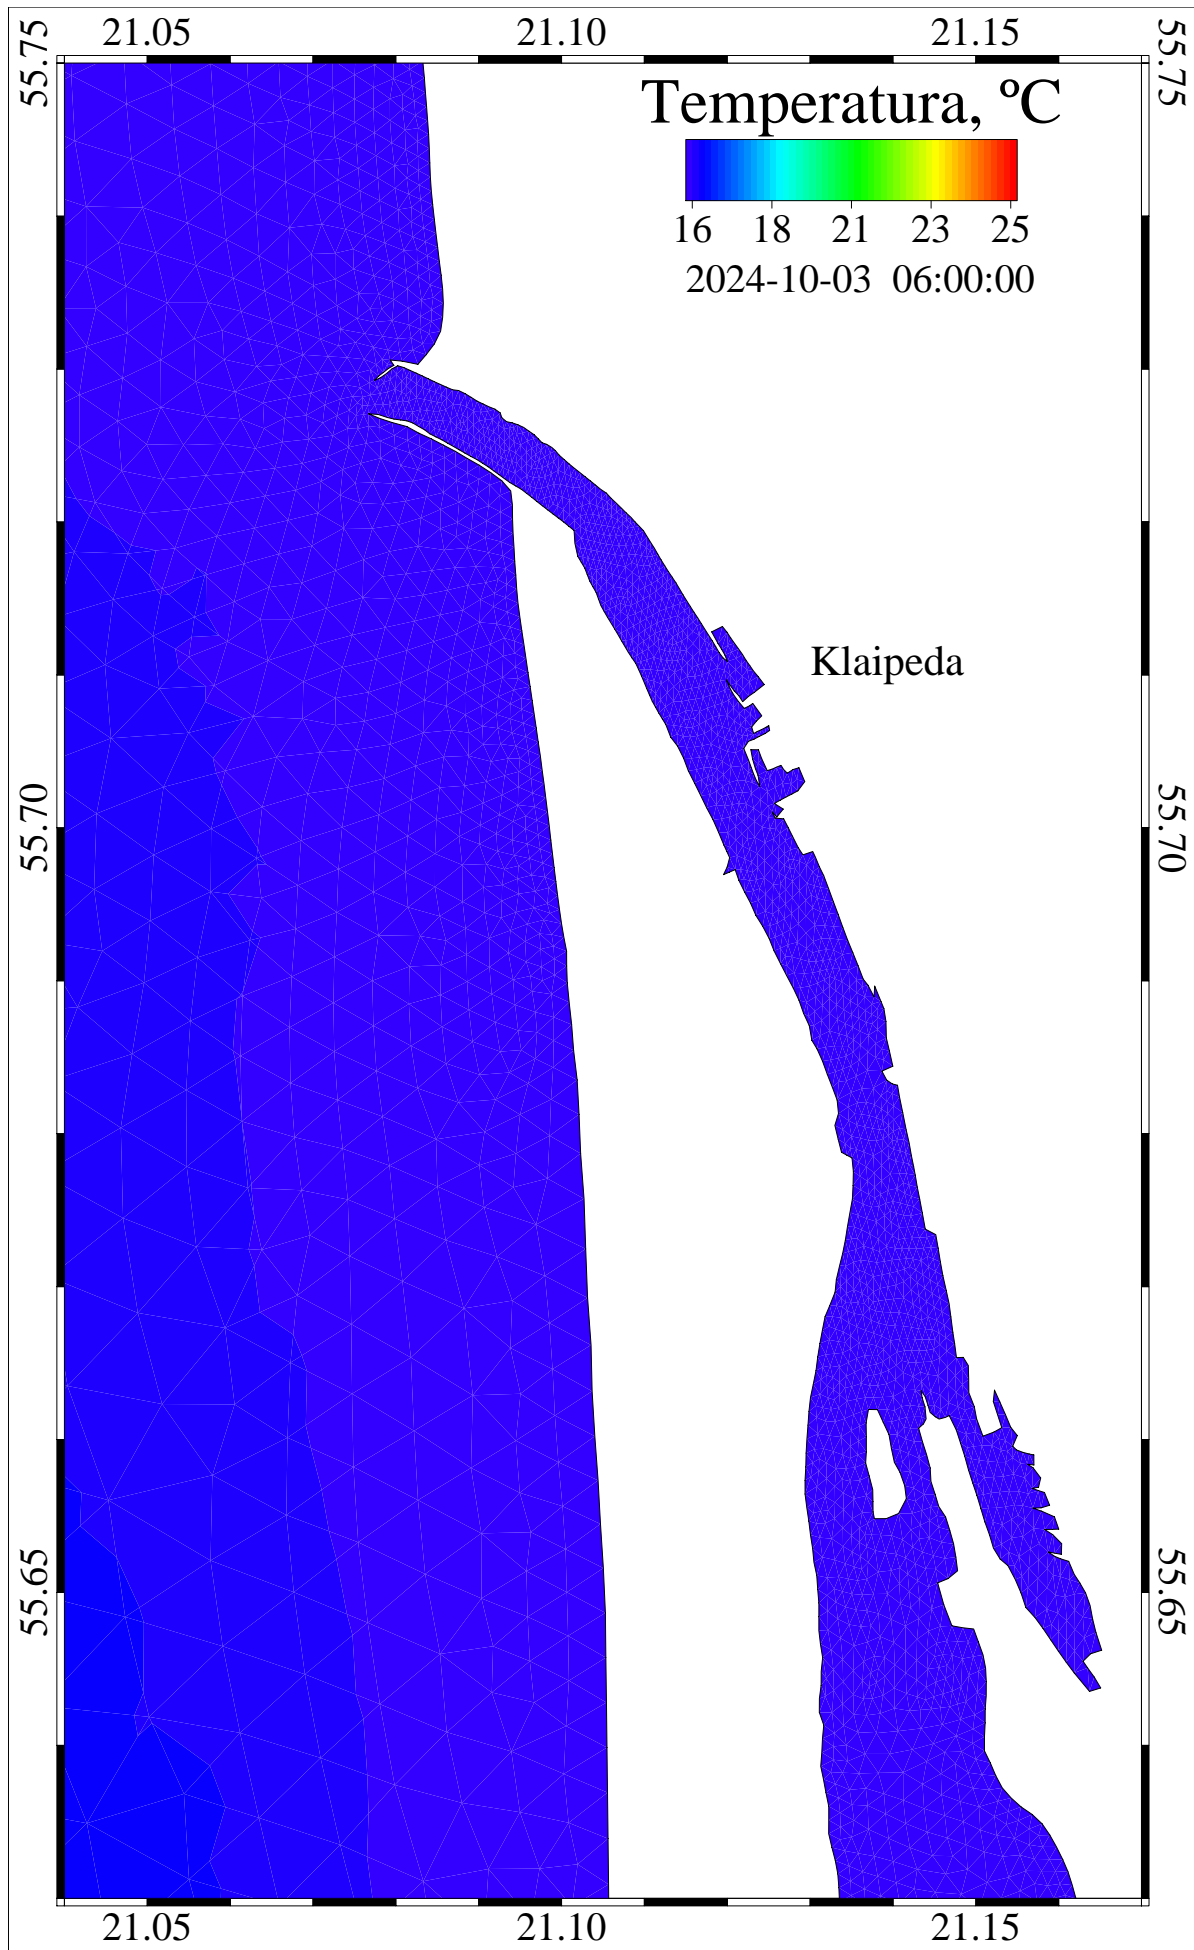

26276400 sec

2024-10-03::03:00:00

level = 0

temperature

Curonian and Baltic Lat/Lon

/scratch/oper/model/20241001_12/operational.ts.shy