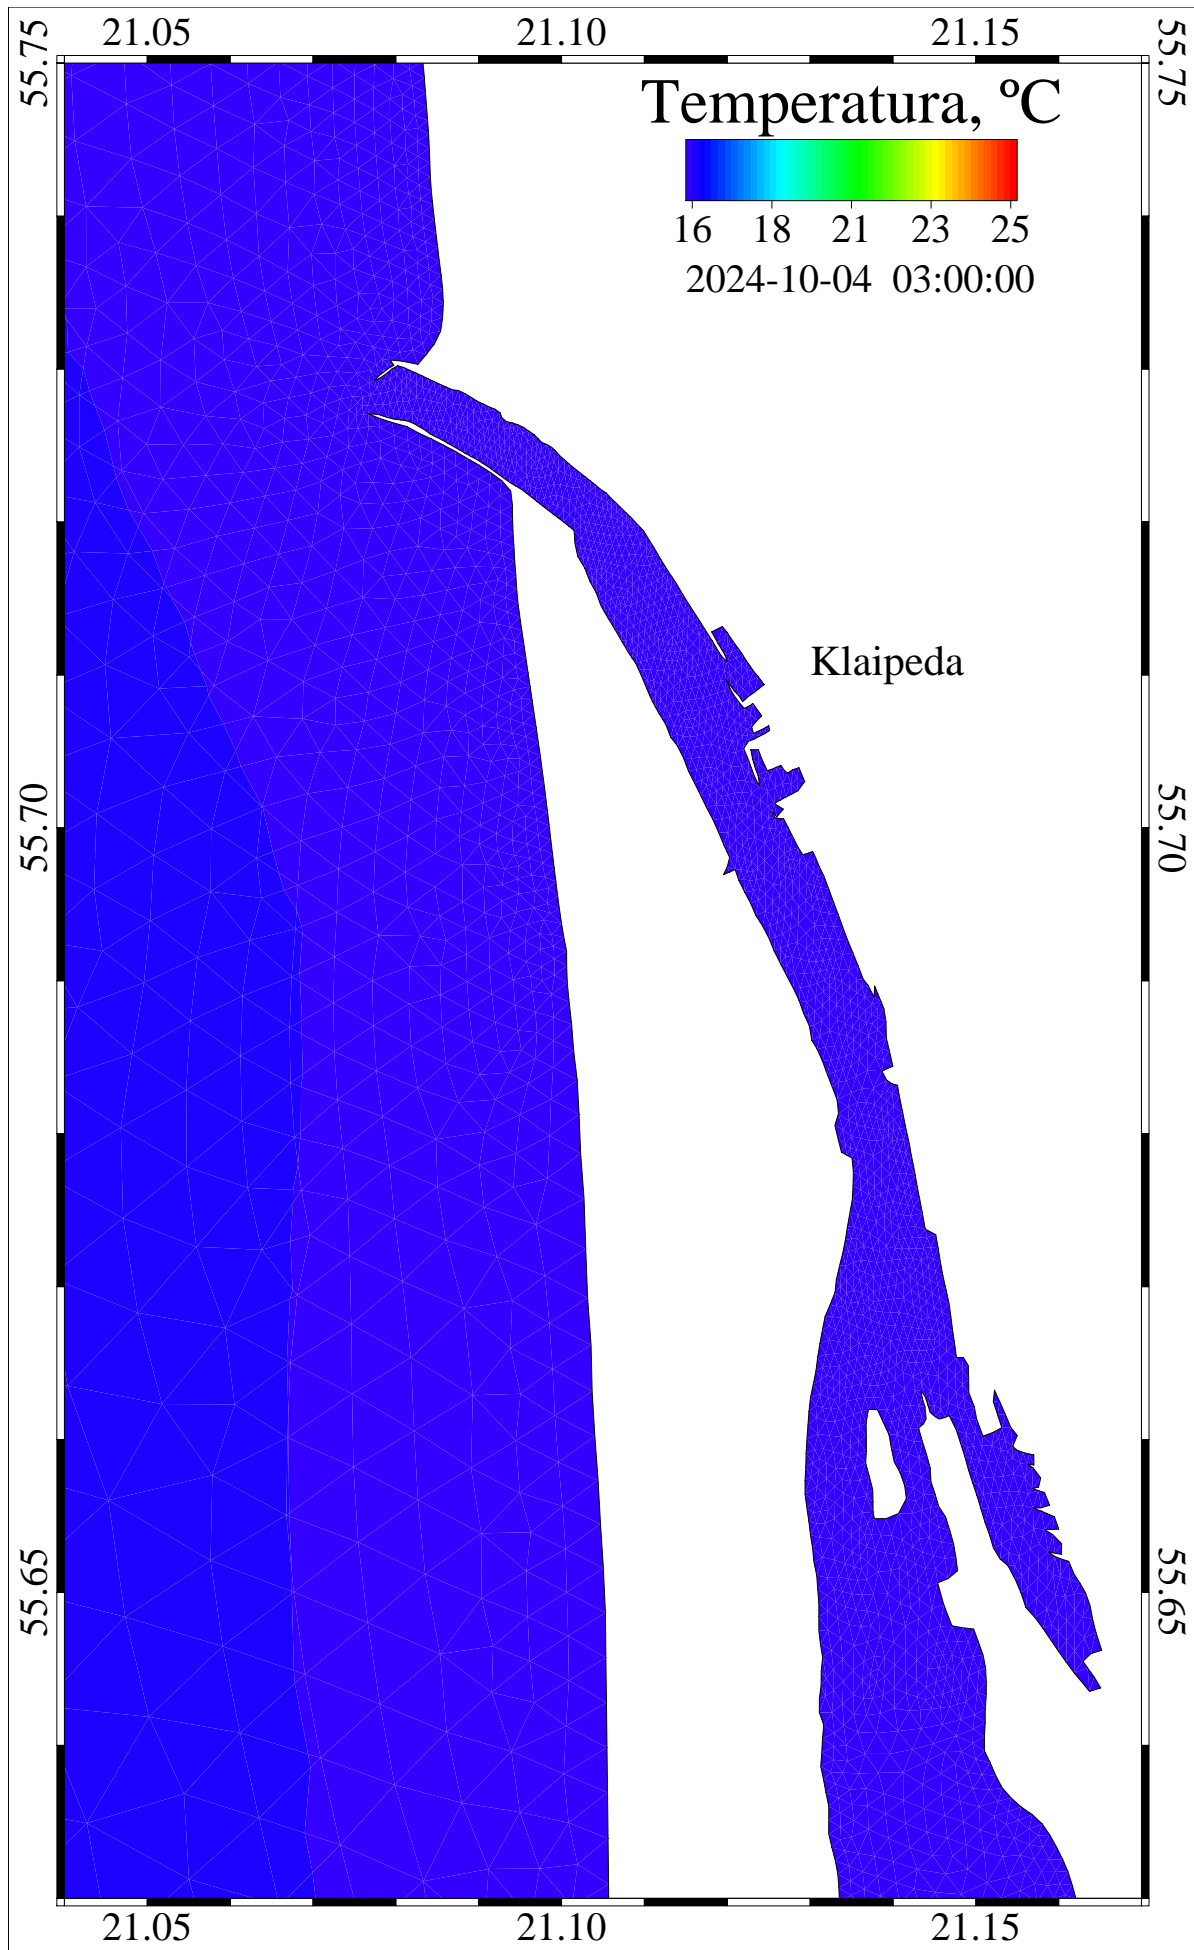

Curonian and Baltic Lat/Lon

/scratch/oper/model/20241001\_12/operational.ts.shy

26348400 sec

2024-10-03::23:00:00

level = 0

temperature

Curonian and Baltic Lat/Lon

/scratch/oper/model/20241001\_12/operational.ts.shy