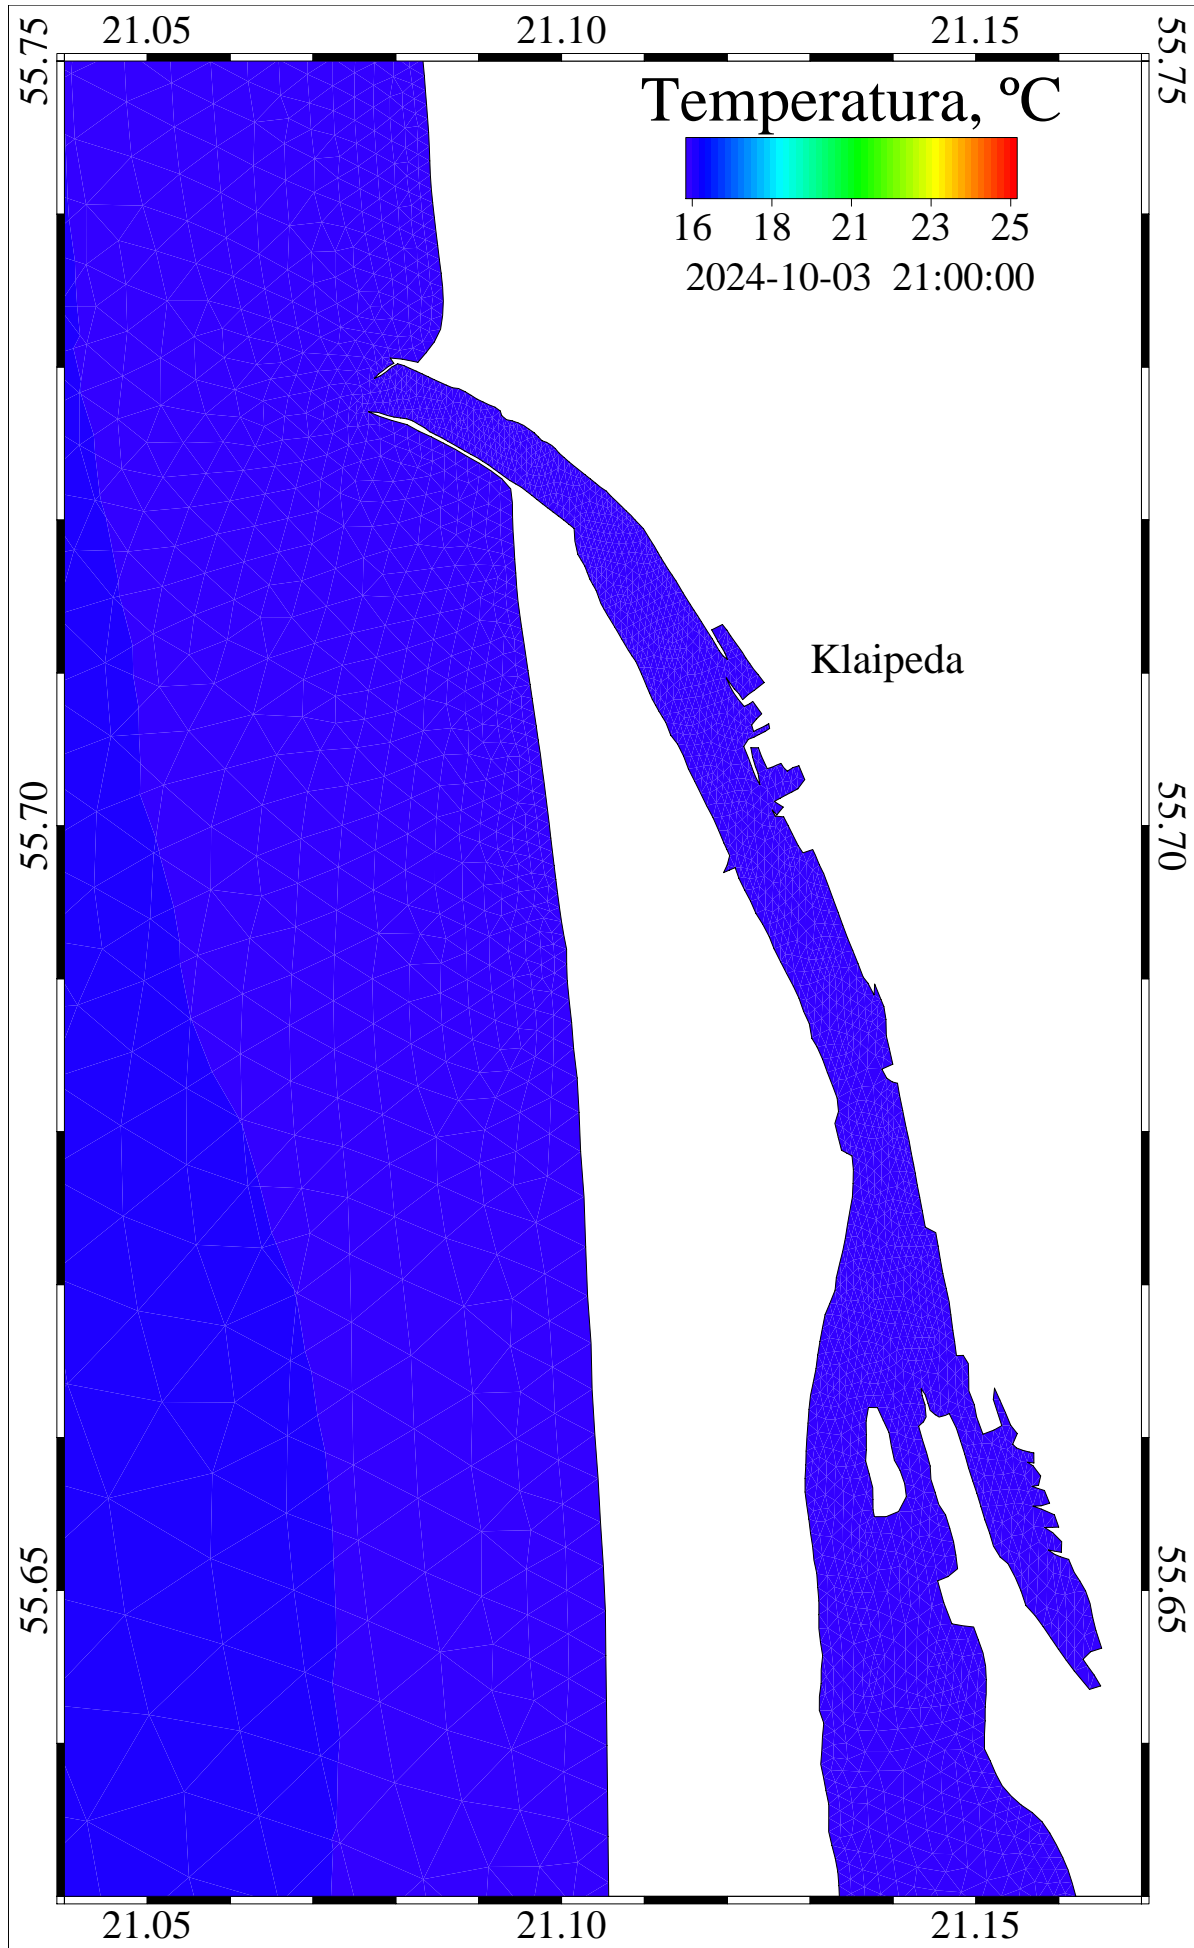

26330400 sec

2024-10-03::18:00:00

level = 0

temperature

Curonian and Baltic Lat/Lon

/scratch/oper/model/20241001_12/operational.ts.shy