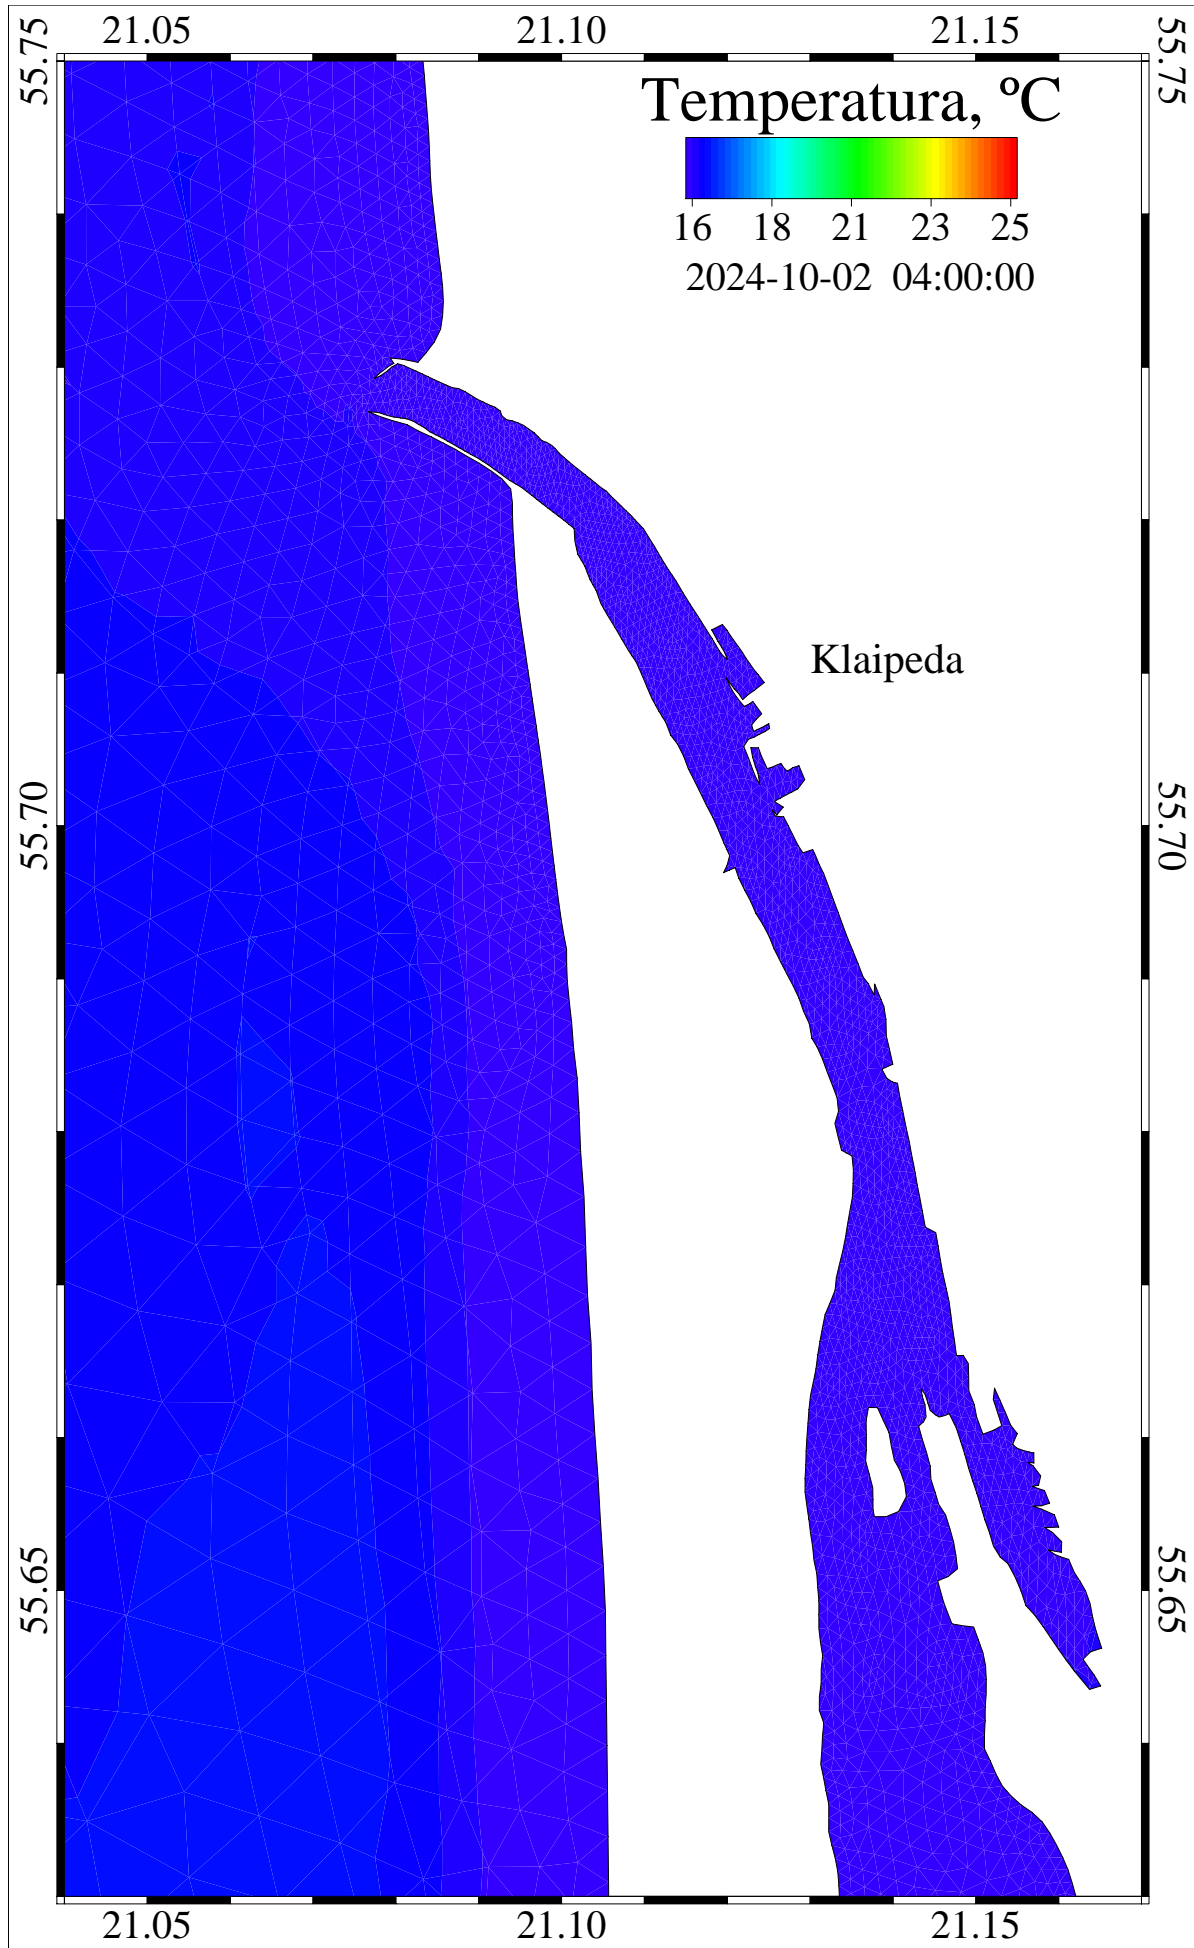

26179200 sec

2024-10-02::00:00:00

level = 0

temperature

Curonian and Baltic Lat/Lon

/scratch/oper/model/20241001\_12/operational.ts.shy

26182800 sec

2024-10-02::01:00:00