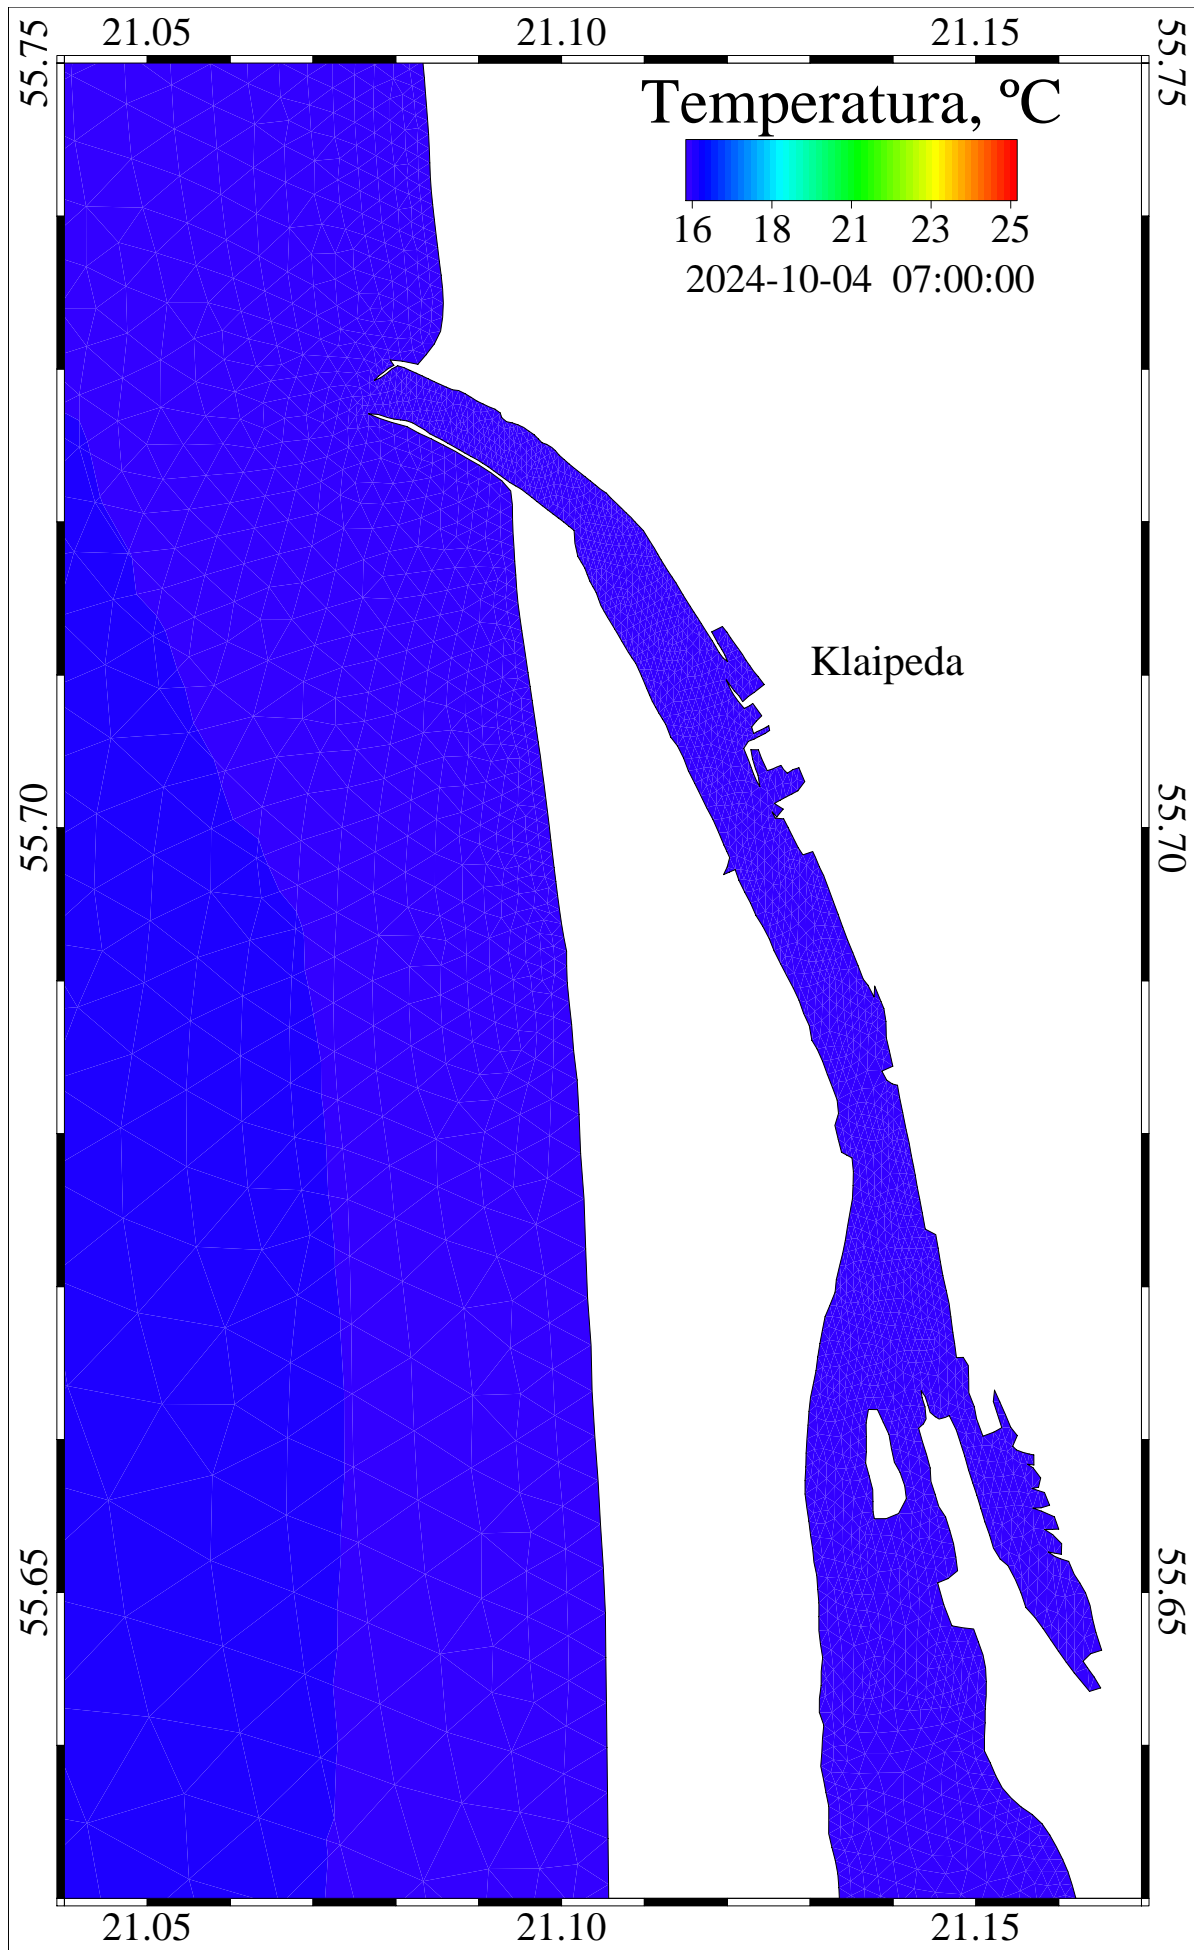

Curonian and Baltic Lat/Lon

/scratch/oper/model/20241001\_12/operational.ts.shy

26362800 sec

2024-10-04::03:00:00

level = 0

temperature

Curonian and Baltic Lat/Lon

/scratch/oper/model/20241001\_12/operational.ts.shy