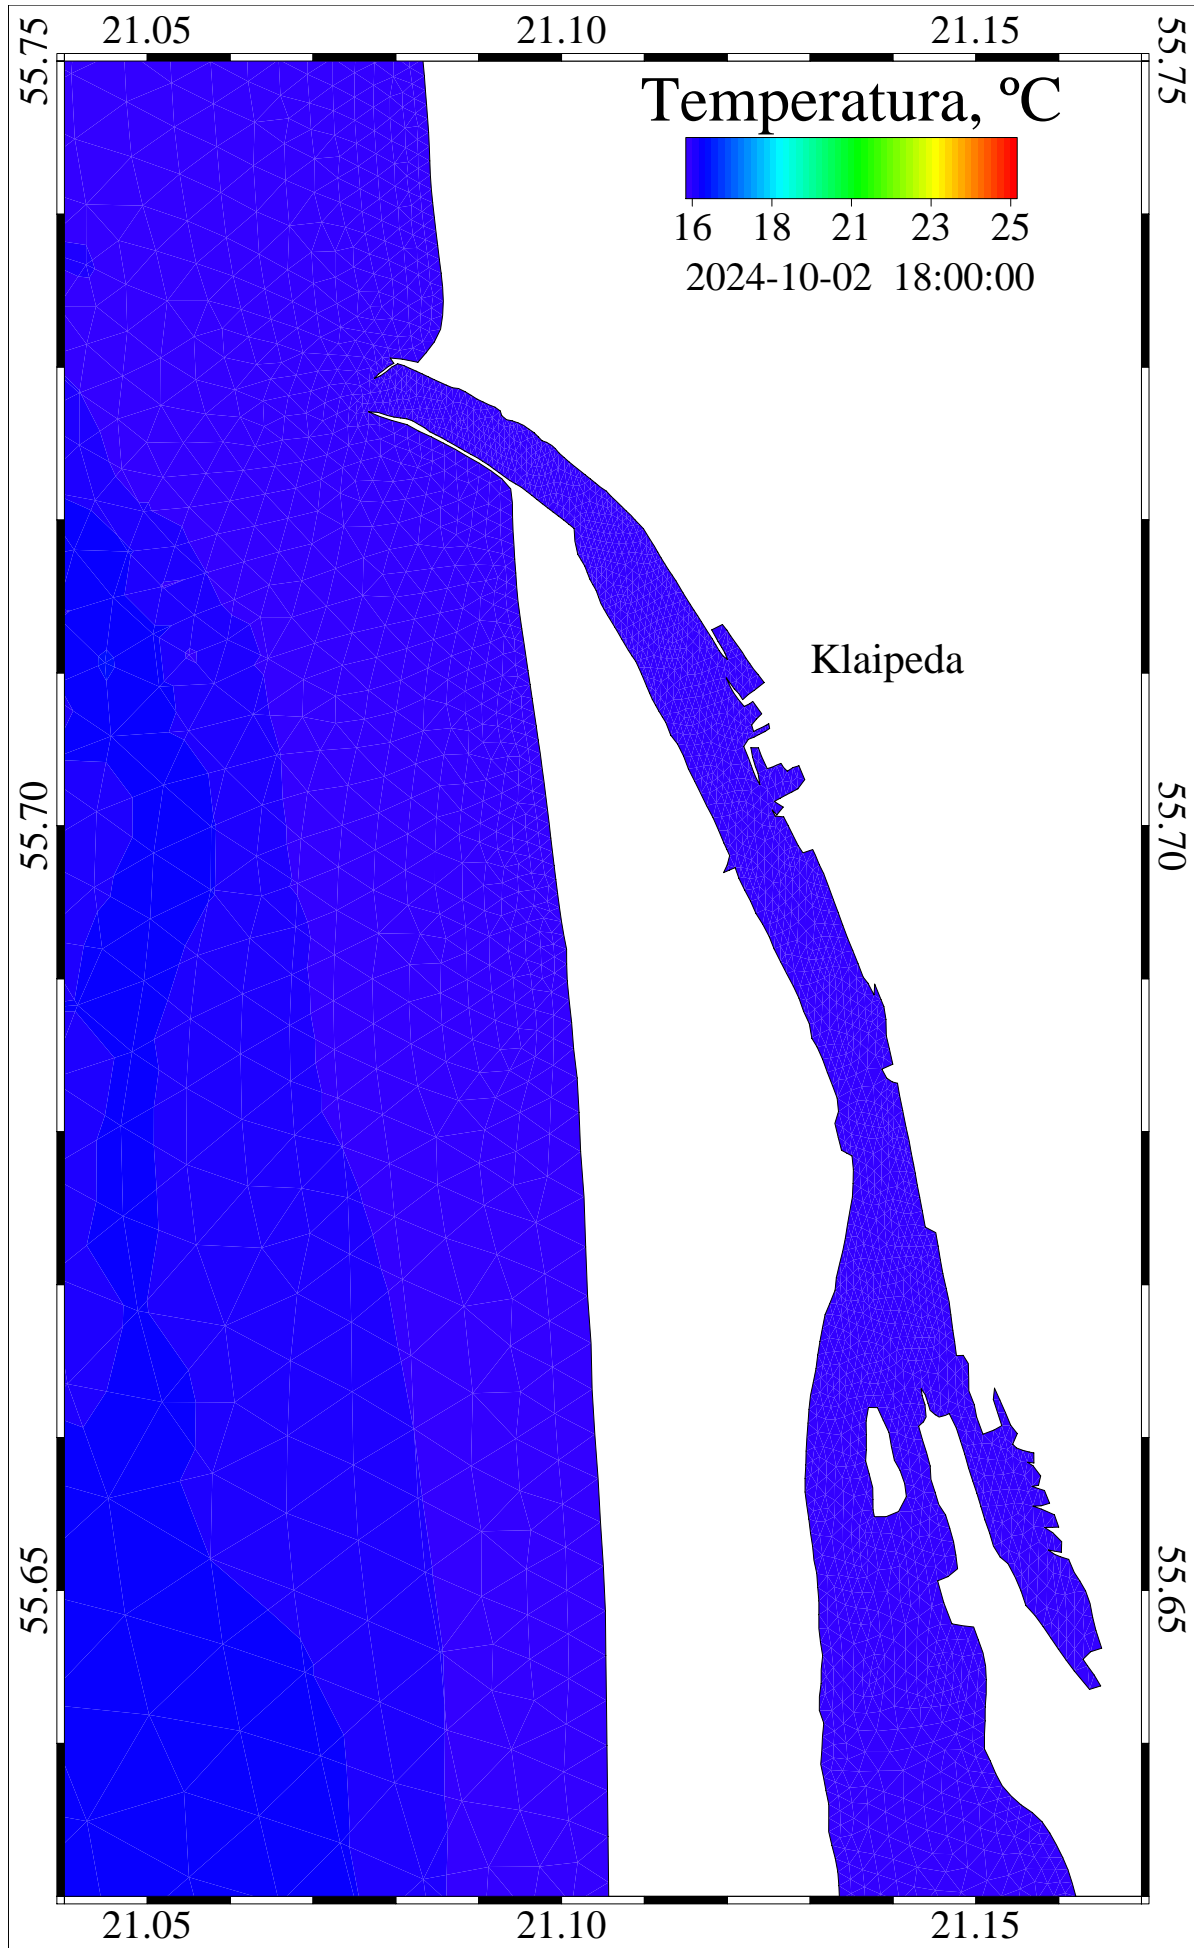

26233200 sec

2024-10-02::15:00:00

level = 0

temperature

Curonian and Baltic Lat/Lon

/scratch/oper/model/20241001_12/operational.ts.shy