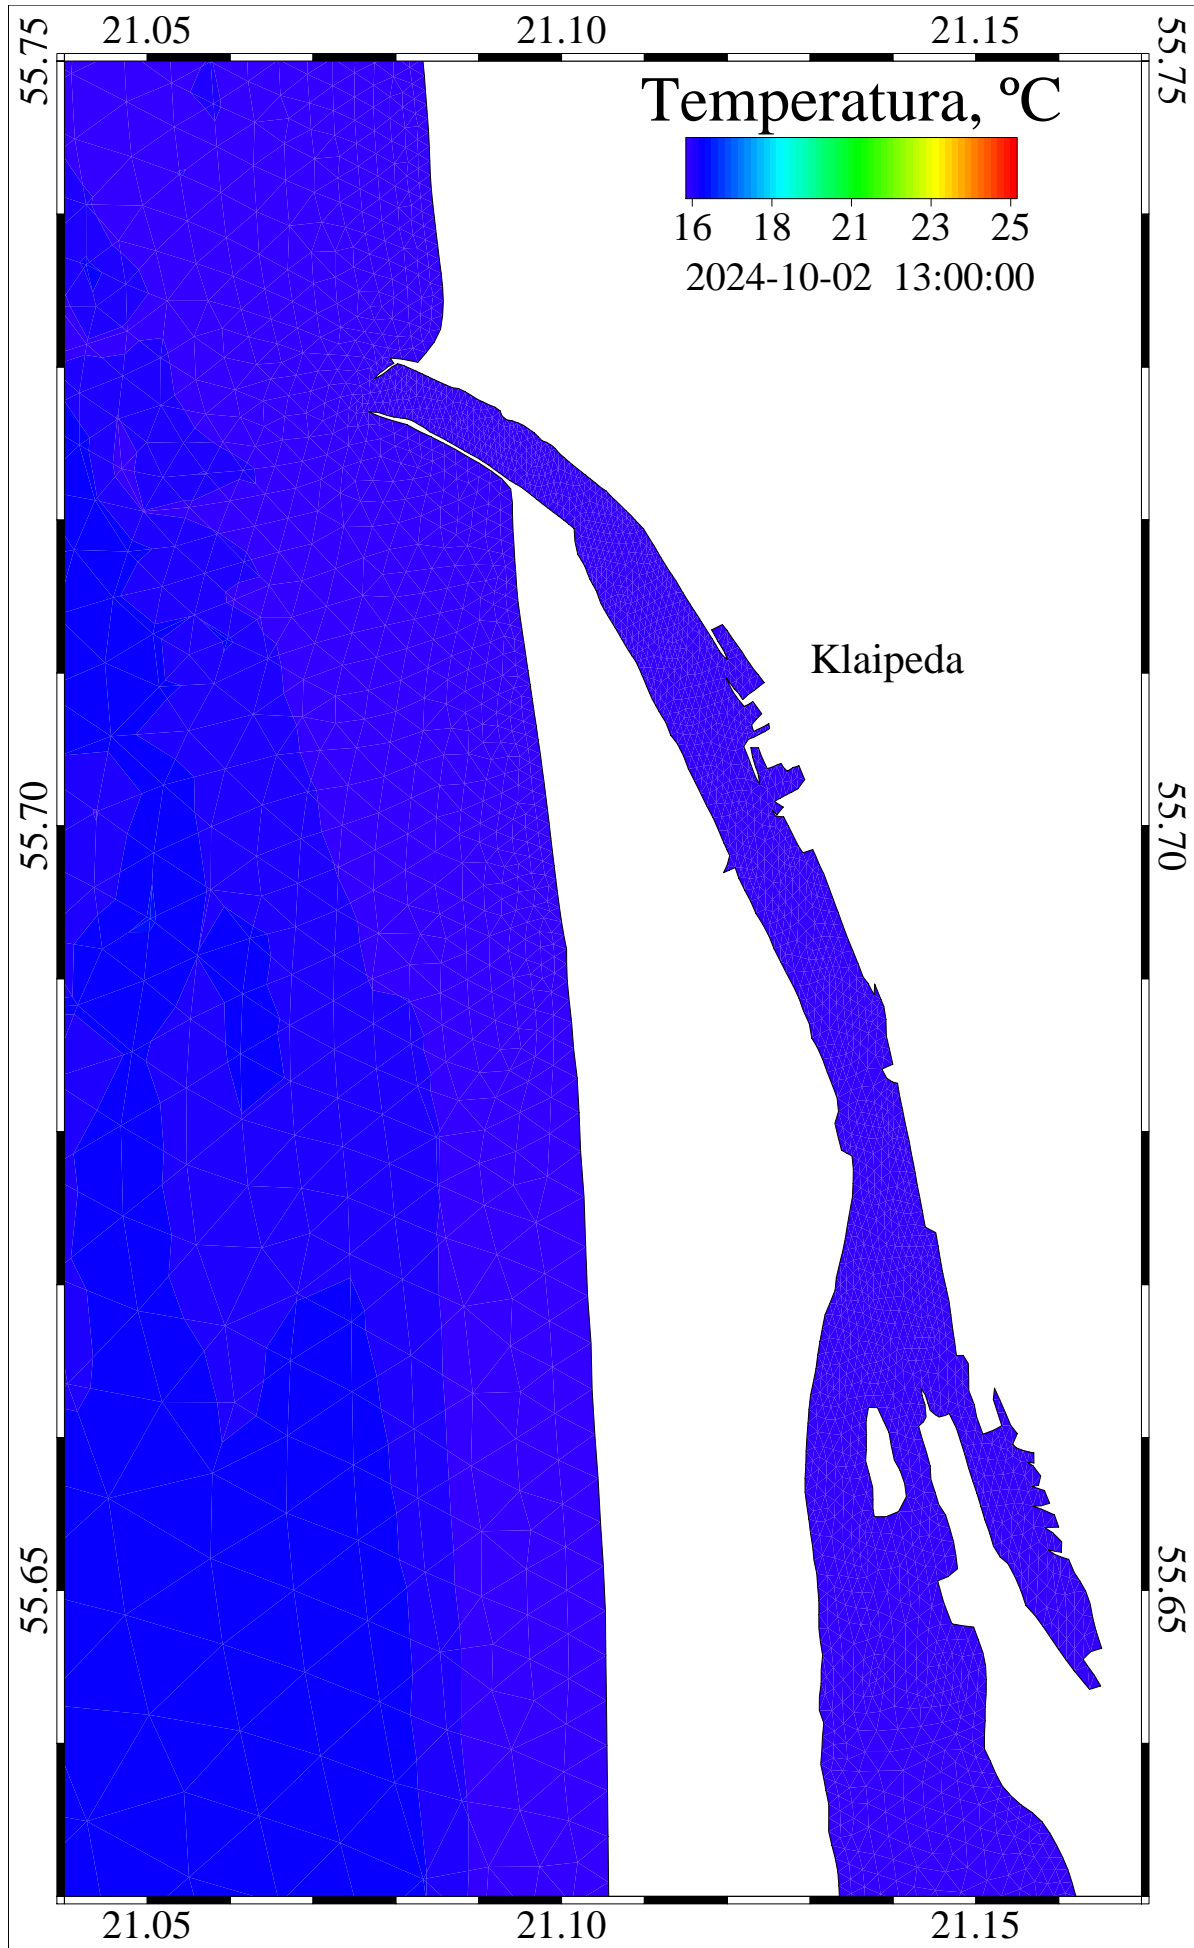

26215200 sec

2024-10-02::10:00:00

level = 0

temperature

Curonian and Baltic Lat/Lon

/scratch/oper/model/20241001_12/operational.ts.shy