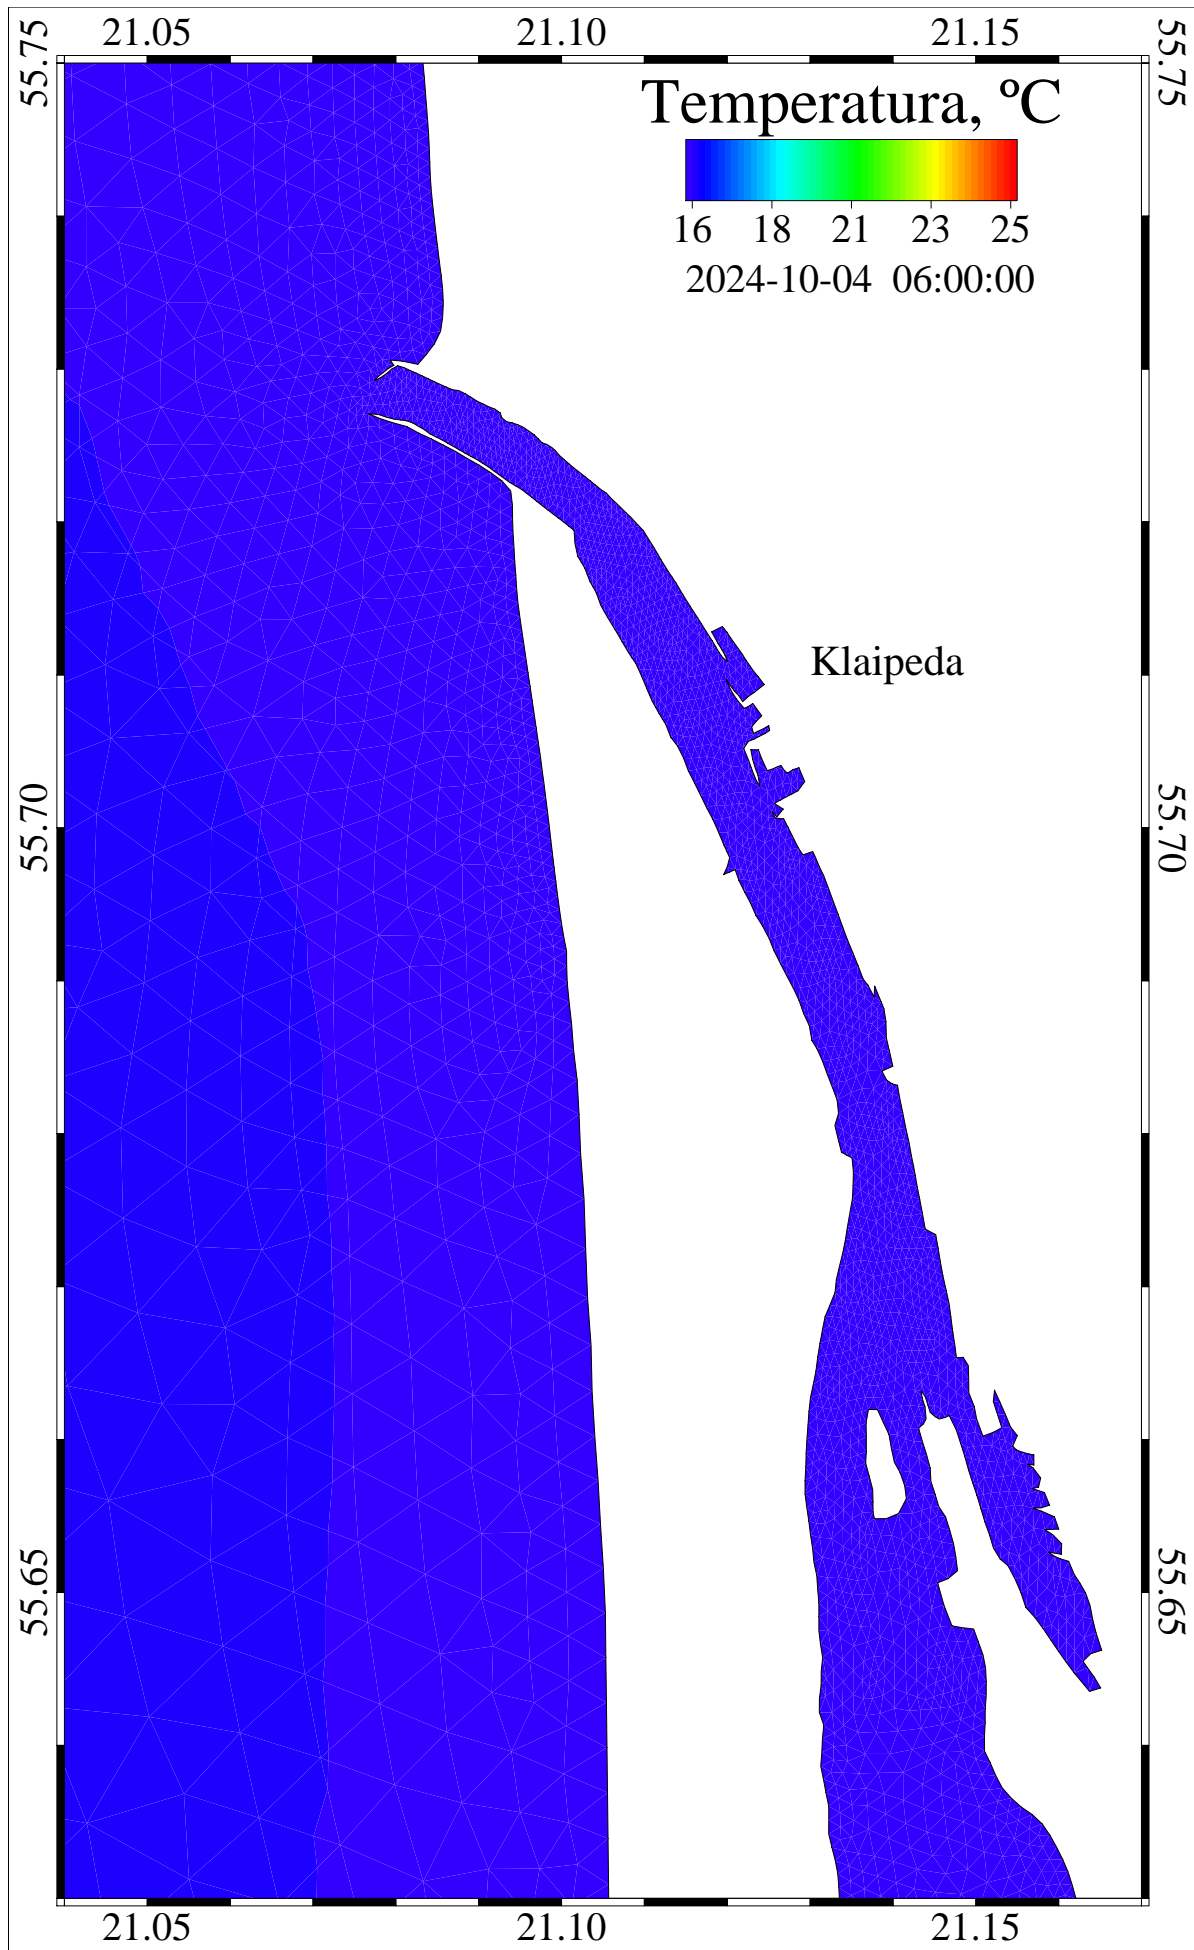

26362800 sec

2024-10-04::03:00:00

level = 0

temperature

Curonian and Baltic Lat/Lon

/scratch/oper/model/20241001_12/operational.ts.shy