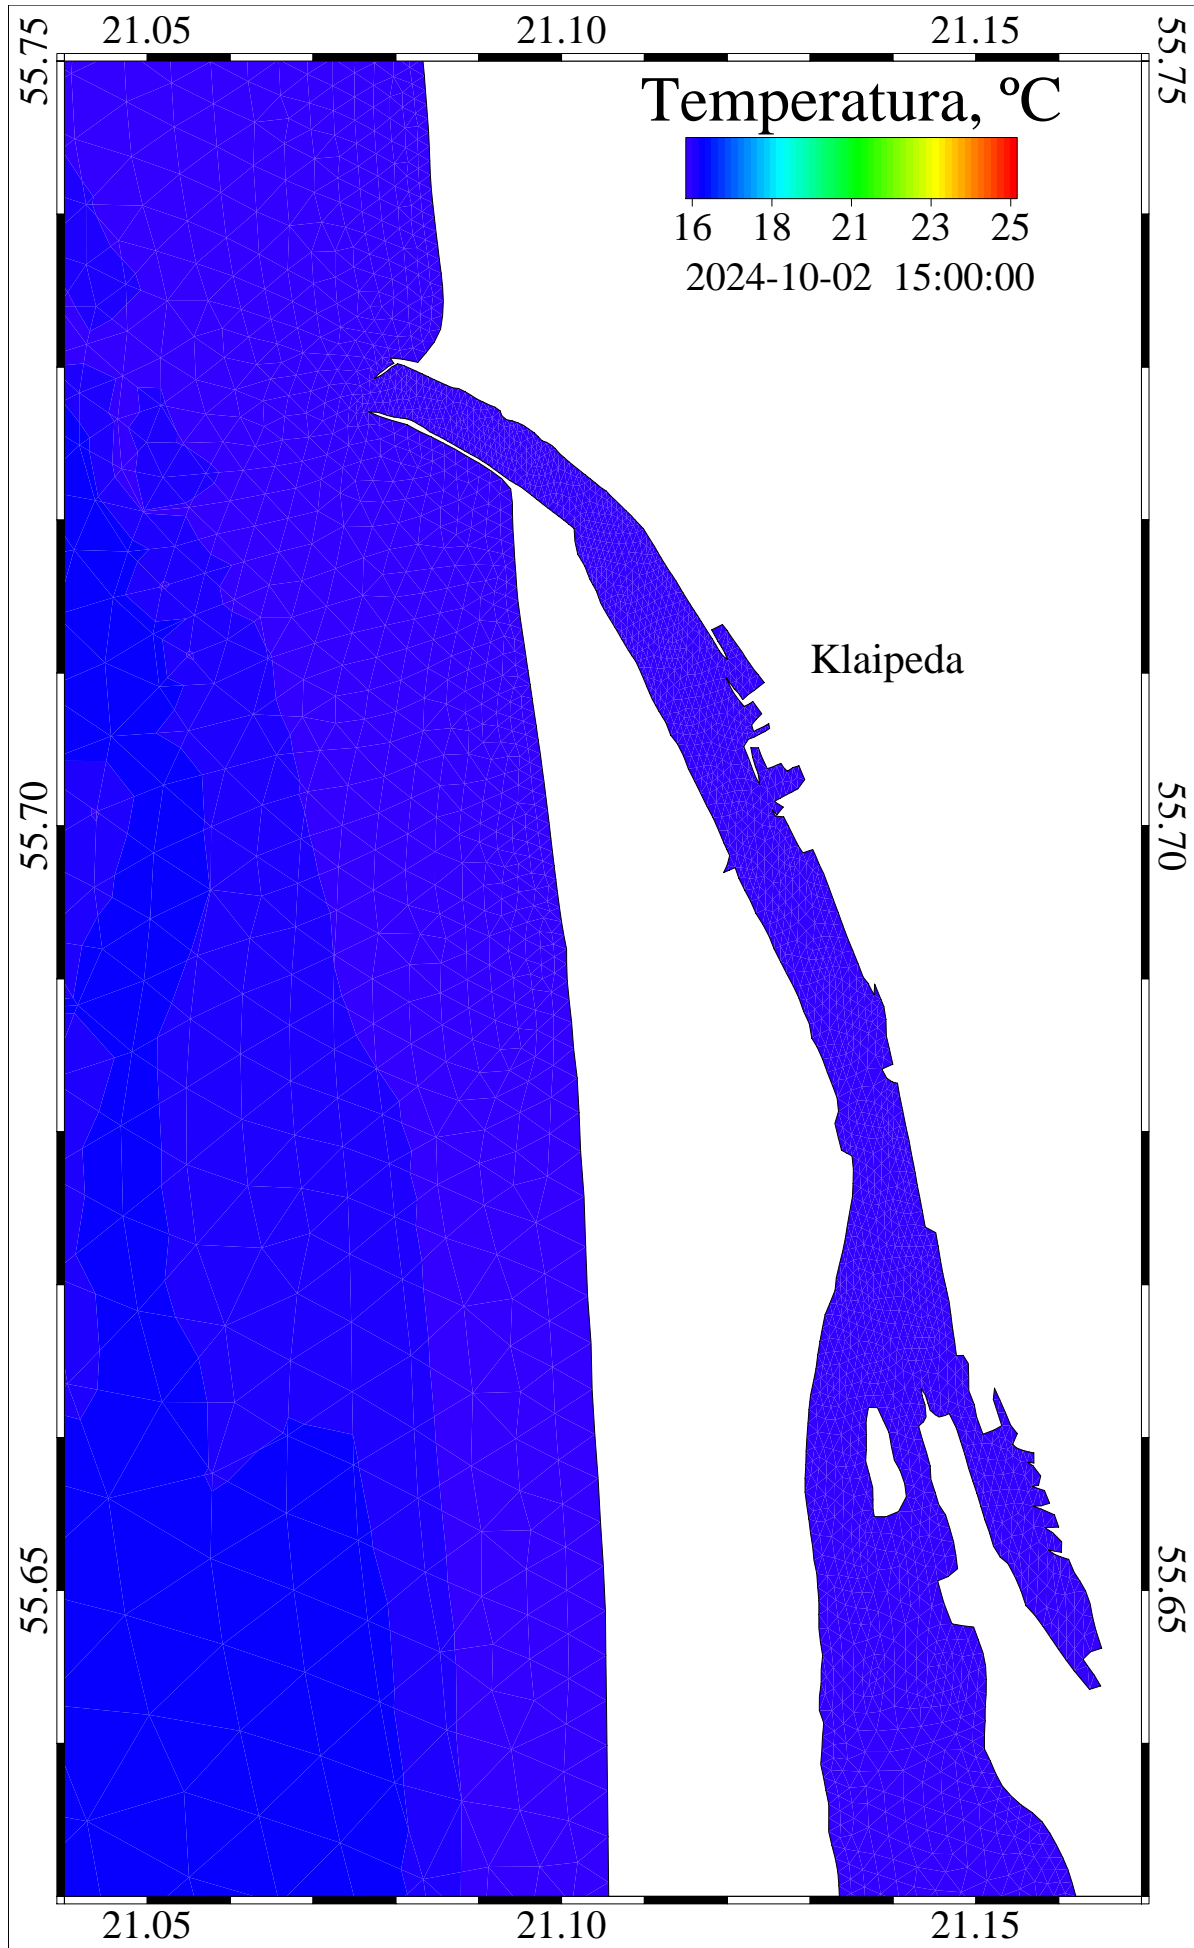

Curonian and Baltic Lat/Lon

/scratch/oper/model/20241001\_12/operational.ts.shy

26218800 sec

2024-10-02::11:00:00

level = 0

temperature

Curonian and Baltic Lat/Lon

/scratch/oper/model/20241001\_12/operational.ts.shy