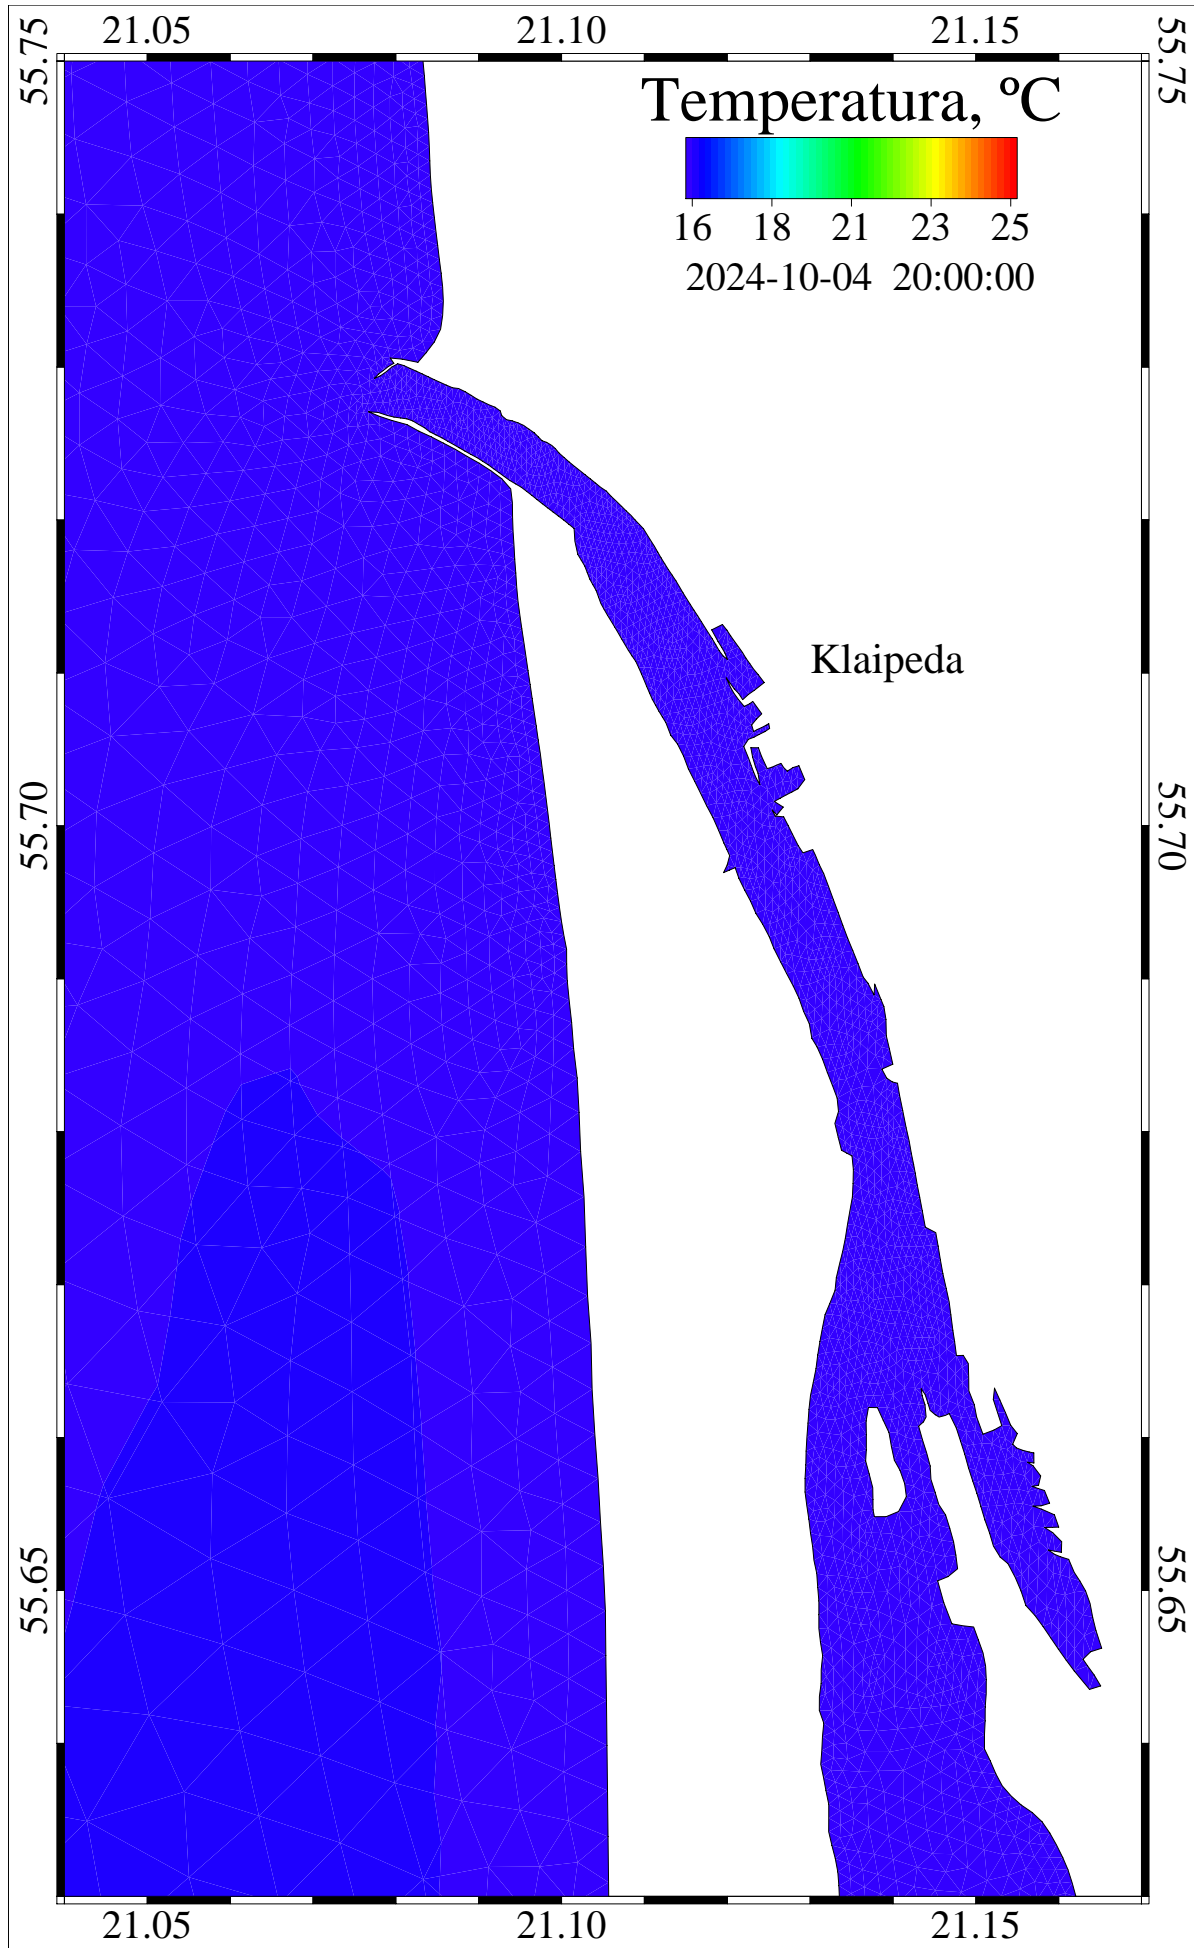

26409600 sec

2024-10-04::16:00:00

level = 0

temperature

Curonian and Baltic Lat/Lon

/scratch/oper/model/20241001\_12/operational.ts.shy

26413200 sec

2024-10-04::17:00:00