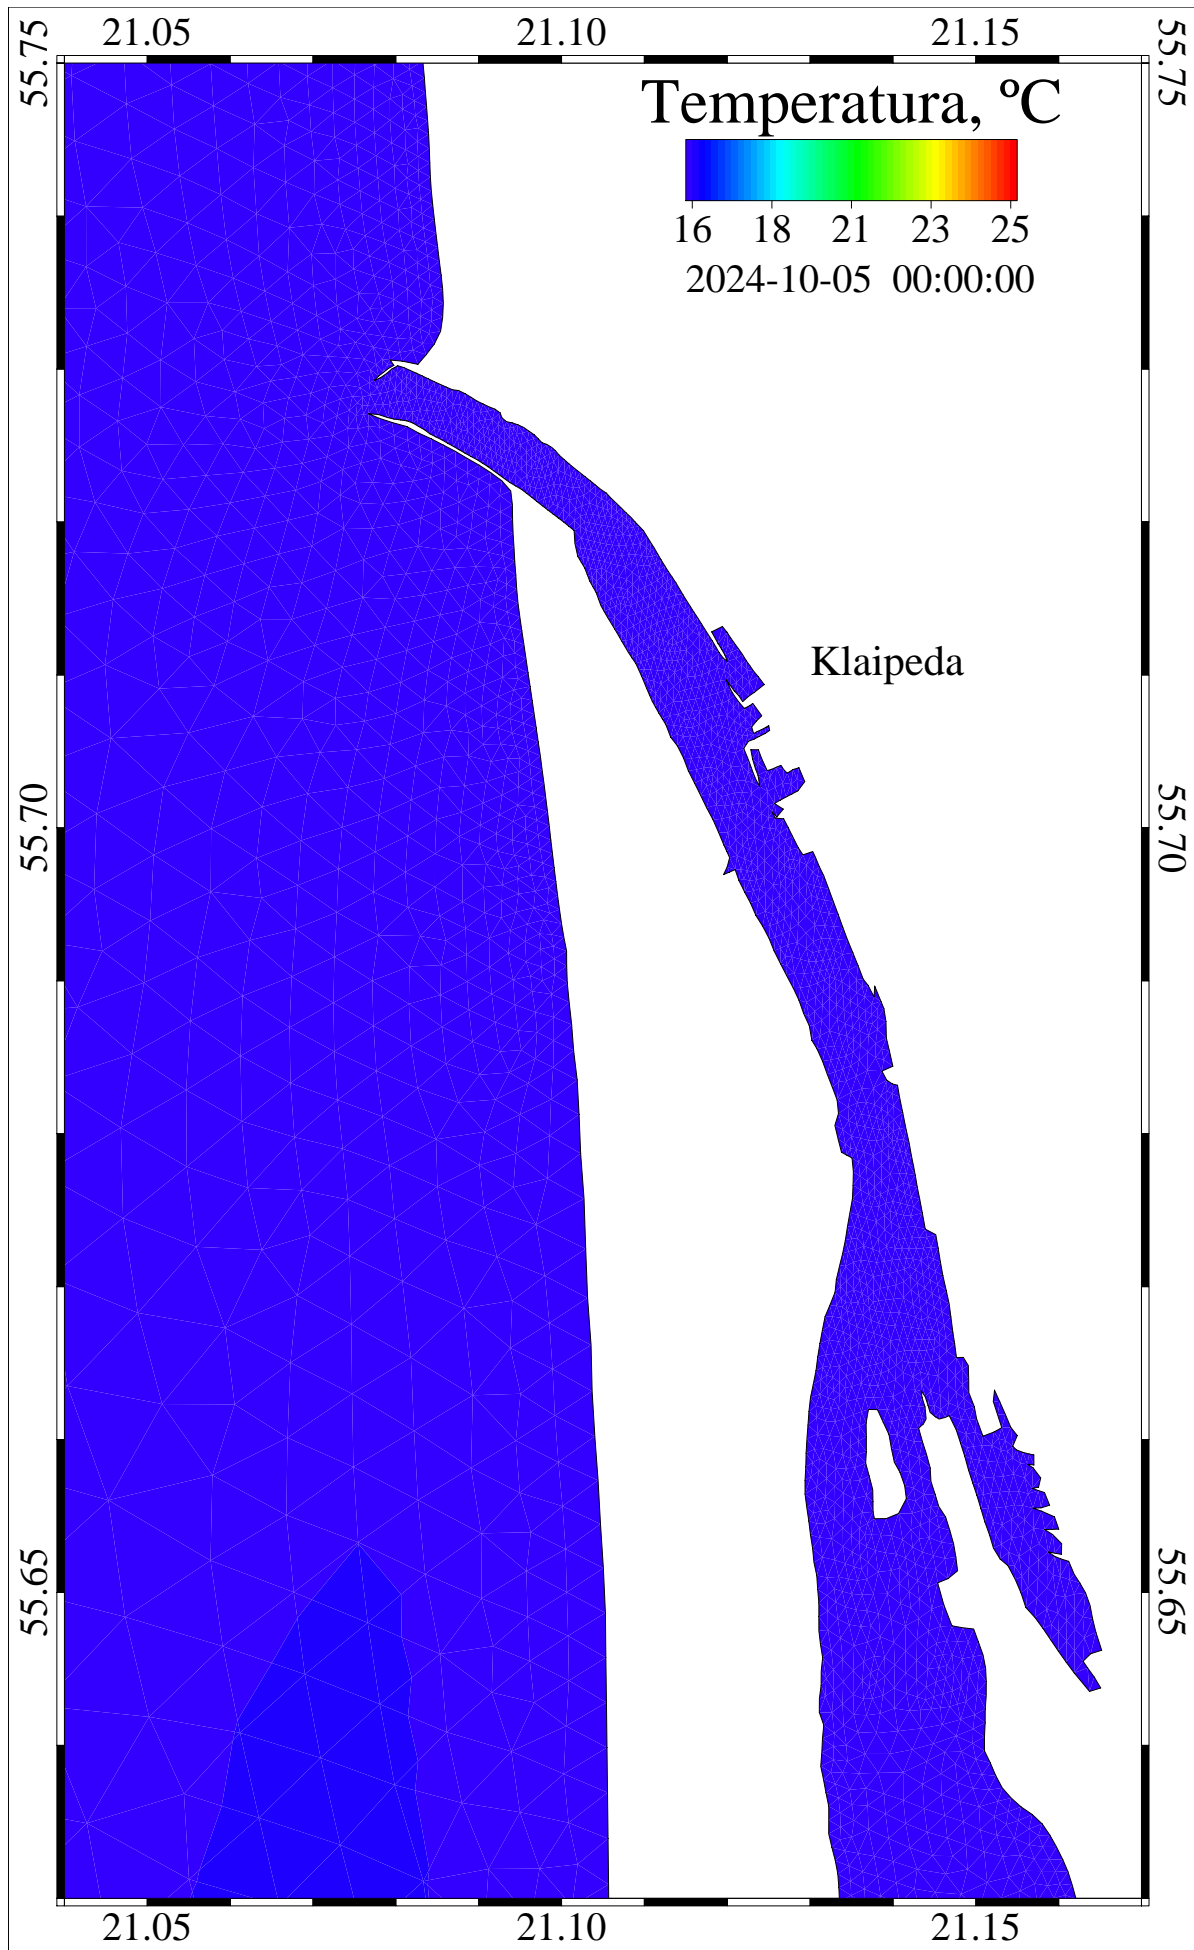

26424000 sec

2024-10-04::20:00:00

level = 0

temperature

Curonian and Baltic Lat/Lon

/scratch/oper/model/20241001\_12/operational.ts.shy

26427600 sec

2024-10-04::21:00:00