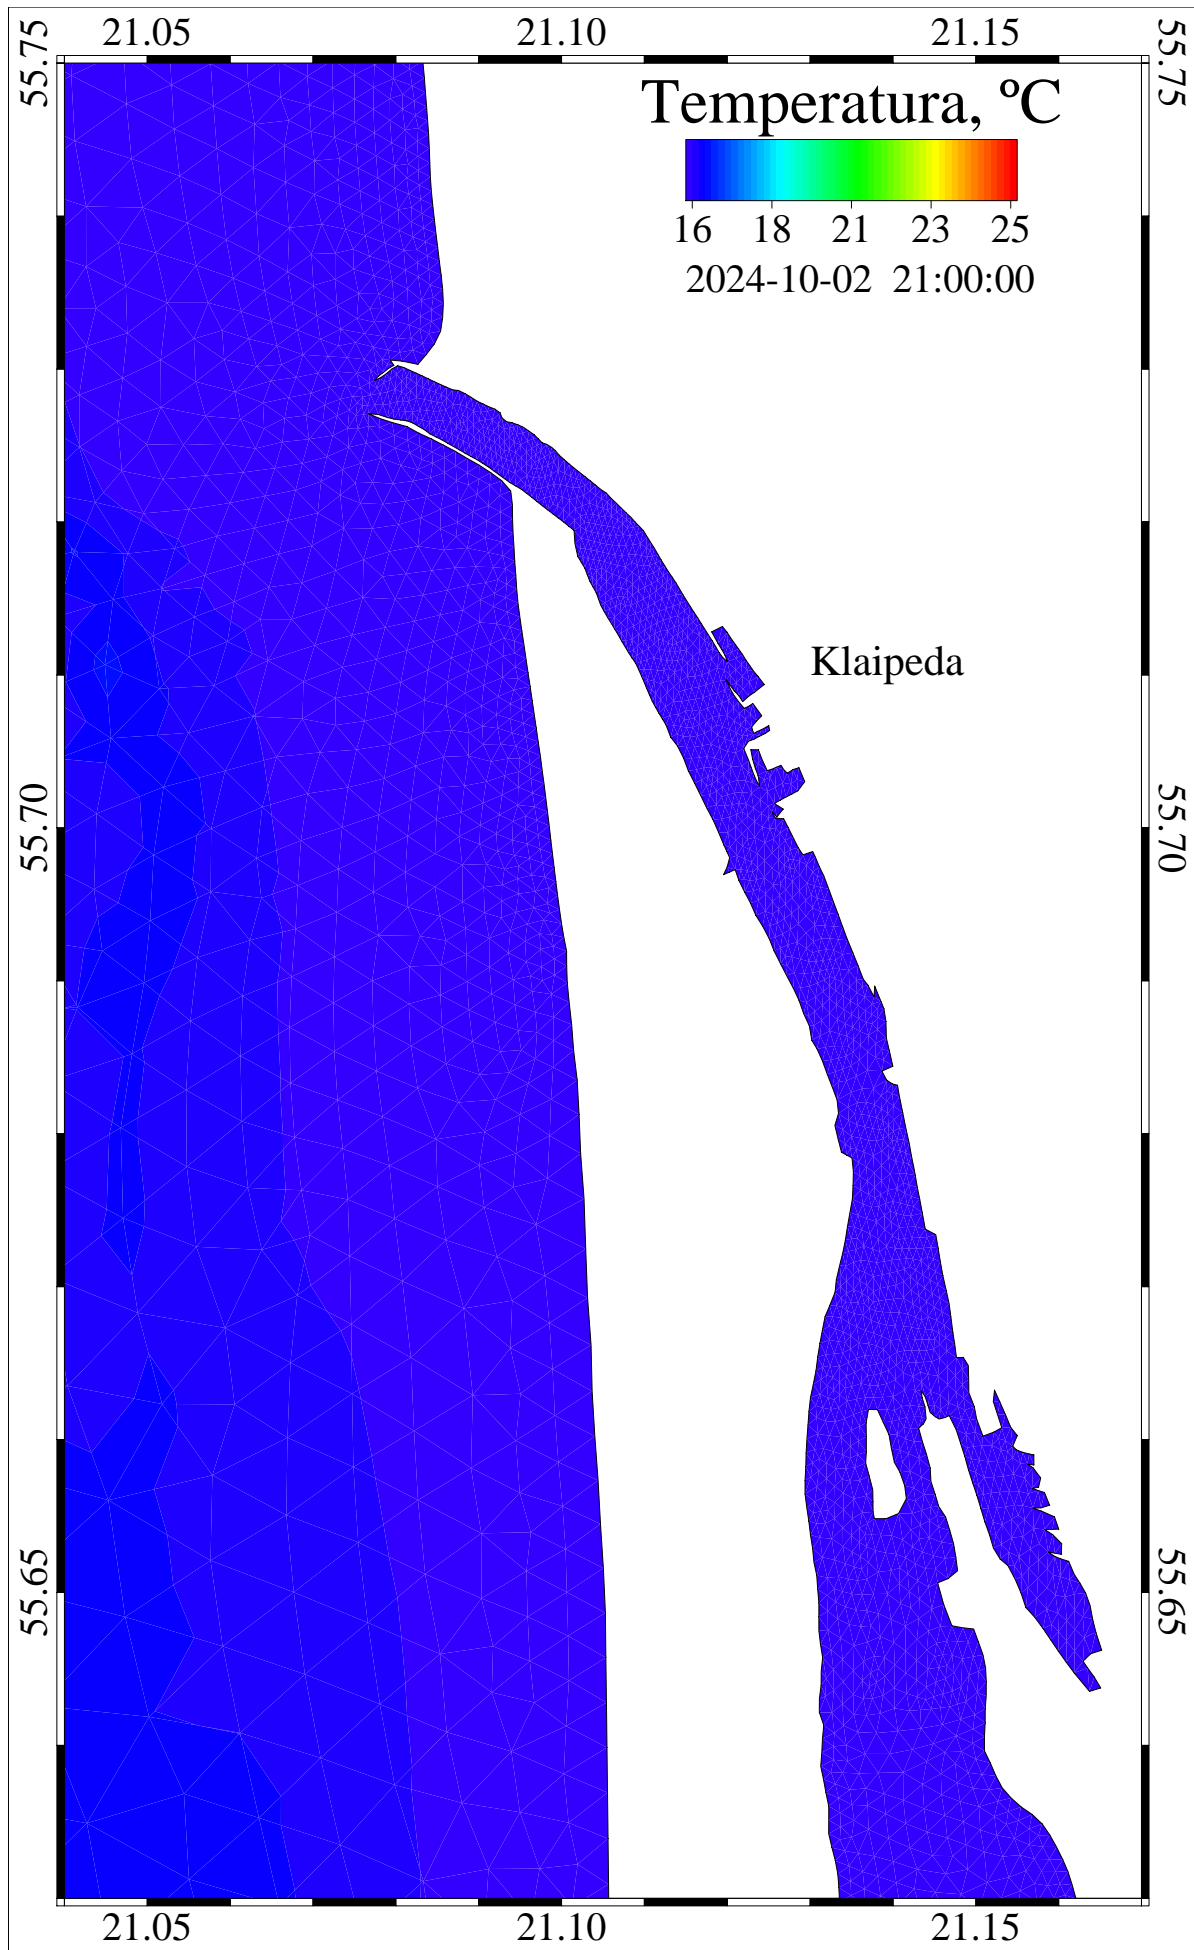

26244000 sec

2024-10-02::18:00:00

level = 0

temperature

Curonian and Baltic Lat/Lon

/scratch/oper/model/20241001_12/operational.ts.shy