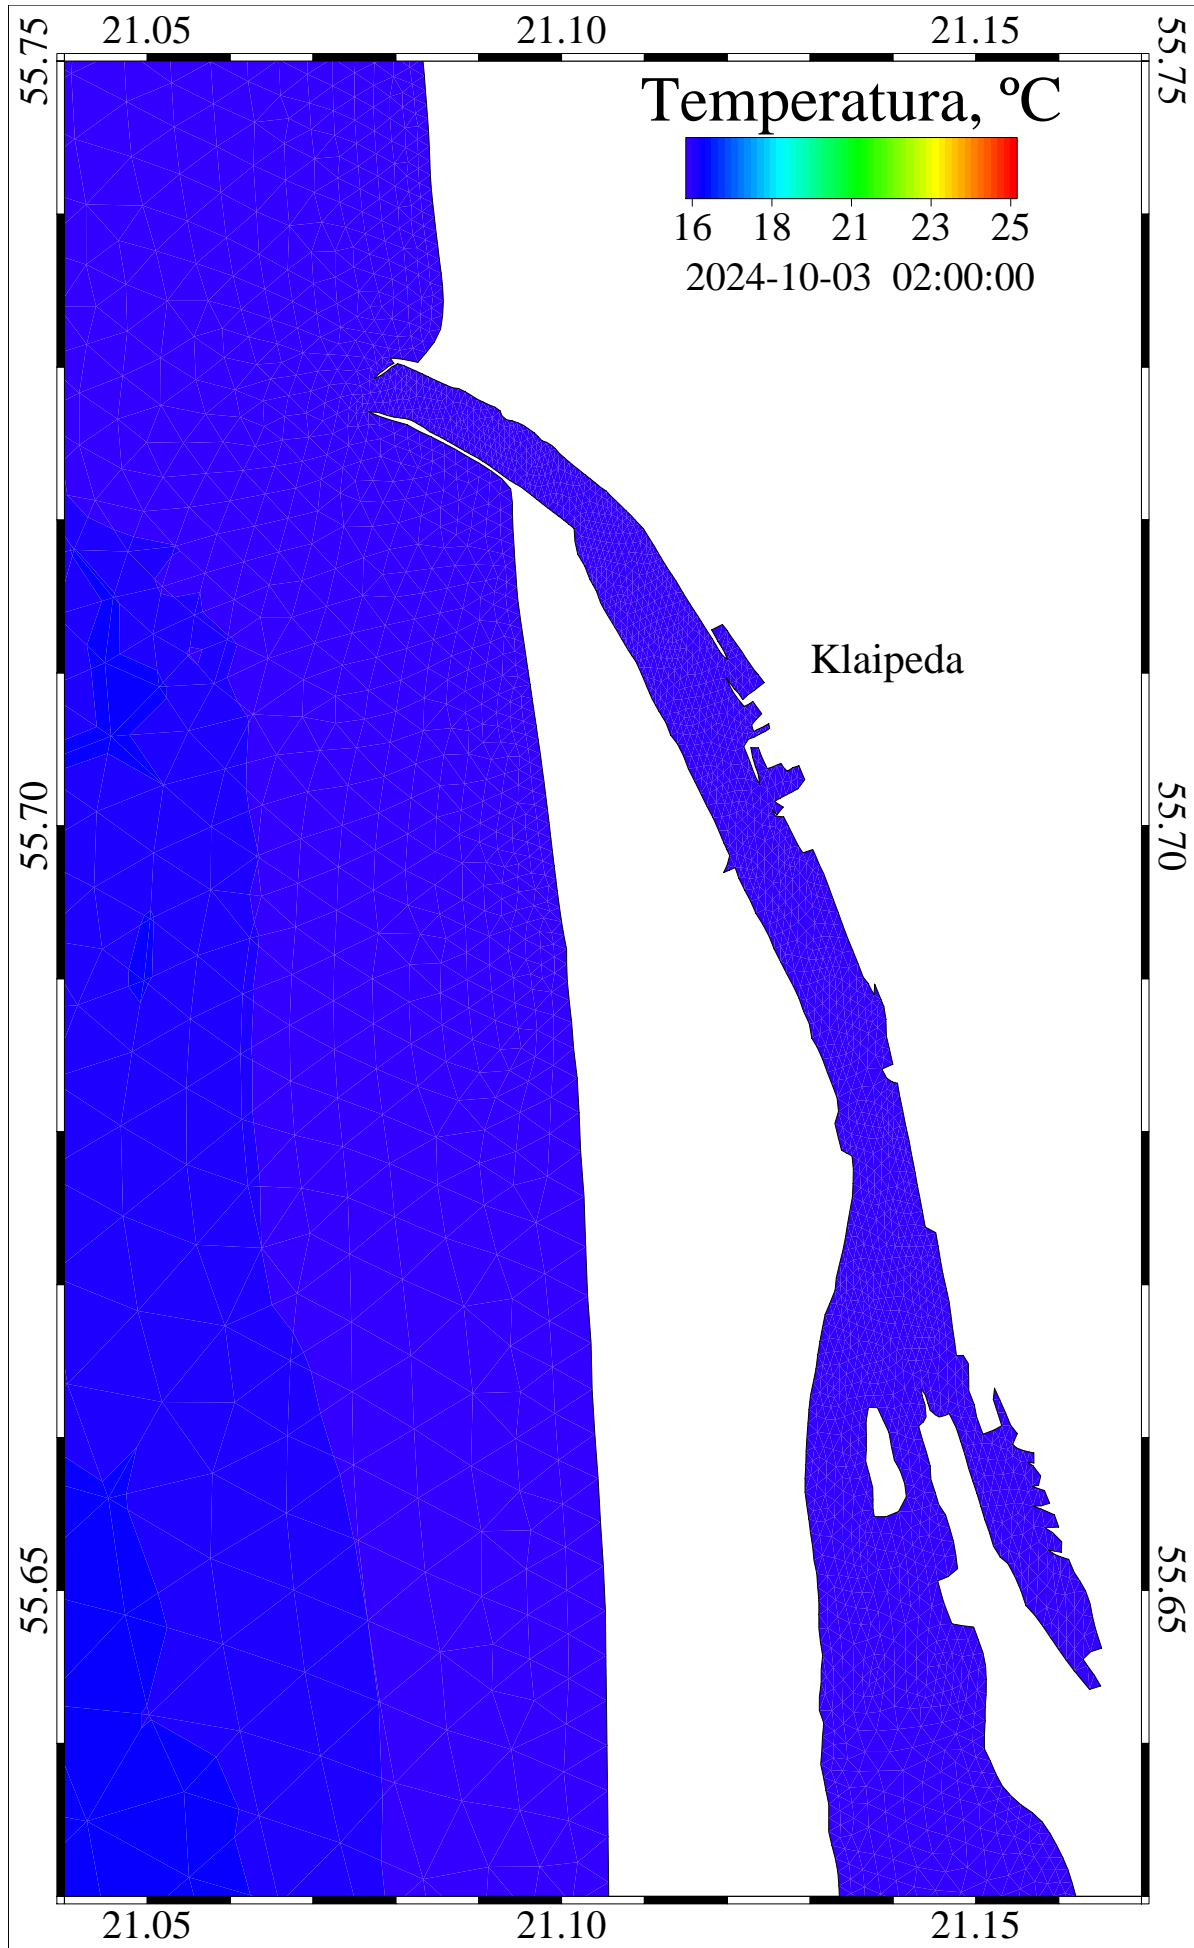

26262000 sec

2024-10-02::23:00:00

level = 0

temperature

Curonian and Baltic Lat/Lon

/scratch/oper/model/20241001_12/operational.ts.shy