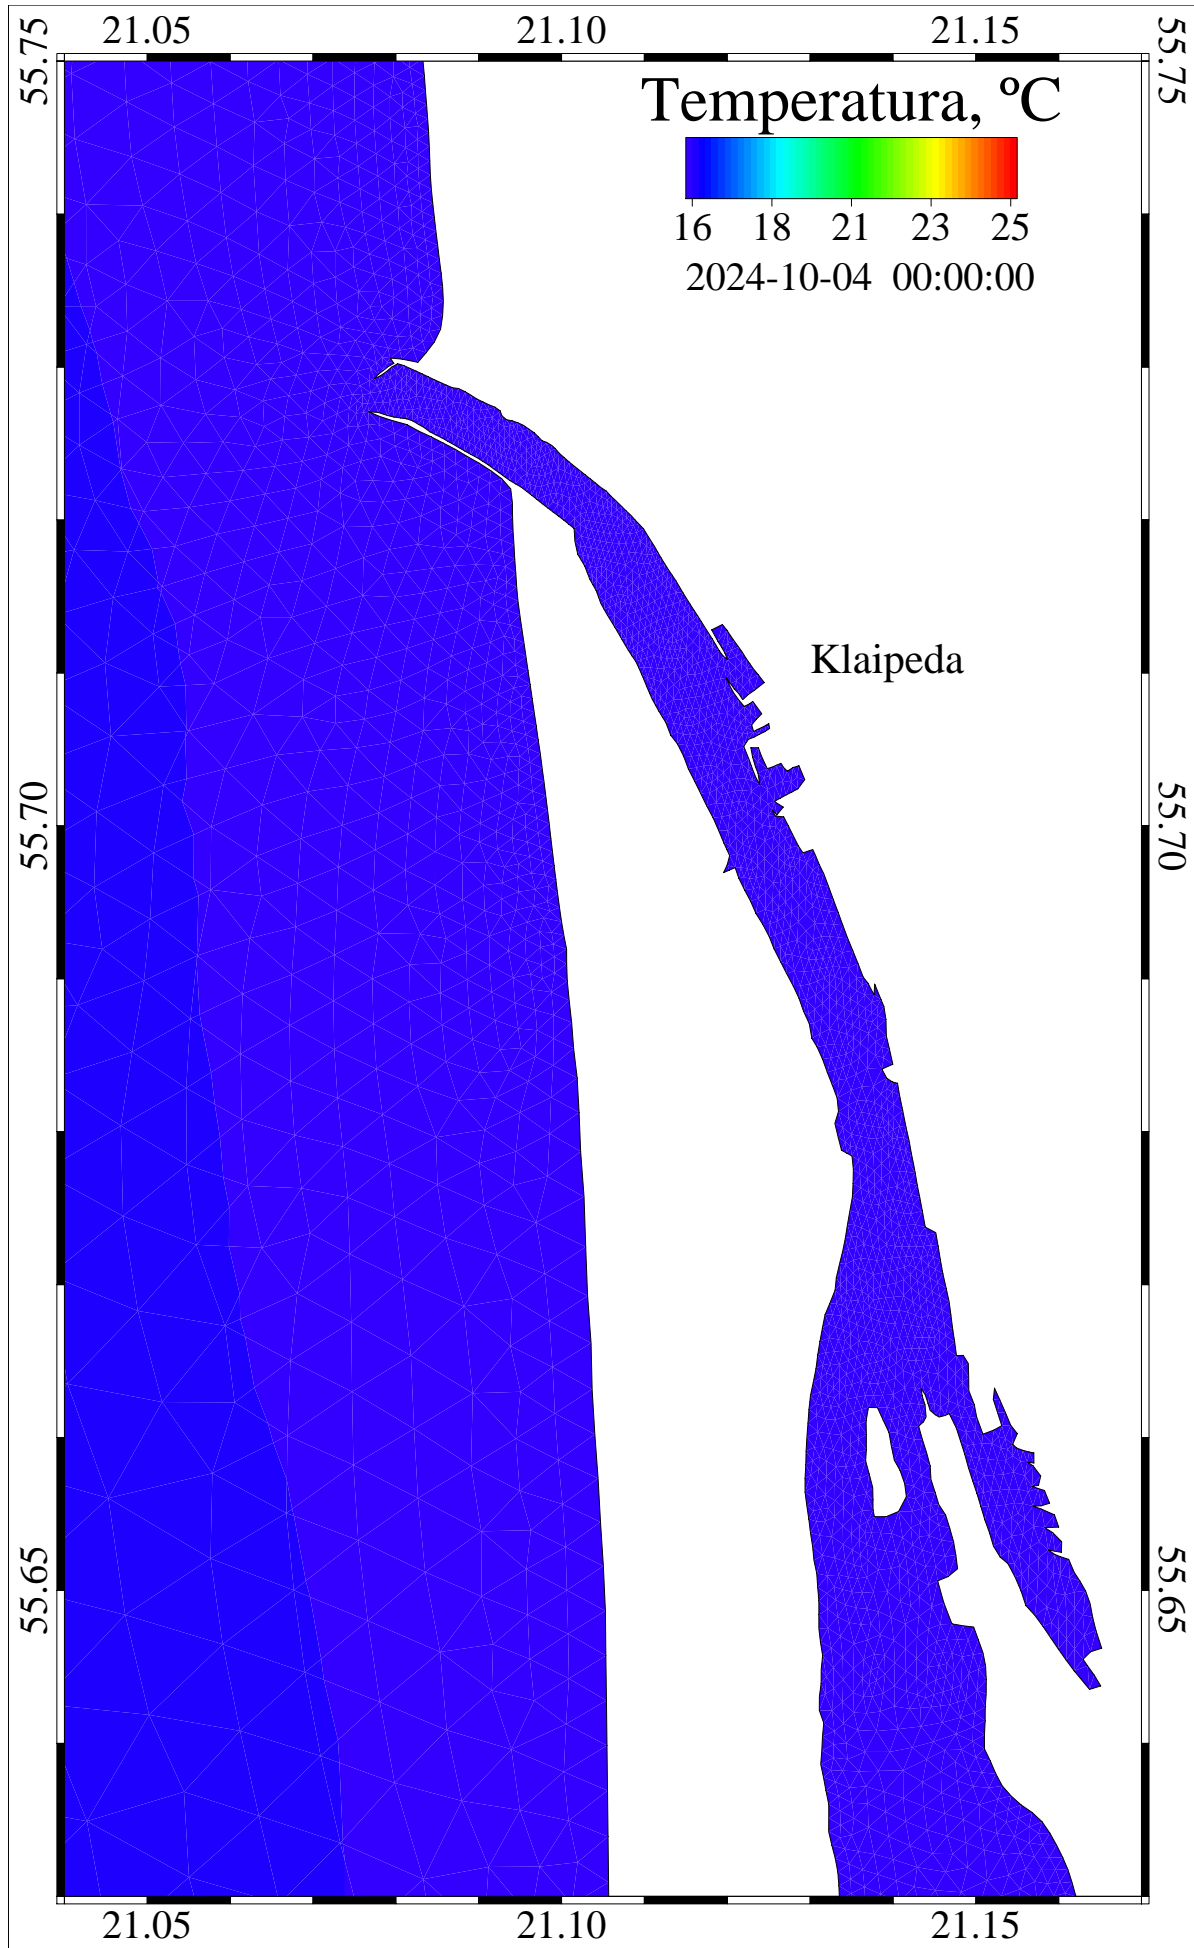

26337600 sec

2024-10-03::20:00:00

level = 0

temperature

Curonian and Baltic Lat/Lon

/scratch/oper/model/20241001\_12/operational.ts.shy

26341200 sec

2024-10-03::21:00:00