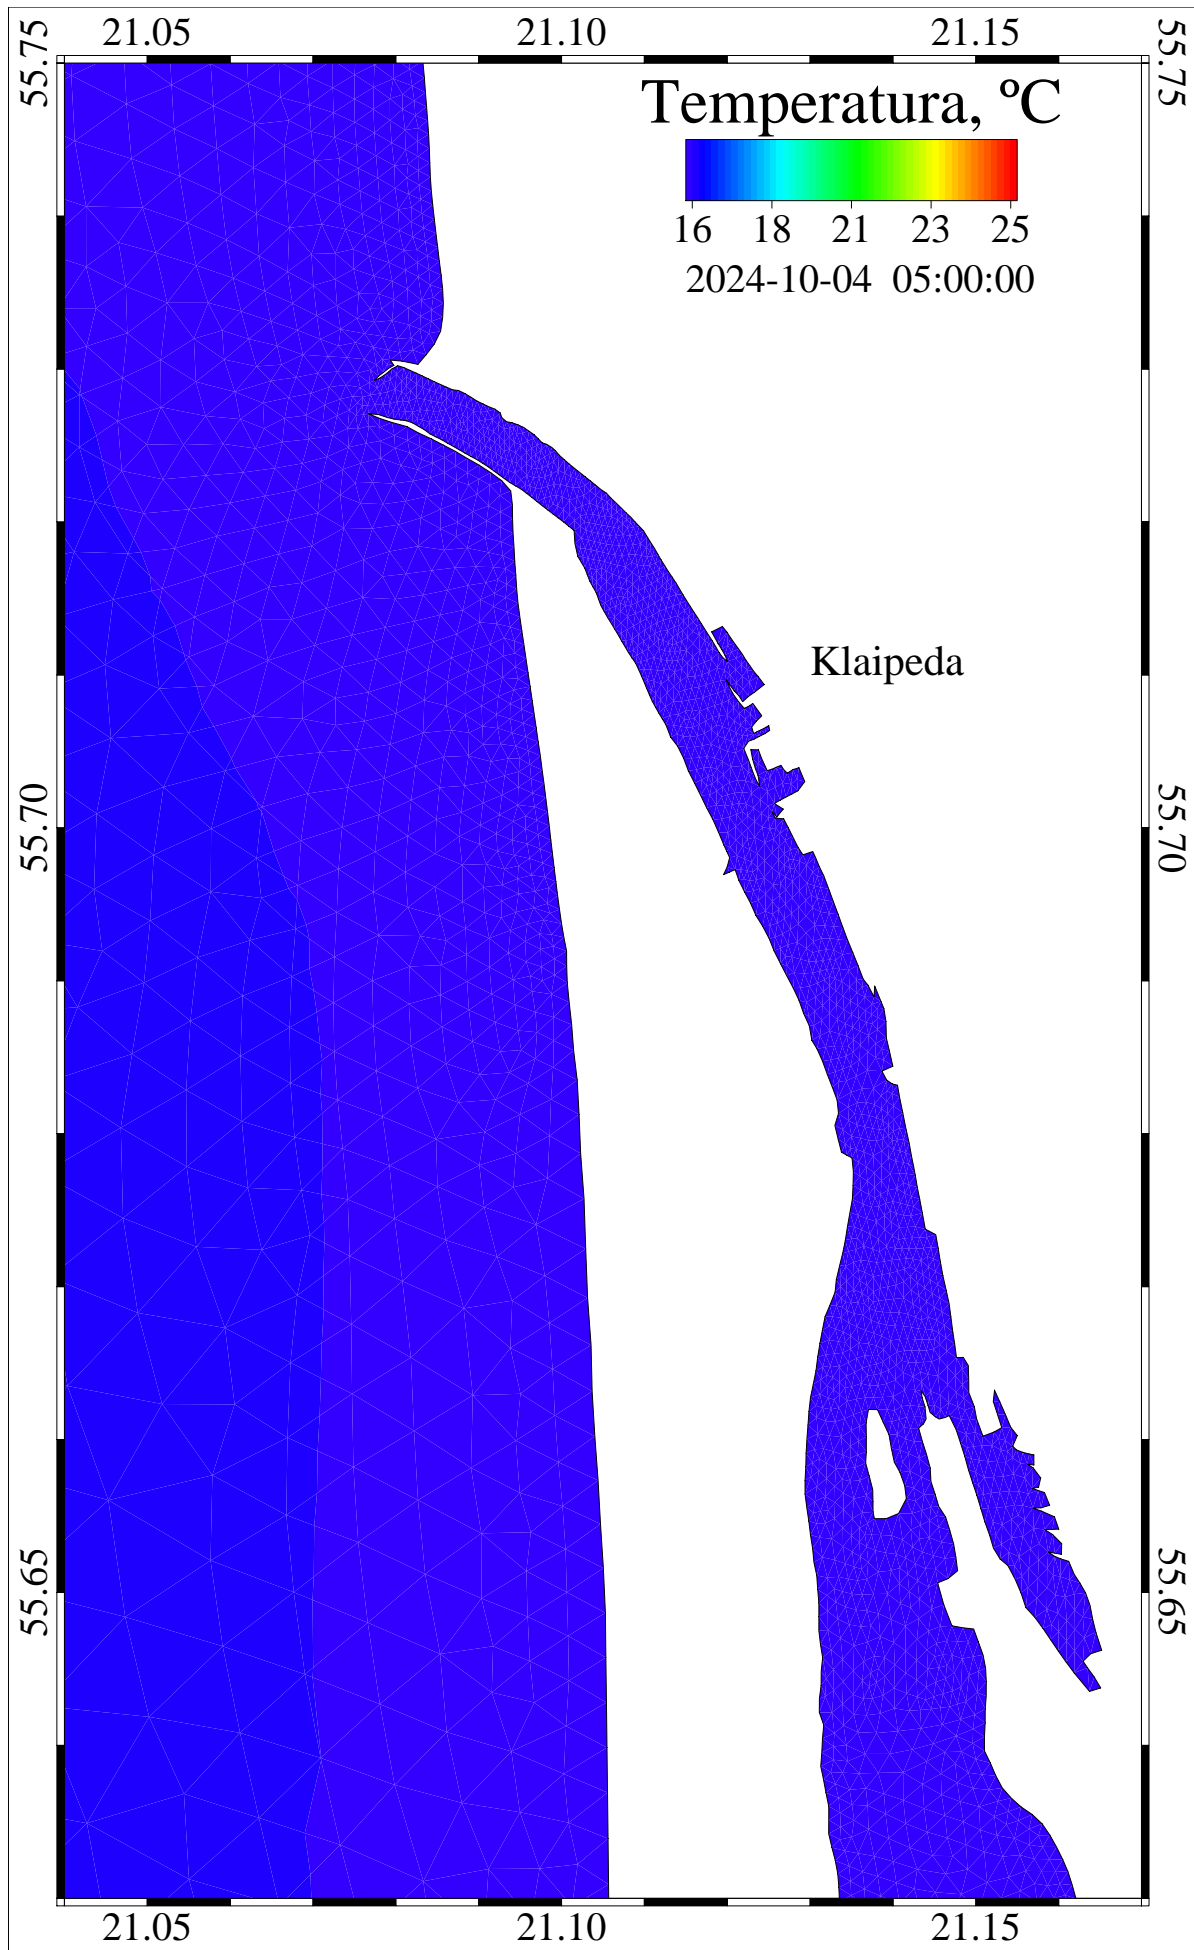

26359200 sec

2024-10-04::02:00:00

level = 0

temperature

Curonian and Baltic Lat/Lon

/scratch/oper/model/20241001_12/operational.ts.shy