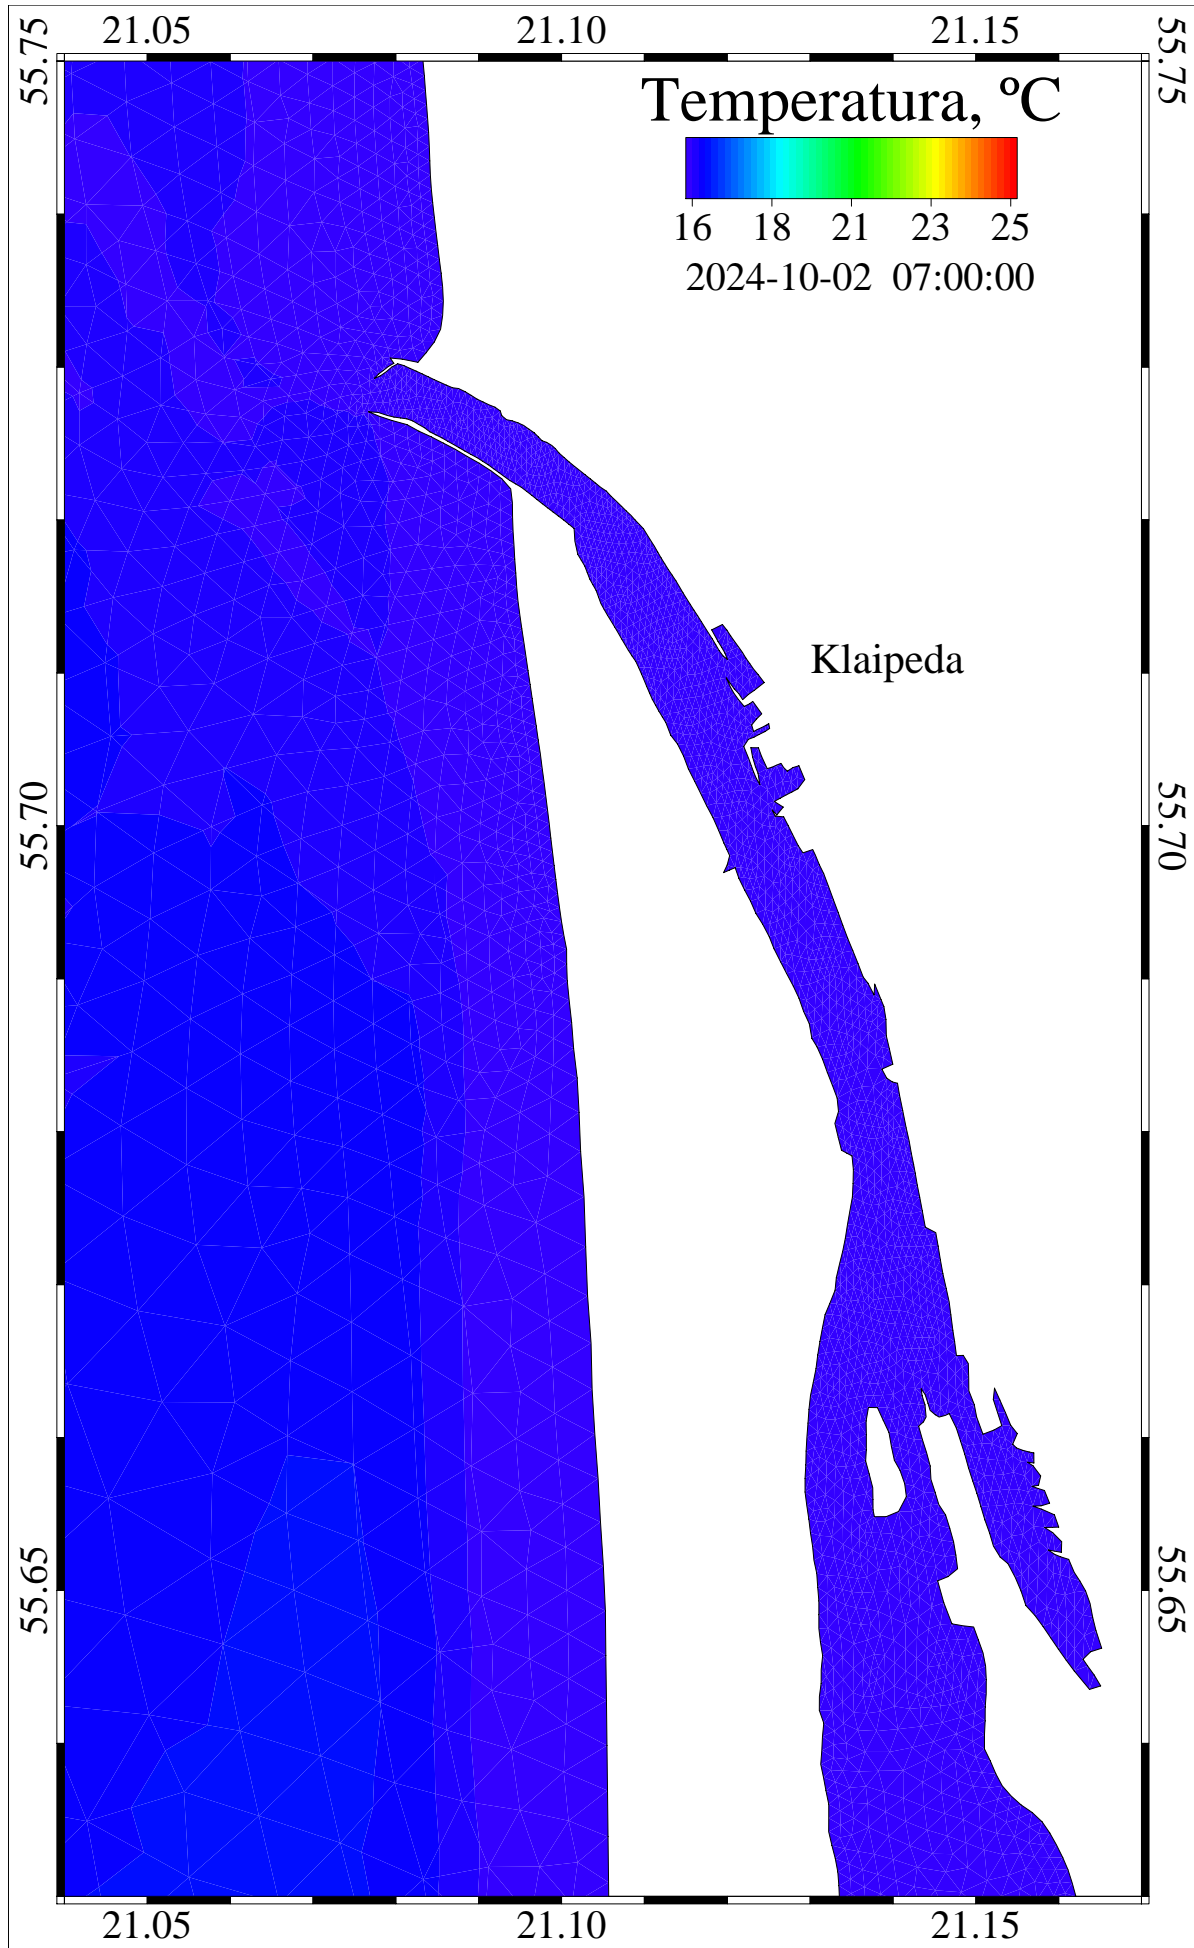

Curonian and Baltic Lat/Lon

/scratch/oper/model/20241001\_12/operational.ts.shy

26190000 sec

2024-10-02::03:00:00

level = 0

temperature

Curonian and Baltic Lat/Lon

/scratch/oper/model/20241001\_12/operational.ts.shy