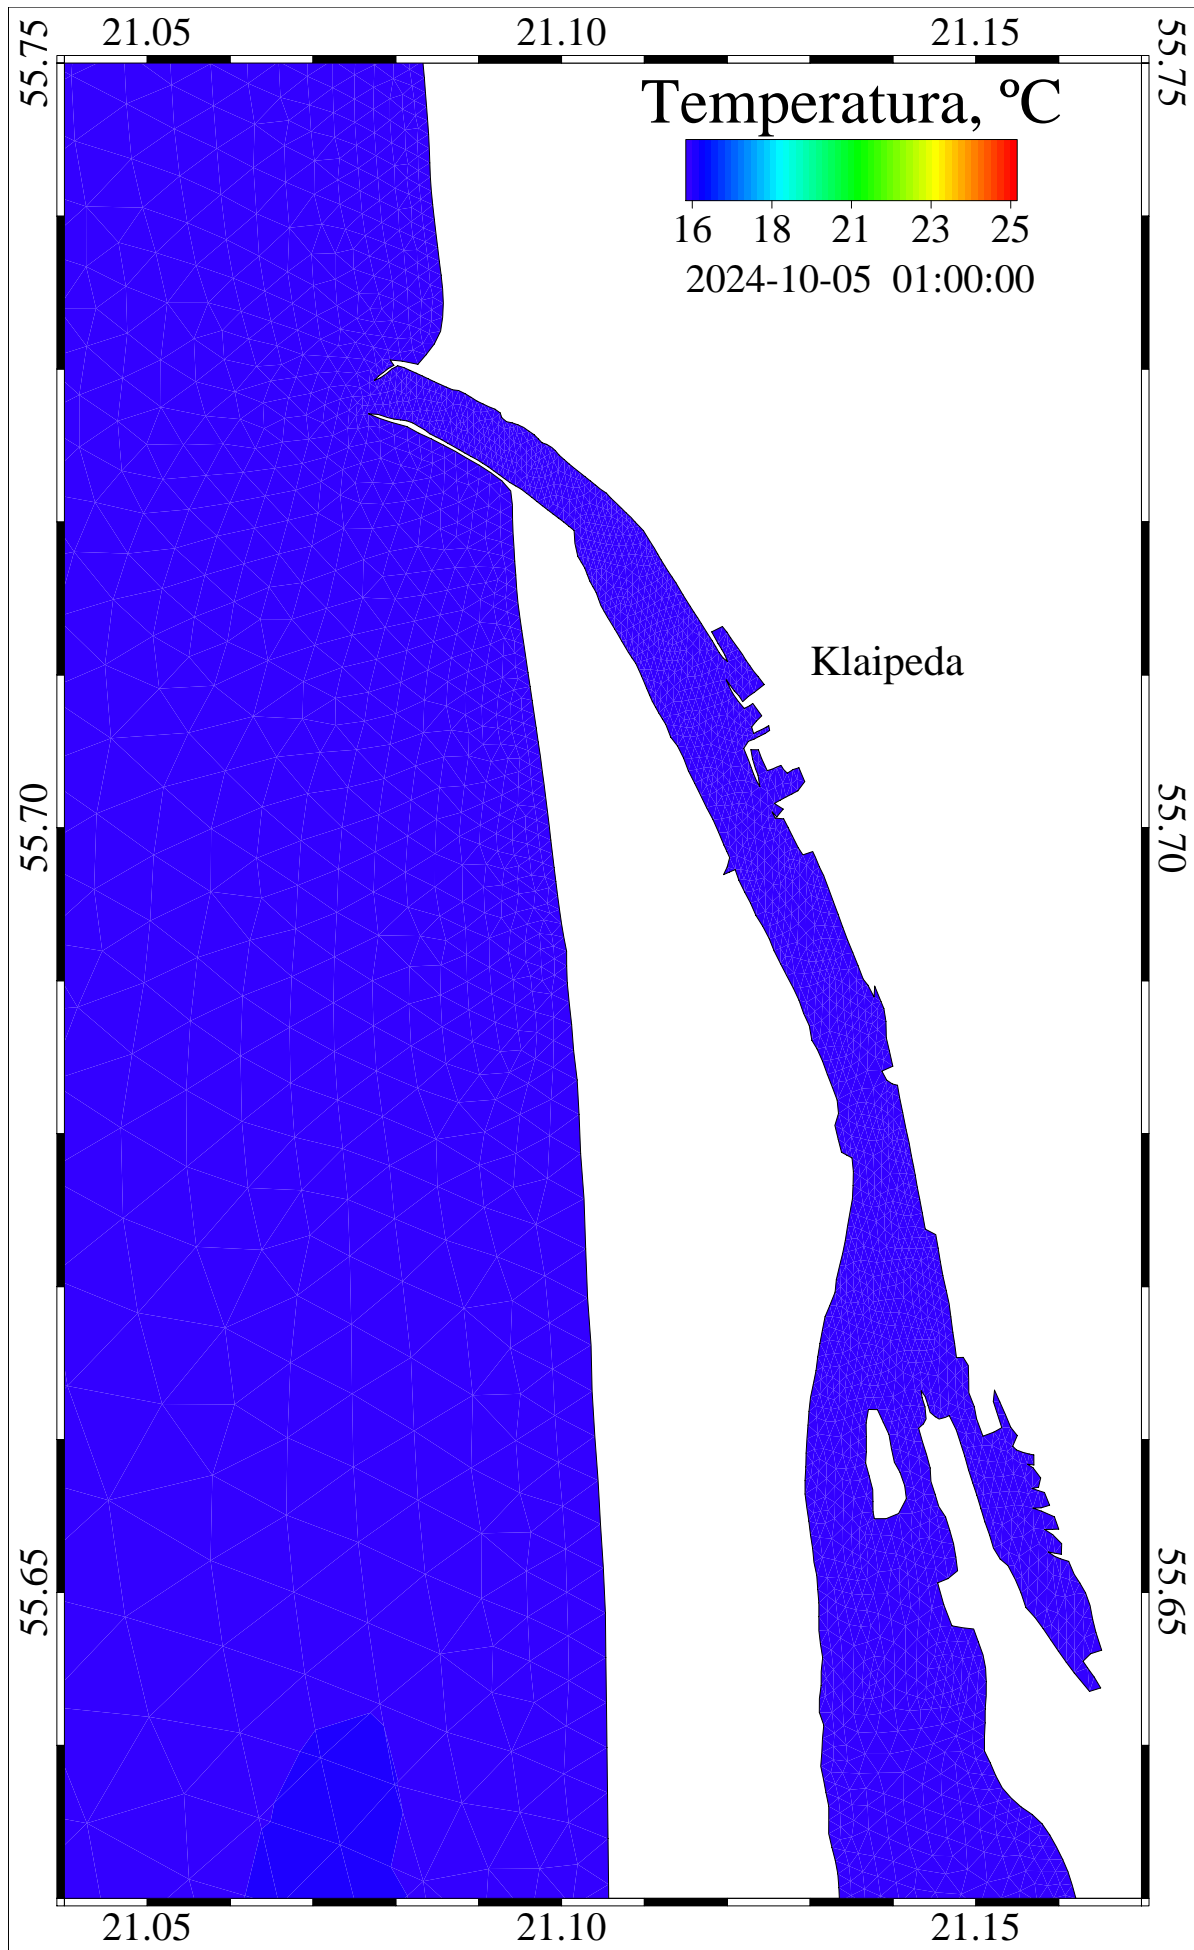

26431200 sec

2024-10-04::22:00:00

level = 0

temperature

Curonian and Baltic Lat/Lon

/scratch/oper/model/20241001_12/operational.ts.shy