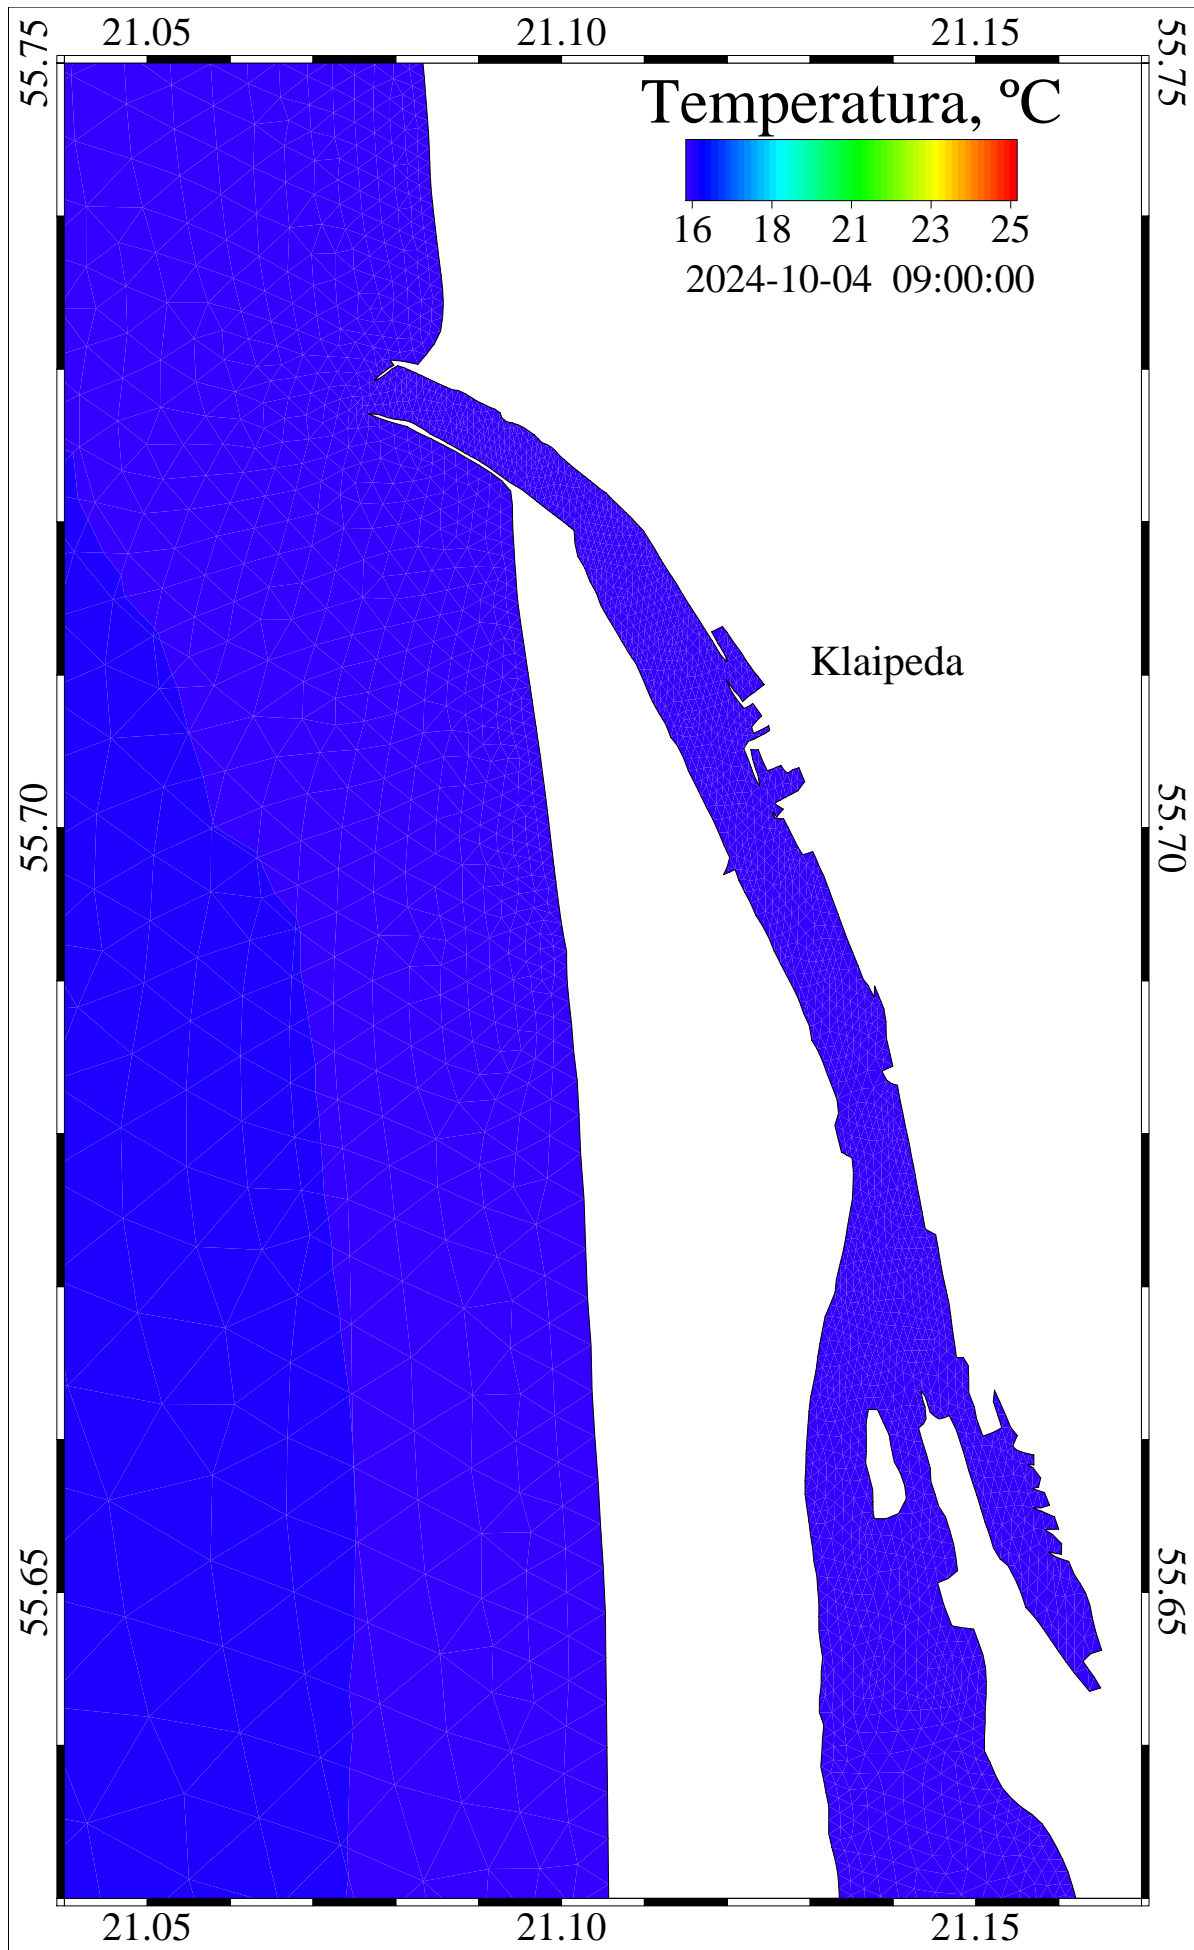

26373600 sec

2024-10-04::06:00:00

level = 0

temperature

Curonian and Baltic Lat/Lon

/scratch/oper/model/20241001_12/operational.ts.shy