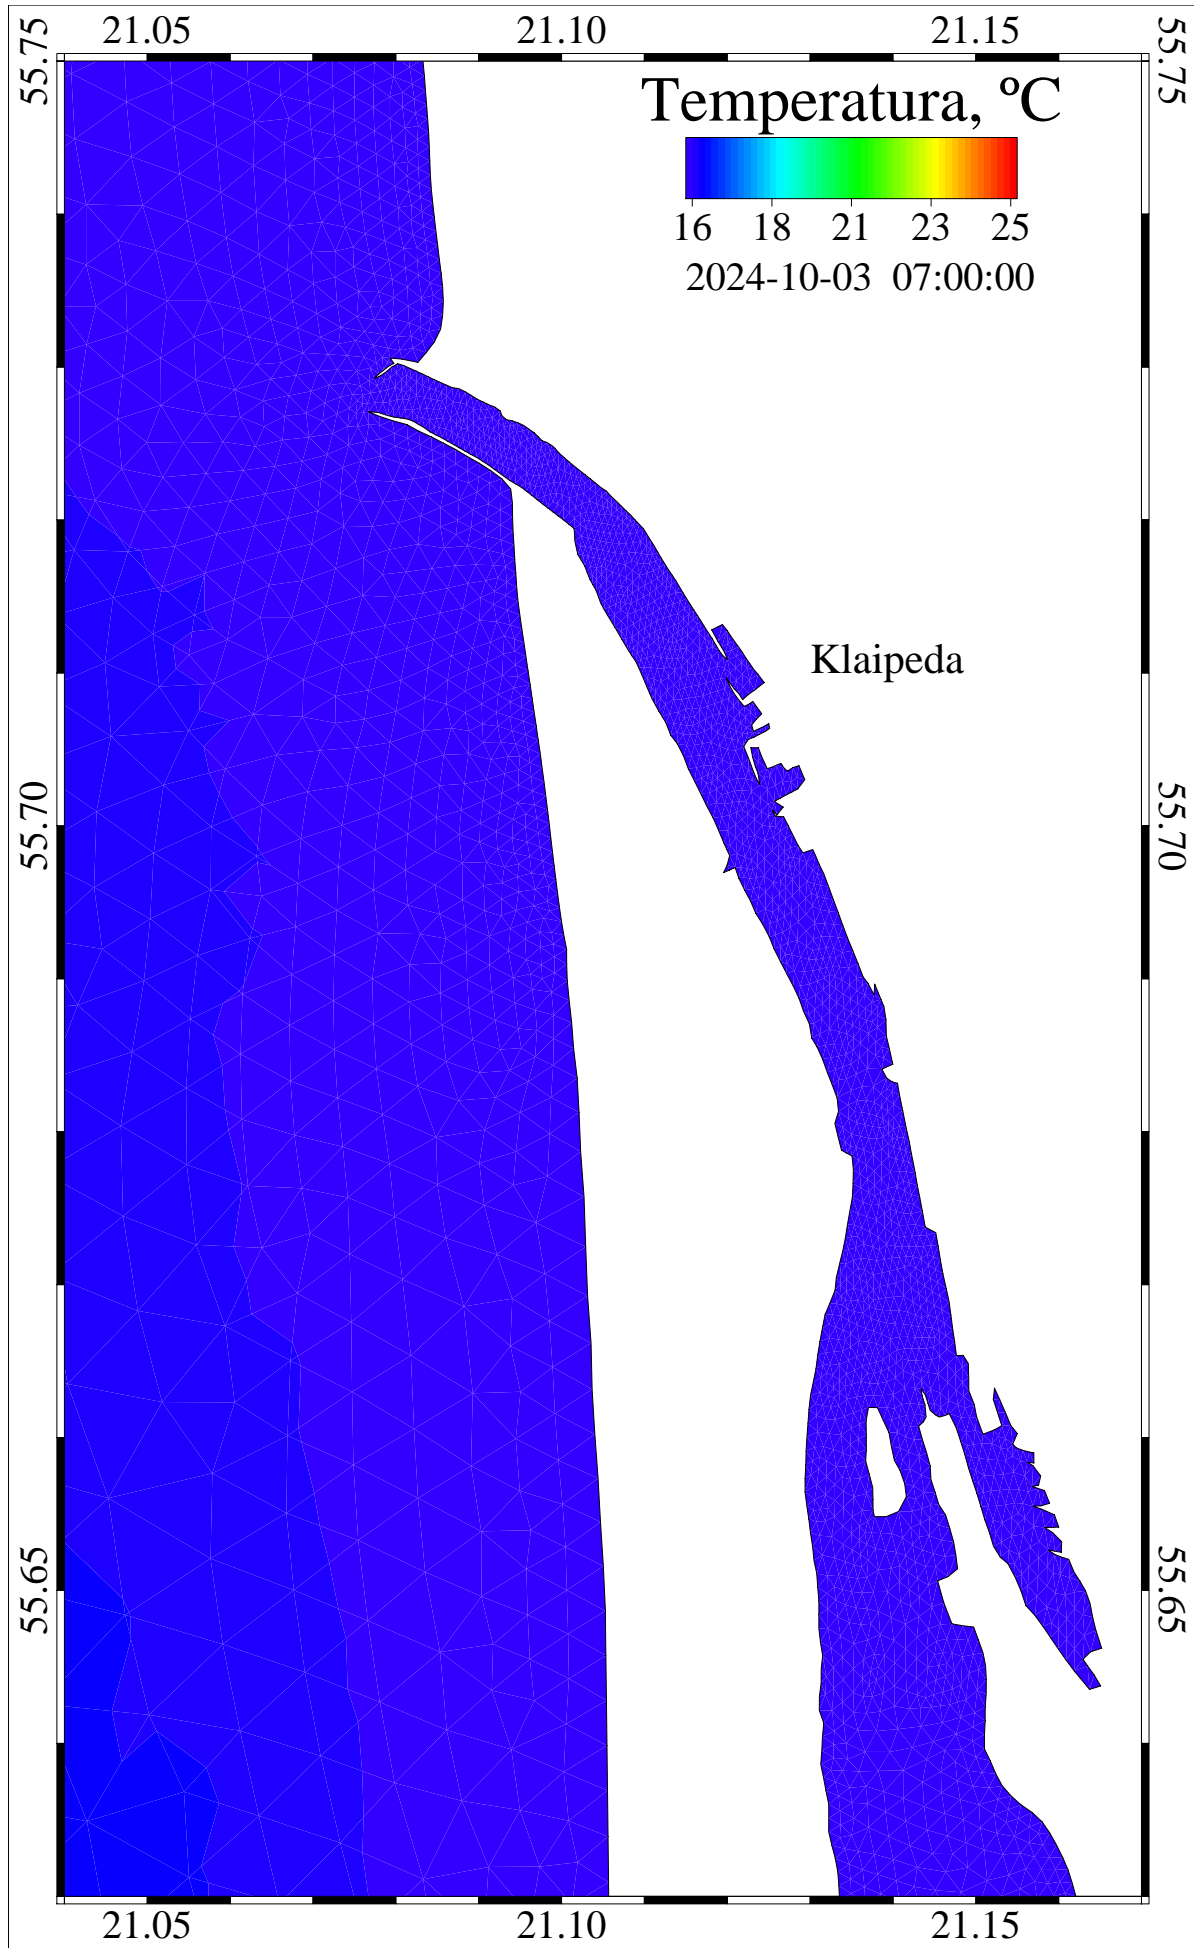

Curonian and Baltic Lat/Lon

/scratch/oper/model/20241001\_12/operational.ts.shy

26276400 sec

2024-10-03::03:00:00

level = 0

temperature

Curonian and Baltic Lat/Lon

/scratch/oper/model/20241001\_12/operational.ts.shy