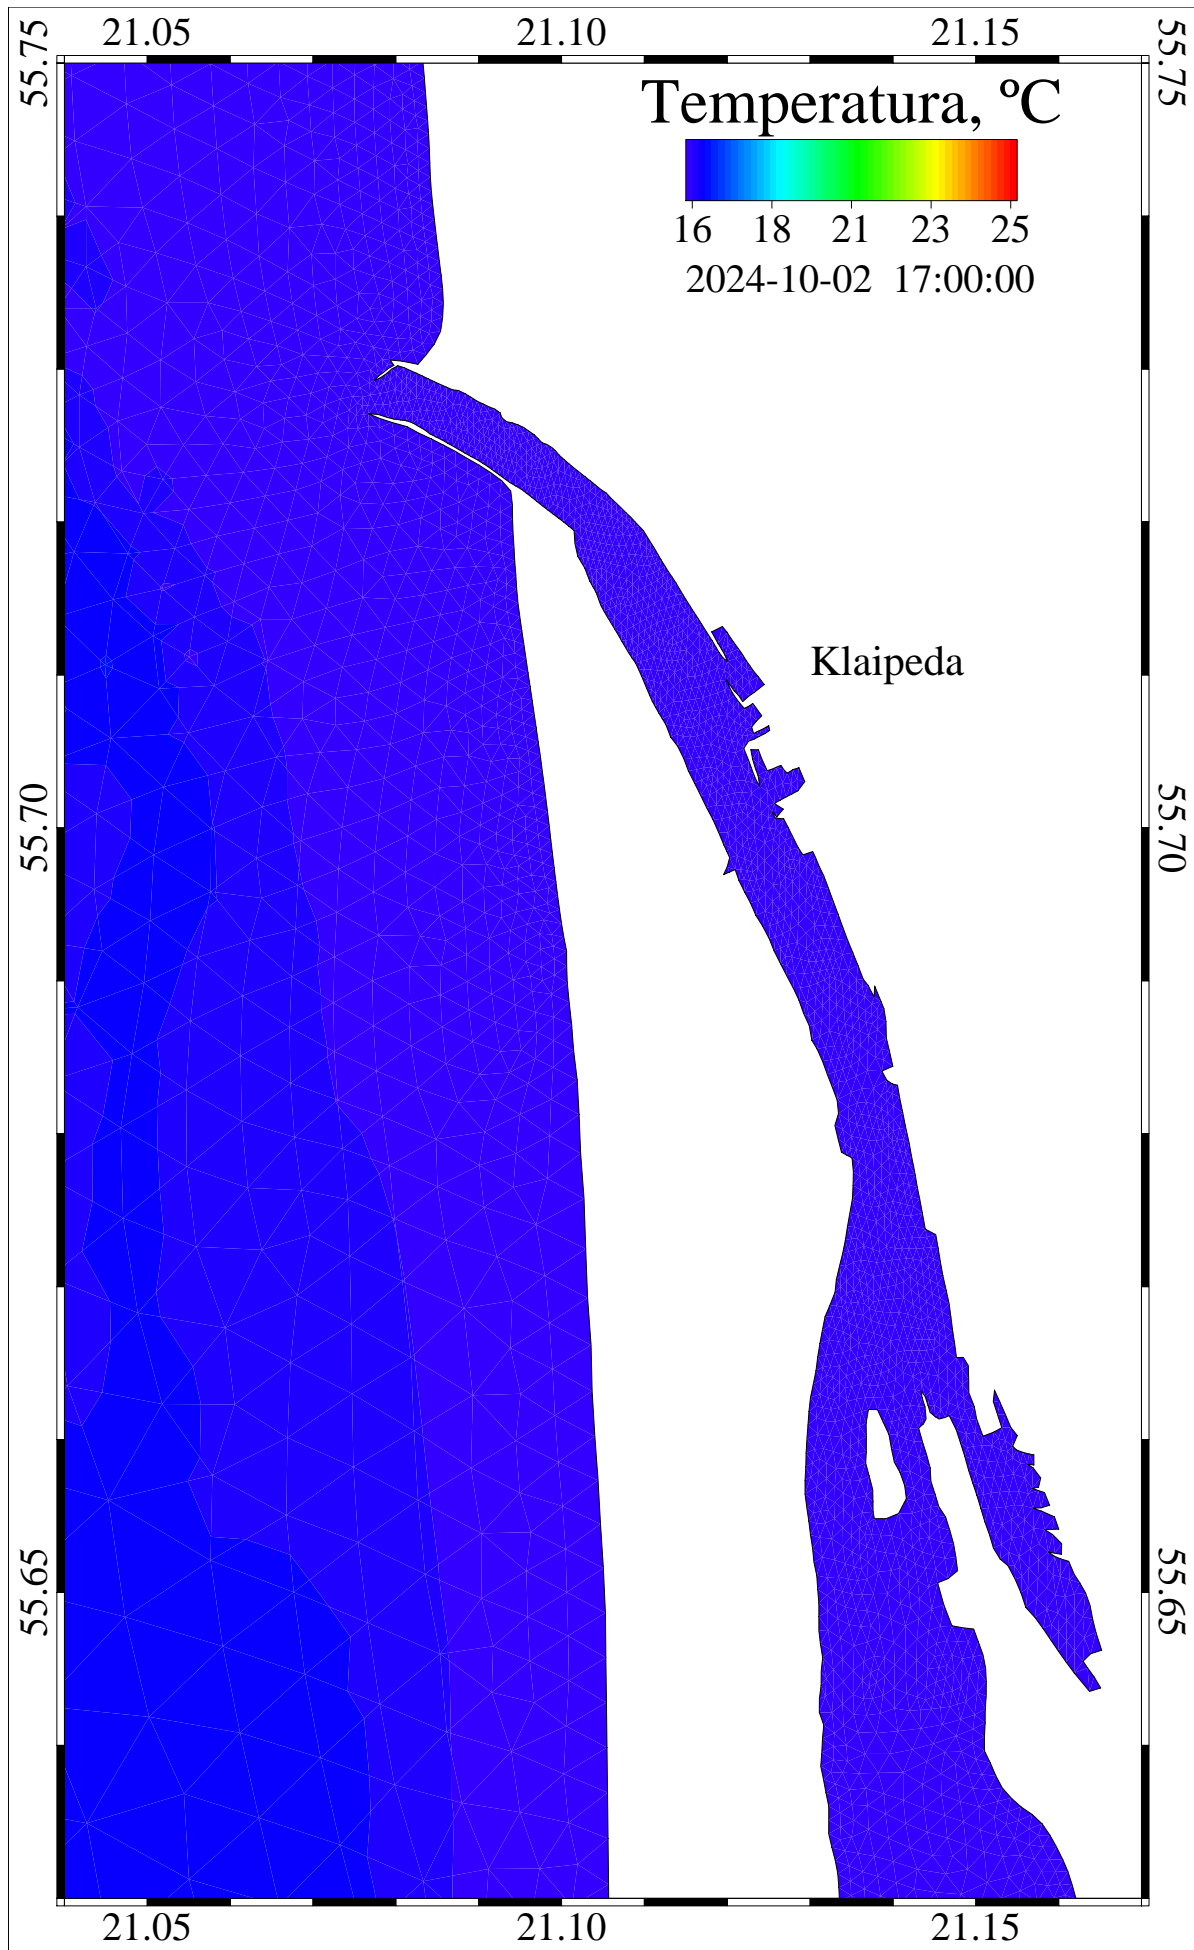

26229600 sec

2024-10-02::14:00:00

level = 0

temperature

Curonian and Baltic Lat/Lon

/scratch/oper/model/20241001_12/operational.ts.shy