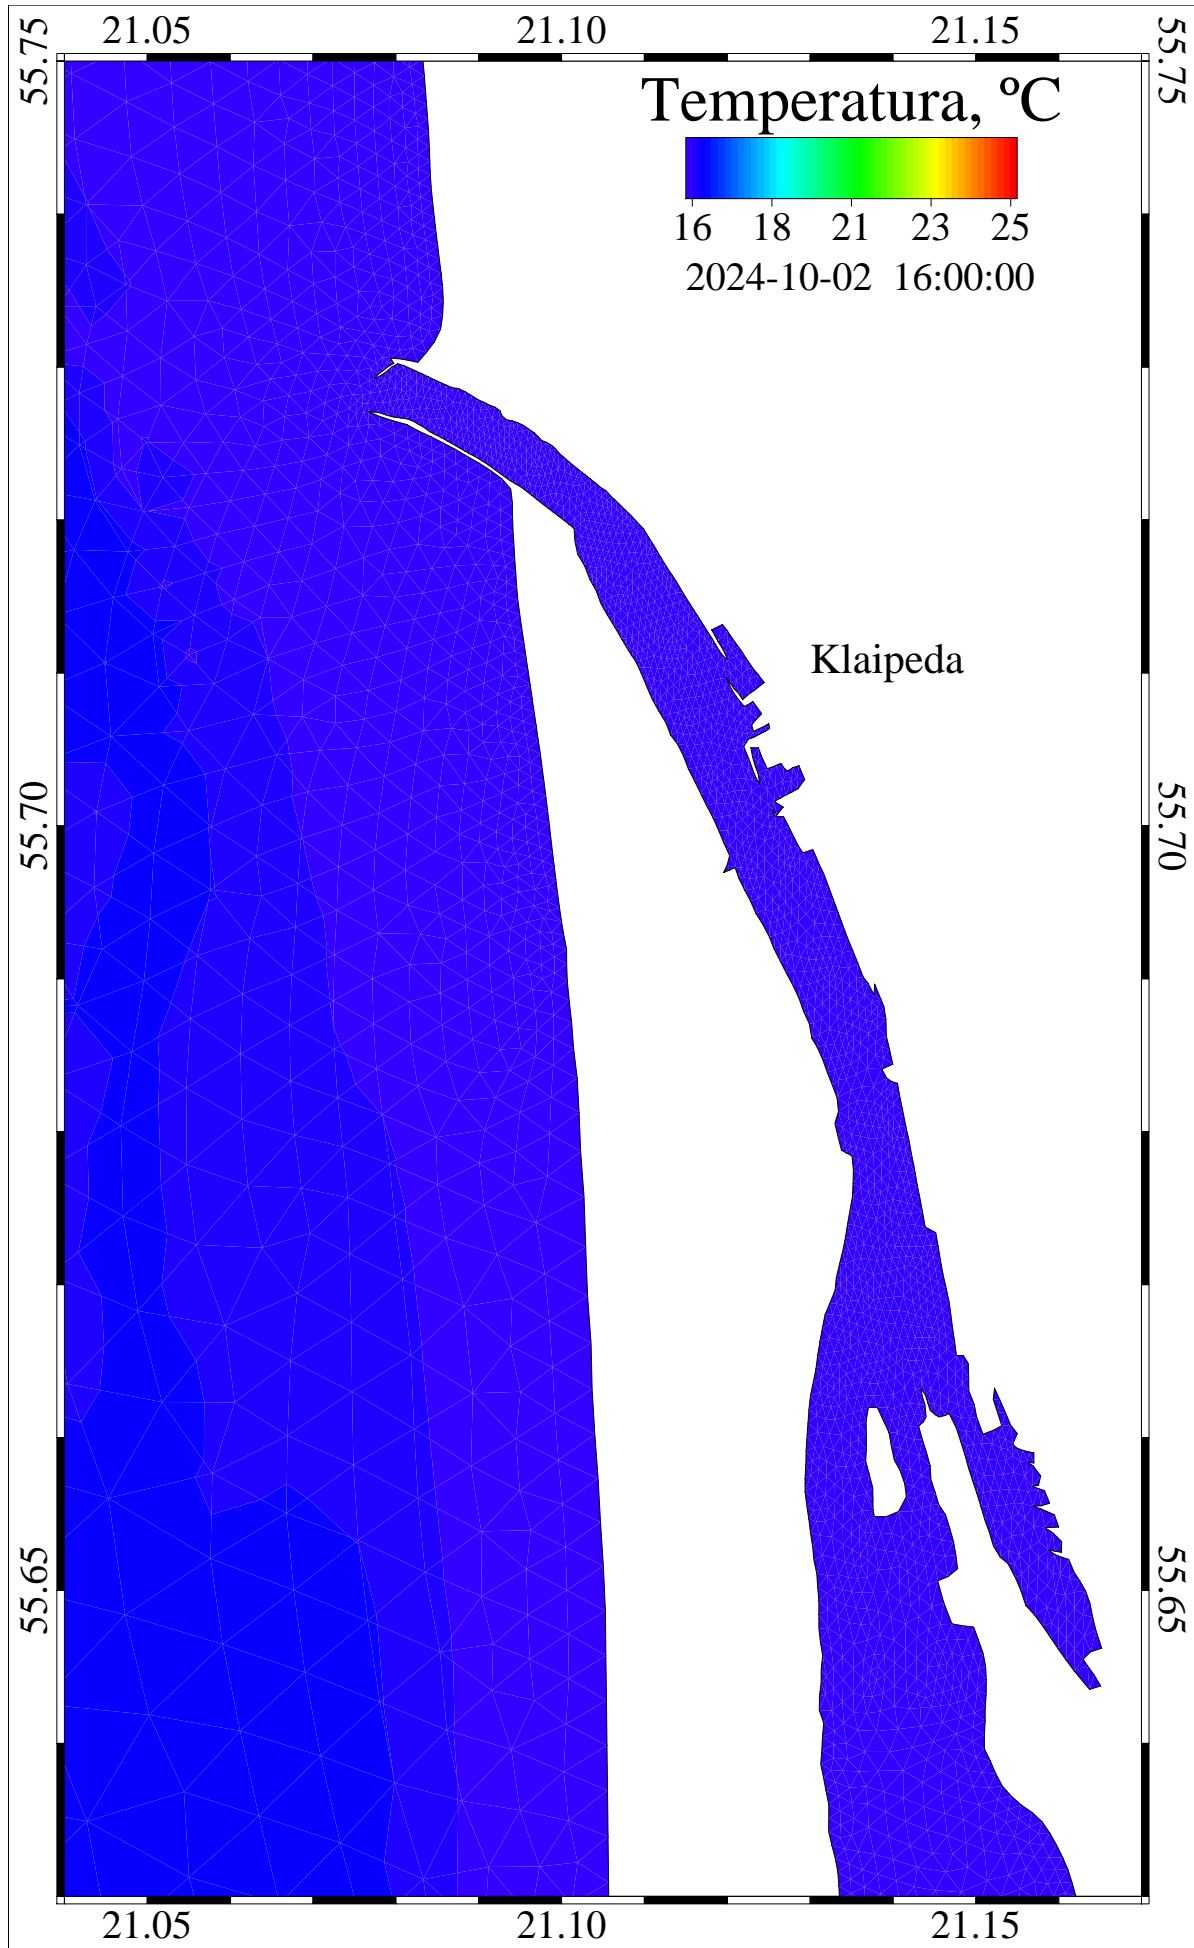

26222400 sec

2024-10-02::12:00:00

level = 0

temperature

Curonian and Baltic Lat/Lon

/scratch/oper/model/20241001\_12/operational.ts.shy

26226000 sec

2024-10-02::13:00:00