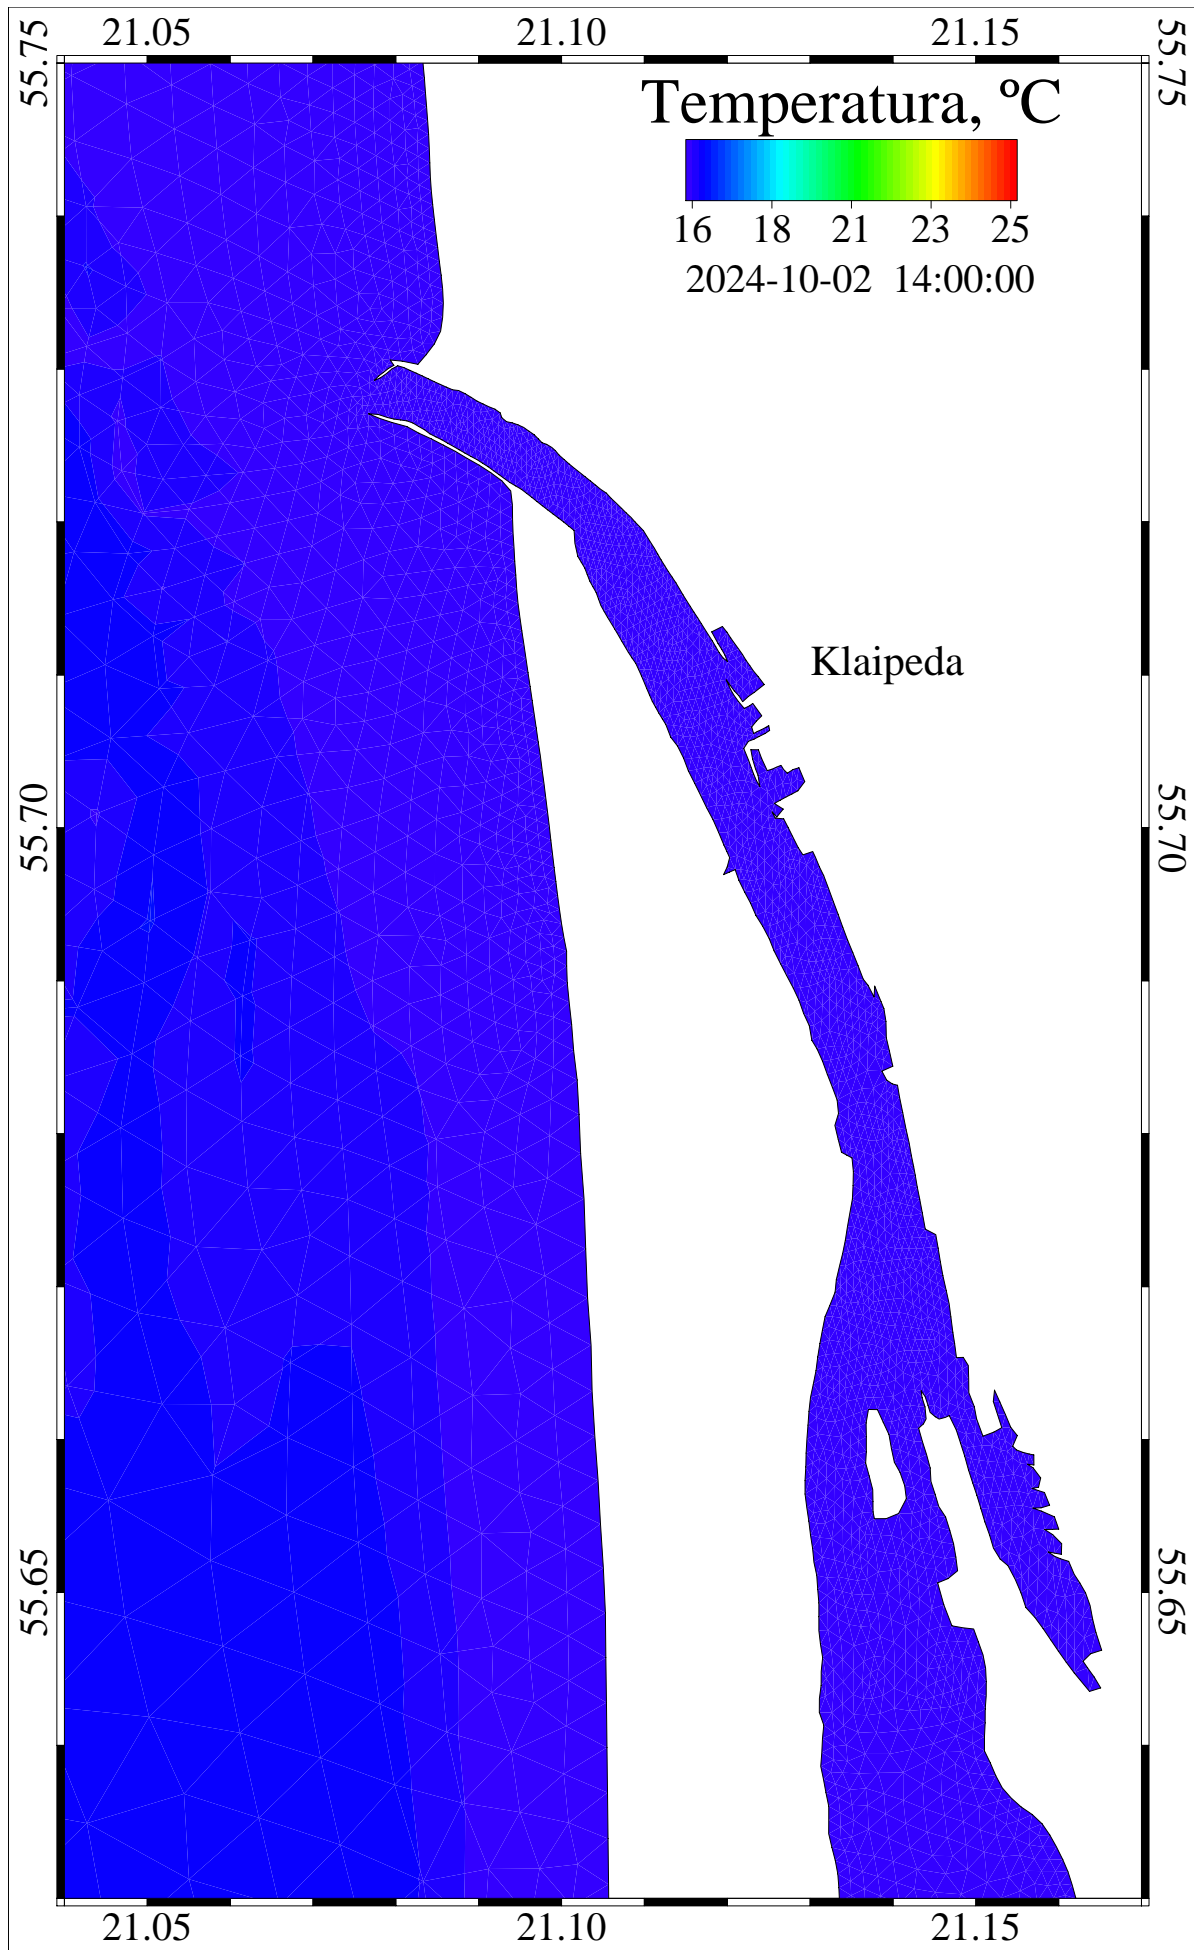

26218800 sec

2024-10-02::11:00:00

level = 0

temperature

Curonian and Baltic Lat/Lon

/scratch/oper/model/20241001_12/operational.ts.shy