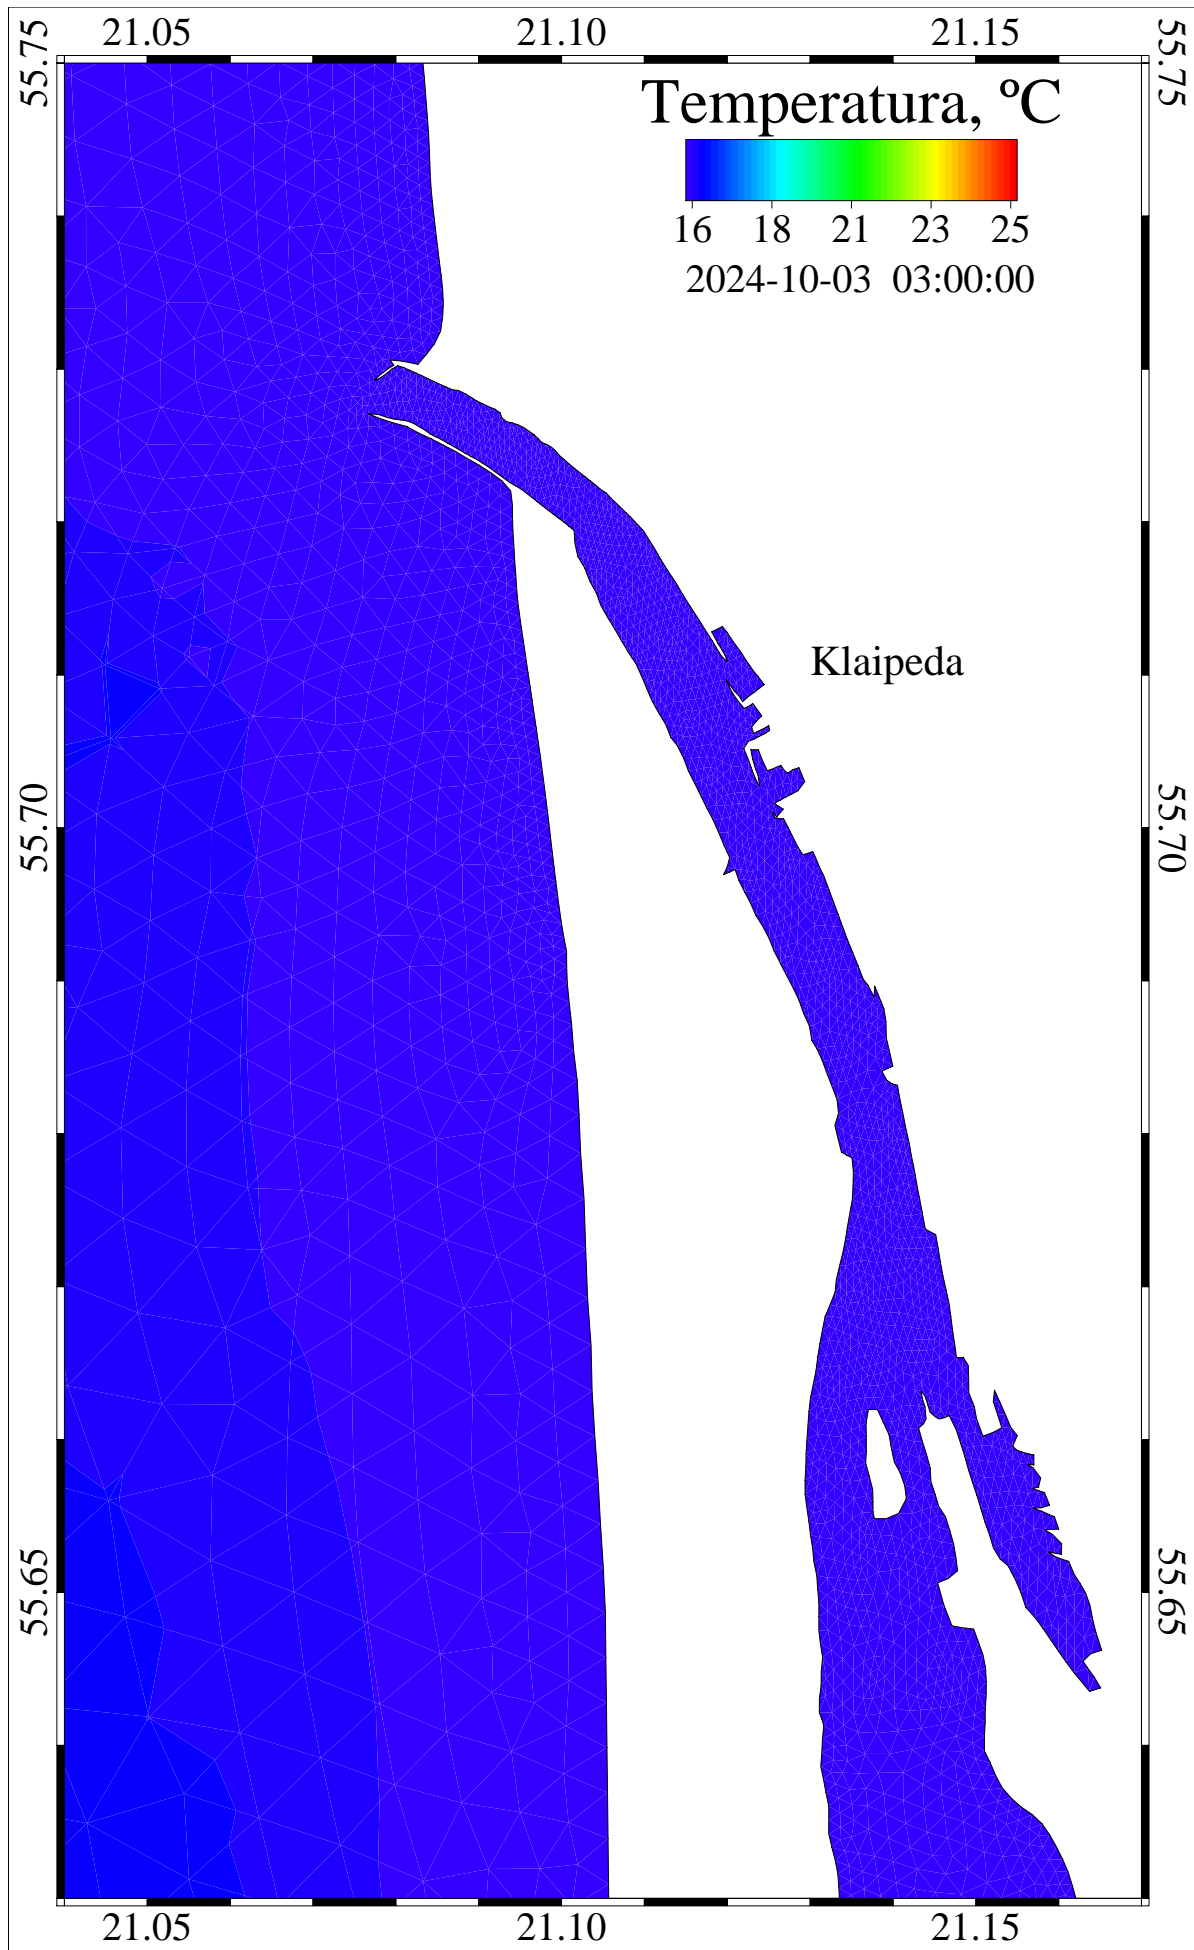

Curonian and Baltic Lat/Lon

/scratch/oper/model/20241001\_12/operational.ts.shy

26262000 sec

2024-10-02::23:00:00

level = 0

temperature

Curonian and Baltic Lat/Lon

/scratch/oper/model/20241001\_12/operational.ts.shy