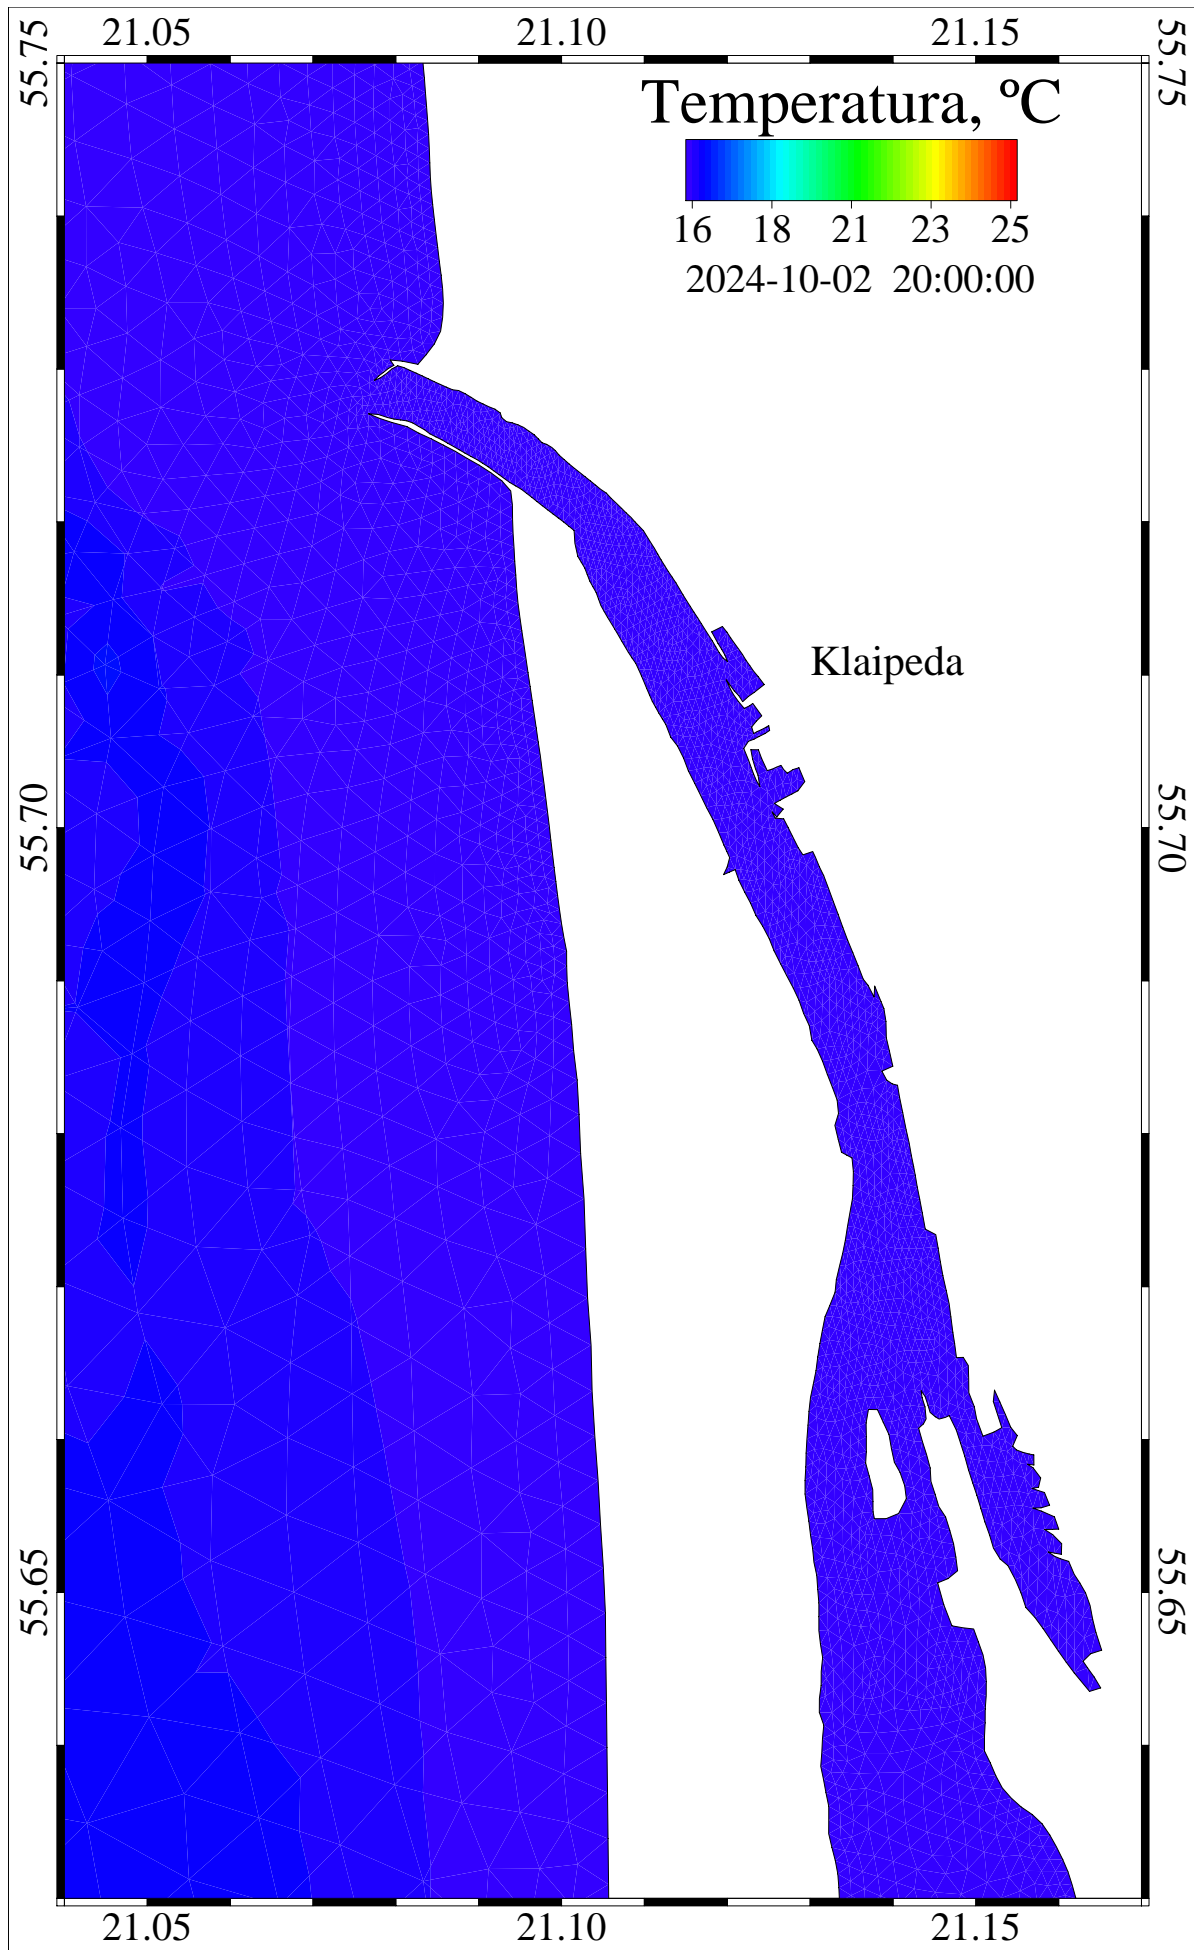

26236800 sec

2024-10-02::16:00:00

level = 0

temperature

Curonian and Baltic Lat/Lon

/scratch/oper/model/20241001\_12/operational.ts.shy

26240400 sec

2024-10-02::17:00:00